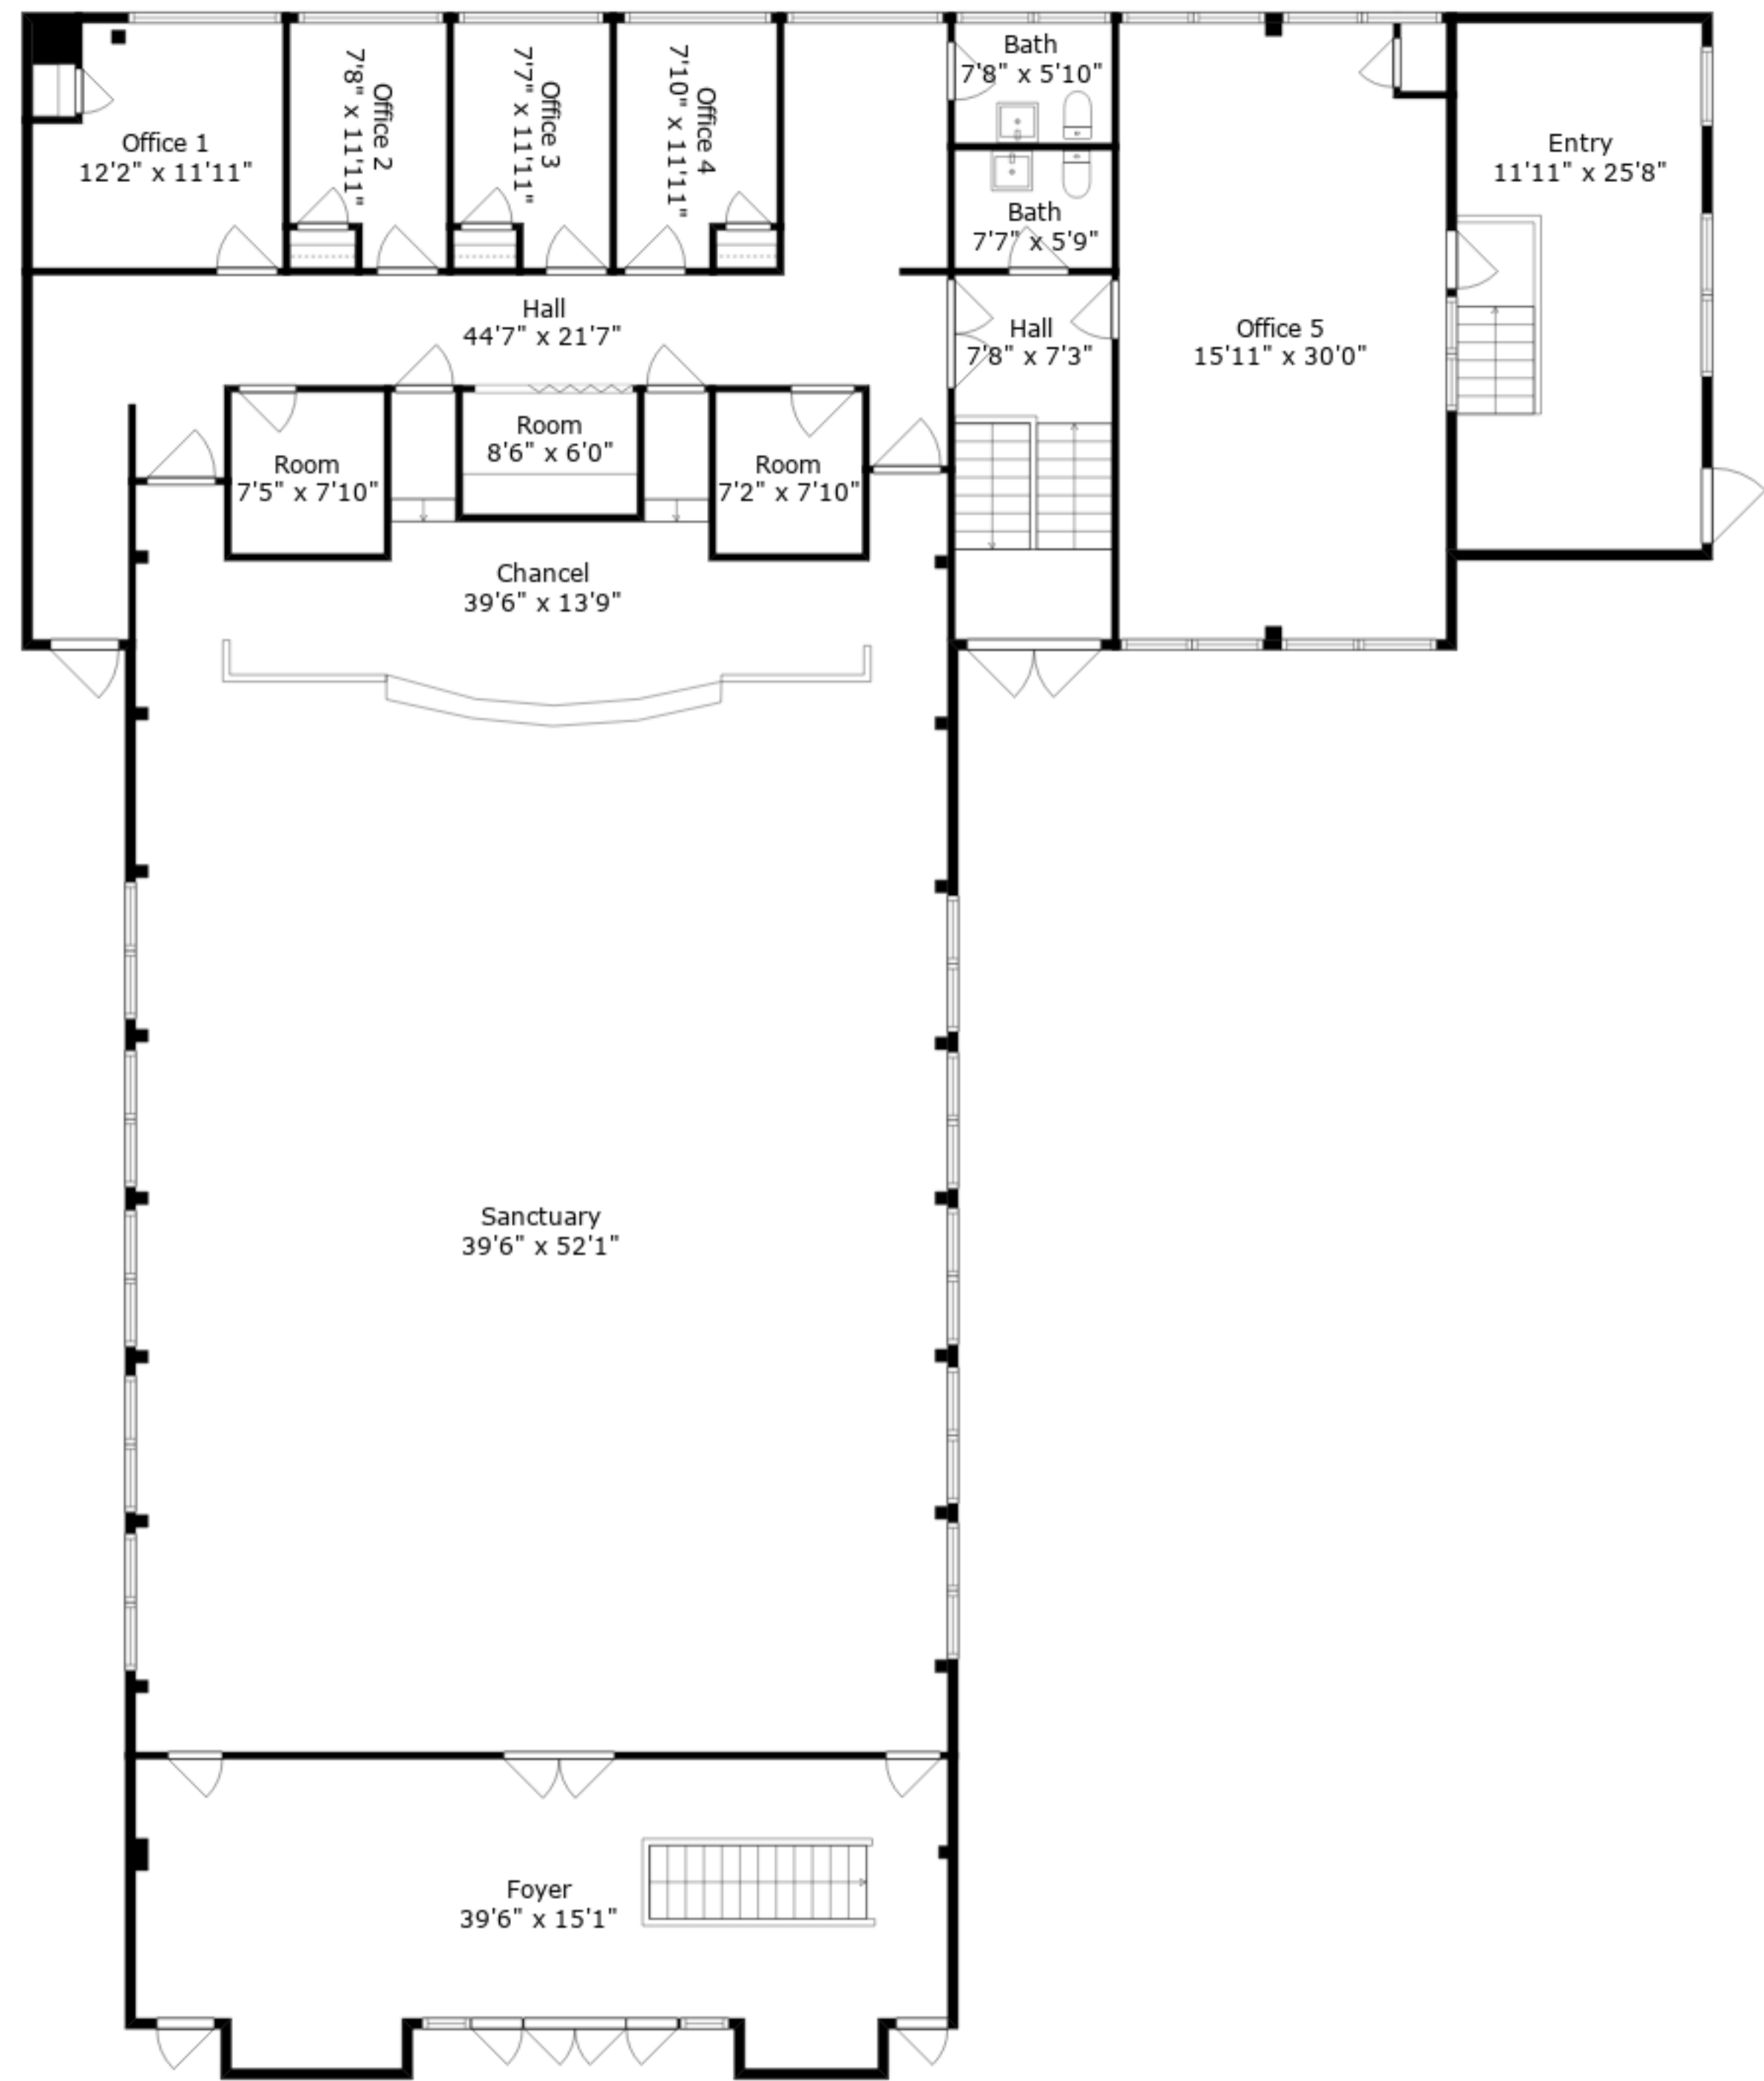

**Total GLA: 10114 sq. ft | Total: 10114 sq. ft**  
 Lower floor: 4856 sq. ft  
 Main floor: 5258 sq. ft

Sizes And Dimensions Are Approximate. Actual May Vary.

Lower Floor

Main Floor

**Total GLA: 10114 sq. ft | Total: 10114 sq. ft**  
 Lower floor: 4856 sq. ft  
 Main floor: 5258 sq. ft

Sizes And Dimensions Are Approximate. Actual May Vary.