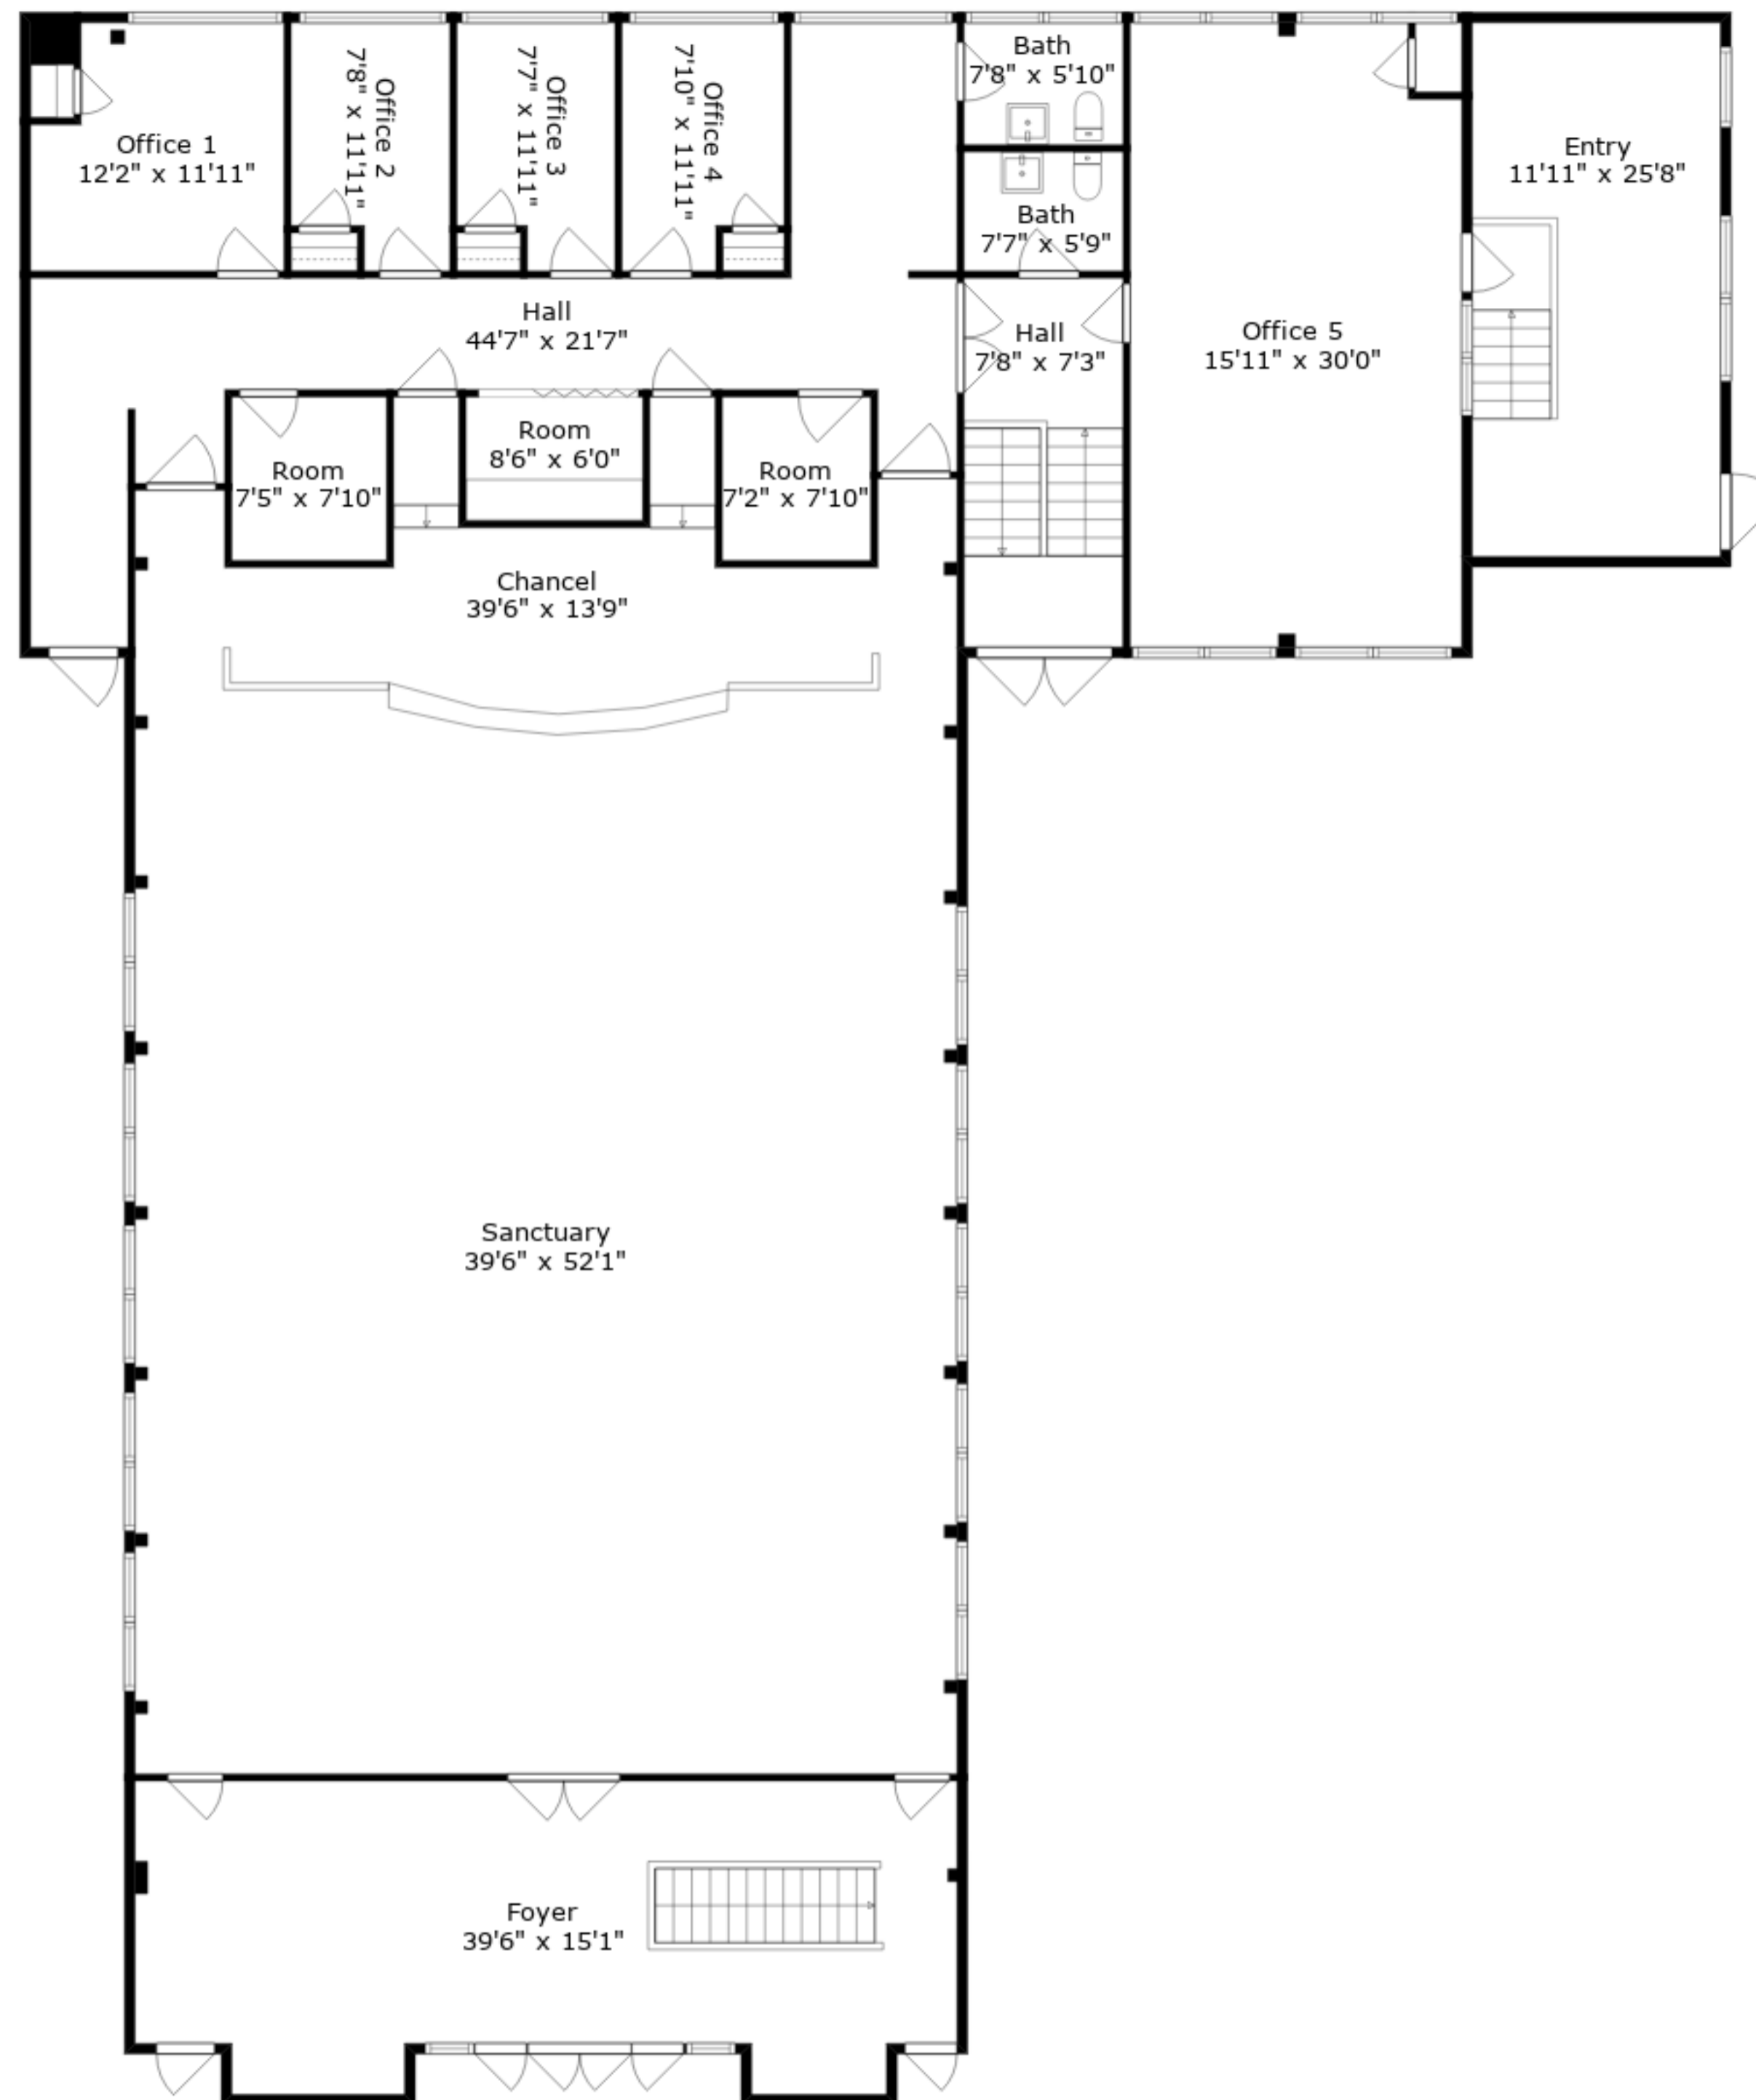

**Total GLA: 10114 sq. ft | Total: 10114 sq. ft**  
 Lower floor: 4856 sq. ft  
 Main floor: 5258 sq. ft

Sizes And Dimensions Are Approximate. Actual May Vary.

Lower Floor

Main Floor

**Total GLA: 10114 sq. ft | Total: 10114 sq. ft**  
 Lower floor: 4856 sq. ft  
 Main floor: 5258 sq. ft

Sizes And Dimensions Are Approximate. Actual May Vary.