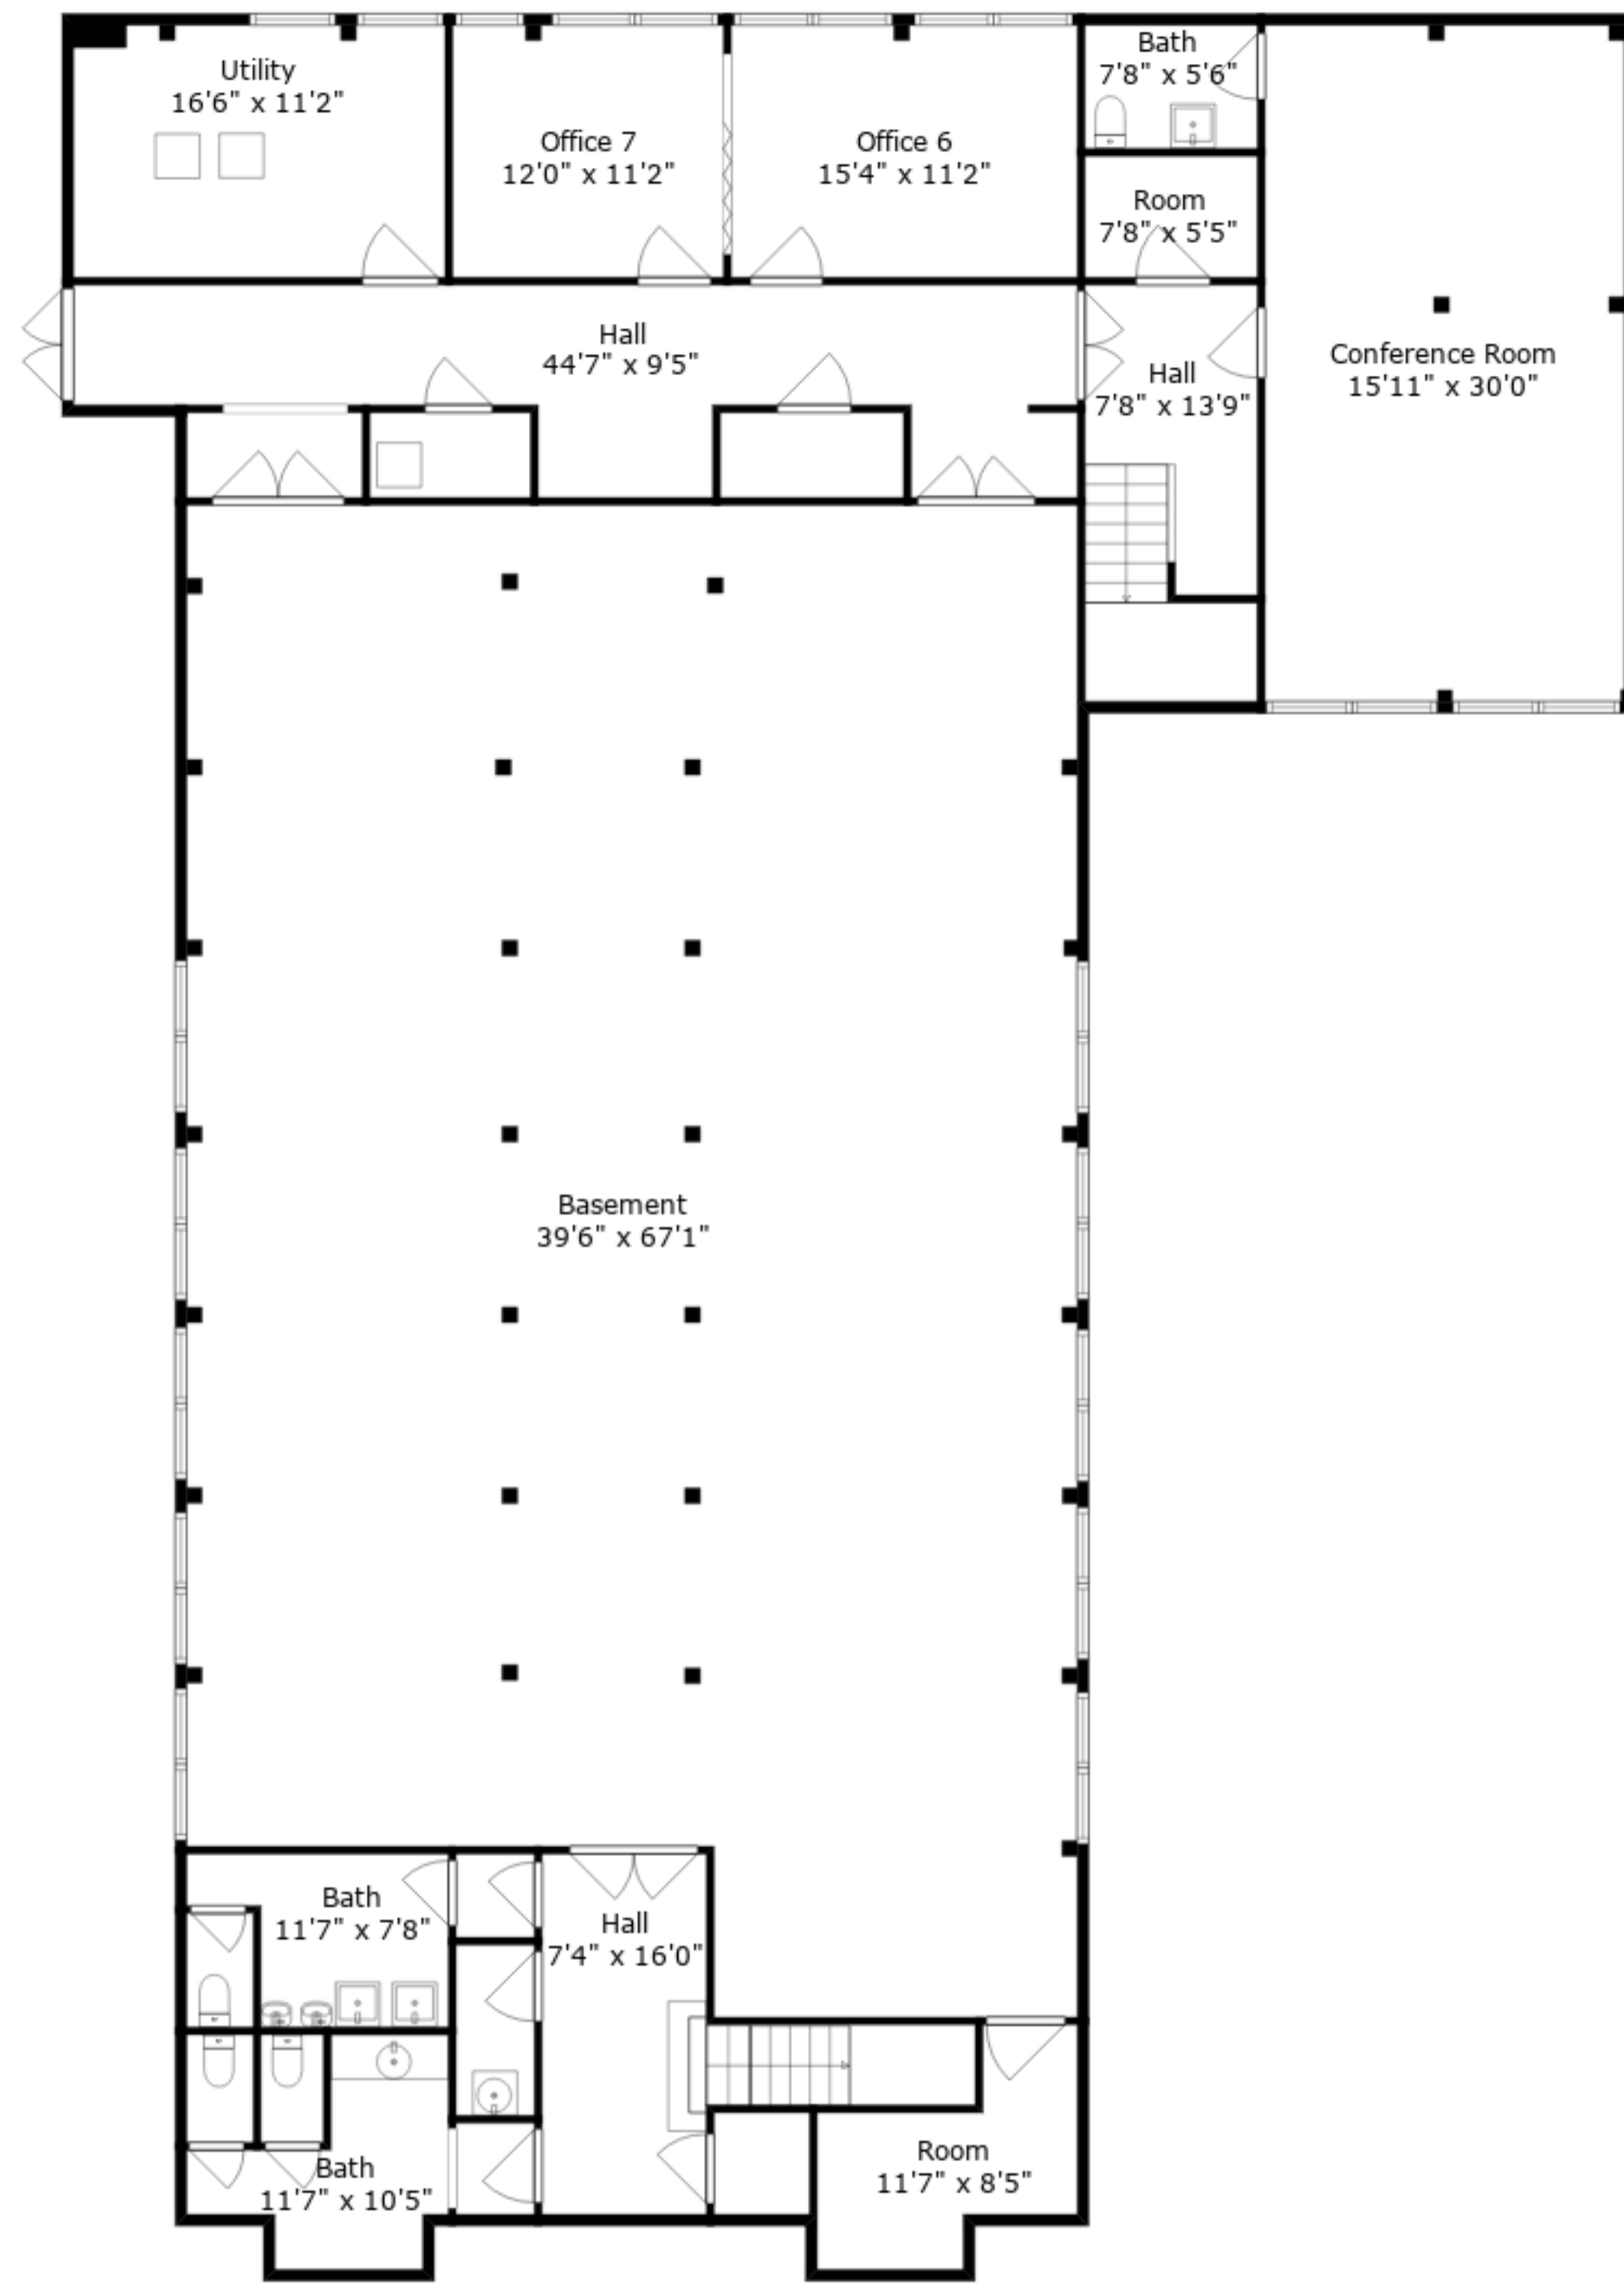

**Total GLA: 10114 sq. ft | Total: 10114 sq. ft**  
 Lower floor: 4856 sq. ft  
 Main floor: 5258 sq. ft

Sizes And Dimensions Are Approximate. Actual May Vary.

Lower Floor

Main Floor

**Total GLA: 10114 sq. ft | Total: 10114 sq. ft**  
 Lower floor: 4856 sq. ft  
 Main floor: 5258 sq. ft

Sizes And Dimensions Are Approximate. Actual May Vary.