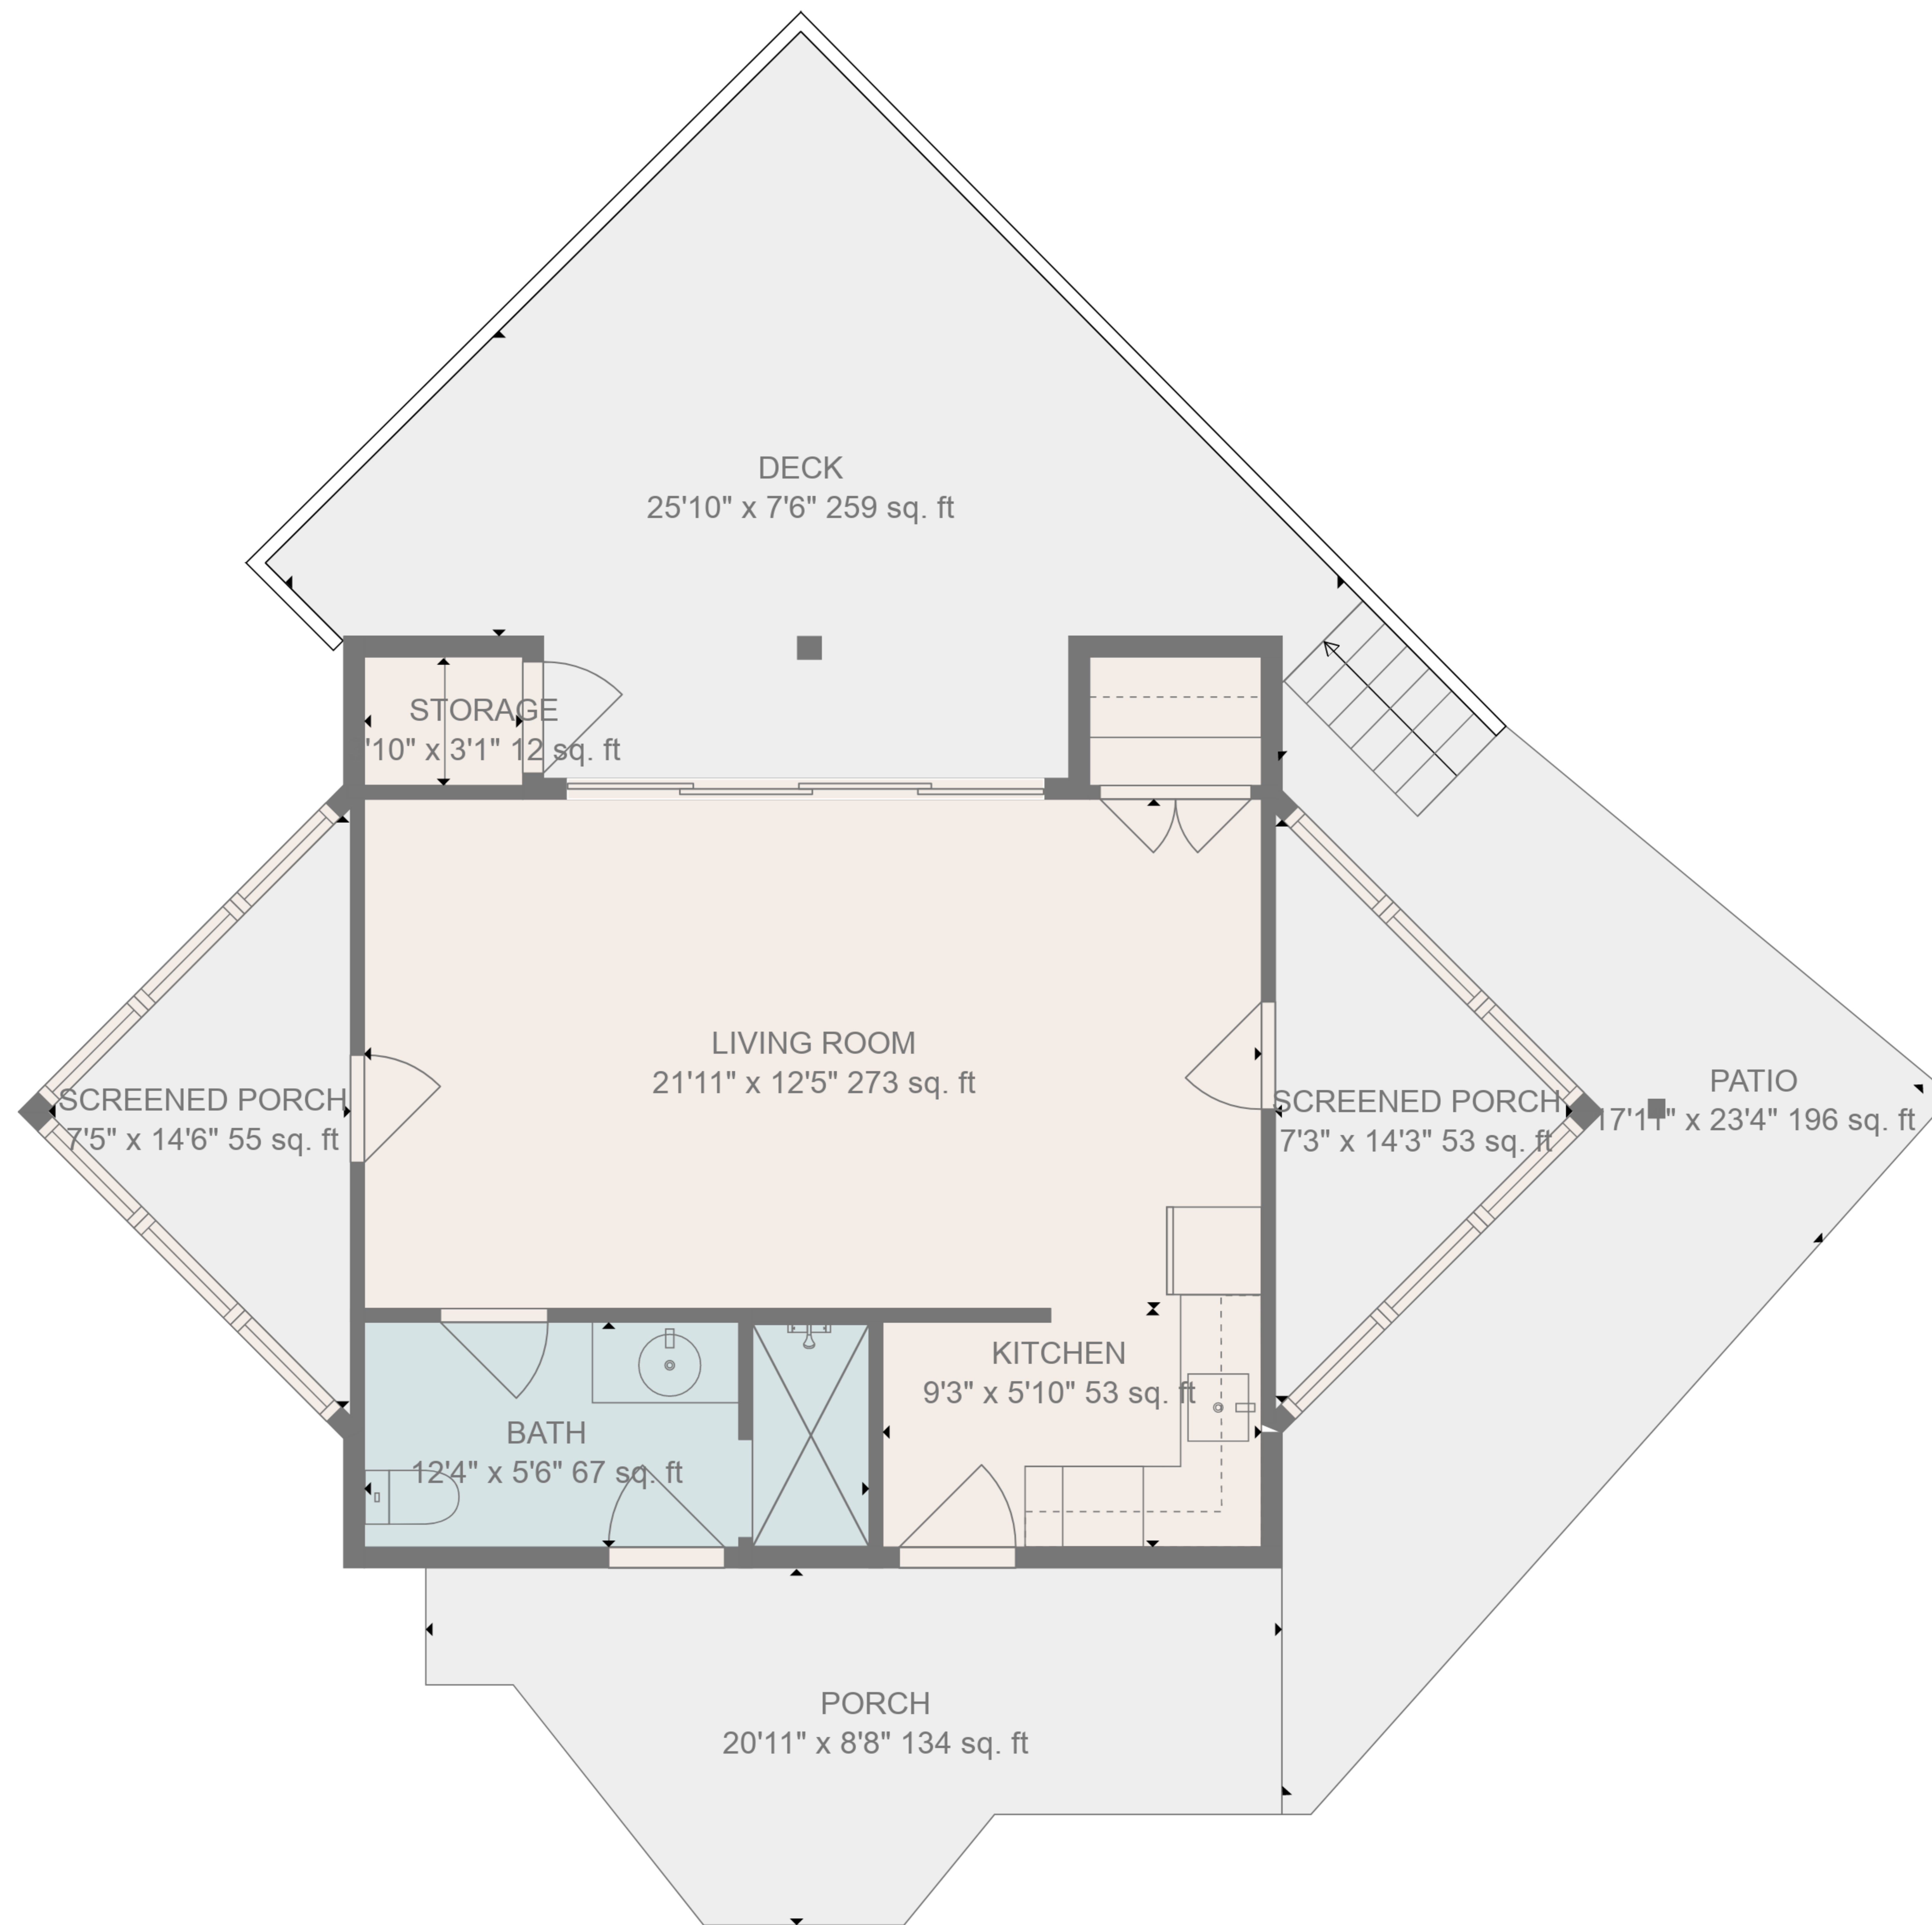

TOTAL: 427 sq. ft

MAIN: 427 sq. ft

EXCLUDED AREAS: SCREENED PORCH: 108 sq. ft, PORCH: 134 sq. ft, DECK: 259 sq. ft,
 PATIO: 196 sq. ft, STORAGE: 12 sq. ft

SIZES AND DIMENSIONS ARE APPROXIMATE, ACTUAL MAY VARY.