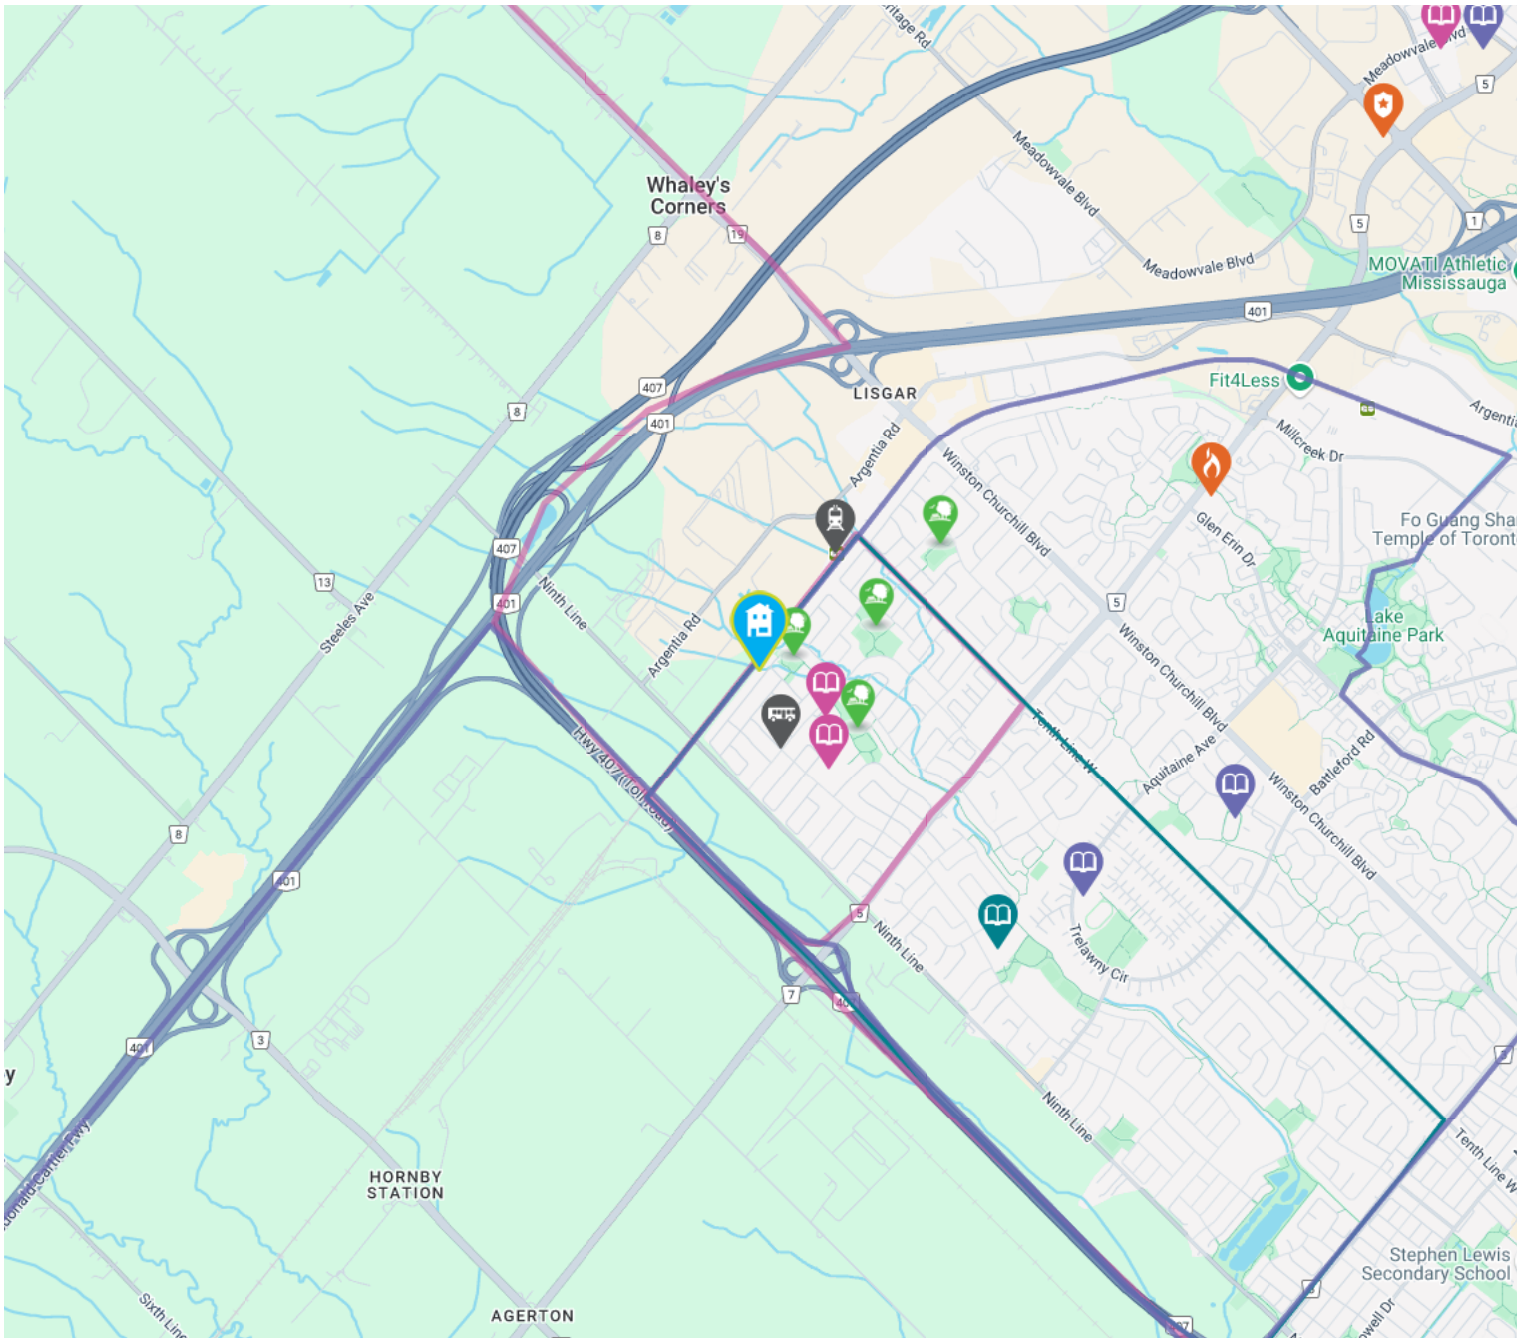

Elementary Schools

Middle Schools

High Schools

Transit

Safety

Elementary Attendance Zone

Middle Attendance Zone

High Attendance Zone

Parks

HoodQ