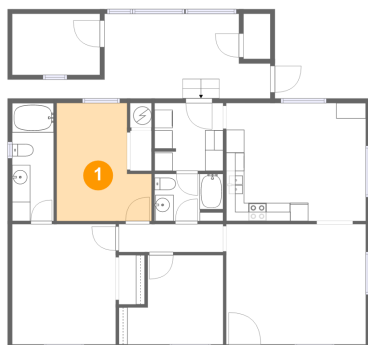

 **1,099**
Gross living
area sqft

 **1,376**
Total sqft

301 East Columbia Drive, Newberg, Yamhill County, Oregon, United States, 97132, 16

Room dimensions

Floor 1

Total sqft: 1376 Living area: 1099

#		Dimensions	sqft	Counted as living area
1	Bedroom	10'5" x 12'11"	114 sq. ft	Yes
2	Laundry	7'6" x 7'5"	55 sq. ft	Yes
3	Bath	4'7" x 12'11"	59 sq. ft	Yes
4	Primary Bedroom	11'5" x 13'3"	151 sq. ft	Yes
5	Bedroom	11'6" x 9'10"	94 sq. ft	Yes
6	Patio	28'5" x 9'4"	172 sq. ft	No
7	Bath	7'6" x 5'2"	38 sq. ft	Yes
8	Office	9'8" x 6'8"	65 sq. ft	No
9	Hall	11'6" x 3'1"	35 sq. ft	Yes
10	Eat-in Kitchen	15'4" x 12'11"	199 sq. ft	Yes
11	Living Room	15'4" x 13'3"	203 sq. ft	Yes

1 Floor 1 - Bedroom

Dimensions: 10'5" x 12'11"
Area: 114 sq. ft
Counted as living area: Yes

Heated: Yes
Finished: Yes
Enclosed: Yes
Contiguous: Yes
Permitted: Yes
Wet space: No
Addition: No
Conversion: No

2 Floor 1 - Laundry

Dimensions: 7'6" x 7'5"
Area: 55 sq. ft
Counted as living area: Yes

Heated: Yes
Finished: Yes
Enclosed: Yes
Contiguous: Yes
Permitted: Yes
Wet space: No
Addition: No
Conversion: No

301 East Columbia Drive, Newberg, Yamhill County, Oregon, United States, 97132, 16