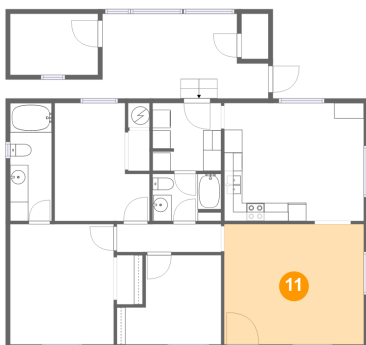

Dimensions: 11'6" x 3'1"
Area: 35 sq. ft
Counted as living area: Yes

Heated: Yes
Finished: Yes
Enclosed: Yes
Contiguous: Yes
Permitted: Yes
Wet space: No
Addition: No
Conversion: No

10 Floor 1 - Eat-in Kitchen

Dimensions: 15'4" x 12'11"
Area: 199 sq. ft
Counted as living area: Yes

Heated: Yes
Finished: Yes
Enclosed: Yes
Contiguous: Yes
Permitted: Yes
Wet space: No
Addition: No
Conversion: No

11 Floor 1 - Living Room

Dimensions: 15'4" x 13'3"
Area: 203 sq. ft
Counted as living area: Yes

Heated: Yes
Finished: Yes
Enclosed: Yes
Contiguous: Yes
Permitted: Yes
Wet space: No
Addition: No
Conversion: No

**301 East Columbia Drive, Newberg, Yamhill County,
Oregon, United States, 97132, 16**