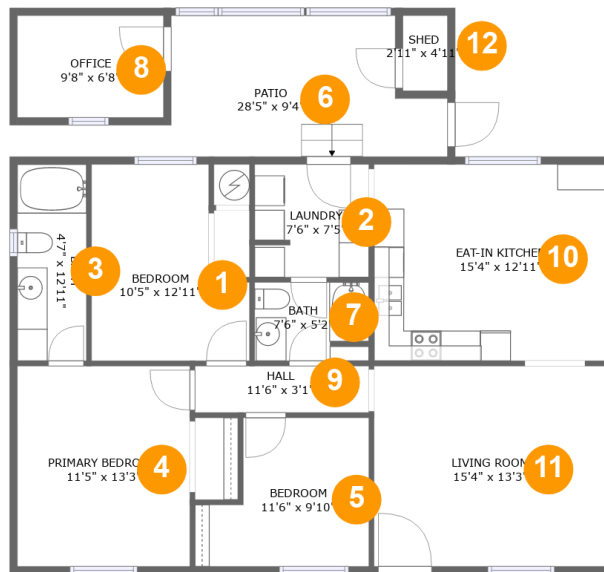

 **1,099**
Gross living
area sqft

 **1,376**
Total sqft

301 East Columbia Drive, Newberg, Yamhill County, Oregon, United States, 97132, 16

Room dimensions

Floor 1

Total sqft: 1376 Living area: 1099

#		Dimensions	sqft	Counted as living area
1	Bedroom	10'5" x 12'11"	114 sq. ft	Yes
2	Laundry	7'6" x 7'5"	55 sq. ft	Yes
3	Bath	4'7" x 12'11"	59 sq. ft	Yes
4	Primary Bedroom	11'5" x 13'3"	151 sq. ft	Yes
5	Bedroom	11'6" x 9'10"	94 sq. ft	Yes
6	Patio	28'5" x 9'4"	172 sq. ft	No
7	Bath	7'6" x 5'2"	38 sq. ft	Yes
8	Office	9'8" x 6'8"	65 sq. ft	No
9	Hall	11'6" x 3'1"	35 sq. ft	Yes
10	Eat-in Kitchen	15'4" x 12'11"	199 sq. ft	Yes
11	Living Room	15'4" x 13'3"	203 sq. ft	Yes

1 Floor 1 - Bedroom

Dimensions: 10'5" x 12'11"
Area: 114 sq. ft
Counted as living area: Yes

Heated: Yes
Finished: Yes
Enclosed: Yes
Contiguous: Yes
Permitted: Yes
Wet space: No
Addition: No
Conversion: No

2 Floor 1 - Laundry

Dimensions: 7'6" x 7'5"
Area: 55 sq. ft
Counted as living area: Yes

Heated: Yes
Finished: Yes
Enclosed: Yes
Contiguous: Yes
Permitted: Yes
Wet space: No
Addition: No
Conversion: No

301 East Columbia Drive, Newberg, Yamhill County, Oregon, United States, 97132, 16

Dimensions: 11'6" x 3'1"
Area: 35 sq. ft
Counted as living area: Yes

Heated: Yes
Finished: Yes
Enclosed: Yes
Contiguous: Yes
Permitted: Yes
Wet space: No
Addition: No
Conversion: No

10 Floor 1 - Eat-in Kitchen