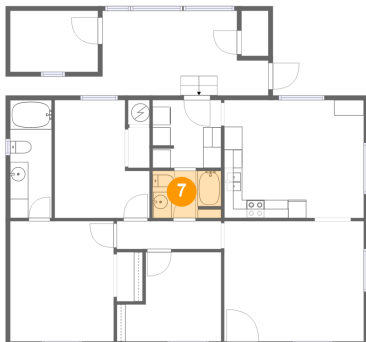

Dimensions: 11'6" x 9'10"
Area: 94 sq. ft
Counted as living area: Yes

Heated: Yes
Finished: Yes
Enclosed: Yes
Contiguous: Yes
Permitted: Yes
Wet space: No
Addition: No
Conversion: No

301 East Columbia Drive, Newberg, Yamhill County, Oregon, United States, 97132, 16

6 Floor 1 - Patio

Dimensions: 28'5" x 9'4"
Area: 172 sq. ft
Counted as living area: No

Heated: No
Finished: Yes
Enclosed: No
Contiguous: Yes
Permitted: Yes
Wet space: No
Addition: No
Conversion: No

7 Floor 1 - Bath