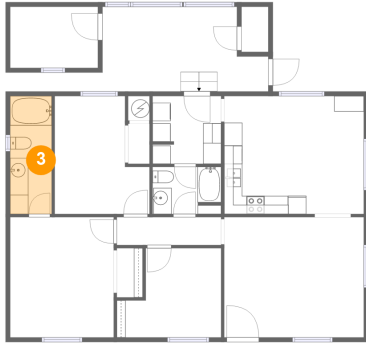

1 Floor 1 - Bedroom

Dimensions: 10'5" x 12'11"
Area: 114 sq. ft
Counted as living area: Yes

Heated: Yes
Finished: Yes
Enclosed: Yes
Contiguous: Yes
Permitted: Yes
Wet space: No
Addition: No
Conversion: No

2 Floor 1 - Laundry

Dimensions: 7'6" x 7'5"
Area: 55 sq. ft
Counted as living area: Yes

Heated: Yes
Finished: Yes
Enclosed: Yes
Contiguous: Yes
Permitted: Yes
Wet space: No
Addition: No
Conversion: No

301 East Columbia Drive, Newberg, Yamhill County, Oregon, United States, 97132, 16

3 Floor 1 - Bath

Dimensions: 4'7" x 12'11"
Area: 59 sq. ft
Counted as living area: Yes

Heated: Yes
Finished: Yes
Enclosed: Yes
Contiguous: Yes
Permitted: Yes
Wet space: Yes
Addition: No
Conversion: No

4 Floor 1 - Primary Bedroom

Dimensions: 11'5" x 13'3"
Area: 151 sq. ft
Counted as living area: Yes

Heated: Yes
Finished: Yes
Enclosed: Yes
Contiguous: Yes
Permitted: Yes
Wet space: No
Addition: No
Conversion: No

5 Floor 1 - Bedroom