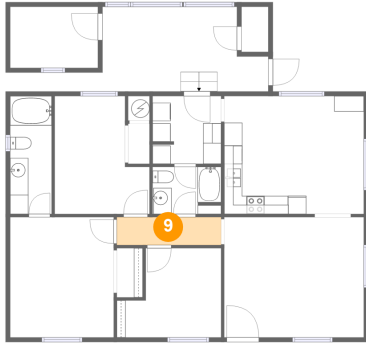

Dimensions: 7'6" x 5'2"
Area: 38 sq. ft
Counted as living area: Yes

Heated: Yes
Finished: Yes
Enclosed: Yes
Contiguous: Yes
Permitted: Yes
Wet space: Yes
Addition: No
Conversion: No

8 Floor 1 - Office

Dimensions: 9'8" x 6'8"
Area: 65 sq. ft
Counted as living area: No

Dimensions: 11'6" x 3'1"
Area: 35 sq. ft
Counted as living area: Yes

Heated: Yes
Finished: Yes
Enclosed: Yes
Contiguous: Yes
Permitted: Yes
Wet space: No
Addition: No
Conversion: No

10 Floor 1 - Eat-in Kitchen