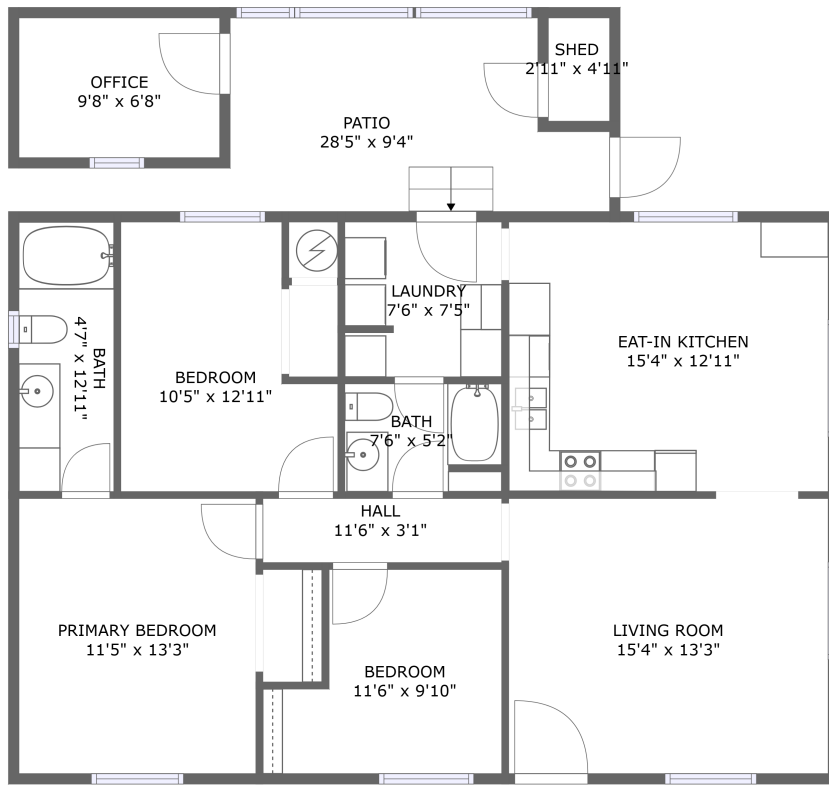

301 East Columbia Drive, Newberg, Yamhill County, Oregon, United States, 97132, 16

FLOOR 1

Property summary

0 Garages

3 Bedrooms

2 Bathrooms

0 Half baths

1 Floors

1,099
Gross living
area sqft

1,376
Total sqft