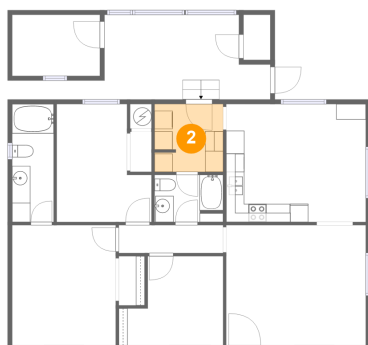

 **1,099**
Gross living
area sqft

 **1,376**
Total sqft

301 East Columbia Drive, Newberg, Yamhill County, Oregon, United States, 97132, 16

Room dimensions

Floor 1

Total sqft: 1376 Living area: 1099

#		Dimensions	sqft	Counted as living area
1	Bedroom	10'5" x 12'11"	114 sq. ft	Yes
2	Laundry	7'6" x 7'5"	55 sq. ft	Yes
3	Bath	4'7" x 12'11"	59 sq. ft	Yes
4	Primary Bedroom	11'5" x 13'3"	151 sq. ft	Yes
5	Bedroom	11'6" x 9'10"	94 sq. ft	Yes
6	Patio	28'5" x 9'4"	172 sq. ft	No
7	Bath	7'6" x 5'2"	38 sq. ft	Yes
8	Office	9'8" x 6'8"	65 sq. ft	No
9	Hall	11'6" x 3'1"	35 sq. ft	Yes
10	Eat-in Kitchen	15'4" x 12'11"	199 sq. ft	Yes
11	Living Room	15'4" x 13'3"	203 sq. ft	Yes

**301 East Columbia Drive, Newberg, Yamhill County,
Oregon, United States, 97132, 16**

#		Dimensions	sqft	Counted as living area
12	Shed	2'11" x 4'11"	15 sq. ft	No

301 East Columbia Drive, Newberg, Yamhill County, Oregon, United States, 97132, 16

1 Floor 1 - Bedroom

Dimensions: 10'5" x 12'11"
Area: 114 sq. ft
Counted as living area: Yes

Heated: Yes
Finished: Yes
Enclosed: Yes
Contiguous: Yes
Permitted: Yes
Wet space: No
Addition: No
Conversion: No

2 Floor 1 - Laundry

Dimensions: 7'6" x 7'5"
Area: 55 sq. ft
Counted as living area: Yes

Heated: Yes
Finished: Yes
Enclosed: Yes
Contiguous: Yes
Permitted: Yes
Wet space: No
Addition: No
Conversion: No

301 East Columbia Drive, Newberg, Yamhill County, Oregon, United States, 97132, 16