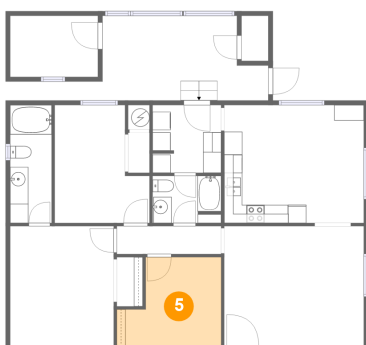

2 Floor 1 - Laundry

Dimensions: 7'6" x 7'5"
Area: 55 sq. ft
Counted as living area: Yes

Heated: Yes
Finished: Yes
Enclosed: Yes
Contiguous: Yes
Permitted: Yes
Wet space: No
Addition: No
Conversion: No

301 East Columbia Drive, Newberg, Yamhill County, Oregon, United States, 97132, 16

3 Floor 1 - Bath

Dimensions: 4'7" x 12'11"
Area: 59 sq. ft
Counted as living area: Yes

Heated: Yes
Finished: Yes
Enclosed: Yes
Contiguous: Yes
Permitted: Yes
Wet space: Yes
Addition: No
Conversion: No

4 Floor 1 - Primary Bedroom

Dimensions: 11'5" x 13'3"
Area: 151 sq. ft
Counted as living area: Yes

Heated: Yes
Finished: Yes
Enclosed: Yes
Contiguous: Yes
Permitted: Yes
Wet space: No
Addition: No
Conversion: No

5 Floor 1 - Bedroom

Dimensions: 11'6" x 9'10"
Area: 94 sq. ft
Counted as living area: Yes

Heated: Yes
Finished: Yes
Enclosed: Yes
Contiguous: Yes
Permitted: Yes
Wet space: No
Addition: No
Conversion: No

301 East Columbia Drive, Newberg, Yamhill County, Oregon, United States, 97132, 16