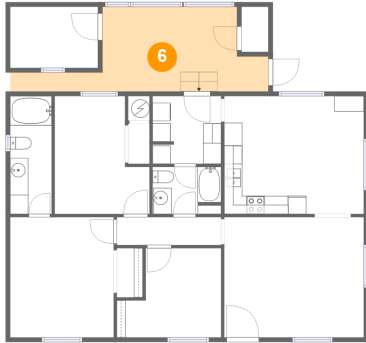

301 East Columbia Drive, Newberg, Yamhill County, Oregon, United States, 97132, 16

6 Floor 1 - Patio

Dimensions: 28'5" x 9'4"
Area: 172 sq. ft
Counted as living area: No

Heated: No
Finished: Yes
Enclosed: No
Contiguous: Yes
Permitted: Yes
Wet space: No
Addition: No
Conversion: No