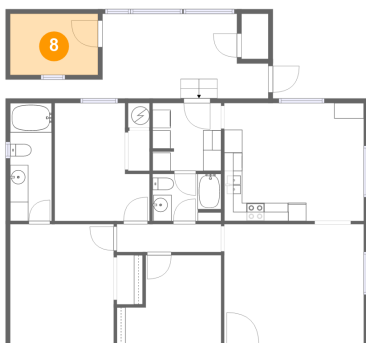

6 Floor 1 - Patio

Dimensions: 28'5" x 9'4"
Area: 172 sq. ft
Counted as living area: No

Heated: No
Finished: Yes
Enclosed: No
Contiguous: Yes
Permitted: Yes
Wet space: No
Addition: No
Conversion: No

7 Floor 1 - Bath

Dimensions: 7'6" x 5'2"
Area: 38 sq. ft
Counted as living area: Yes

Heated: Yes
Finished: Yes
Enclosed: Yes
Contiguous: Yes
Permitted: Yes
Wet space: Yes
Addition: No
Conversion: No

8 Floor 1 - Office

Dimensions: 9'8" x 6'8"
Area: 65 sq. ft
Counted as living area: No