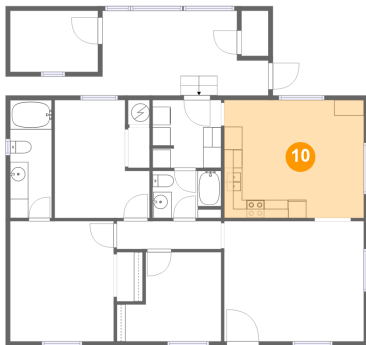

Dimensions: 11'6" x 3'1"
Area: 35 sq. ft
Counted as living area: Yes

Heated: Yes
Finished: Yes
Enclosed: Yes
Contiguous: Yes
Permitted: Yes
Wet space: No
Addition: No
Conversion: No

10 Floor 1 - Eat-in Kitchen