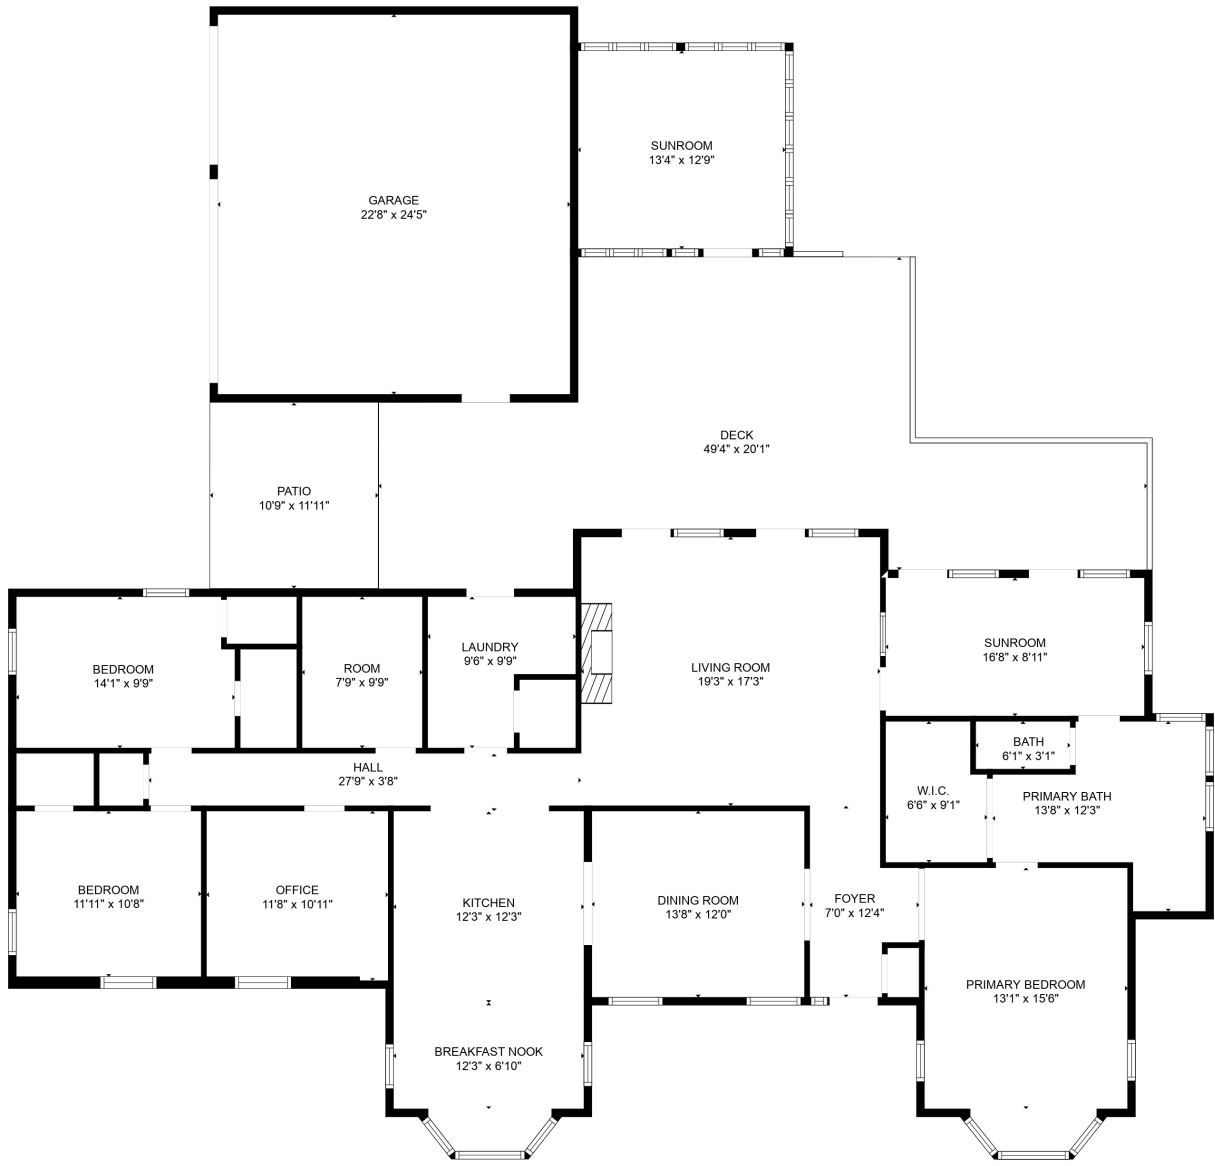

Total scanned area: 4413 sq. ft

SIZES AND DIMENSIONS ARE APPROXIMATE. ACTUAL MAY VARY.

GARAGE
25'2" x 19'0"

Total scanned area: 4413 sq. ft

SIZES AND DIMENSIONS ARE APPROXIMATE. ACTUAL MAY VARY.

Total scanned area: 4413 sq. ft

SIZES AND DIMENSIONS ARE APPROXIMATE. ACTUAL MAY VARY.