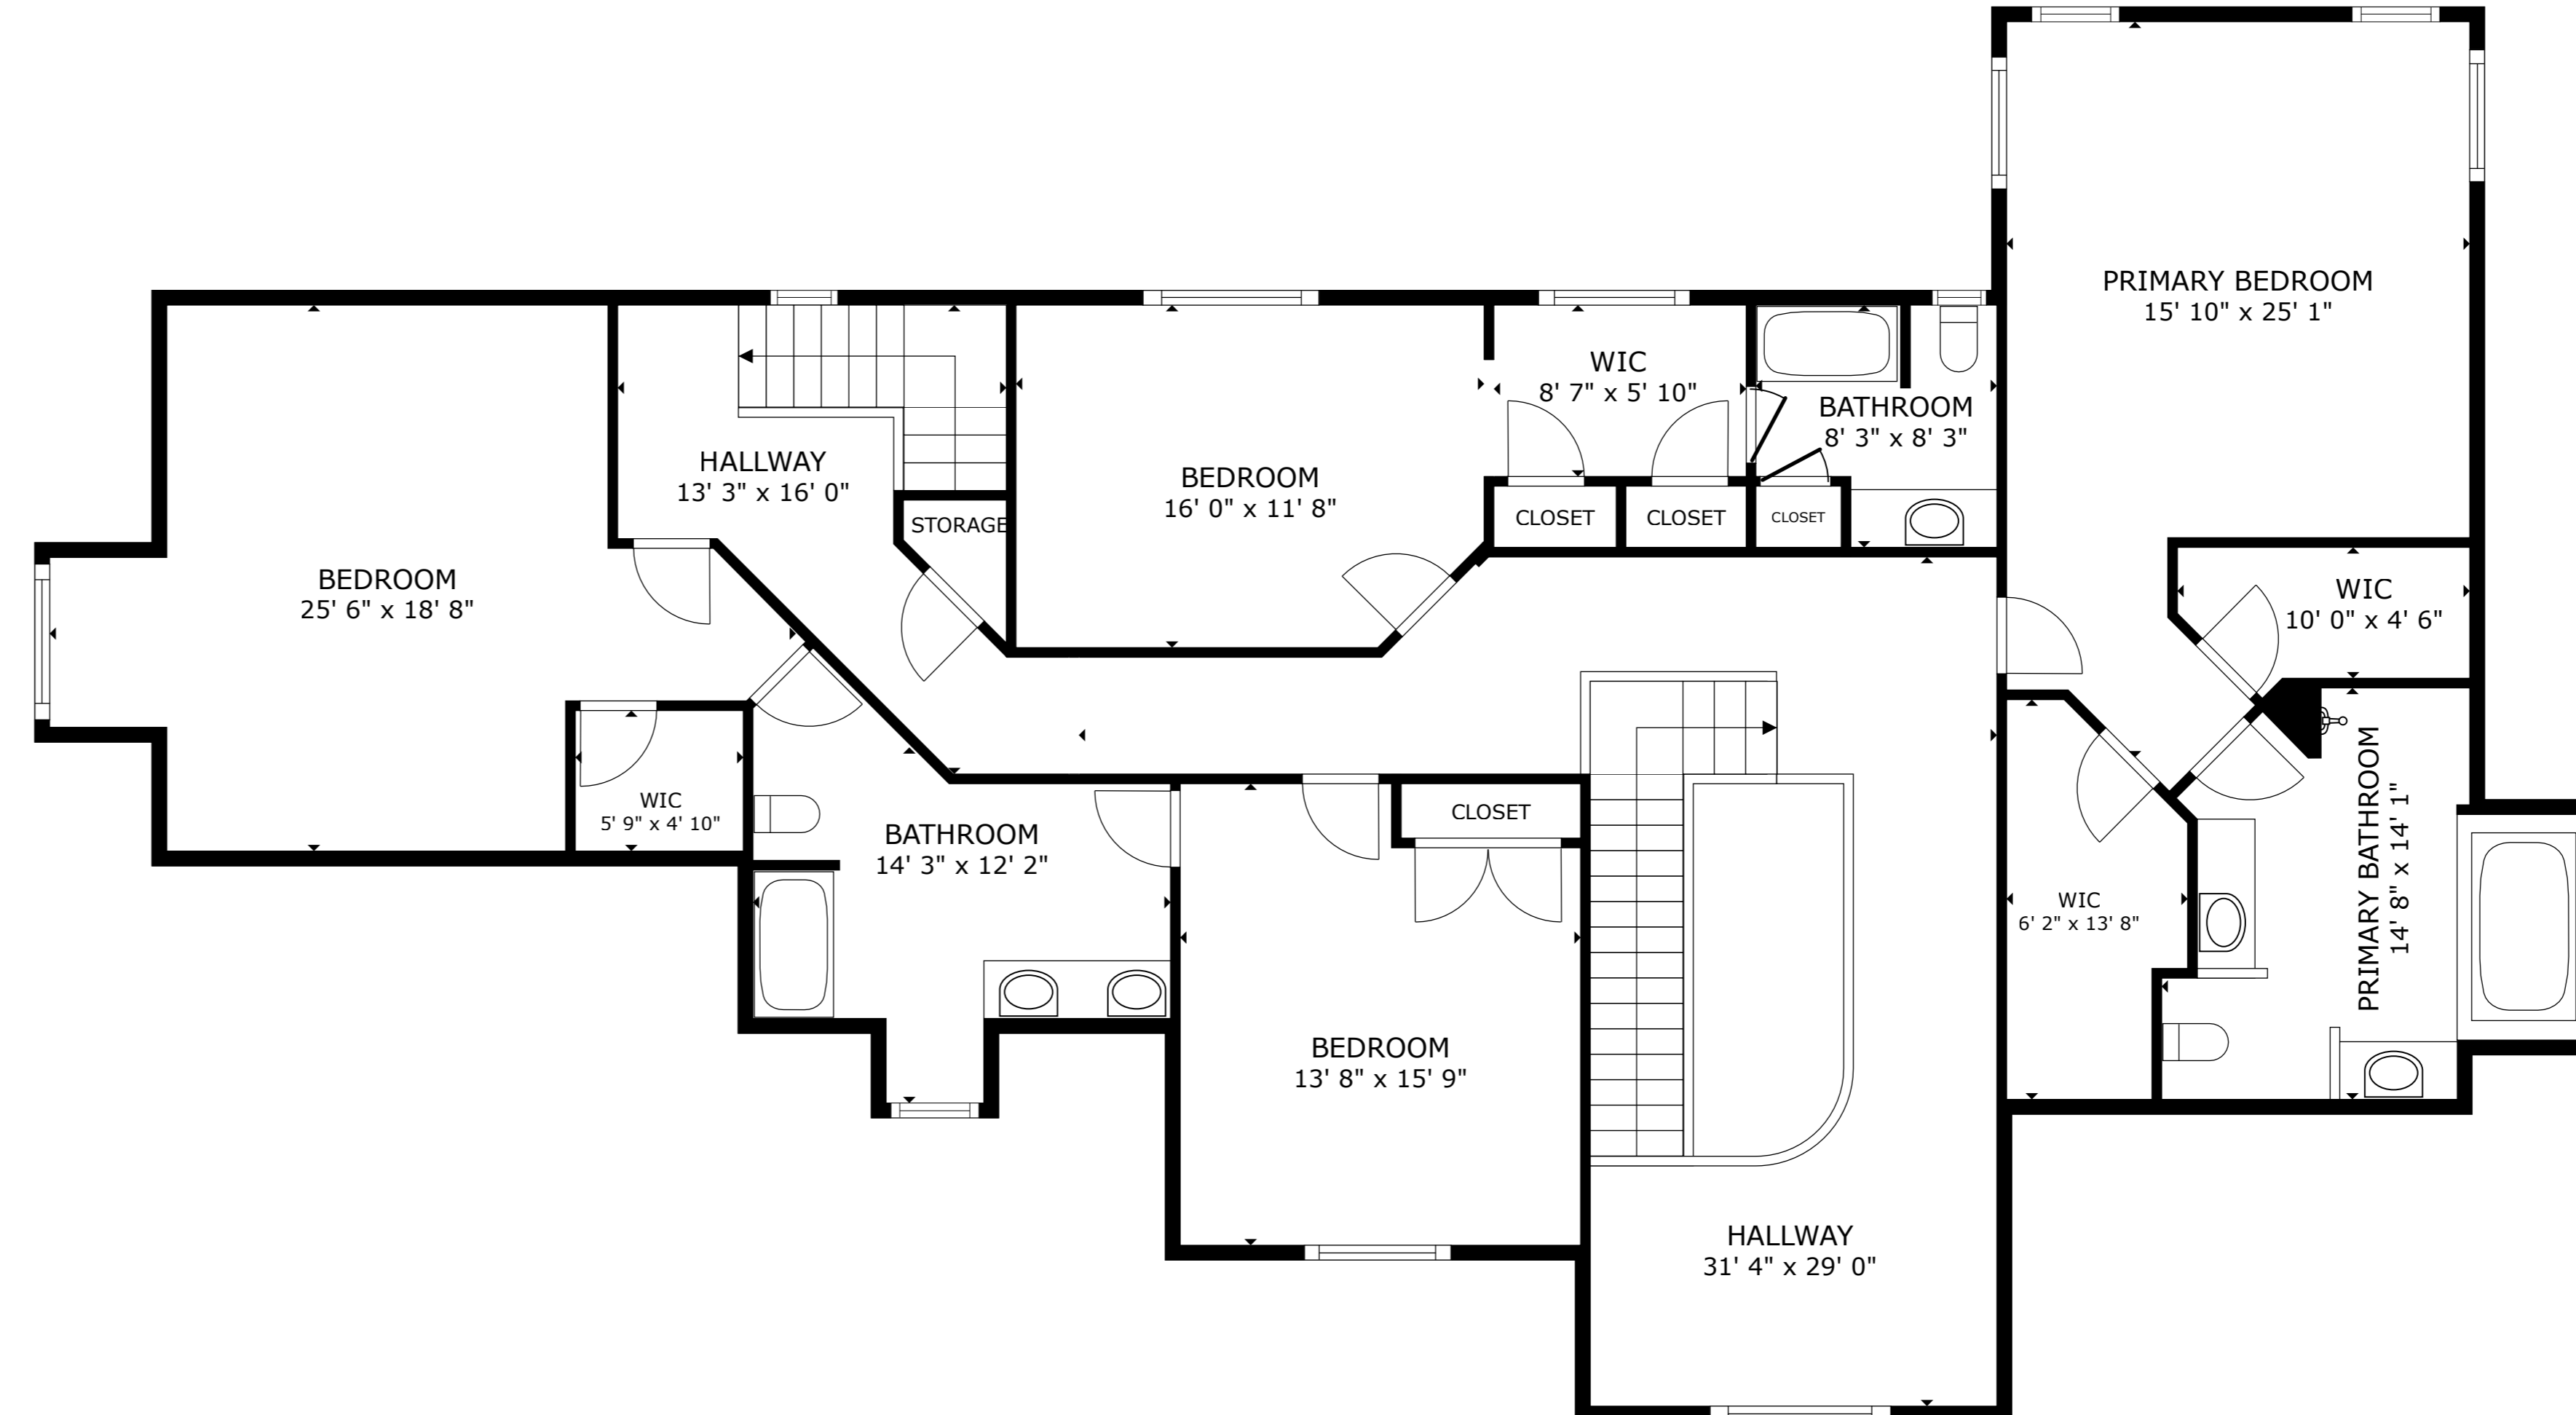

FLOOR 1

GROSS INTERNAL AREA

FLOOR 1 2,246 sq.ft. FLOOR 2 2,352 sq.ft.

TOTAL : 4,598 sq.ft.

SIZES AND DIMENSIONS ARE APPROXIMATE, ACTUAL MAY VARY.

FLOOR 2

GROSS INTERNAL AREA

FLOOR 1 2,246 sq.ft. FLOOR 2 2,352 sq.ft.

TOTAL : 4,598 sq.ft.

SIZES AND DIMENSIONS ARE APPROXIMATE, ACTUAL MAY VARY.