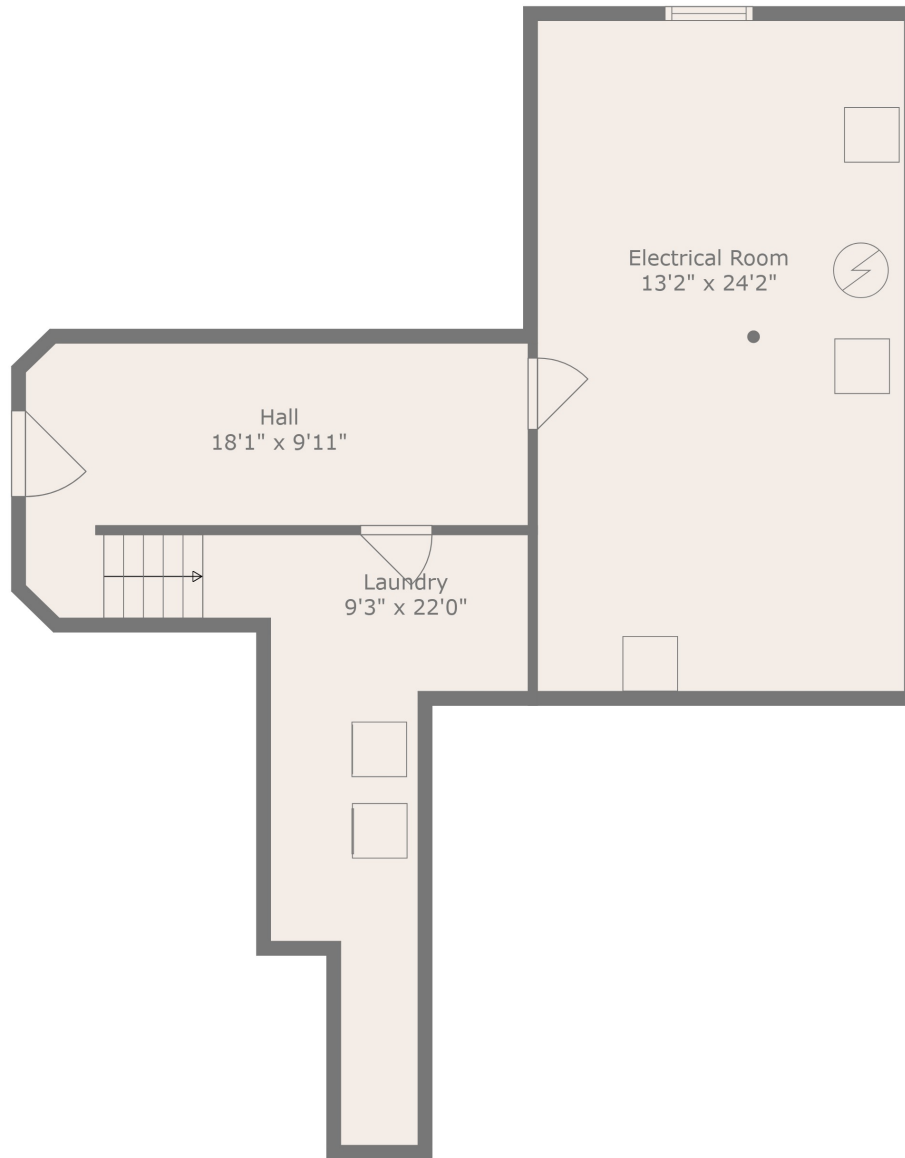

Estimated areas

GLA FLOOR 1: 0 sq. ft, excluded 666 sq. ft
 GLA FLOOR 2: 2750 sq. ft, excluded 465 sq. ft
 Total GLA 2750 sq. ft, total scanned area 3881 sq. ft

Measurements Are Calculated By Cubicasa Technology. Deemed Highly Reliable But Not Guaranteed.