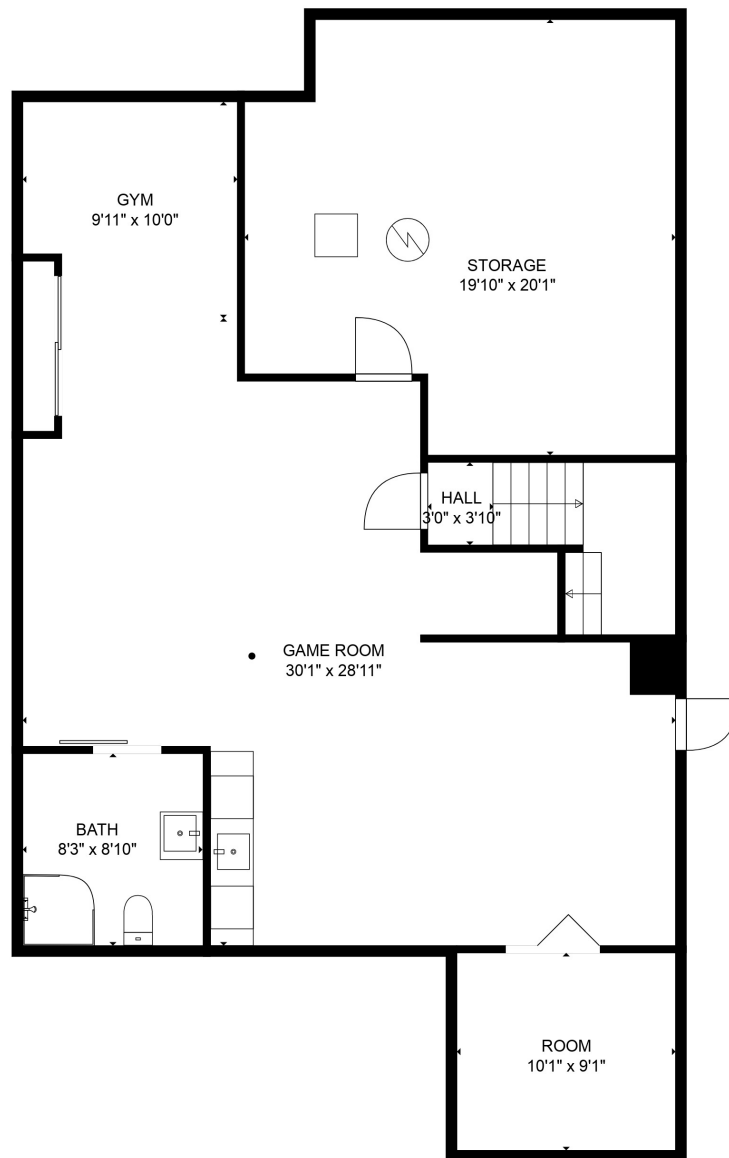

Total scanned area: 6291 sq. ft

MEASUREMENTS ARE CALCULATED BY CUBICASA TECHNOLOGY. DEEMED HIGHLY RELIABLE BUT NOT GUARANTEED.

Total scanned area: 6291 sq. ft

MEASUREMENTS ARE CALCULATED BY CUBICASA TECHNOLOGY. DEEMED HIGHLY RELIABLE BUT NOT GUARANTEED.