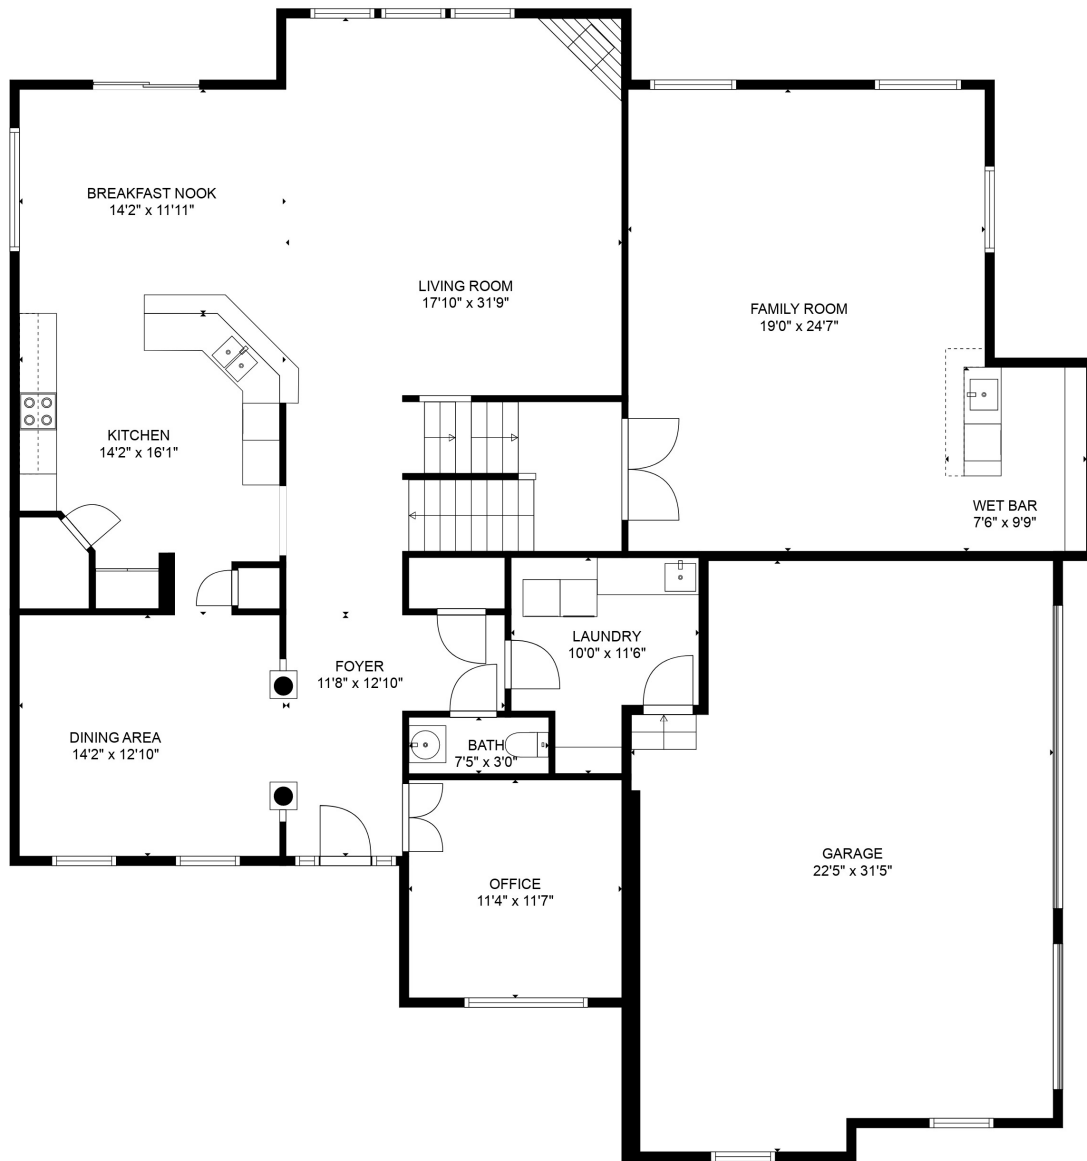

Total scanned area: 6291 sq. ft

MEASUREMENTS ARE CALCULATED BY CUBICASA TECHNOLOGY. DEEMED HIGHLY RELIABLE BUT NOT GUARANTEED.

Total scanned area: 6291 sq. ft

MEASUREMENTS ARE CALCULATED BY CUBICASA TECHNOLOGY. DEEMED HIGHLY RELIABLE BUT NOT GUARANTEED.