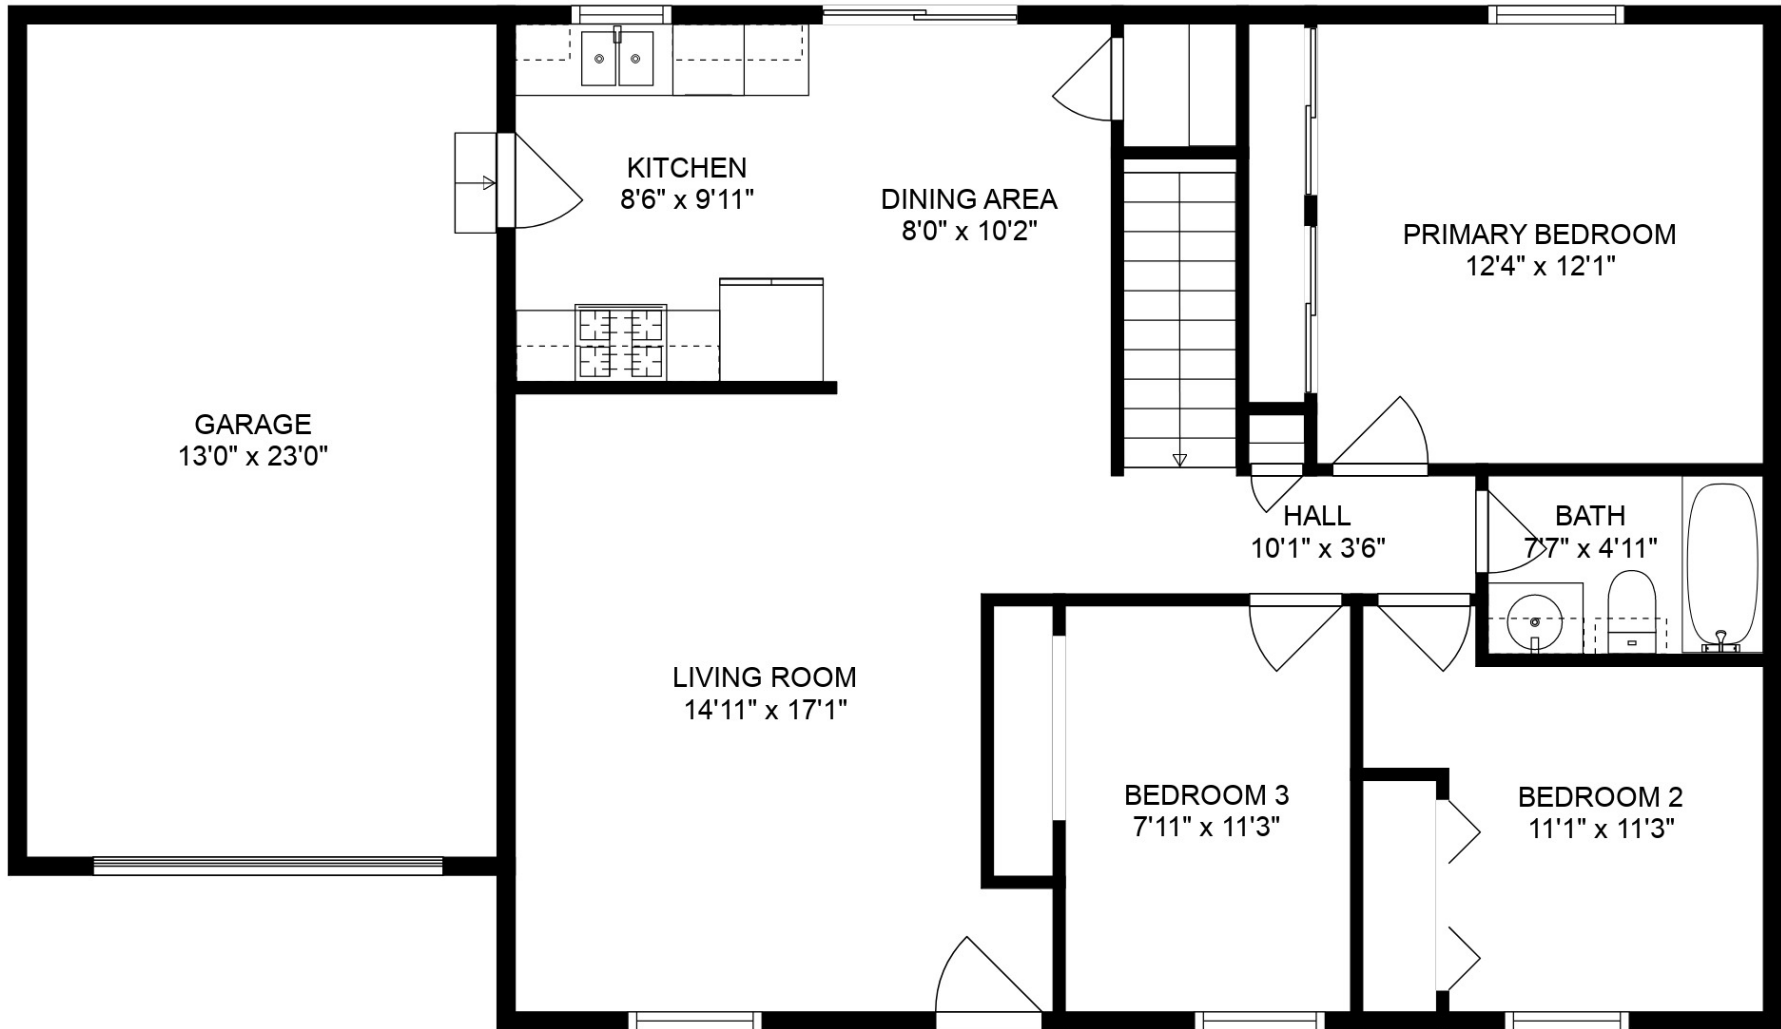

Estimated areas

GLA LOWER FLOOR: 601 sq. ft, excluded 328 sq. ft
 GLA MAIN FLOOR: 1004 sq. ft, excluded 324 sq. ft
 Total GLA 1605 sq. ft, total scanned area 2257 sq. ft

SIZES AND DIMENSIONS ARE APPROXIMATE. ACTUAL MAY VARY.