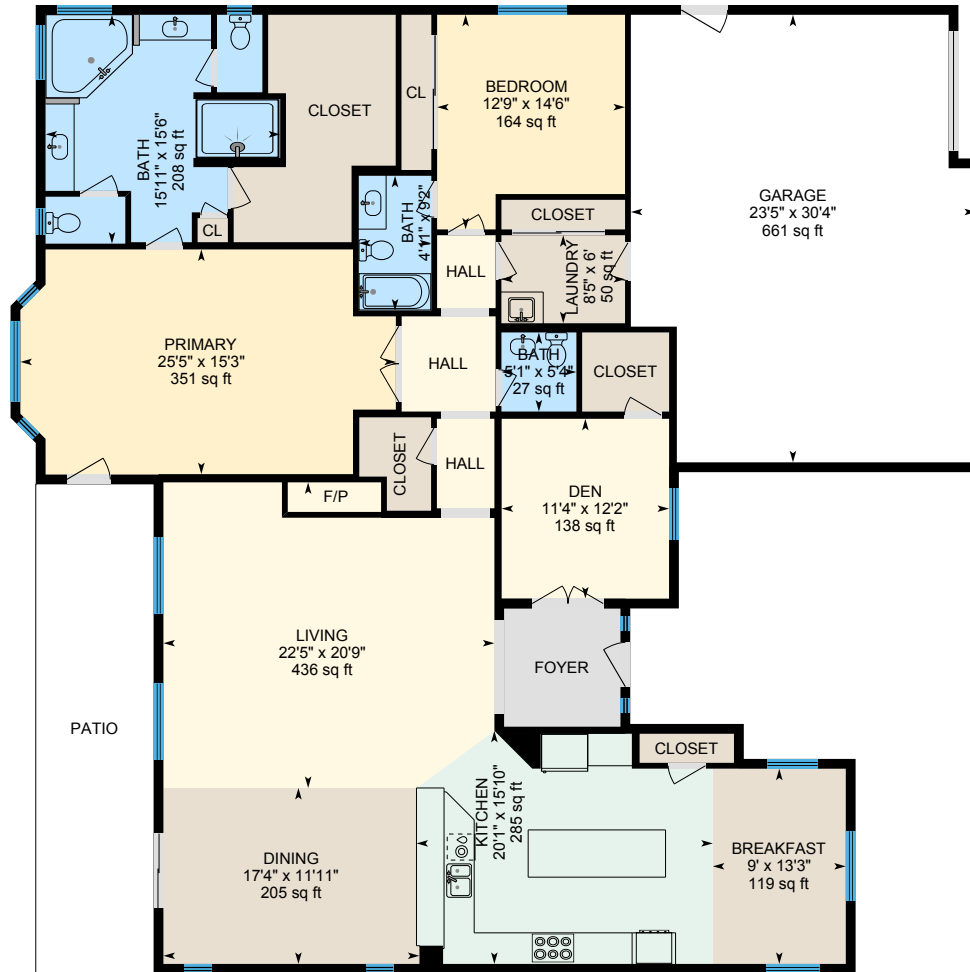

2450 Appleleaf Ln, Manteca, CA

Main Floor Finished Area 2698.70 sq ft
Unfinished Area 711.67 sq ft

PREPARED: 2022/10/19

White regions are excluded from total floor area in iGUIDE floor plans. All room dimensions and floor areas must be considered approximate and are subject to independent verification.