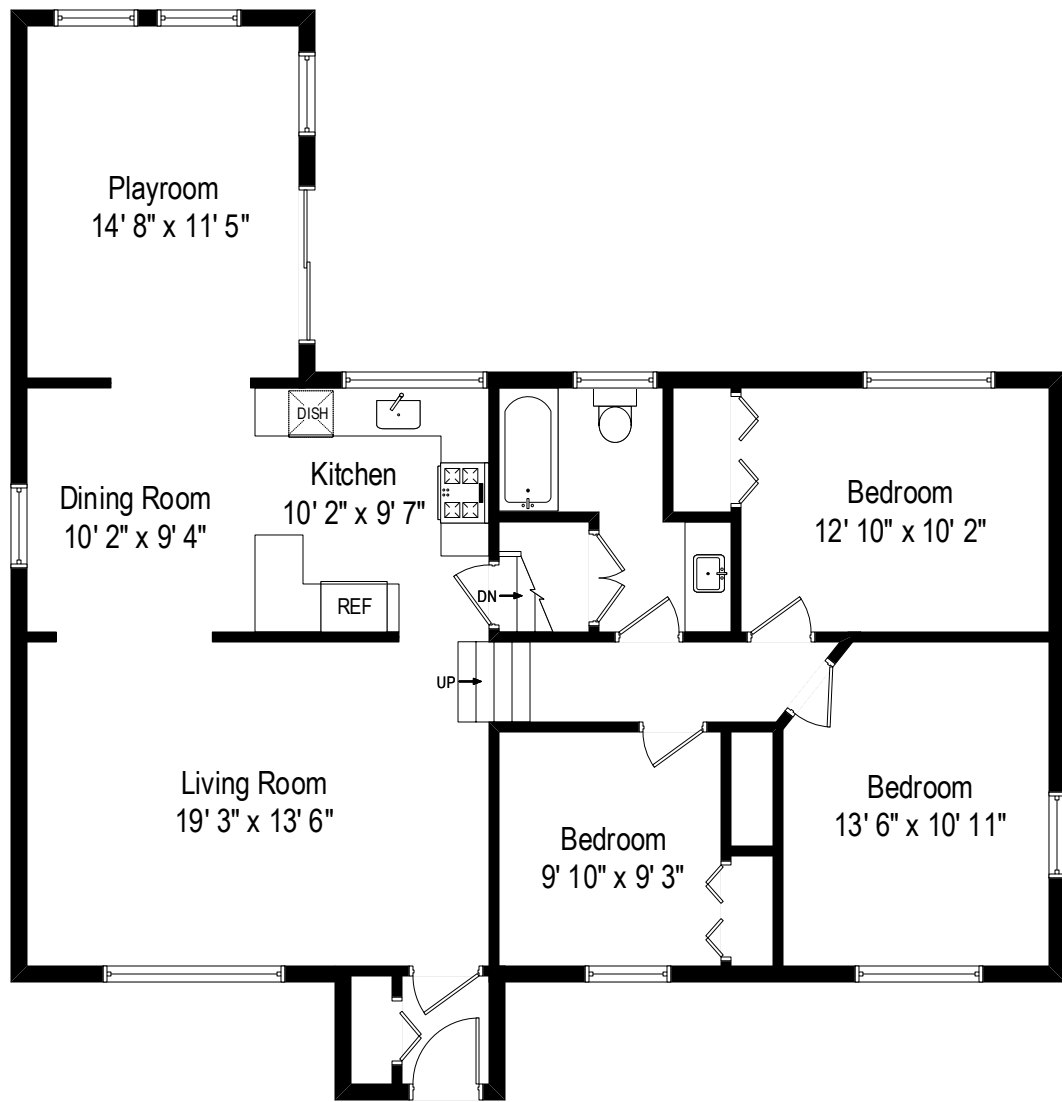

# 12 Rutgers Street West Orange, NJ

Ground Level