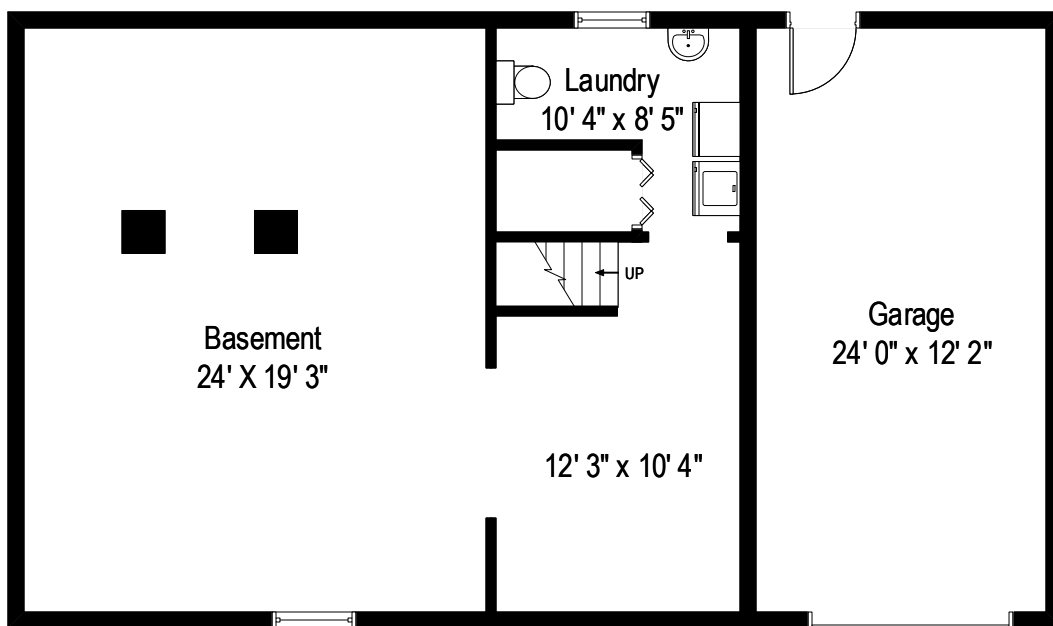

Ground Level

12 Rutgers Street West Orange, NJ

Lower Level