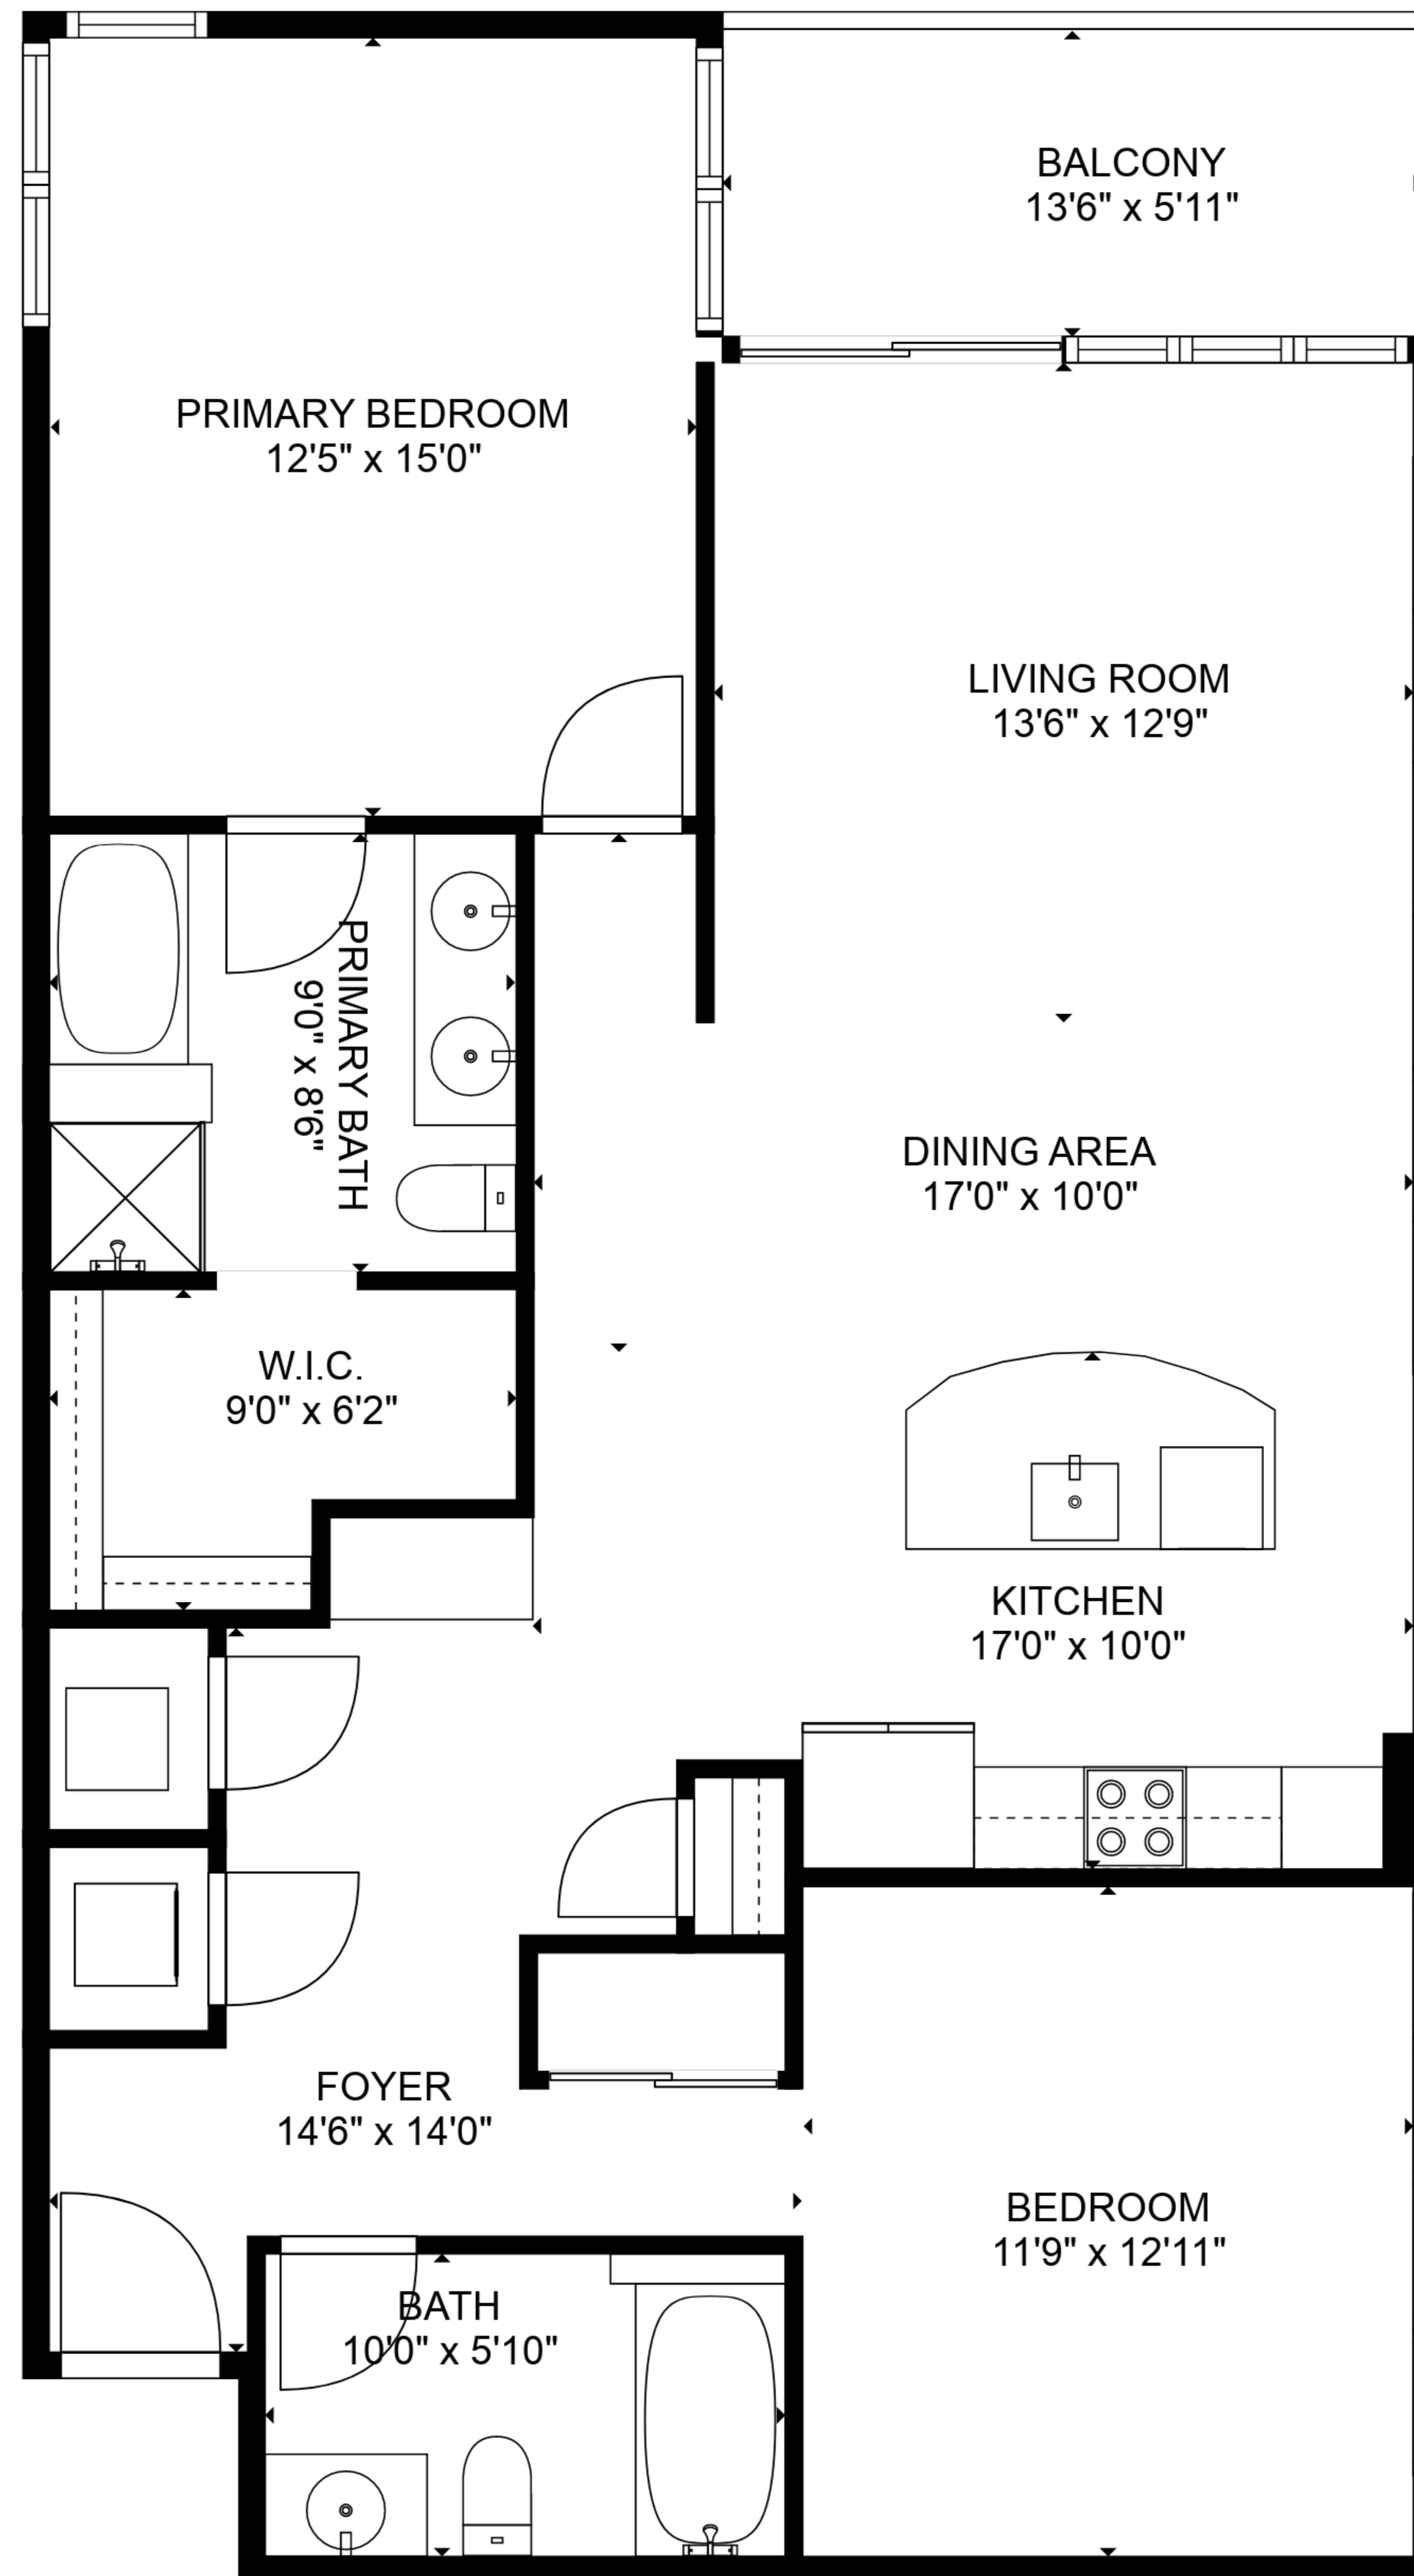

TOTAL: 1176 sq. ft
FLOOR 1: 1176 sq. ft
EXCLUDED AREAS: BALCONY: 80 sq. ft

SIZES AND DIMENSIONS ARE APPROXIMATE, ACTUAL MAY VARY.

TOTAL: 1176 sq. ft
 FLOOR 1: 1176 sq. ft
 EXCLUDED AREAS: BALCONY: 80 sq. ft

SIZES AND DIMENSIONS ARE APPROXIMATE, ACTUAL MAY VARY.