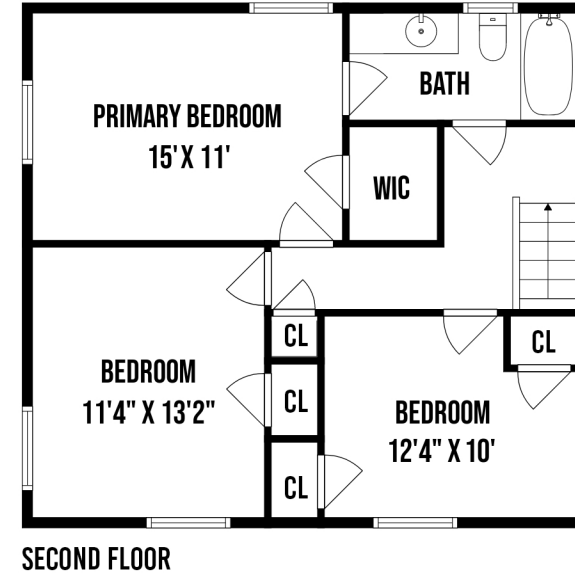

6 INWOOD PLACE MELVILLE NY

PREPARED BY HOME MEDIA GROUP INC. TEL 212-731-2301

THIS FLOOR PLAN ILLUSTRATION IS AN APPROXIMATION OF EXISTING STRUCTURES AND FEATURES AND IS PROVIDED FOR CONVENIENCE ONLY WITH THE PERMISSION OF THE SELLER. ALL MEASUREMENTS ARE APPROXIMATE AND NOT GUARANTEED TO BE EXACT OR TO SCALE.