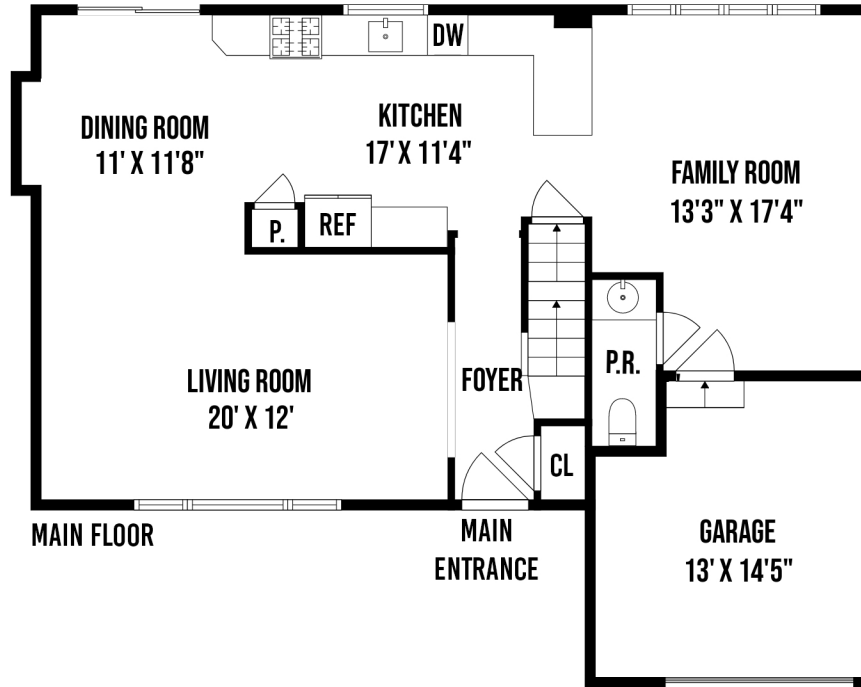

6 INWOOD PLACE MELVILLE NY

PREPARED BY HOME MEDIA GROUP INC. TEL 212-731-2301

THIS FLOOR PLAN ILLUSTRATION IS AN APPROXIMATION OF EXISTING STRUCTURES AND FEATURES AND IS PROVIDED FOR CONVENIENCE ONLY WITH THE PERMISSION OF THE SELLER. ALL MEASUREMENTS ARE APPROXIMATE AND NOT GUARANTEED TO BE EXACT OR TO SCALE.