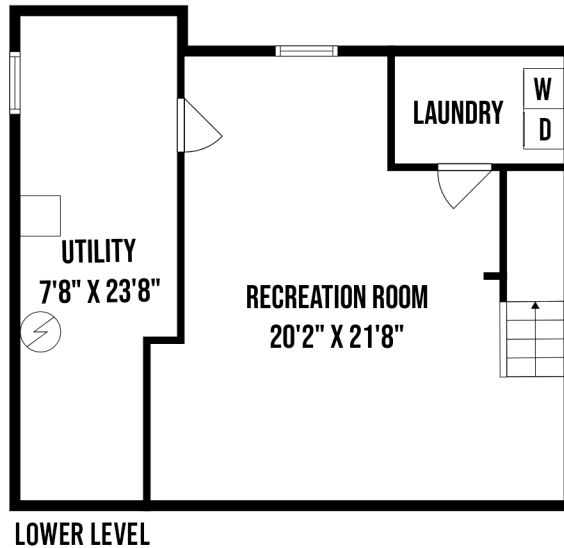

6 INWOOD PLACE MELVILLE NY

PREPARED BY HOME MEDIA GROUP INC. TEL 212-731-2301

THIS FLOOR PLAN ILLUSTRATION IS AN APPROXIMATION OF EXISTING STRUCTURES AND FEATURES AND IS PROVIDED FOR CONVENIENCE ONLY WITH THE PERMISSION OF THE SELLER. ALL MEASUREMENTS ARE APPROXIMATE AND NOT GUARANTEED TO BE EXACT OR TO SCALE.