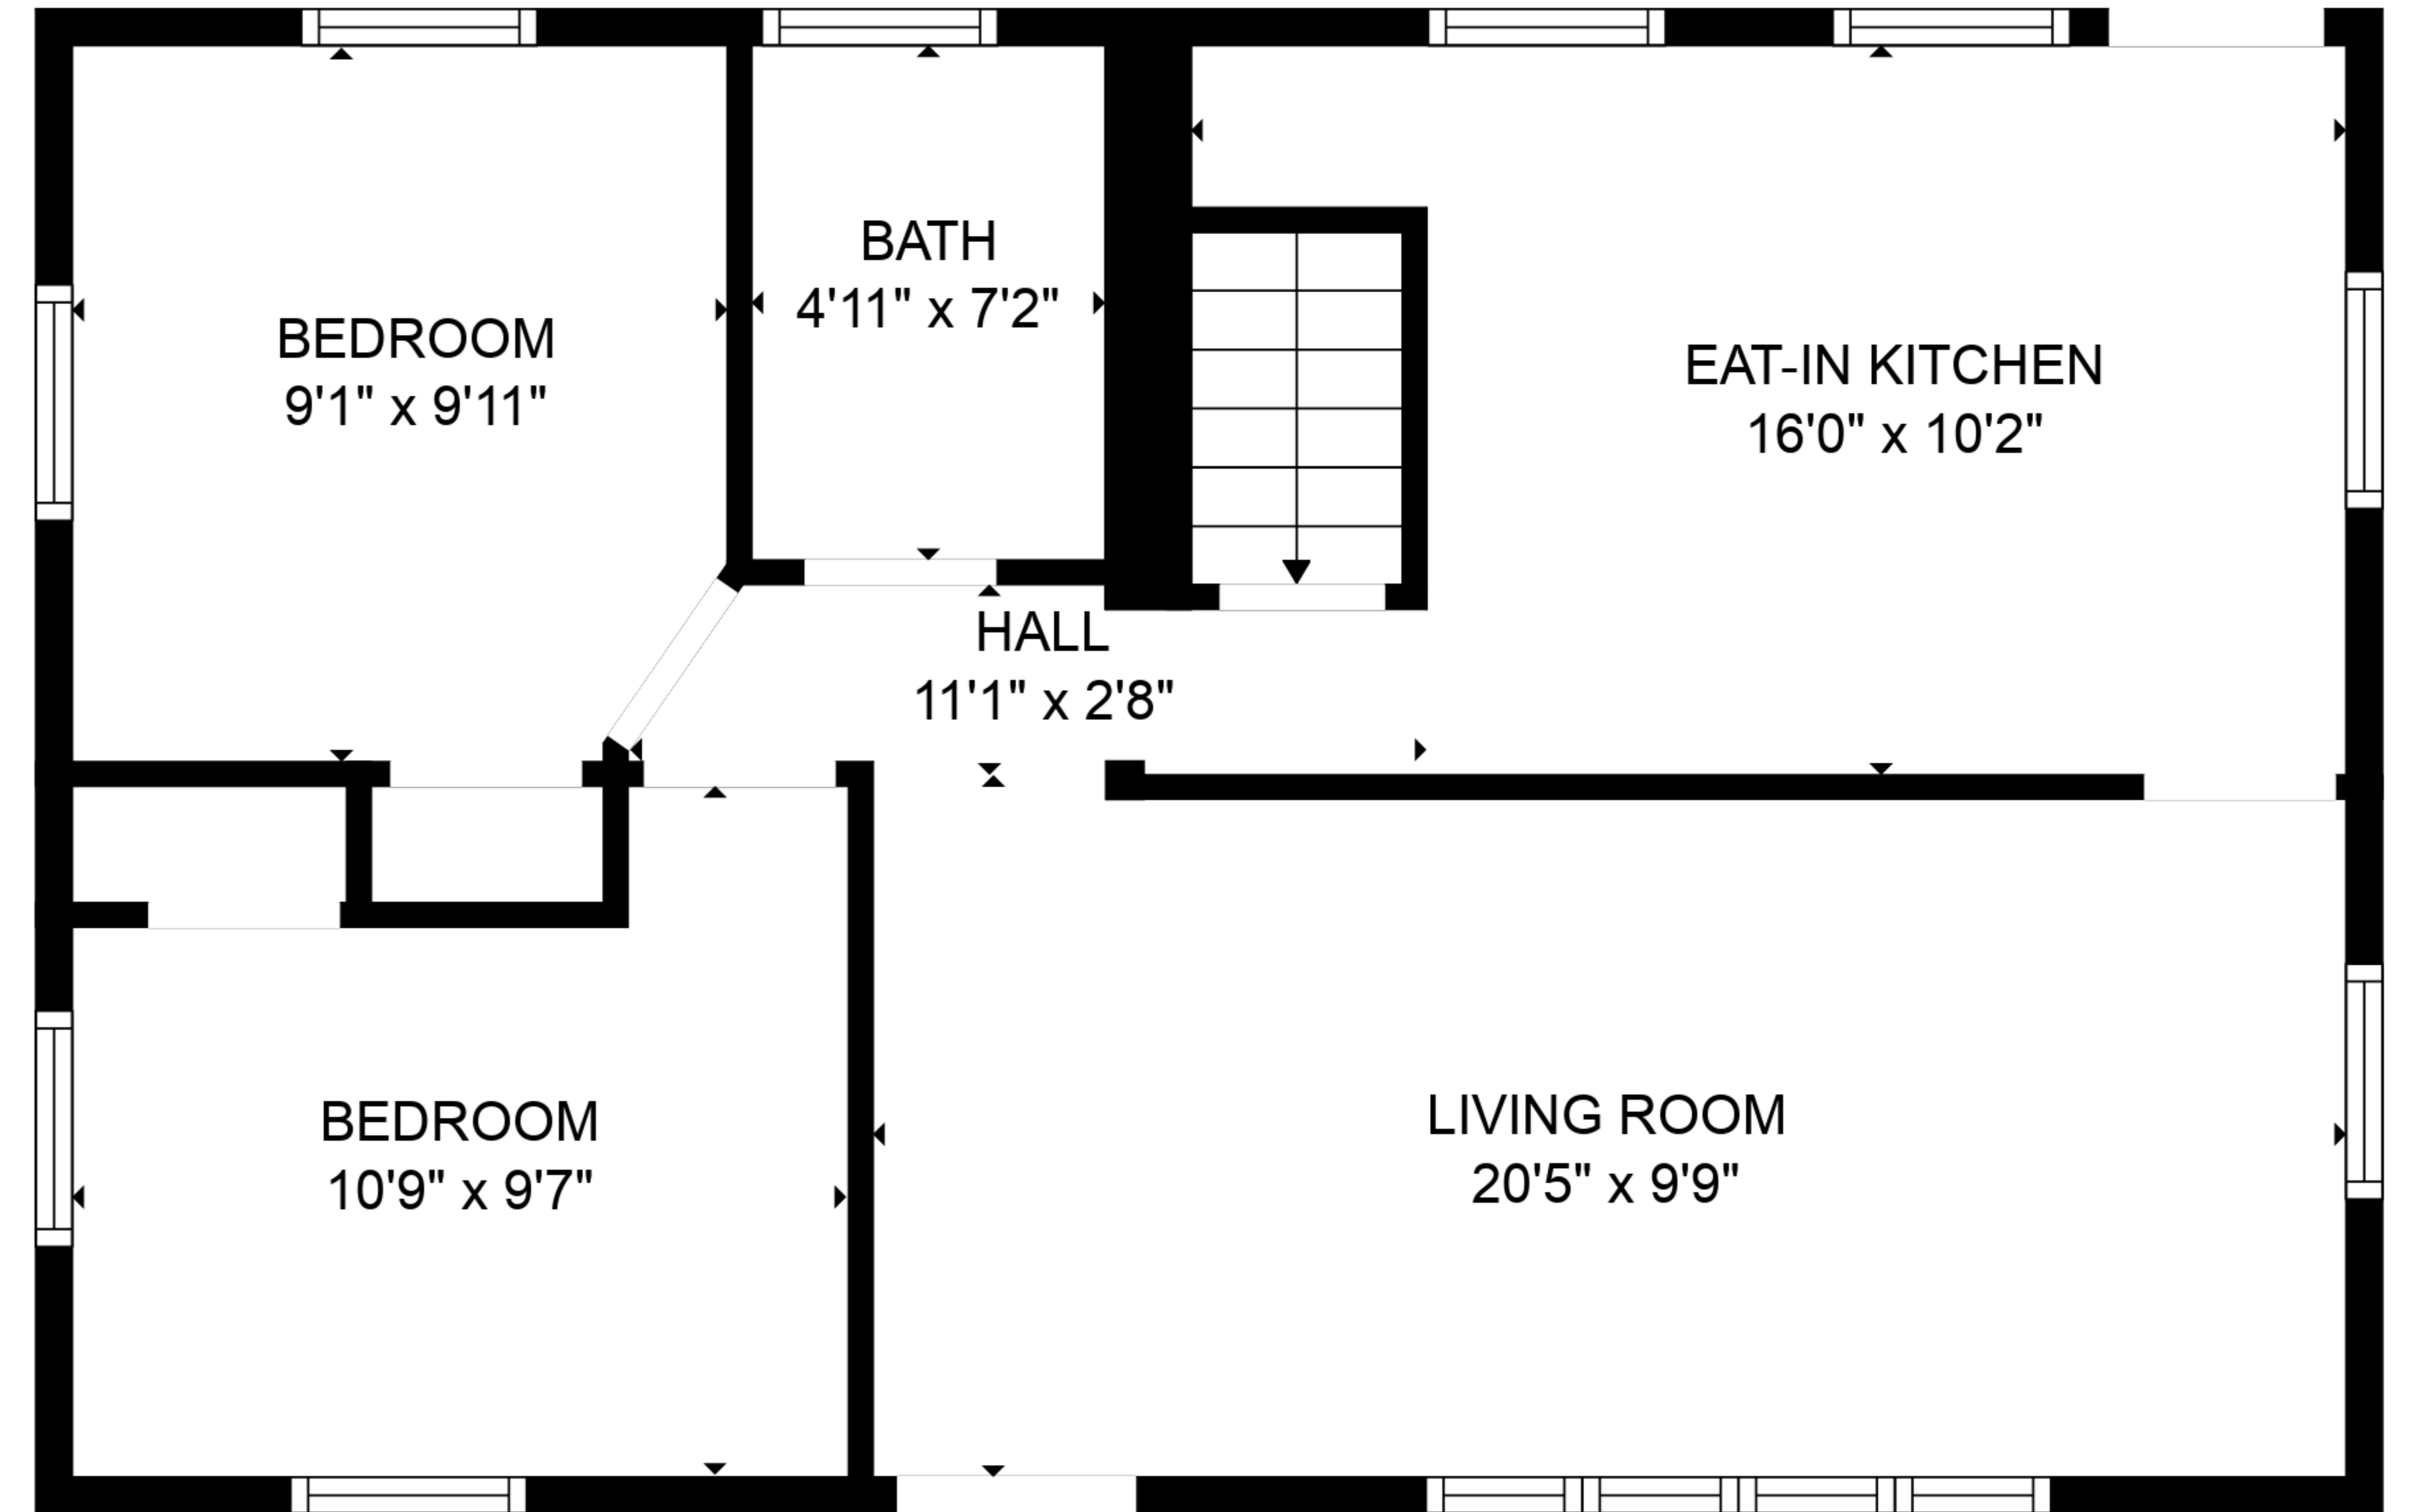

RECREATION ROOM  
17'7" x 19'1"

UTILITY  
12'9" x 19'10"

FLOOR 1

FLOOR 2