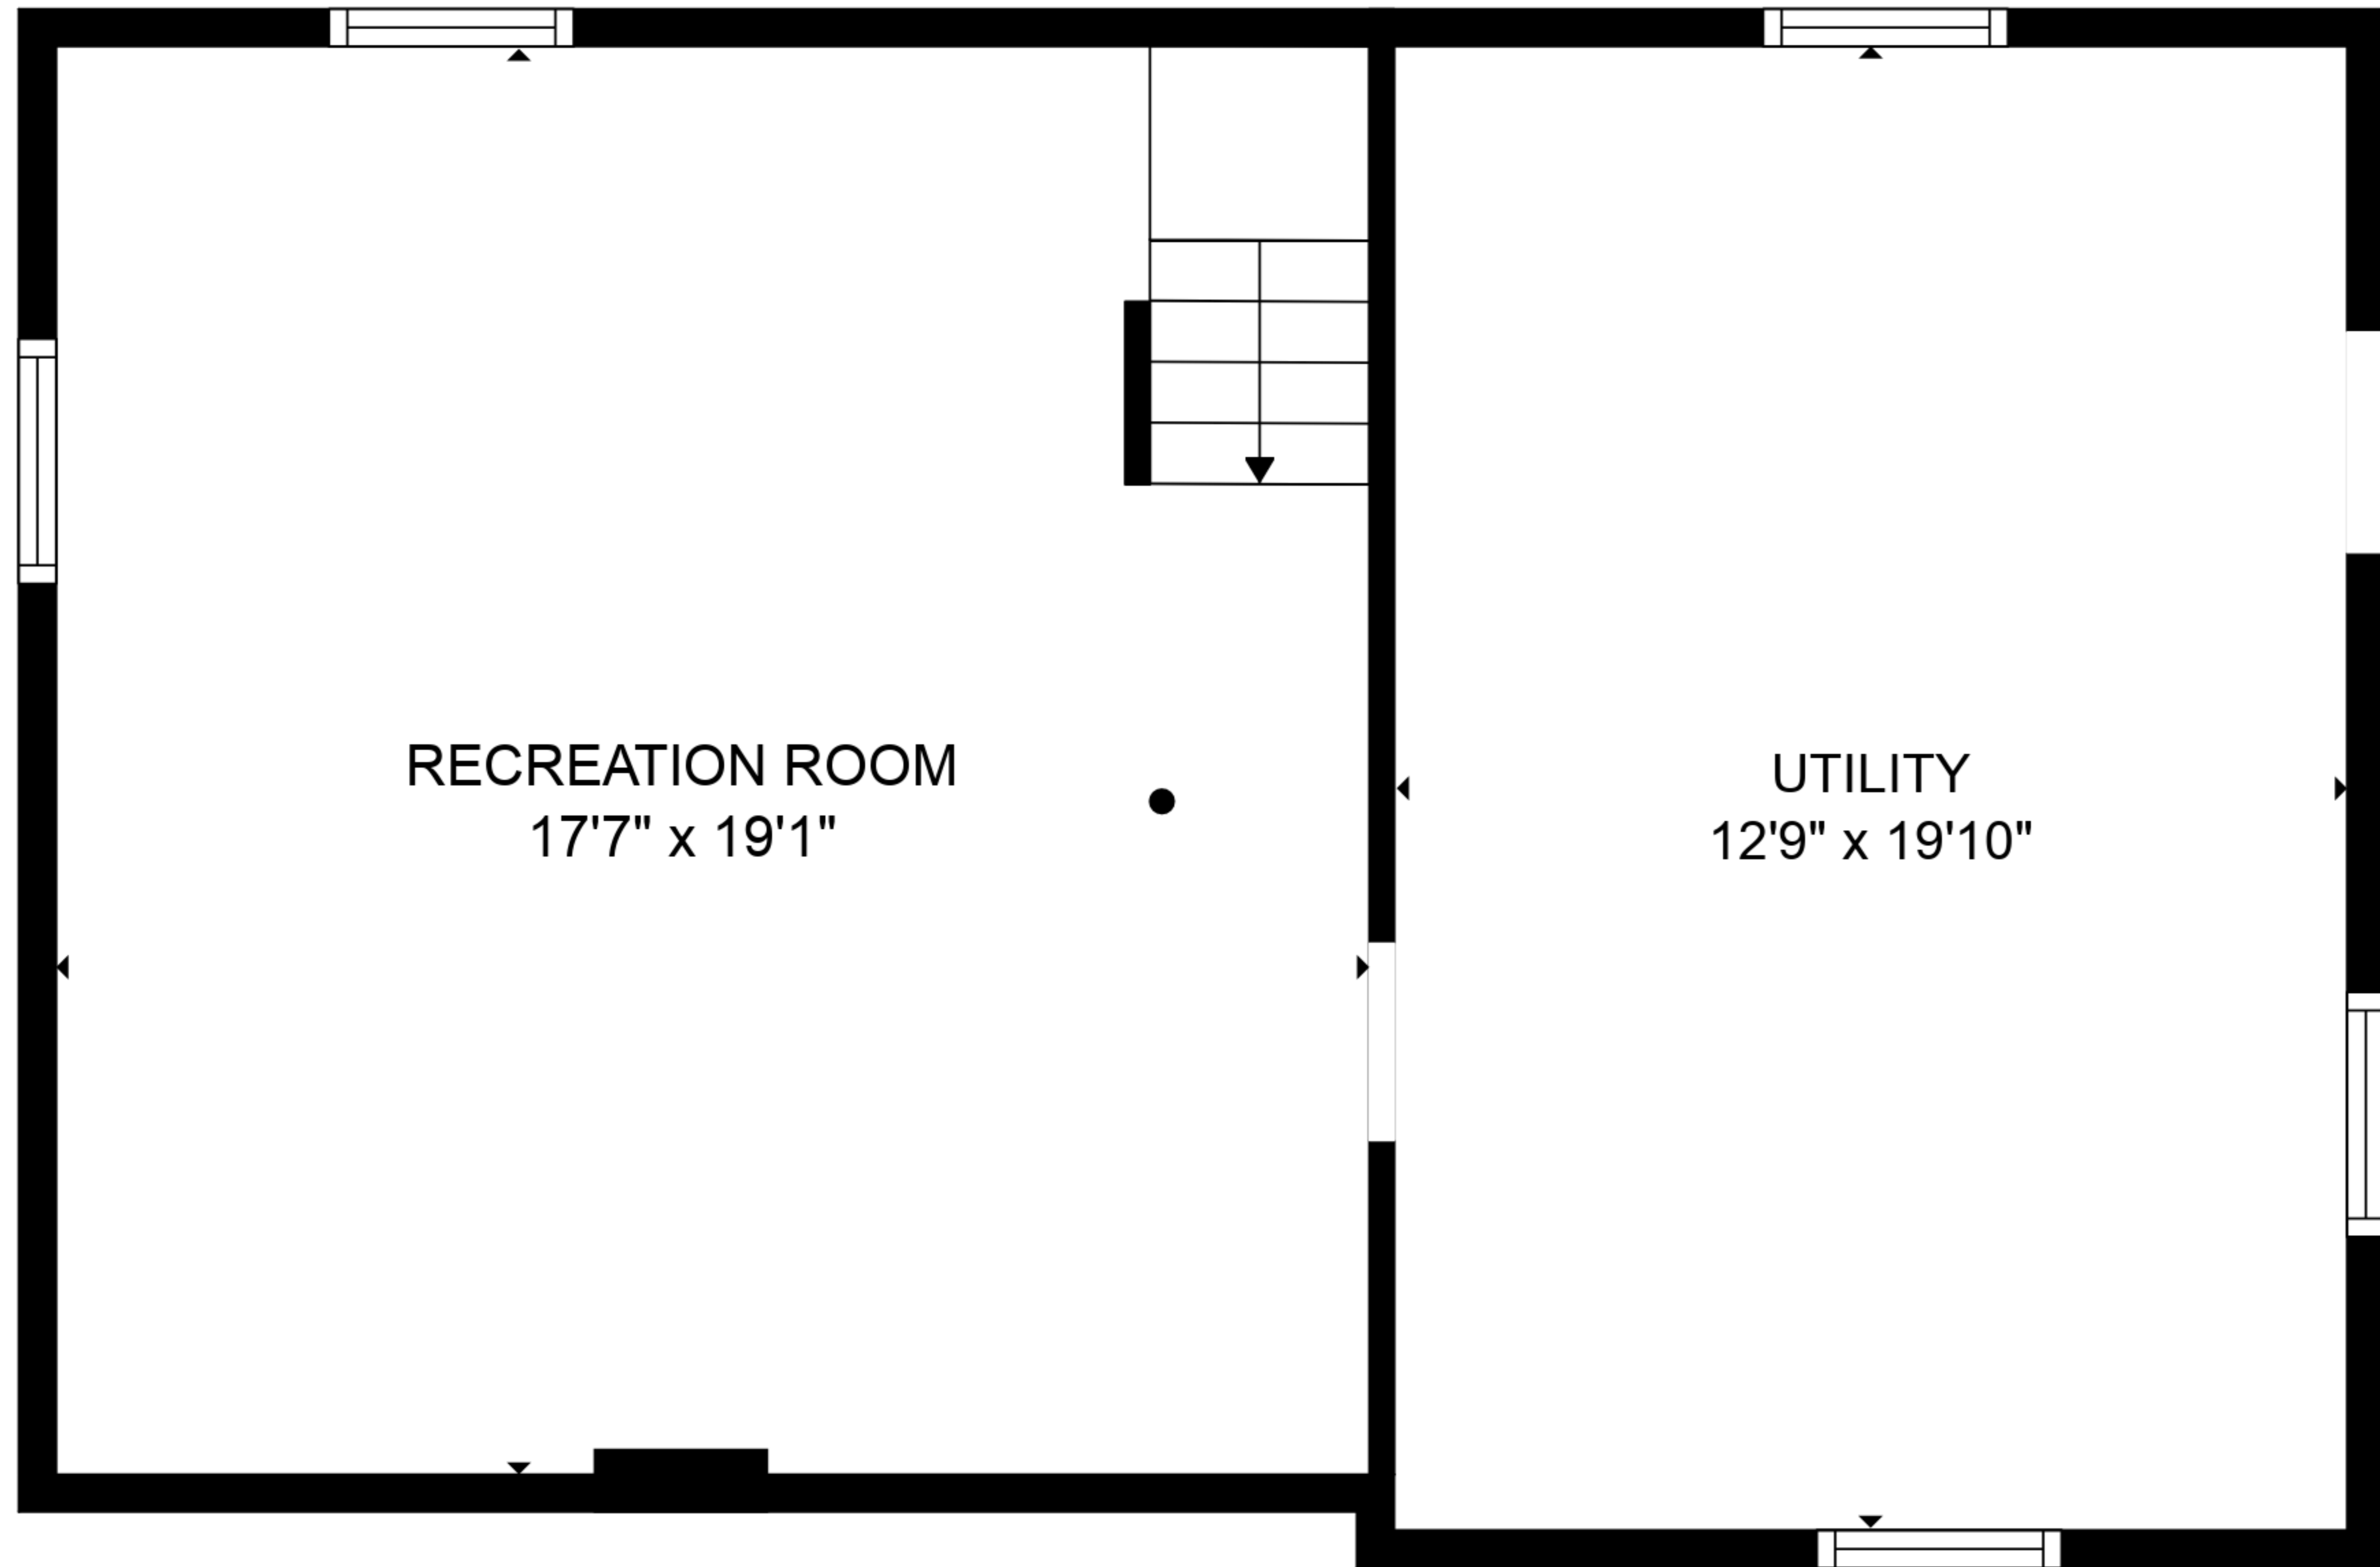

RECREATION ROOM  
17'7" x 19'1"

UTILITY  
12'9" x 19'10"

FLOOR 1

FLOOR 2