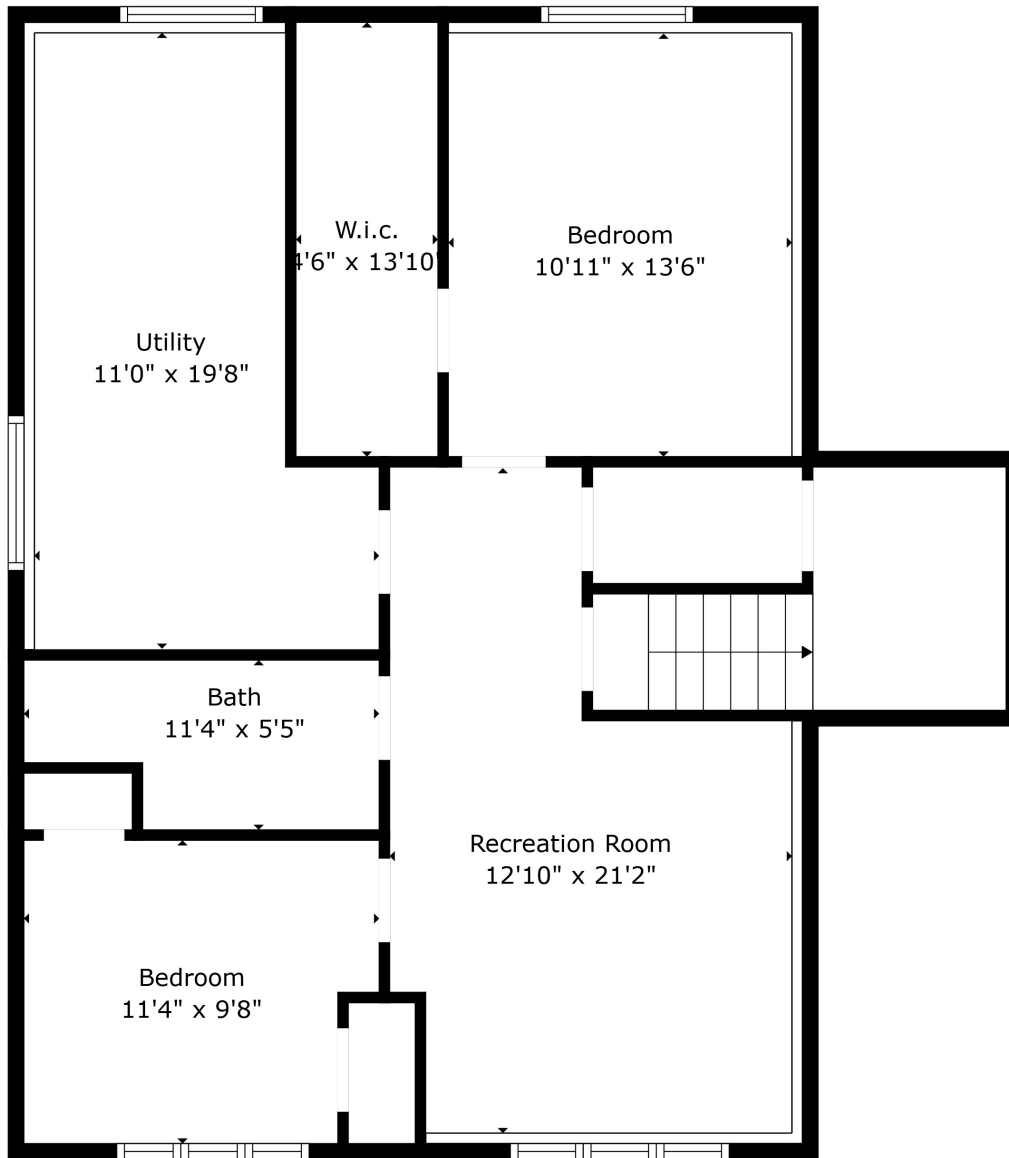

Floor 1

Floor 2

TOTAL: 2080 sq. ft
 BELOW GROUND: 938 sq. ft, FLOOR 2: 1142 sq. ft
 EXCLUDED AREAS: GARAGE: 568 sq. ft, DECK: 339 sq. ft

TOTAL: 2080 sq. ft

BELOW GROUND: 938 sq. ft, FLOOR 2: 1142 sq. ft

EXCLUDED AREAS: GARAGE: 568 sq. ft, DECK: 339 sq. ft

Created By Nordy Photography. Calculations Deemed Highly Reliable But Not Guaranteed.

TOTAL: 2080 sq. ft

BELOW GROUND: 938 sq. ft, FLOOR 2: 1142 sq. ft

EXCLUDED AREAS: GARAGE: 568 sq. ft, DECK: 339 sq. ft