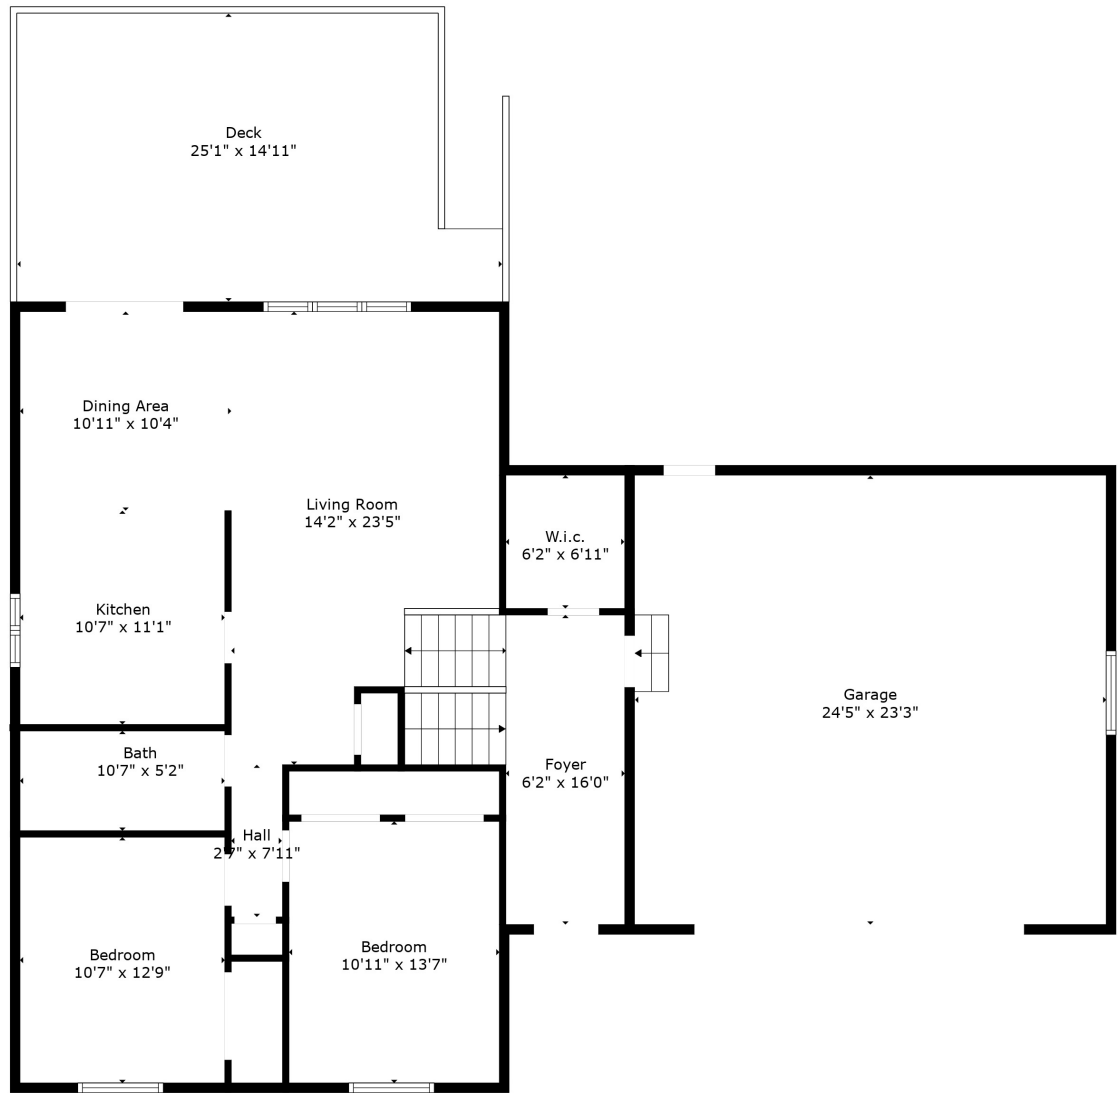

Floor 1

Floor 2

TOTAL: 2080 sq. ft
 BELOW GROUND: 938 sq. ft, FLOOR 2: 1142 sq. ft
 EXCLUDED AREAS: GARAGE: 568 sq. ft, DECK: 339 sq. ft

TOTAL: 2080 sq. ft

BELOW GROUND: 938 sq. ft, FLOOR 2: 1142 sq. ft

EXCLUDED AREAS: GARAGE: 568 sq. ft, DECK: 339 sq. ft

Created By Nordy Photography. Calculations Deemed Highly Reliable But Not Guaranteed.

TOTAL: 2080 sq. ft

BELOW GROUND: 938 sq. ft, FLOOR 2: 1142 sq. ft

EXCLUDED AREAS: GARAGE: 568 sq. ft, DECK: 339 sq. ft