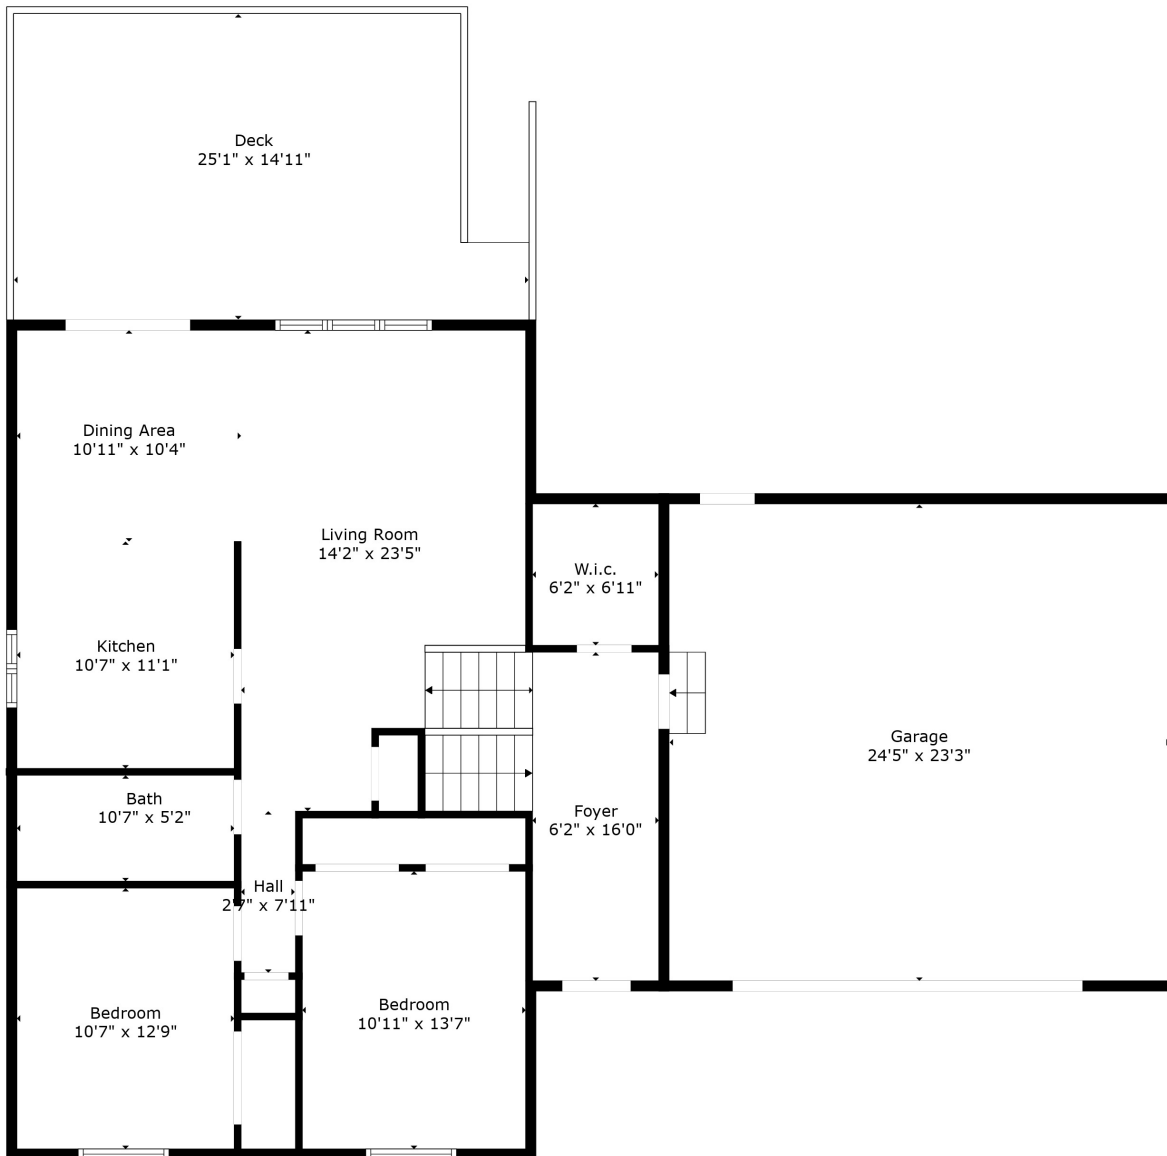

Floor 1

Floor 2

TOTAL: 2080 sq. ft
 BELOW GROUND: 938 sq. ft, FLOOR 2: 1142 sq. ft
 EXCLUDED AREAS: GARAGE: 568 sq. ft, DECK: 339 sq. ft

TOTAL: 2080 sq. ft

BELOW GROUND: 938 sq. ft, FLOOR 2: 1142 sq. ft

EXCLUDED AREAS: GARAGE: 568 sq. ft, DECK: 339 sq. ft

Created By Nordy Photography. Calculations Deemed Highly Reliable But Not Guaranteed.

TOTAL: 2080 sq. ft

BELOW GROUND: 938 sq. ft, FLOOR 2: 1142 sq. ft

EXCLUDED AREAS: GARAGE: 568 sq. ft, DECK: 339 sq. ft