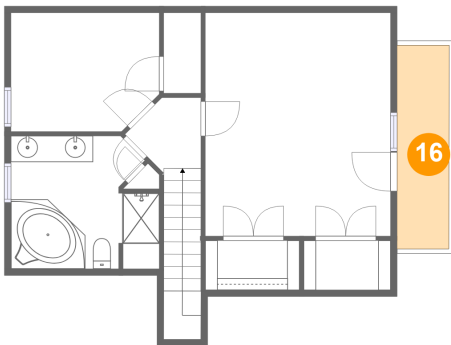

16 Floor 3 - Balcony

Dimensions: 3'11" x 15'6"
Area: 62 sq. ft
Counted as Living Area: No

Heated: No
Finished: Yes
Enclosed: No
Contiguous: Yes
Permitted: Yes
Wet Space: No
Addition: No
Conversion: No