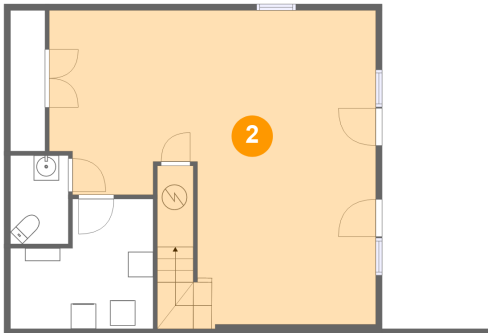

1230 Kaseys Lakeview Drive, Moneta, Bedford County, Virginia, United States, 24121

Room Dimensions

Floor 3

Total sqft: 722

Living area: 474

#	Room name	Dimensions	Area (sqft)	Counted as Living Area
13	W.i.c.	6'7" x 3'9"	25 sq. ft	No
14	Bath	11'4" x 10'2"	81 sq. ft	Yes
15	Hall	5'9" x 5'4"	61 sq. ft	Yes
16	Balcony	3'11" x 15'6"	62 sq. ft	No
17	Primary Bedroom	14'2" x 17'0"	205 sq. ft	Yes
18	Bedroom	11'4" x 9'1"	70 sq. ft	Yes
19	W.i.c.	7'2" x 3'9"	27 sq. ft	No

1230 Kaseys Lakeview Drive, Moneta, Bedford County, Virginia, United States, 24121

1 Floor 1 - Utility

Dimensions: 11'4" x 10'3"
Area: 97 sq. ft
Counted as Living Area: No

Heated: Yes
Finished: No
Enclosed: Yes
Contiguous: Yes
Permitted: Yes
Wet Space: No
Addition: No
Conversion: No

2 Floor 1 - Recreation Room

Dimensions: 25'11" x 24'10"
Area: 546 sq. ft
Counted as Living Area:
Yes

Heated: Yes
Finished: Yes
Enclosed: Yes
Contiguous:
Yes
Permitted: Yes
Wet Space: No
Addition: No
Conversion: No