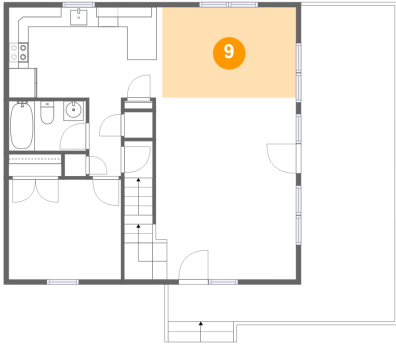

1230 Kaseys Lakeview Drive, Moneta, Bedford County, Virginia, United States, 24121

9 Floor 2 - Dining Area

Dimensions: 13'6" x 9'1"
Area: 123 sq. ft
Counted as Living Area:
Yes

Heated: Yes
Finished: Yes
Enclosed: Yes
Contiguous:
Yes
Permitted: Yes
Wet Space: No
Addition: No
Conversion: No