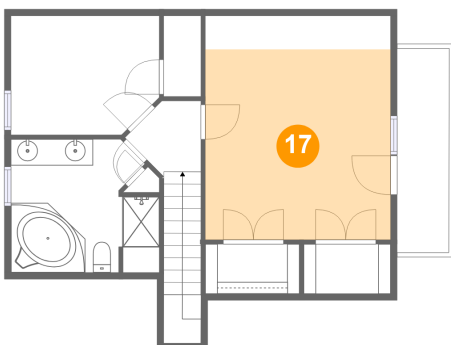

17 Floor 3 - Primary Bedroom

Dimensions: 14'2" x 17'0"
Area: 205 sq. ft
Counted as Living Area:
Yes

Heated: Yes
Finished: Yes
Enclosed: Yes
Contiguous:
Yes
Permitted: Yes
Wet Space: No
Addition: No
Conversion: No