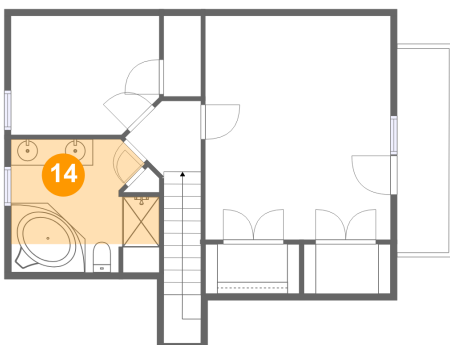

14 Floor 3 - Bath

Dimensions: 11'4" x 10'2"
Area: 81 sq. ft
Counted as Living Area:
Yes

Heated: Yes
Finished: Yes
Enclosed: Yes
Contiguous:
Yes
Permitted: Yes
Wet Space: Yes
Addition: No
Conversion: No