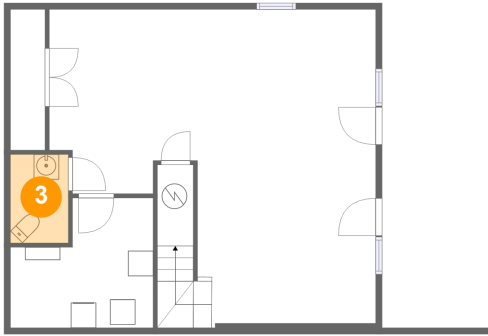

2 Floor 1 - Recreation Room

Dimensions: 25'11" x 24'10"
Area: 546 sq. ft
Counted as Living Area:
Yes

Heated: Yes
Finished: Yes
Enclosed: Yes
Contiguous:
Yes
Permitted: Yes
Wet Space: No
Addition: No
Conversion: No

1230 Kaseys Lakeview Drive, Moneta, Bedford County, Virginia, United States, 24121

3 Floor 1 - Wc

Dimensions: 4'7" x 7'0"
Area: 32 sq. ft
Counted as Living Area: Yes

Heated: Yes
Finished: Yes
Enclosed: Yes
Contiguous: Yes
Permitted: Yes
Wet Space: Yes
Addition: No
Conversion: No