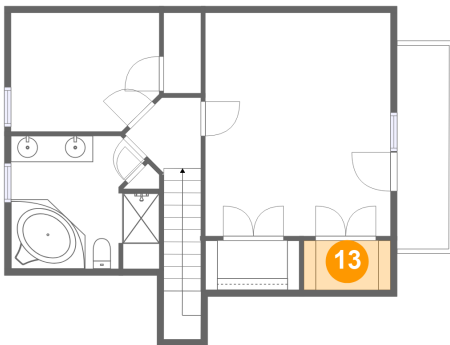

13 Floor 3 - W.i.c.

Dimensions: 6'7" x 3'9"
Area: 25 sq. ft
Counted as Living Area: No

Heated: Yes
Finished: Yes
Enclosed: Yes
Contiguous: Yes
Permitted: Yes
Wet Space: No
Addition: No
Conversion: No