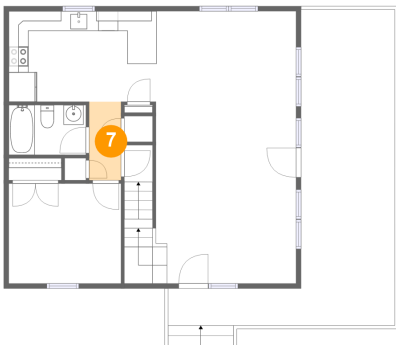

7 Floor 2 - Hall

Dimensions: 3'3" x 7'11"
Area: 25 sq. ft
Counted as Living Area:
Yes

Heated: Yes
Finished: Yes
Enclosed: Yes
Contiguous:
Yes
Permitted: Yes
Wet Space: No
Addition: No
Conversion: No