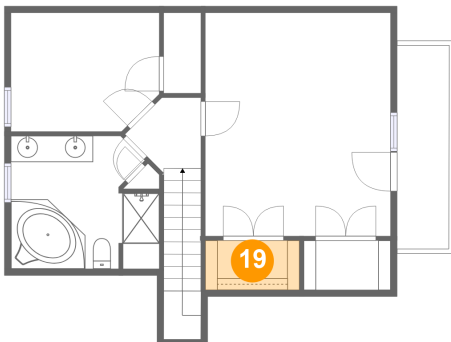

Dimensions: 11'4" x 9'1"
Area: 70 sq. ft
Counted as Living Area:
Yes

Heated: Yes
Finished: Yes
Enclosed: Yes
Contiguous:
Yes
Permitted: Yes
Wet Space: No
Addition: No
Conversion: No

19 Floor 3 - W.i.c.

Dimensions: 7'2" x 3'9"
Area: 27 sq. ft
Counted as Living Area: No