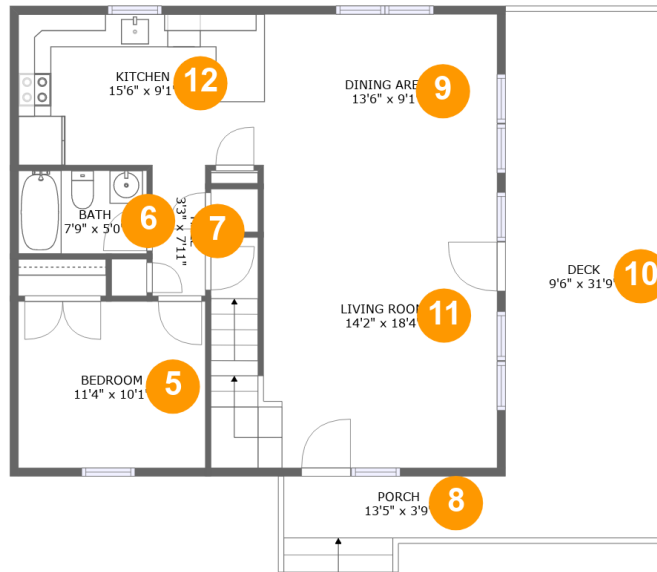

1230 Kaseys Lakeview Drive, Moneta, Bedford County, Virginia, United States, 24121

Room Dimensions

Floor 1**Total sqft: 1052****Living area: 679**

#	Room name	Dimensions	Area (sqft)	Counted as Living Area
1	Utility	11'4" x 10'3"	97 sq. ft	No
2	Recreation Room	25'11" x 24'10"	546 sq. ft	Yes
3	Wc	4'7" x 7'0"	32 sq. ft	Yes
4	Patio	10'0" x 26'9"	267 sq. ft	No

1230 Kaseys Lakeview Drive, Moneta, Bedford County, Virginia, United States, 24121

Room Dimensions

Floor 2

Total sqft: 1217

Living area: 852

#	Room name	Dimensions	Area (sqft)	Counted as Living Area
5	Bedroom	11'4" x 10'1"	114 sq. ft	Yes
6	Bath	7'9" x 5'0"	39 sq. ft	Yes
7	Hall	3'3" x 7'11"	25 sq. ft	Yes
8	Porch	13'5" x 3'9"	64 sq. ft	No
9	Dining Area	13'6" x 9'1"	123 sq. ft	Yes
10	Deck	9'6" x 31'9"	301 sq. ft	No
11	Living Room	14'2" x 18'4"	300 sq. ft	Yes
12	Kitchen	15'6" x 9'1"	141 sq. ft	Yes

1230 Kaseys Lakeview Drive, Moneta, Bedford County, Virginia, United States, 24121

Room Dimensions

Floor 3

Total sqft: 722

Living area: 474

#	Room name	Dimensions	Area (sqft)	Counted as Living Area
13	W.i.c.	6'7" x 3'9"	25 sq. ft	No
14	Bath	11'4" x 10'2"	81 sq. ft	Yes
15	Hall	5'9" x 5'4"	61 sq. ft	Yes
16	Balcony	3'11" x 15'6"	62 sq. ft	No
17	Primary Bedroom	14'2" x 17'0"	205 sq. ft	Yes
18	Bedroom	11'4" x 9'1"	70 sq. ft	Yes
19	W.i.c.	7'2" x 3'9"	27 sq. ft	No

1230 Kaseys Lakeview Drive, Moneta, Bedford County, Virginia, United States, 24121

3 Floor 1 - Wc

Dimensions: 4'7" x 7'0"
Area: 32 sq. ft
Counted as Living Area: Yes

Heated: Yes
Finished: Yes
Enclosed: Yes
Contiguous: Yes
Permitted: Yes
Wet Space: Yes
Addition: No
Conversion: No