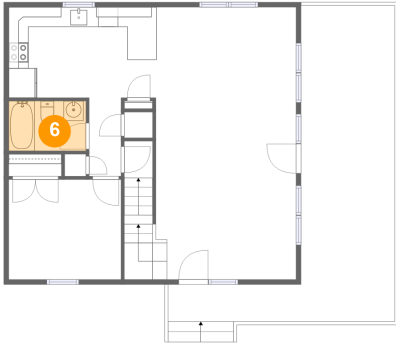

1230 Kaseys Lakeview Drive, Moneta, Bedford County, Virginia, United States, 24121

6 Floor 2 - Bath

Dimensions: 7'9" x 5'0"
Area: 39 sq. ft
Counted as Living Area:
Yes

Heated: Yes
Finished: Yes
Enclosed: Yes
Contiguous:
Yes
Permitted: Yes
Wet Space: Yes
Addition: No
Conversion: No