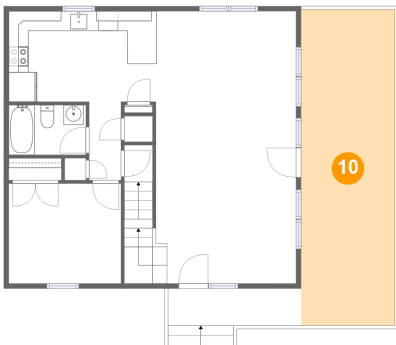

10 Floor 2 - Deck

Dimensions: 9'6" x 31'9"
Area: 301 sq. ft
Counted as Living Area: No

Heated: No
Finished: Yes
Enclosed: No
Contiguous: Yes
Permitted: Yes
Wet Space: No
Addition: No
Conversion: No