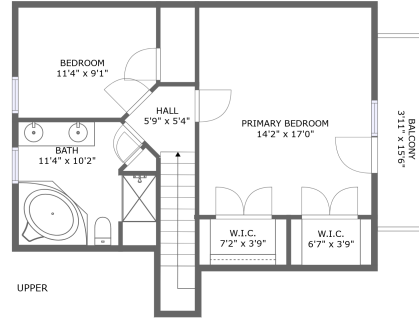

1230 Kaseys Lakeview Drive, Moneta, Bedford County, Virginia, United States, 24121

Property Summary

0 garages   **3** bedrooms   **2** bathrooms   **1** half baths

3 floors   **2,005** Gross Living Area sqft   **2,991** total sqft