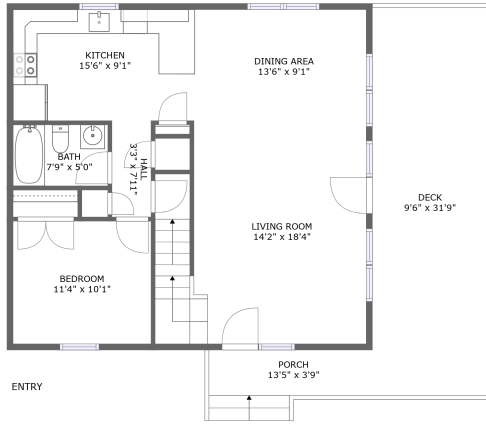

1230 Kaseys Lakeview Drive, Moneta, Bedford County, Virginia, United States, 24121

Property Summary

0 garages   **3** bedrooms   **2** bathrooms   **1** half baths

3 floors   **2,005** Gross Living Area sqft   **2,991** total sqft