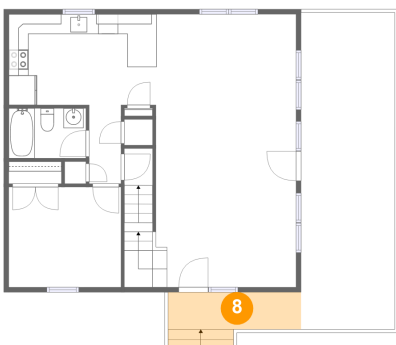

Dimensions: 11'4" x 10'1"
Area: 114 sq. ft
Counted as Living Area: Yes

Heated: Yes
Finished: Yes
Enclosed: Yes
Contiguous: Yes
Permitted: Yes
Wet Space: No
Addition: No
Conversion: No

1230 Kaseys Lakeview Drive, Moneta, Bedford County, Virginia, United States, 24121

6 Floor 2 - Bath

Dimensions: 7'9" x 5'0"
Area: 39 sq. ft
Counted as Living Area:
Yes

Heated: Yes
Finished: Yes
Enclosed: Yes
Contiguous:
Yes
Permitted: Yes
Wet Space: Yes
Addition: No
Conversion: No

7 Floor 2 - Hall

Dimensions: 3'3" x 7'11"
Area: 25 sq. ft
Counted as Living Area:
Yes

Heated: Yes
Finished: Yes
Enclosed: Yes
Contiguous:
Yes
Permitted: Yes
Wet Space: No
Addition: No
Conversion: No

8 Floor 2 - Porch

Dimensions: 13'5" x 3'9"
Area: 64 sq. ft
Counted as Living Area: No