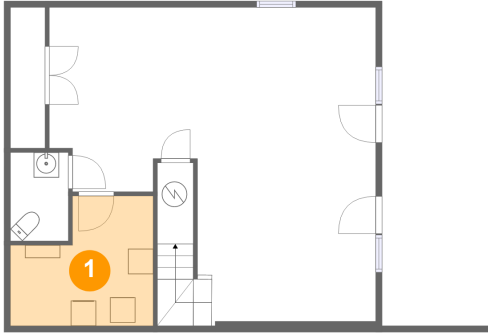

1230 Kaseys Lakeview Drive, Moneta, Bedford County, Virginia, United States, 24121

Room Dimensions

Floor 2

Total sqft: 1217

Living area: 852

#	Room name	Dimensions	Area (sqft)	Counted as Living Area
5	Bedroom	11'4" x 10'1"	114 sq. ft	Yes
6	Bath	7'9" x 5'0"	39 sq. ft	Yes
7	Hall	3'3" x 7'11"	25 sq. ft	Yes
8	Porch	13'5" x 3'9"	64 sq. ft	No
9	Dining Area	13'6" x 9'1"	123 sq. ft	Yes
10	Deck	9'6" x 31'9"	301 sq. ft	No
11	Living Room	14'2" x 18'4"	300 sq. ft	Yes
12	Kitchen	15'6" x 9'1"	141 sq. ft	Yes

1230 Kaseys Lakeview Drive, Moneta, Bedford County, Virginia, United States, 24121

Room Dimensions

Floor 3

Total sqft: 722

Living area: 474

#	Room name	Dimensions	Area (sqft)	Counted as Living Area
13	W.i.c.	6'7" x 3'9"	25 sq. ft	No
14	Bath	11'4" x 10'2"	81 sq. ft	Yes
15	Hall	5'9" x 5'4"	61 sq. ft	Yes
16	Balcony	3'11" x 15'6"	62 sq. ft	No
17	Primary Bedroom	14'2" x 17'0"	205 sq. ft	Yes
18	Bedroom	11'4" x 9'1"	70 sq. ft	Yes
19	W.i.c.	7'2" x 3'9"	27 sq. ft	No

1230 Kaseys Lakeview Drive, Moneta, Bedford County, Virginia, United States, 24121

1 Floor 1 - Utility

Dimensions: 11'4" x 10'3"
Area: 97 sq. ft
Counted as Living Area: No

Heated: Yes
Finished: No
Enclosed: Yes
Contiguous: Yes
Permitted: Yes
Wet Space: No
Addition: No
Conversion: No