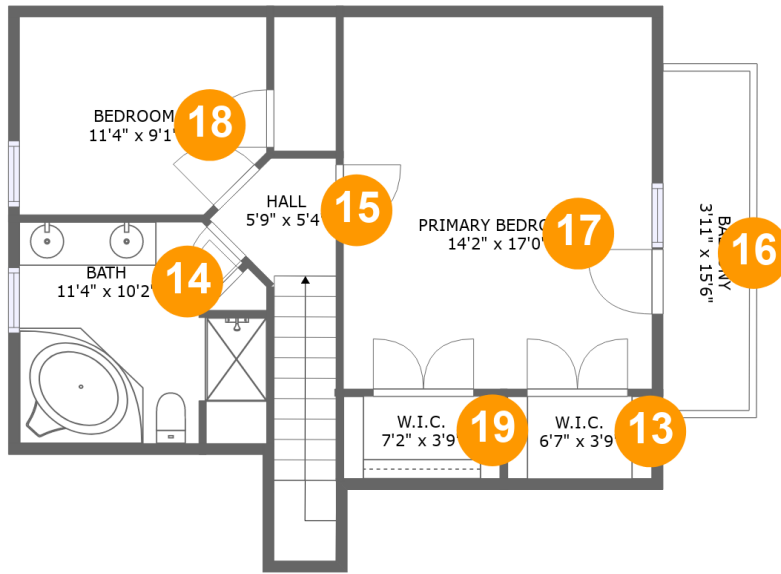

1230 Kaseys Lakeview Drive, Moneta, Bedford County, Virginia, United States, 24121

Room Dimensions

Floor 1**Total sqft: 1052****Living area: 679**

#	Room name	Dimensions	Area (sqft)	Counted as Living Area
1	Utility	11'4" x 10'3"	97 sq. ft	No
2	Recreation Room	25'11" x 24'10"	546 sq. ft	Yes
3	Wc	4'7" x 7'0"	32 sq. ft	Yes
4	Patio	10'0" x 26'9"	267 sq. ft	No

1230 Kaseys Lakeview Drive, Moneta, Bedford County, Virginia, United States, 24121

Room Dimensions

Floor 2

Total sqft: 1217

Living area: 852

#	Room name	Dimensions	Area (sqft)	Counted as Living Area
5	Bedroom	11'4" x 10'1"	114 sq. ft	Yes
6	Bath	7'9" x 5'0"	39 sq. ft	Yes
7	Hall	3'3" x 7'11"	25 sq. ft	Yes
8	Porch	13'5" x 3'9"	64 sq. ft	No
9	Dining Area	13'6" x 9'1"	123 sq. ft	Yes
10	Deck	9'6" x 31'9"	301 sq. ft	No
11	Living Room	14'2" x 18'4"	300 sq. ft	Yes
12	Kitchen	15'6" x 9'1"	141 sq. ft	Yes

1230 Kaseys Lakeview Drive, Moneta, Bedford County, Virginia, United States, 24121

Room Dimensions

Floor 3

Total sqft: 722

Living area: 474

#	Room name	Dimensions	Area (sqft)	Counted as Living Area
13	W.i.c.	6'7" x 3'9"	25 sq. ft	No
14	Bath	11'4" x 10'2"	81 sq. ft	Yes
15	Hall	5'9" x 5'4"	61 sq. ft	Yes
16	Balcony	3'11" x 15'6"	62 sq. ft	No
17	Primary Bedroom	14'2" x 17'0"	205 sq. ft	Yes
18	Bedroom	11'4" x 9'1"	70 sq. ft	Yes
19	W.i.c.	7'2" x 3'9"	27 sq. ft	No

1230 Kaseys Lakeview Drive, Moneta, Bedford County, Virginia, United States, 24121

3 Floor 1 - Wc

Dimensions: 4'7" x 7'0"
Area: 32 sq. ft
Counted as Living Area: Yes

Heated: Yes
Finished: Yes
Enclosed: Yes
Contiguous: Yes
Permitted: Yes
Wet Space: Yes
Addition: No
Conversion: No