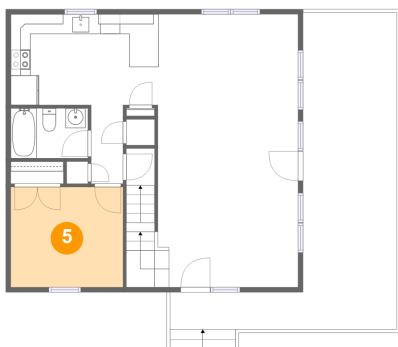

2 Floor 1 - Recreation Room

Dimensions: 25'11" x 24'10"
Area: 546 sq. ft
Counted as Living Area:
Yes

Heated: Yes
Finished: Yes
Enclosed: Yes
Contiguous:
Yes
Permitted: Yes
Wet Space: No
Addition: No
Conversion: No

1230 Kaseys Lakeview Drive, Moneta, Bedford County, Virginia, United States, 24121

3 Floor 1 - Wc

Dimensions: 4'7" x 7'0"
Area: 32 sq. ft
Counted as Living Area: Yes

Heated: Yes
Finished: Yes
Enclosed: Yes
Contiguous: Yes
Permitted: Yes
Wet Space: Yes
Addition: No
Conversion: No

4 Floor 1 - Patio

Dimensions: 10'0" x 26'9"
Area: 267 sq. ft
Counted as Living Area: No

Heated: No
Finished: Yes
Enclosed: No
Contiguous: Yes
Permitted: Yes
Wet Space: No
Addition: No
Conversion: No

5 Floor 2 - Bedroom

Dimensions: 11'4" x 10'1"
Area: 114 sq. ft
Counted as Living Area: Yes

Heated: Yes
Finished: Yes
Enclosed: Yes
Contiguous: Yes
Permitted: Yes
Wet Space: No
Addition: No
Conversion: No

1230 Kaseys Lakeview Drive, Moneta, Bedford County, Virginia, United States, 24121