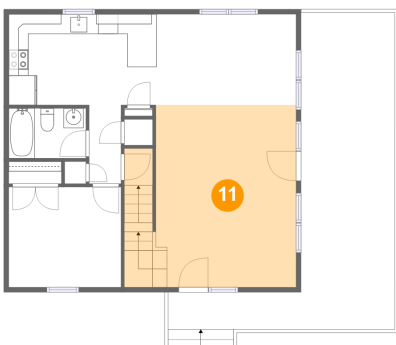

Heated: No
Finished: Yes
Enclosed: No
Contiguous: Yes
Permitted: Yes
Wet Space: No
Addition: No
Conversion: No

1230 Kaseys Lakeview Drive, Moneta, Bedford County, Virginia, United States, 24121**9 Floor 2 - Dining Area**

Dimensions: 13'6" x 9'1"
Area: 123 sq. ft
Counted as Living Area:
Yes

Heated: Yes
Finished: Yes
Enclosed: Yes
Contiguous:
Yes
Permitted: Yes
Wet Space: No
Addition: No
Conversion: No

10 Floor 2 - Deck

Dimensions: 9'6" x 31'9"
Area: 301 sq. ft
Counted as Living Area: No

Heated: No
Finished: Yes
Enclosed: No
Contiguous: Yes
Permitted: Yes
Wet Space: No
Addition: No
Conversion: No

11 Floor 2 - Living Room

Dimensions: 14'2" x 18'4"
Area: 300 sq. ft
Counted as Living Area:
Yes