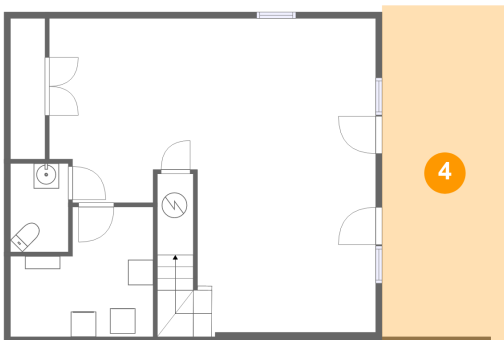

4 Floor 1 - Patio

Dimensions: 10'0" x 26'9"
Area: 267 sq. ft
Counted as Living Area: No

Heated: No
Finished: Yes
Enclosed: No
Contiguous: Yes
Permitted: Yes
Wet Space: No
Addition: No
Conversion: No