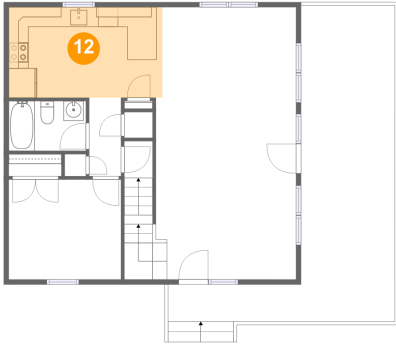

Heated: No
Finished: Yes
Enclosed: No
Contiguous: Yes
Permitted: Yes
Wet Space: No
Addition: No
Conversion: No

11 Floor 2 - Living Room

Dimensions: 14'2" x 18'4"
Area: 300 sq. ft
Counted as Living Area:
Yes

Heated: Yes
Finished: Yes
Enclosed: Yes
Contiguous:
Yes
Permitted: Yes
Wet Space: No
Addition: No
Conversion: No

1230 Kaseys Lakeview Drive, Moneta, Bedford County, Virginia, United States, 24121

12 Floor 2 - Kitchen