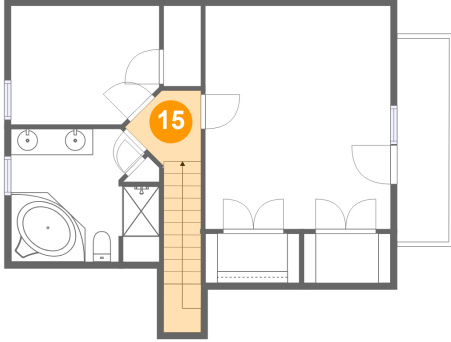

1230 Kaseys Lakeview Drive, Moneta, Bedford County, Virginia, United States, 24121

15 Floor 3 - Hall

Dimensions: 5'9" x 5'4"
Area: 61 sq. ft
Counted as Living Area:
Yes

Heated: Yes
Finished: Yes
Enclosed: Yes
Contiguous:
Yes
Permitted: Yes
Wet Space: No
Addition: No
Conversion: No