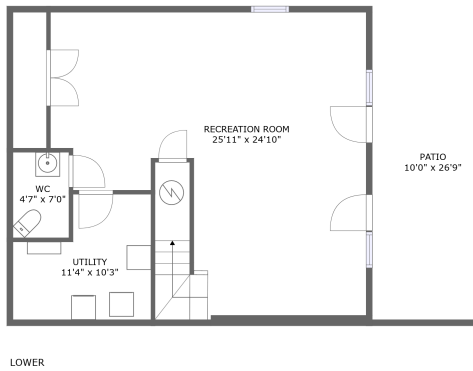

1230 Kaseys Lakeview Drive, Moneta, Bedford County, Virginia, United States, 24121

Property Summary

0 garages   **3** bedrooms   **2** bathrooms   **1** half baths

3 floors   **2,005** Gross Living Area sqft   **2,991** total sqft