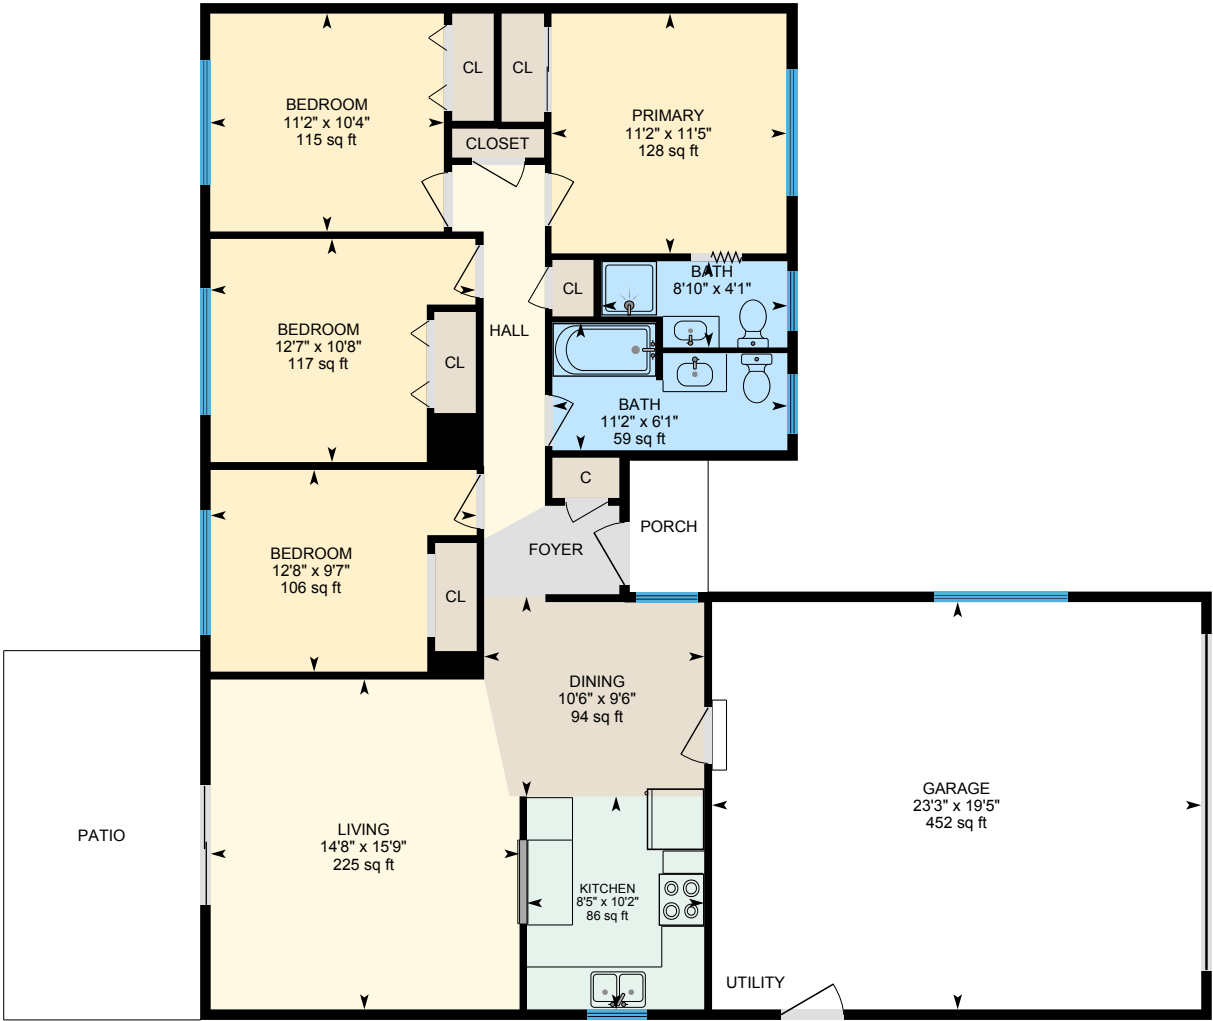

# 541 Comstock Ct, Modesto, CA

Main Floor Finished Area 1244.16 sq ft  
Unfinished Area 485.29 sq ft

PREPARED: 2025/02/13

White regions are excluded from total floor area in iGUIDE floor plans. All room dimensions and floor areas must be considered approximate and are subject to independent verification.