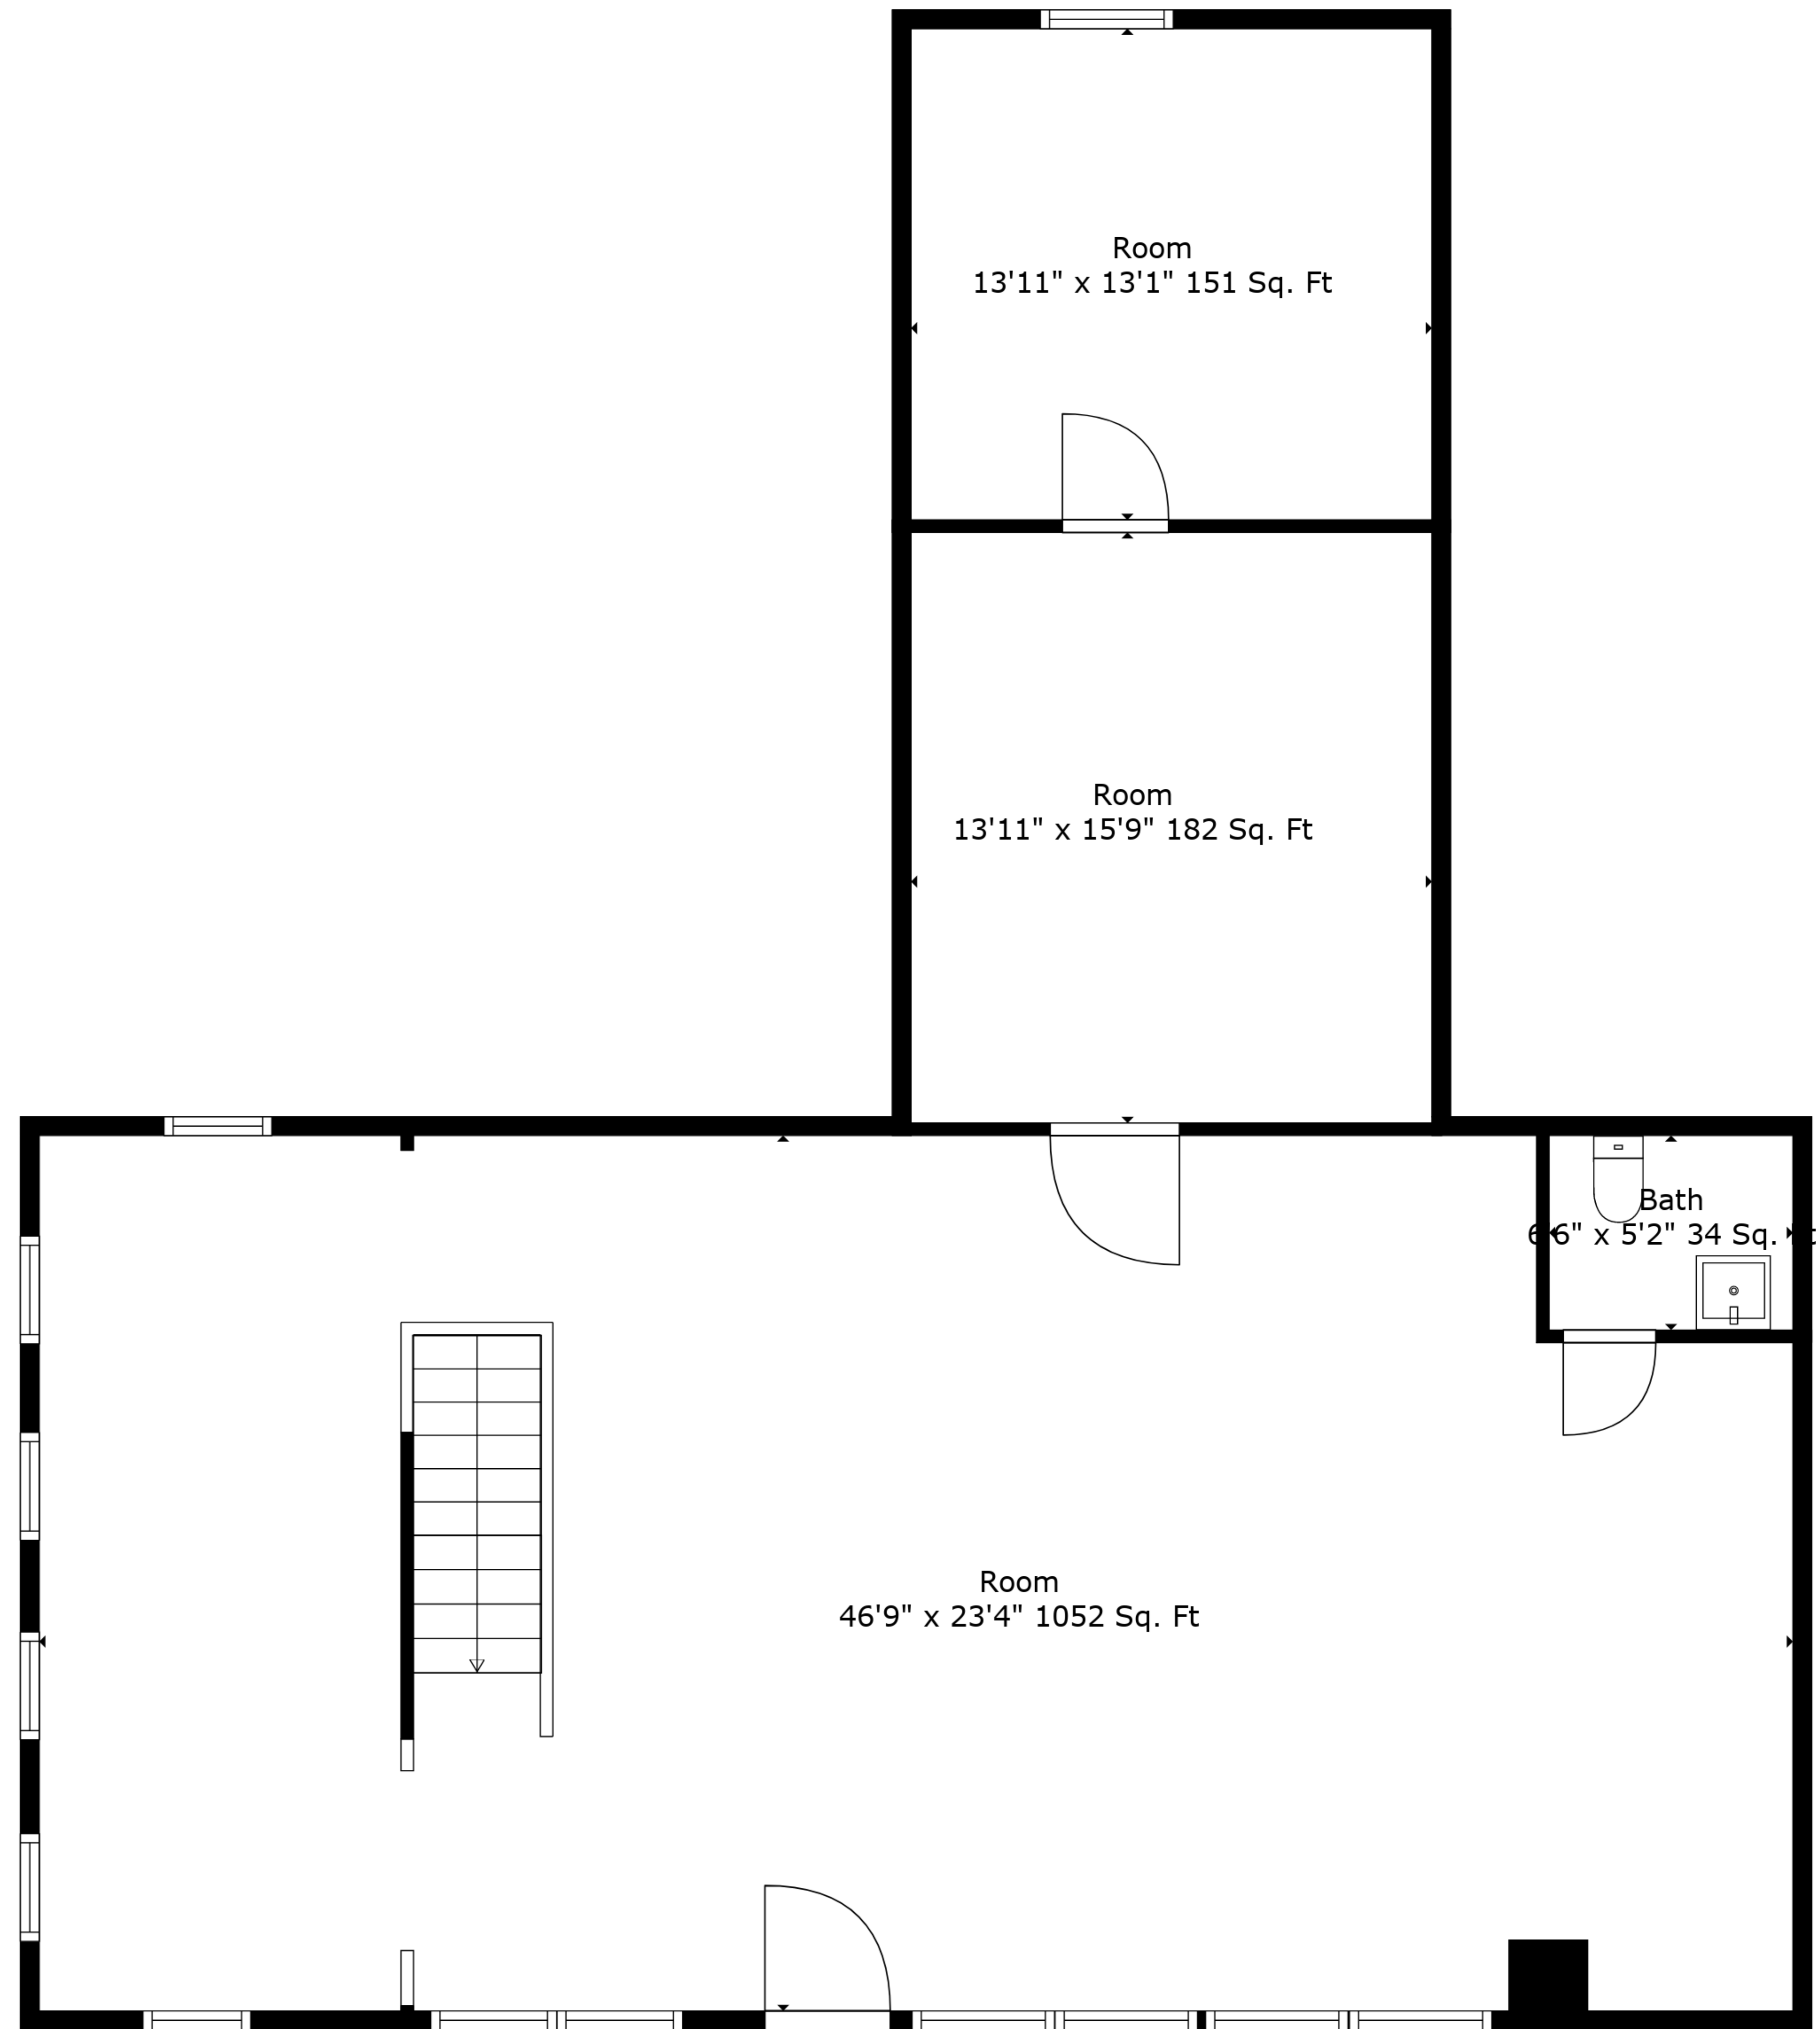

TOTAL: 2746 sq. ft
 FLOOR 1: 1314 sq. ft, FLOOR 2: 1432 sq. ft
 EXCLUDED AREAS: GARAGE: 600 sq. ft, LOW CEILING: 69 sq. ft

Measurements Are Deemed Highly Reliable But Not Guaranteed.

TOTAL: 2746 sq. ft
FLOOR 1: 1314 sq. ft, FLOOR 2: 1432 sq. ft
EXCLUDED AREAS: GARAGE: 600 sq. ft, LOW CEILING: 69 sq. ft

Measurements Are Deemed Highly Reliable But Not Guaranteed.

Floor 1

Floor 2

TOTAL: 2746 sq. ft
 FLOOR 1: 1314 sq. ft, FLOOR 2: 1432 sq. ft
 EXCLUDED AREAS: GARAGE: 600 sq. ft, LOW CEILING: 69 sq. ft

Measurements Are Deemed Highly Reliable But Not Guaranteed.