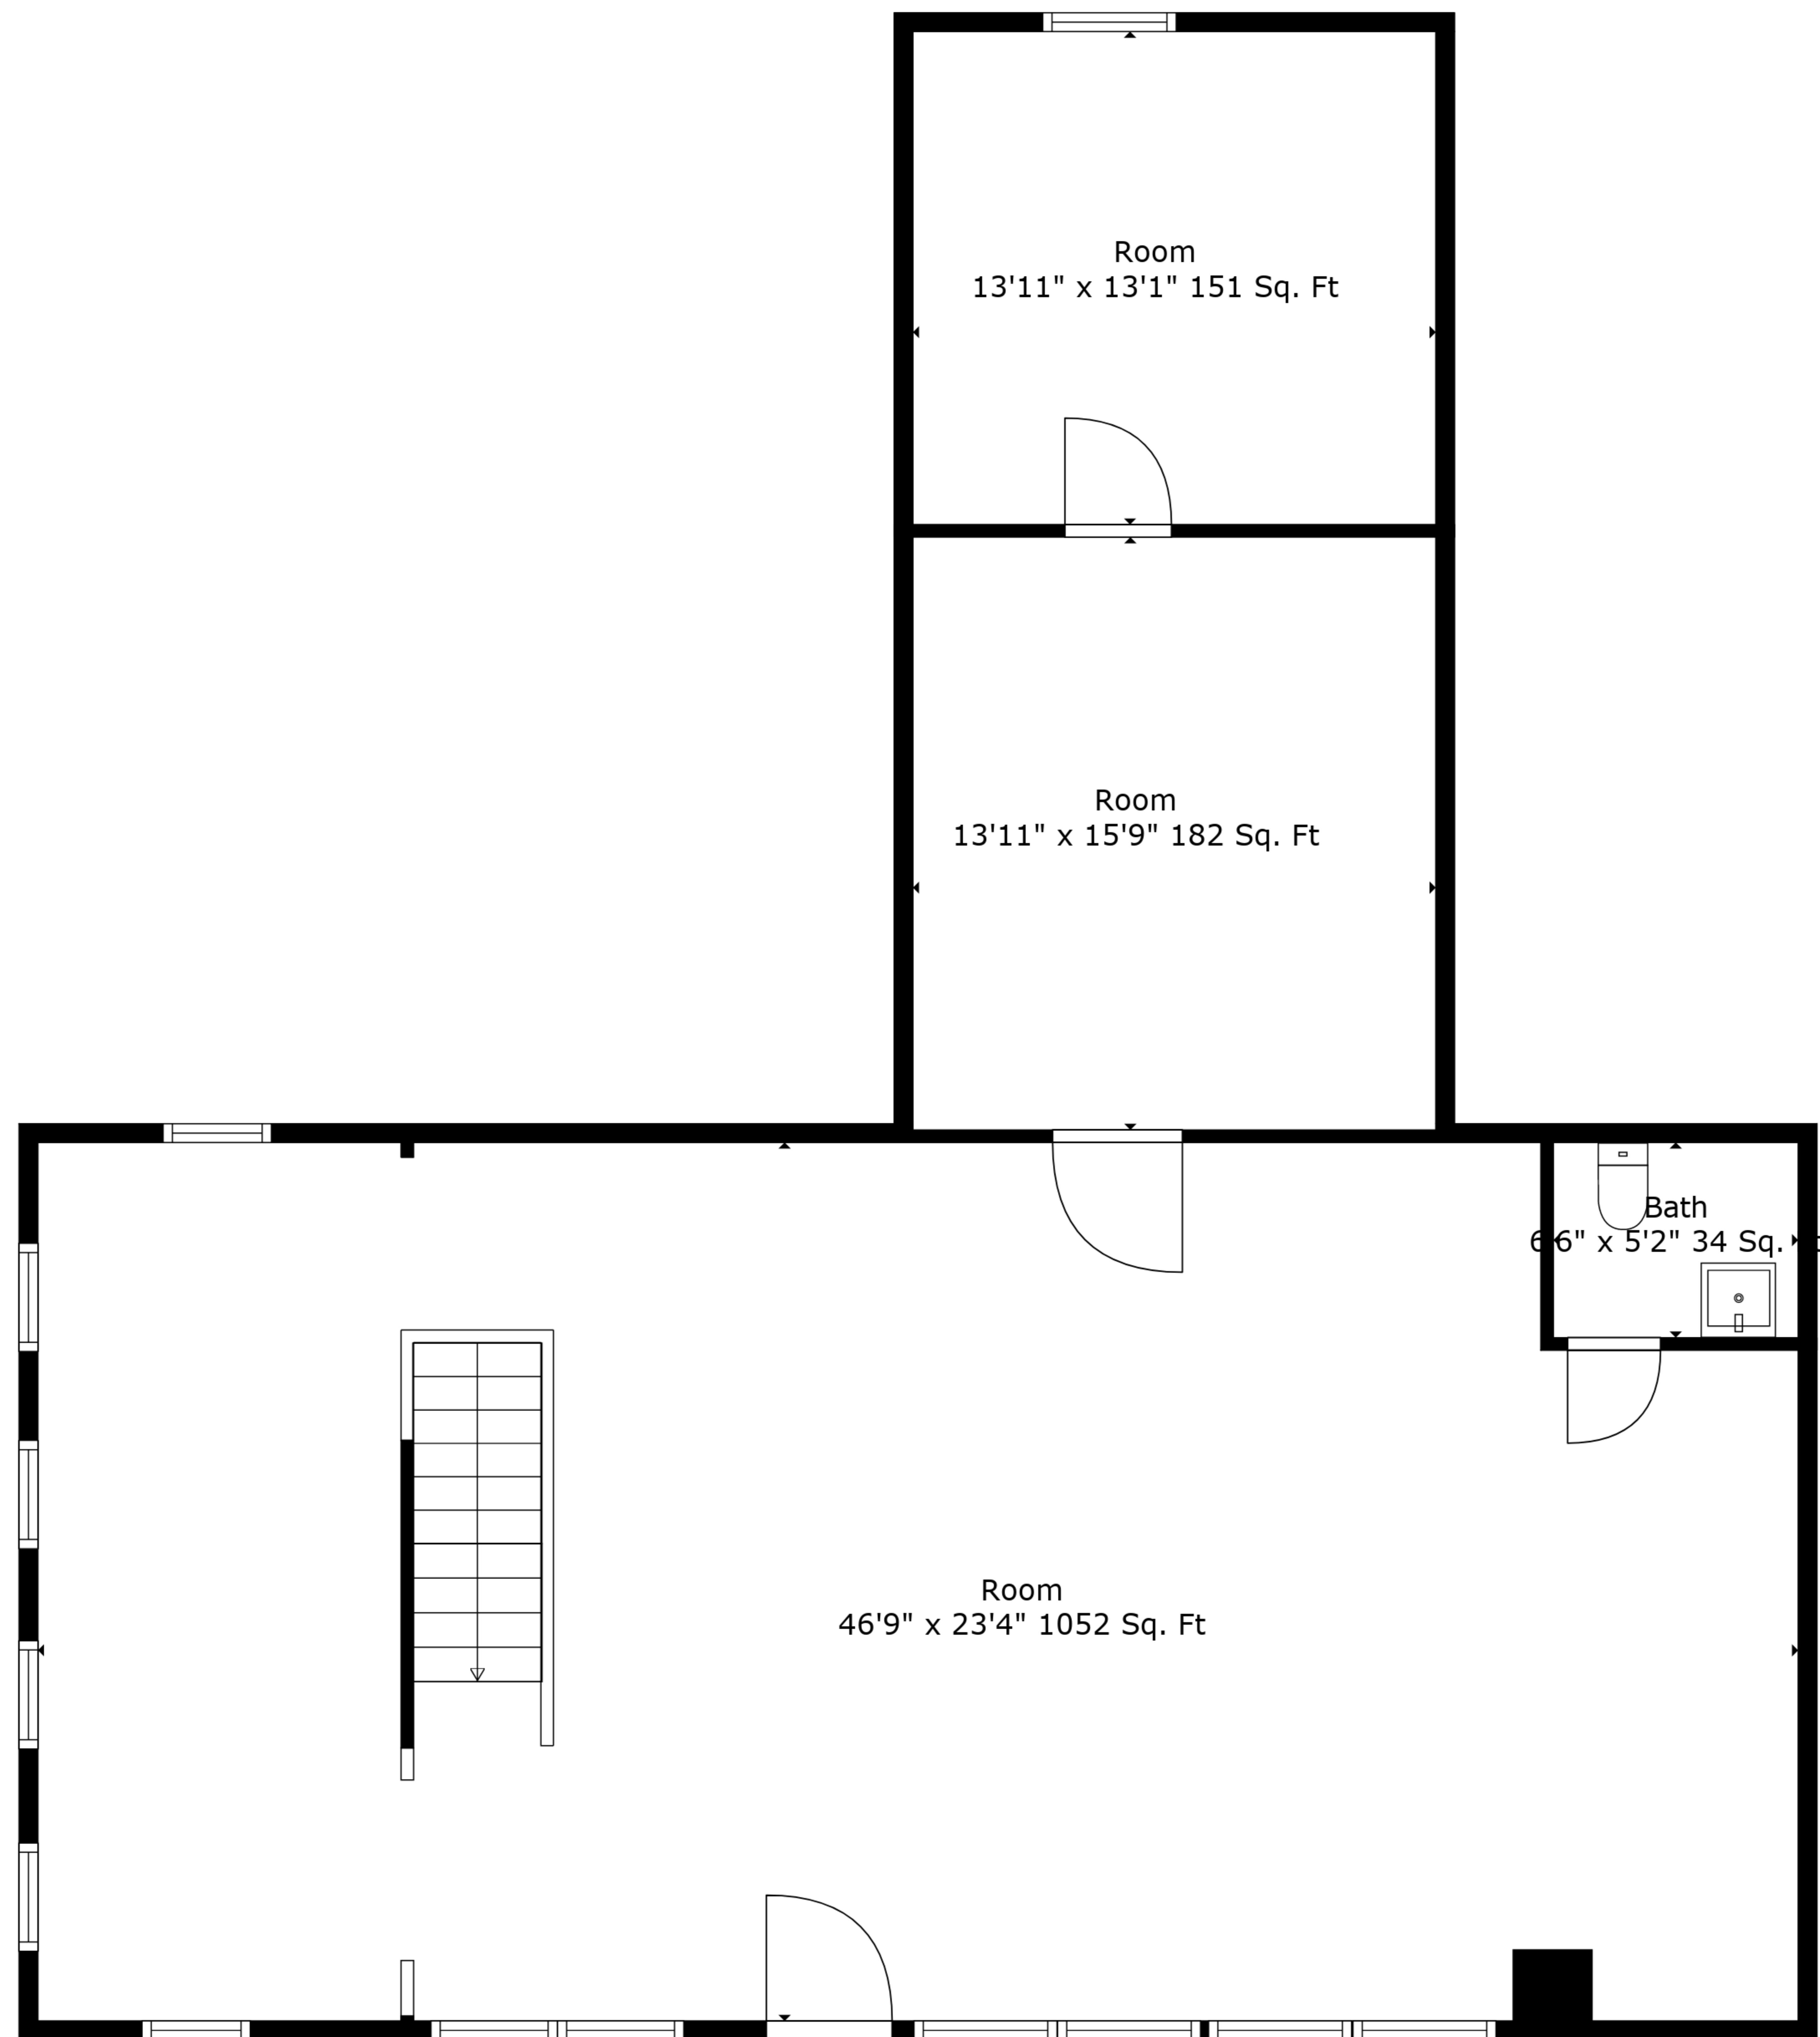

TOTAL: 2746 sq. ft
 FLOOR 1: 1314 sq. ft, FLOOR 2: 1432 sq. ft
 EXCLUDED AREAS: GARAGE: 600 sq. ft, LOW CEILING: 69 sq. ft

Measurements Are Deemed Highly Reliable But Not Guaranteed.

TOTAL: 2746 sq. ft
FLOOR 1: 1314 sq. ft, FLOOR 2: 1432 sq. ft
EXCLUDED AREAS: GARAGE: 600 sq. ft, LOW CEILING: 69 sq. ft

Measurements Are Deemed Highly Reliable But Not Guaranteed.

Floor 1

Floor 2

TOTAL: 2746 sq. ft
 FLOOR 1: 1314 sq. ft, FLOOR 2: 1432 sq. ft
 EXCLUDED AREAS: GARAGE: 600 sq. ft, LOW CEILING: 69 sq. ft

Measurements Are Deemed Highly Reliable But Not Guaranteed.