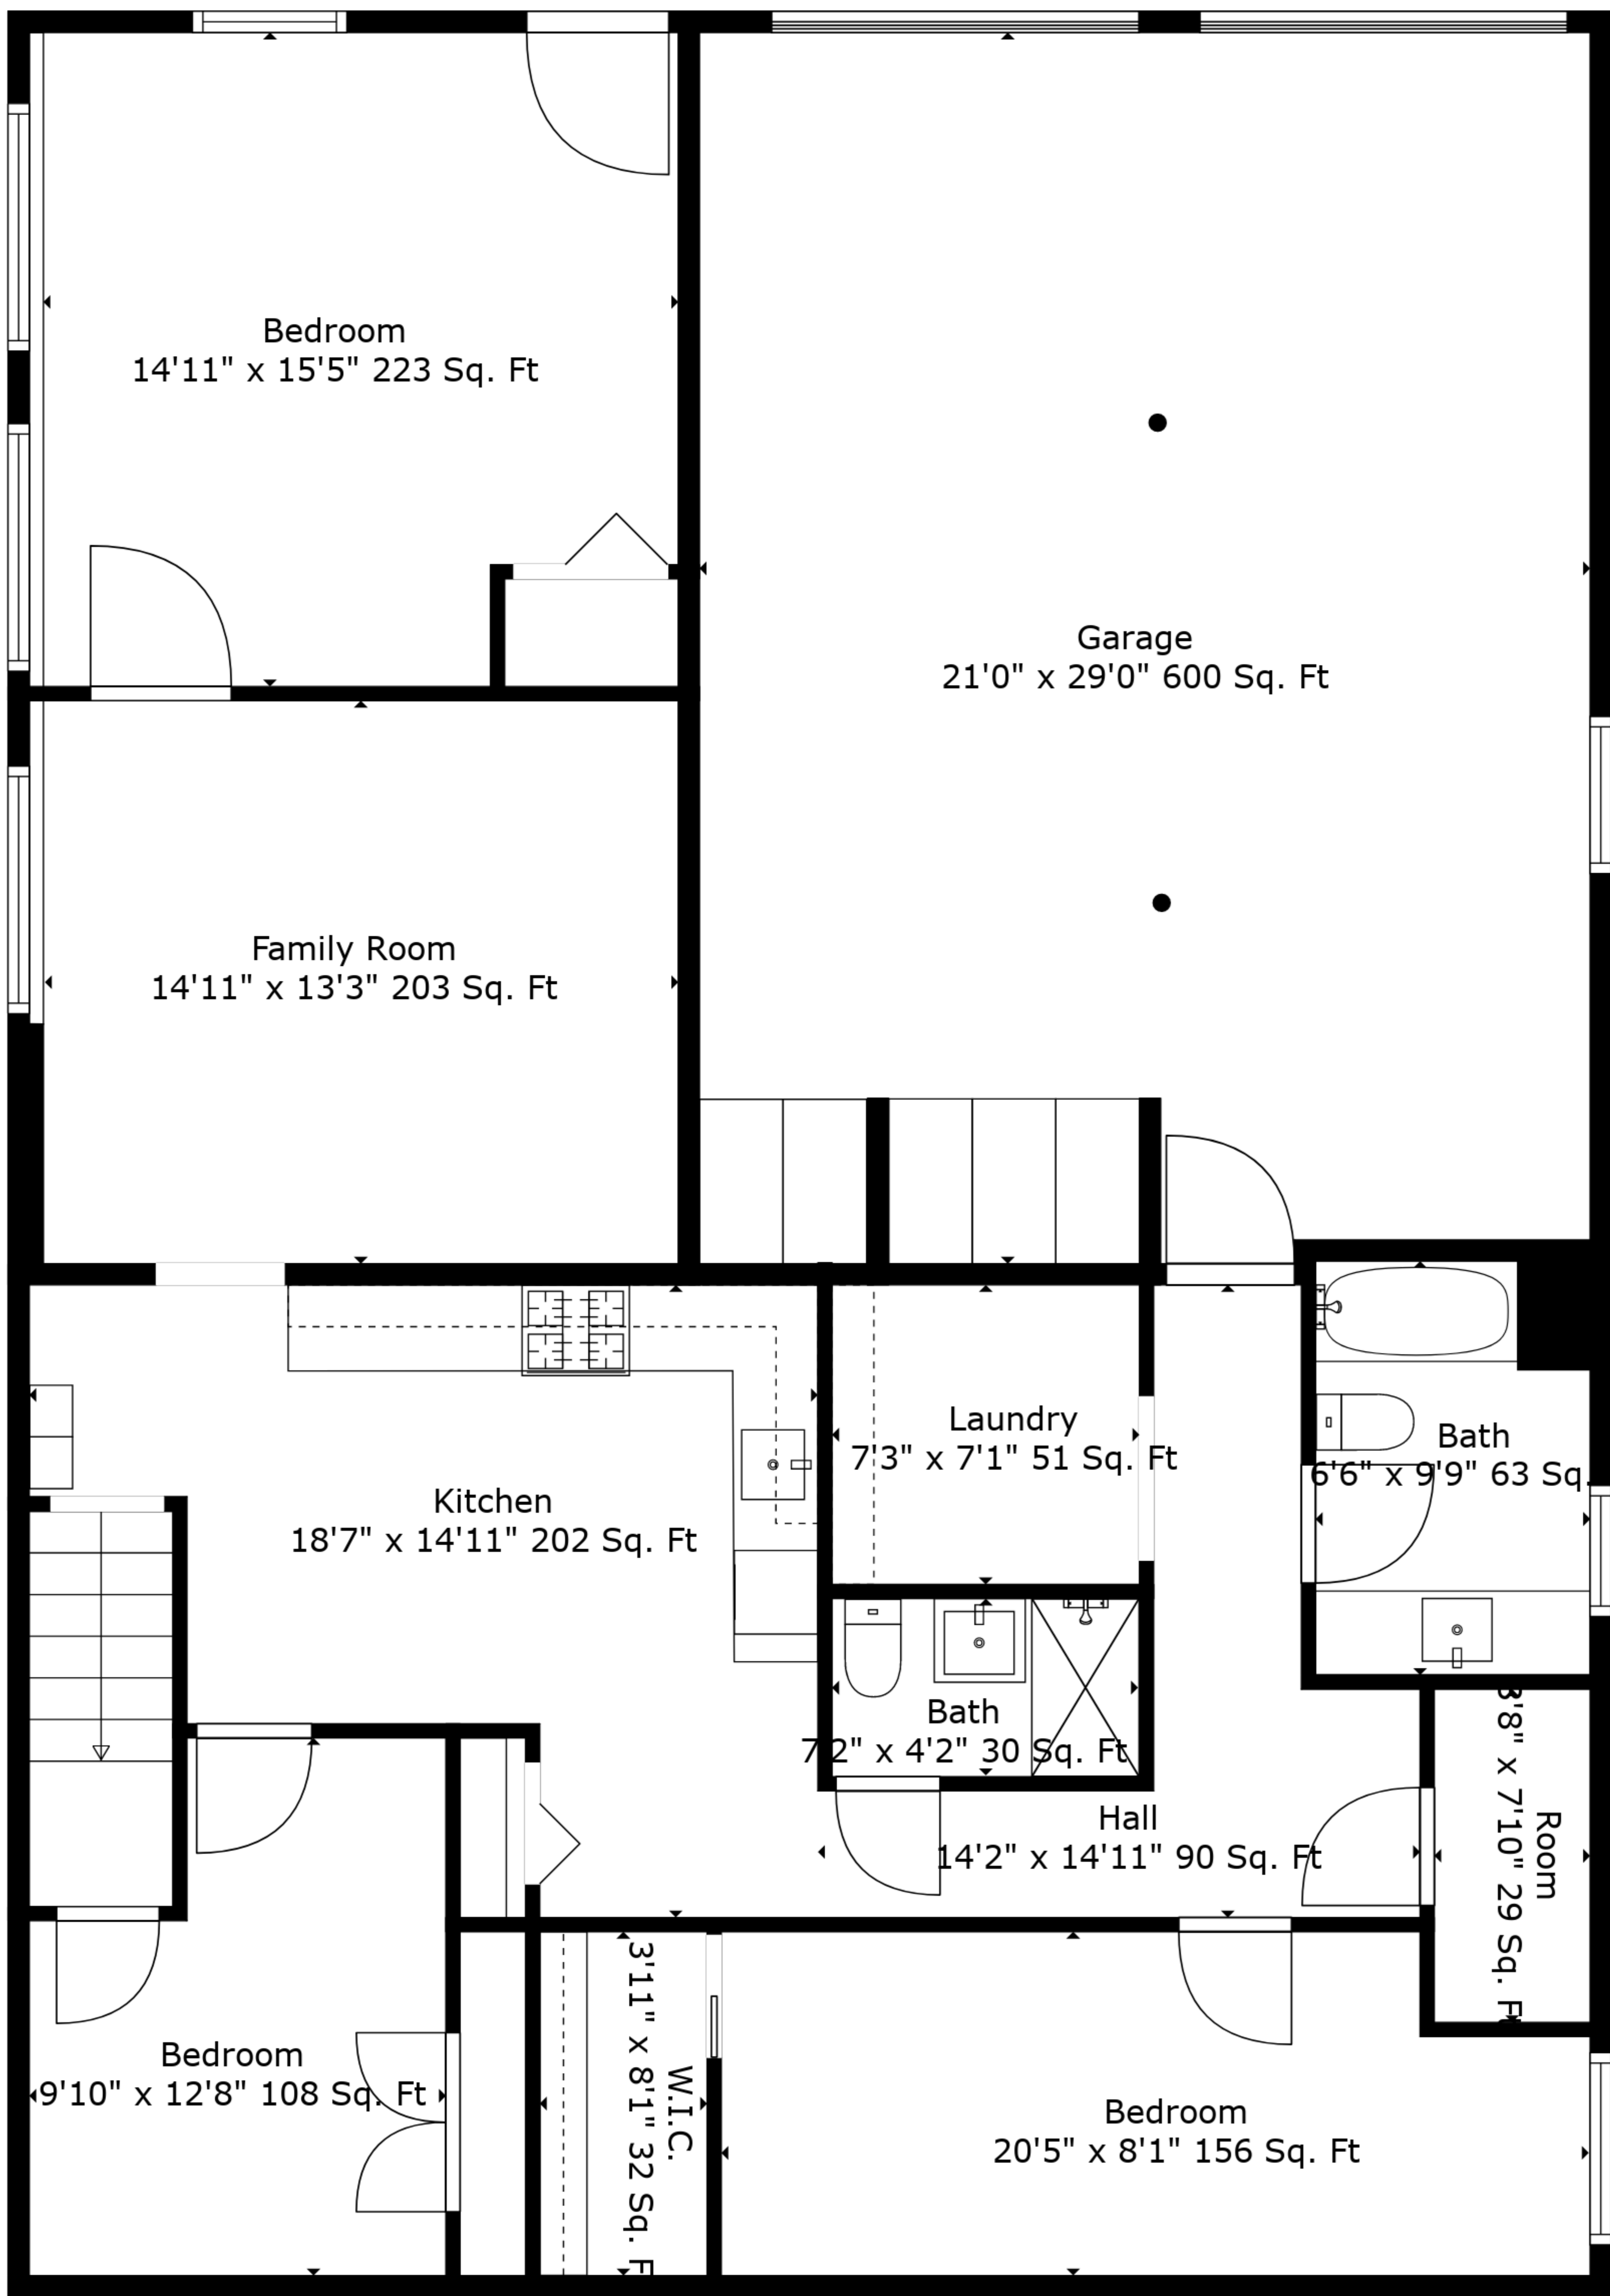

TOTAL: 2746 sq. ft
 FLOOR 1: 1314 sq. ft, FLOOR 2: 1432 sq. ft
 EXCLUDED AREAS: GARAGE: 600 sq. ft, LOW CEILING: 69 sq. ft

Measurements Are Deemed Highly Reliable But Not Guaranteed.

TOTAL: 2746 sq. ft
FLOOR 1: 1314 sq. ft, FLOOR 2: 1432 sq. ft
EXCLUDED AREAS: GARAGE: 600 sq. ft, LOW CEILING: 69 sq. ft

Measurements Are Deemed Highly Reliable But Not Guaranteed.

Floor 1

Floor 2

TOTAL: 2746 sq. ft
 FLOOR 1: 1314 sq. ft, FLOOR 2: 1432 sq. ft
 EXCLUDED AREAS: GARAGE: 600 sq. ft, LOW CEILING: 69 sq. ft

Measurements Are Deemed Highly Reliable But Not Guaranteed.