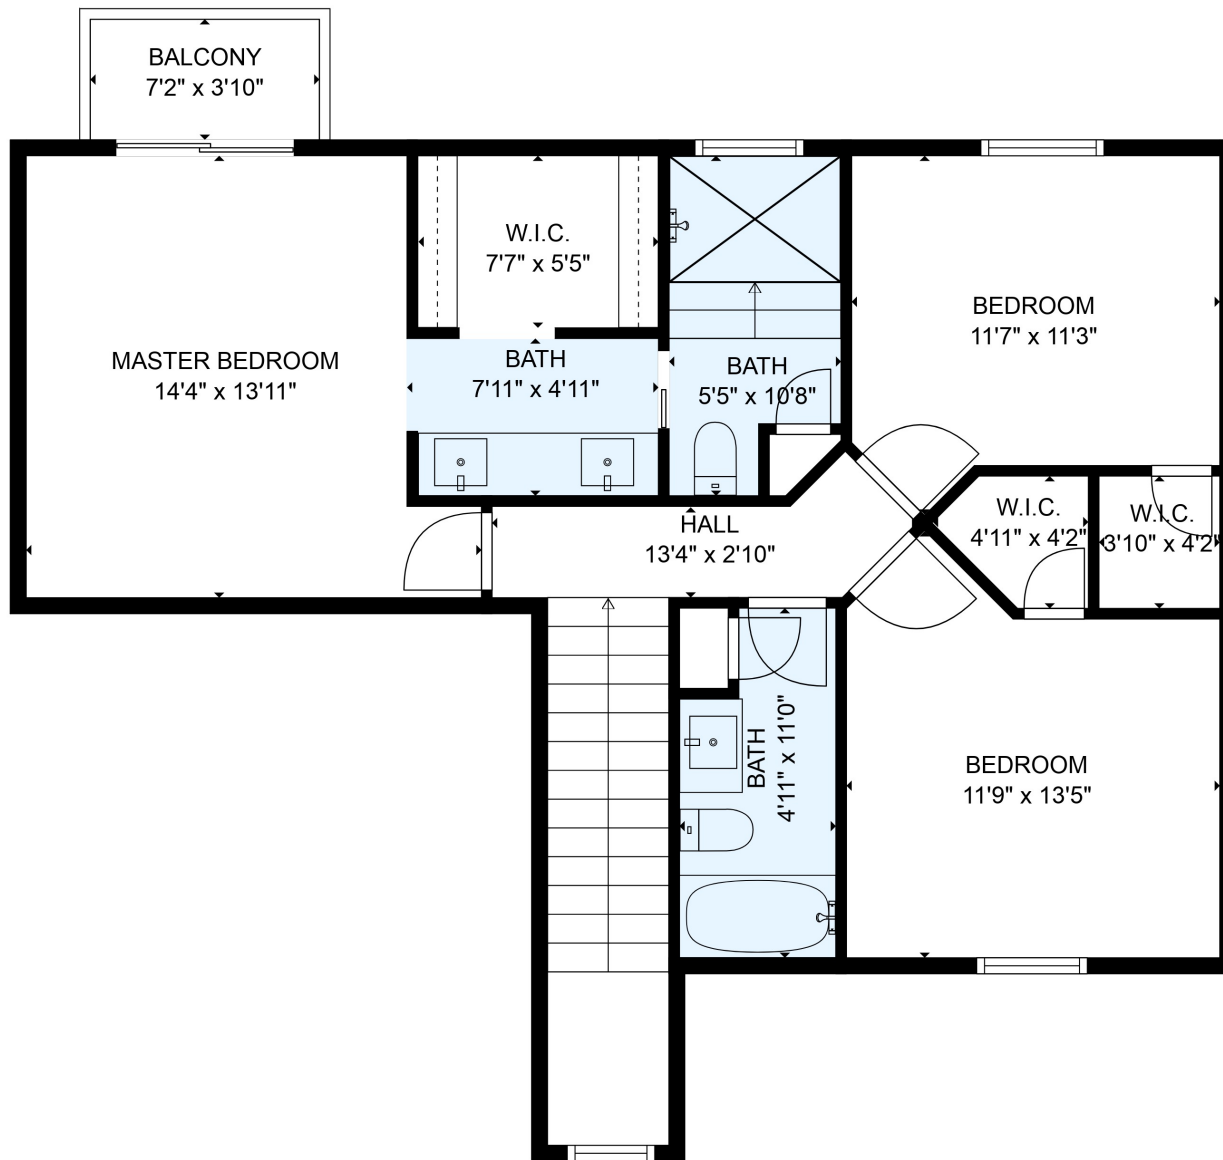

Total scanned area: 2959 sq. ft

MEASUREMENTS ARE CALCULATED BY CUBICASA TECHNOLOGY. DEEMED HIGHLY RELIABLE BUT NOT GUARANTEED.

Total scanned area: 2959 sq. ft

MEASUREMENTS ARE CALCULATED BY CUBICASA TECHNOLOGY. DEEMED HIGHLY RELIABLE BUT NOT GUARANTEED.

Total scanned area: 2959 sq. ft

MEASUREMENTS ARE CALCULATED BY CUBICASA TECHNOLOGY. DEEMED HIGHLY RELIABLE BUT NOT GUARANTEED.