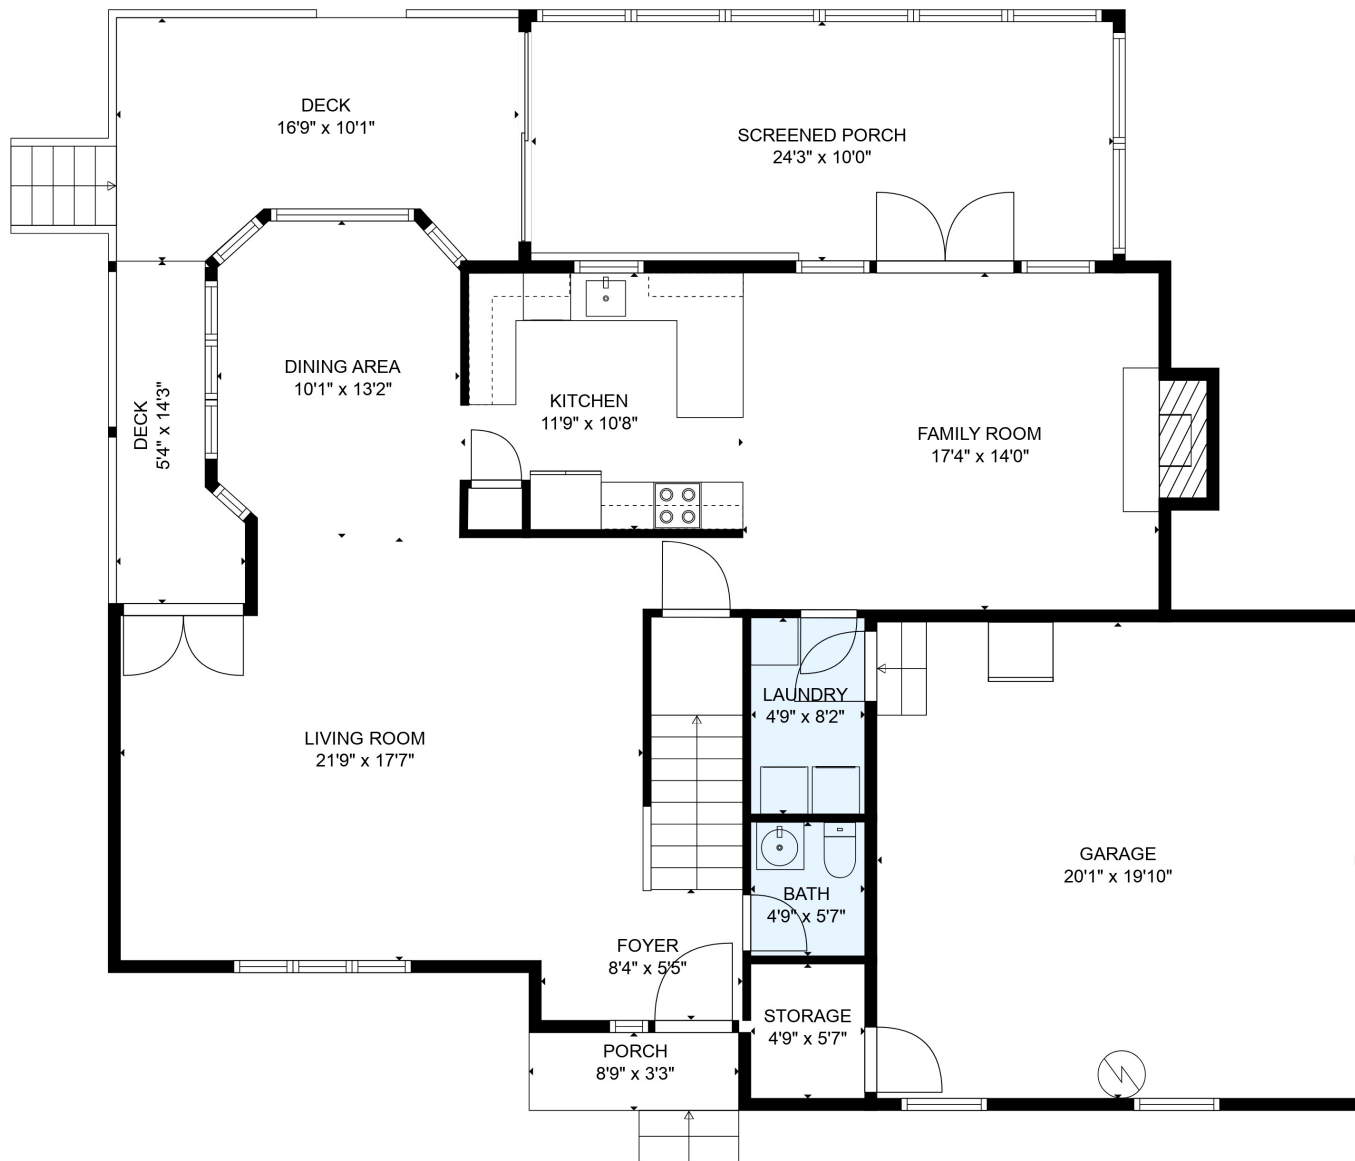

Total scanned area: 2959 sq. ft

MEASUREMENTS ARE CALCULATED BY CUBICASA TECHNOLOGY. DEEMED HIGHLY RELIABLE BUT NOT GUARANTEED.

Total scanned area: 2959 sq. ft

MEASUREMENTS ARE CALCULATED BY CUBICASA TECHNOLOGY. DEEMED HIGHLY RELIABLE BUT NOT GUARANTEED.

Total scanned area: 2959 sq. ft

MEASUREMENTS ARE CALCULATED BY CUBICASA TECHNOLOGY. DEEMED HIGHLY RELIABLE BUT NOT GUARANTEED.