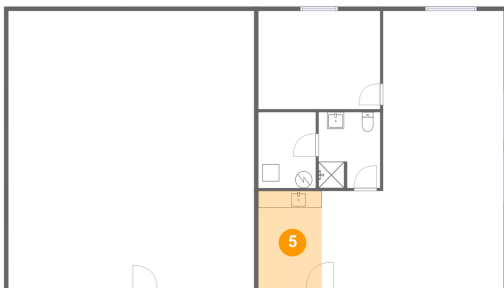

2 Floor 1 - Room

Dimensions: 6'10" x 9'0"
Area: 62 sq. ft
Counted as living area: No

Heated: No
Finished: No
Enclosed: Yes
Contiguous: Yes
Permitted: Yes
Wet space: No
Addition: No
Conversion: No

3331 E Colorado Blvd, Spearfish, SD, US

3 Floor 1 - Room

Dimensions: 21'7" x 33'1"
Area: 559 sq. ft
Counted as living area: Yes

Heated: Yes
Finished: Yes
Enclosed: Yes
Contiguous: Yes
Permitted: Yes
Wet space: No
Addition: No
Conversion: No

4 Floor 1 - Bath

Dimensions: 7'4" x 9'0"
Area: 65 sq. ft
Counted as living area: Yes

Heated: Yes
Finished: Yes
Enclosed: Yes
Contiguous: Yes
Permitted: Yes
Wet space: Yes
Addition: No
Conversion: No

5 Floor 1 - Bar

Dimensions: 7'6" x 11'9"
Area: 88 sq. ft
Counted as living area: Yes