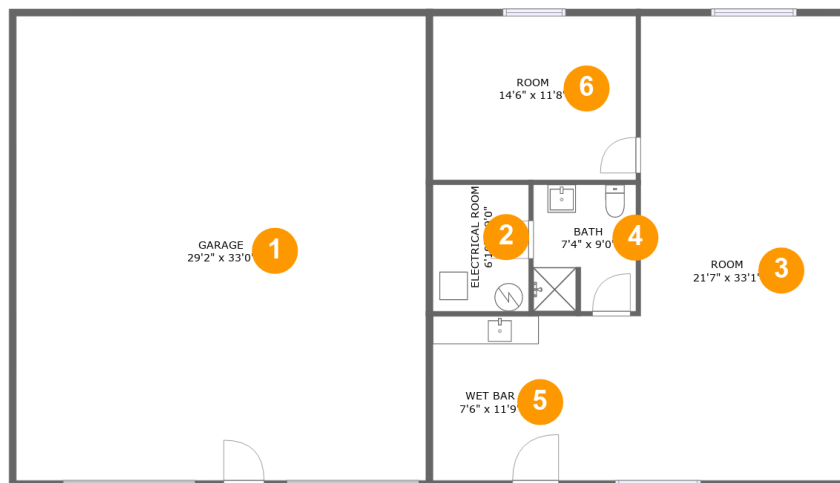

3331 E Colorado Blvd, Spearfish, SD, US

FLOOR 1

Property summary

 **1** Garages

 **0** Bedrooms

 **1** Bathrooms

 **0** Half baths

 **1** Floors

 **961** Gross living area sqft

 **2,039** Total sqft

3331 E Colorado Blvd, Spearfish, SD, US

Room dimensions

Floor 1

Total sqft: 2039 Living area: 961

#		Dimensions	sqft	Counted as living area
1	Garage	29'2" x 33'0"	965 sq. ft	No
2	Room	6'10" x 9'0"	62 sq. ft	No
3	Room	21'7" x 33'1"	559 sq. ft	Yes
4	Bath	7'4" x 9'0"	65 sq. ft	Yes
5	Bar	7'6" x 11'9"	88 sq. ft	Yes
6	Room	14'6" x 11'8"	169 sq. ft	Yes

3331 E Colorado Blvd,Spearfish,SD,US

1 Floor 1 - Garage

Dimensions: 29'2" x 33'0"
Area: 965 sq. ft
Counted as living area: No

Heated: No
Finished: No
Enclosed: Yes
Contiguous: Yes
Permitted: Yes
Wet space: No
Addition: No
Conversion: No

2 Floor 1 - Room

Dimensions: 6'10" x 9'0"
Area: 62 sq. ft
Counted as living area: No

Heated: No
Finished: No
Enclosed: Yes
Contiguous: Yes
Permitted: Yes
Wet space: No
Addition: No
Conversion: No

3331 E Colorado Blvd, Spearfish, SD, US