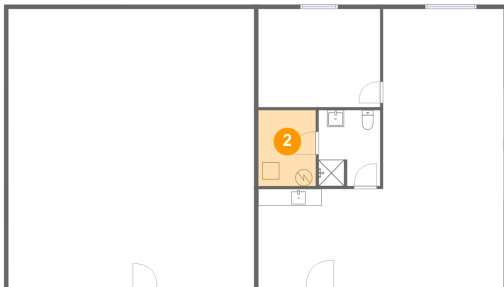

 **961** Gross living area sqft

 **2,039** Total sqft

3331 E Colorado Blvd, Spearfish, SD, US

Room dimensions

Floor 1

Total sqft: 2039 Living area: 961

#		Dimensions	sqft	Counted as living area
1	Garage	29'2" x 33'0"	965 sq. ft	No
2	Room	6'10" x 9'0"	62 sq. ft	No
3	Room	21'7" x 33'1"	559 sq. ft	Yes
4	Bath	7'4" x 9'0"	65 sq. ft	Yes
5	Bar	7'6" x 11'9"	88 sq. ft	Yes
6	Room	14'6" x 11'8"	169 sq. ft	Yes

3331 E Colorado Blvd,Spearfish,SD,US

1 Floor 1 - Garage

Dimensions: 29'2" x 33'0"
Area: 965 sq. ft
Counted as living area: No

Heated: No
Finished: No
Enclosed: Yes
Contiguous: Yes
Permitted: Yes
Wet space: No
Addition: No
Conversion: No

2 Floor 1 - Room

Dimensions: 6'10" x 9'0"
Area: 62 sq. ft
Counted as living area: No

Heated: No
Finished: No
Enclosed: Yes
Contiguous: Yes
Permitted: Yes
Wet space: No
Addition: No
Conversion: No

3331 E Colorado Blvd, Spearfish, SD, US