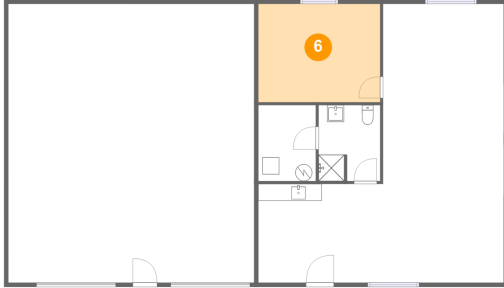

Dimensions: 7'4" x 9'0"
Area: 65 sq. ft
Counted as living area: Yes

Heated: Yes
Finished: Yes
Enclosed: Yes
Contiguous: Yes
Permitted: Yes
Wet space: Yes
Addition: No
Conversion: No

5 Floor 1 - Bar

Dimensions: 7'6" x 11'9"
Area: 88 sq. ft
Counted as living area: Yes

Heated: Yes
Finished: Yes
Enclosed: Yes
Contiguous: Yes
Permitted: Yes
Wet space: No
Addition: No
Conversion: No

3331 E Colorado Blvd,Spearfish,SD,US

6 Floor 1 - Room

Dimensions: 14'6" x 11'8"
Area: 169 sq. ft
Counted as living area: Yes