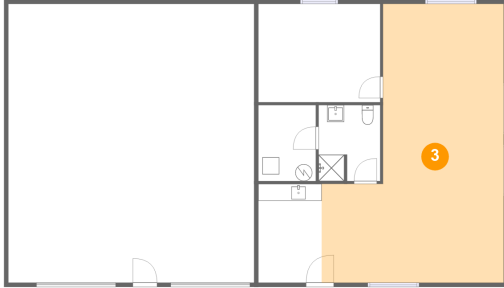

3331 E Colorado Blvd,Spearfish,SD,US

1 Floor 1 - Garage

Dimensions: 29'2" x 33'0"
Area: 965 sq. ft
Counted as living area: No

Heated: No
Finished: No
Enclosed: Yes
Contiguous: Yes
Permitted: Yes
Wet space: No
Addition: No
Conversion: No

2 Floor 1 - Room

Dimensions: 6'10" x 9'0"
Area: 62 sq. ft
Counted as living area: No

Heated: No
Finished: No
Enclosed: Yes
Contiguous: Yes
Permitted: Yes
Wet space: No
Addition: No
Conversion: No

3331 E Colorado Blvd, Spearfish, SD, US

3 Floor 1 - Room

Dimensions: 21'7" x 33'1"
Area: 559 sq. ft
Counted as living area: Yes

Heated: Yes
Finished: Yes
Enclosed: Yes
Contiguous: Yes
Permitted: Yes
Wet space: No
Addition: No
Conversion: No

4 Floor 1 - Bath

Dimensions: 7'4" x 9'0"
Area: 65 sq. ft
Counted as living area: Yes

Heated: Yes
Finished: Yes
Enclosed: Yes
Contiguous: Yes
Permitted: Yes
Wet space: Yes
Addition: No
Conversion: No

5 Floor 1 - Bar

Dimensions: 7'6" x 11'9"
Area: 88 sq. ft
Counted as living area: Yes