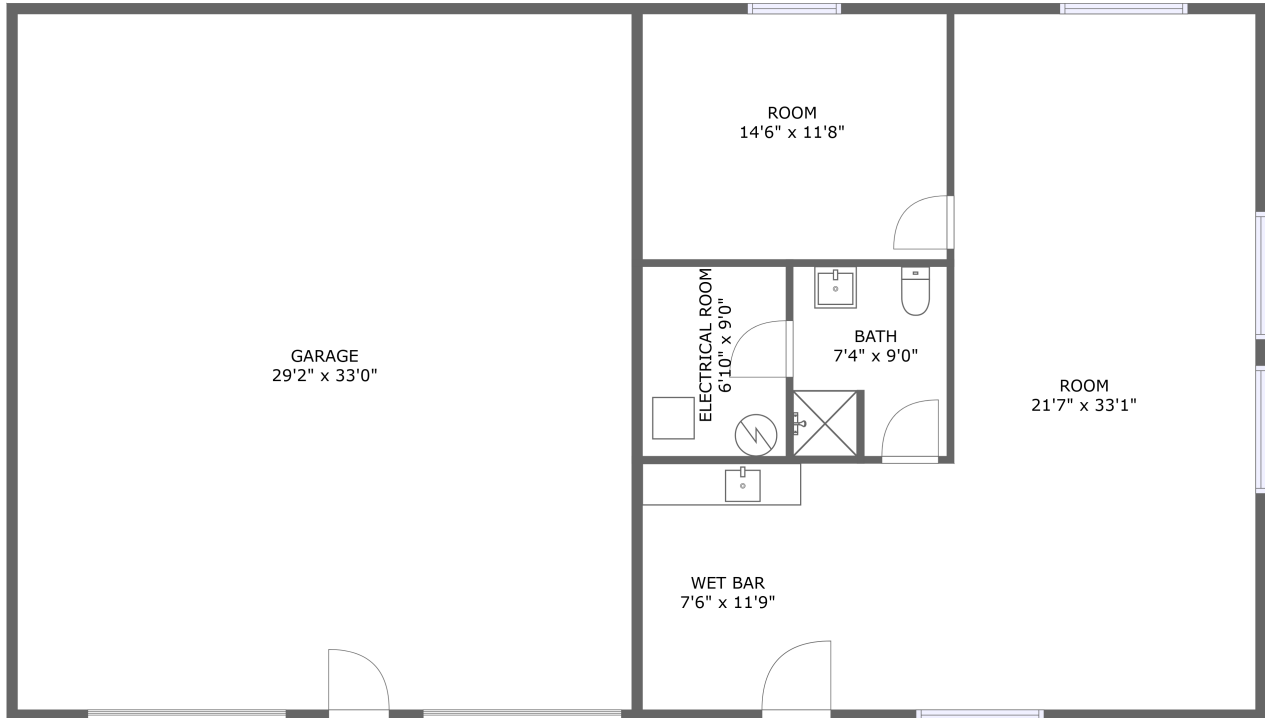

3331 E Colorado Blvd, Spearfish, SD, US

FLOOR 1

Property summary

1 Garages

0 Bedrooms

1 Bathrooms

0 Half baths

1 Floors

961 Gross living area sqft

2,039 Total sqft