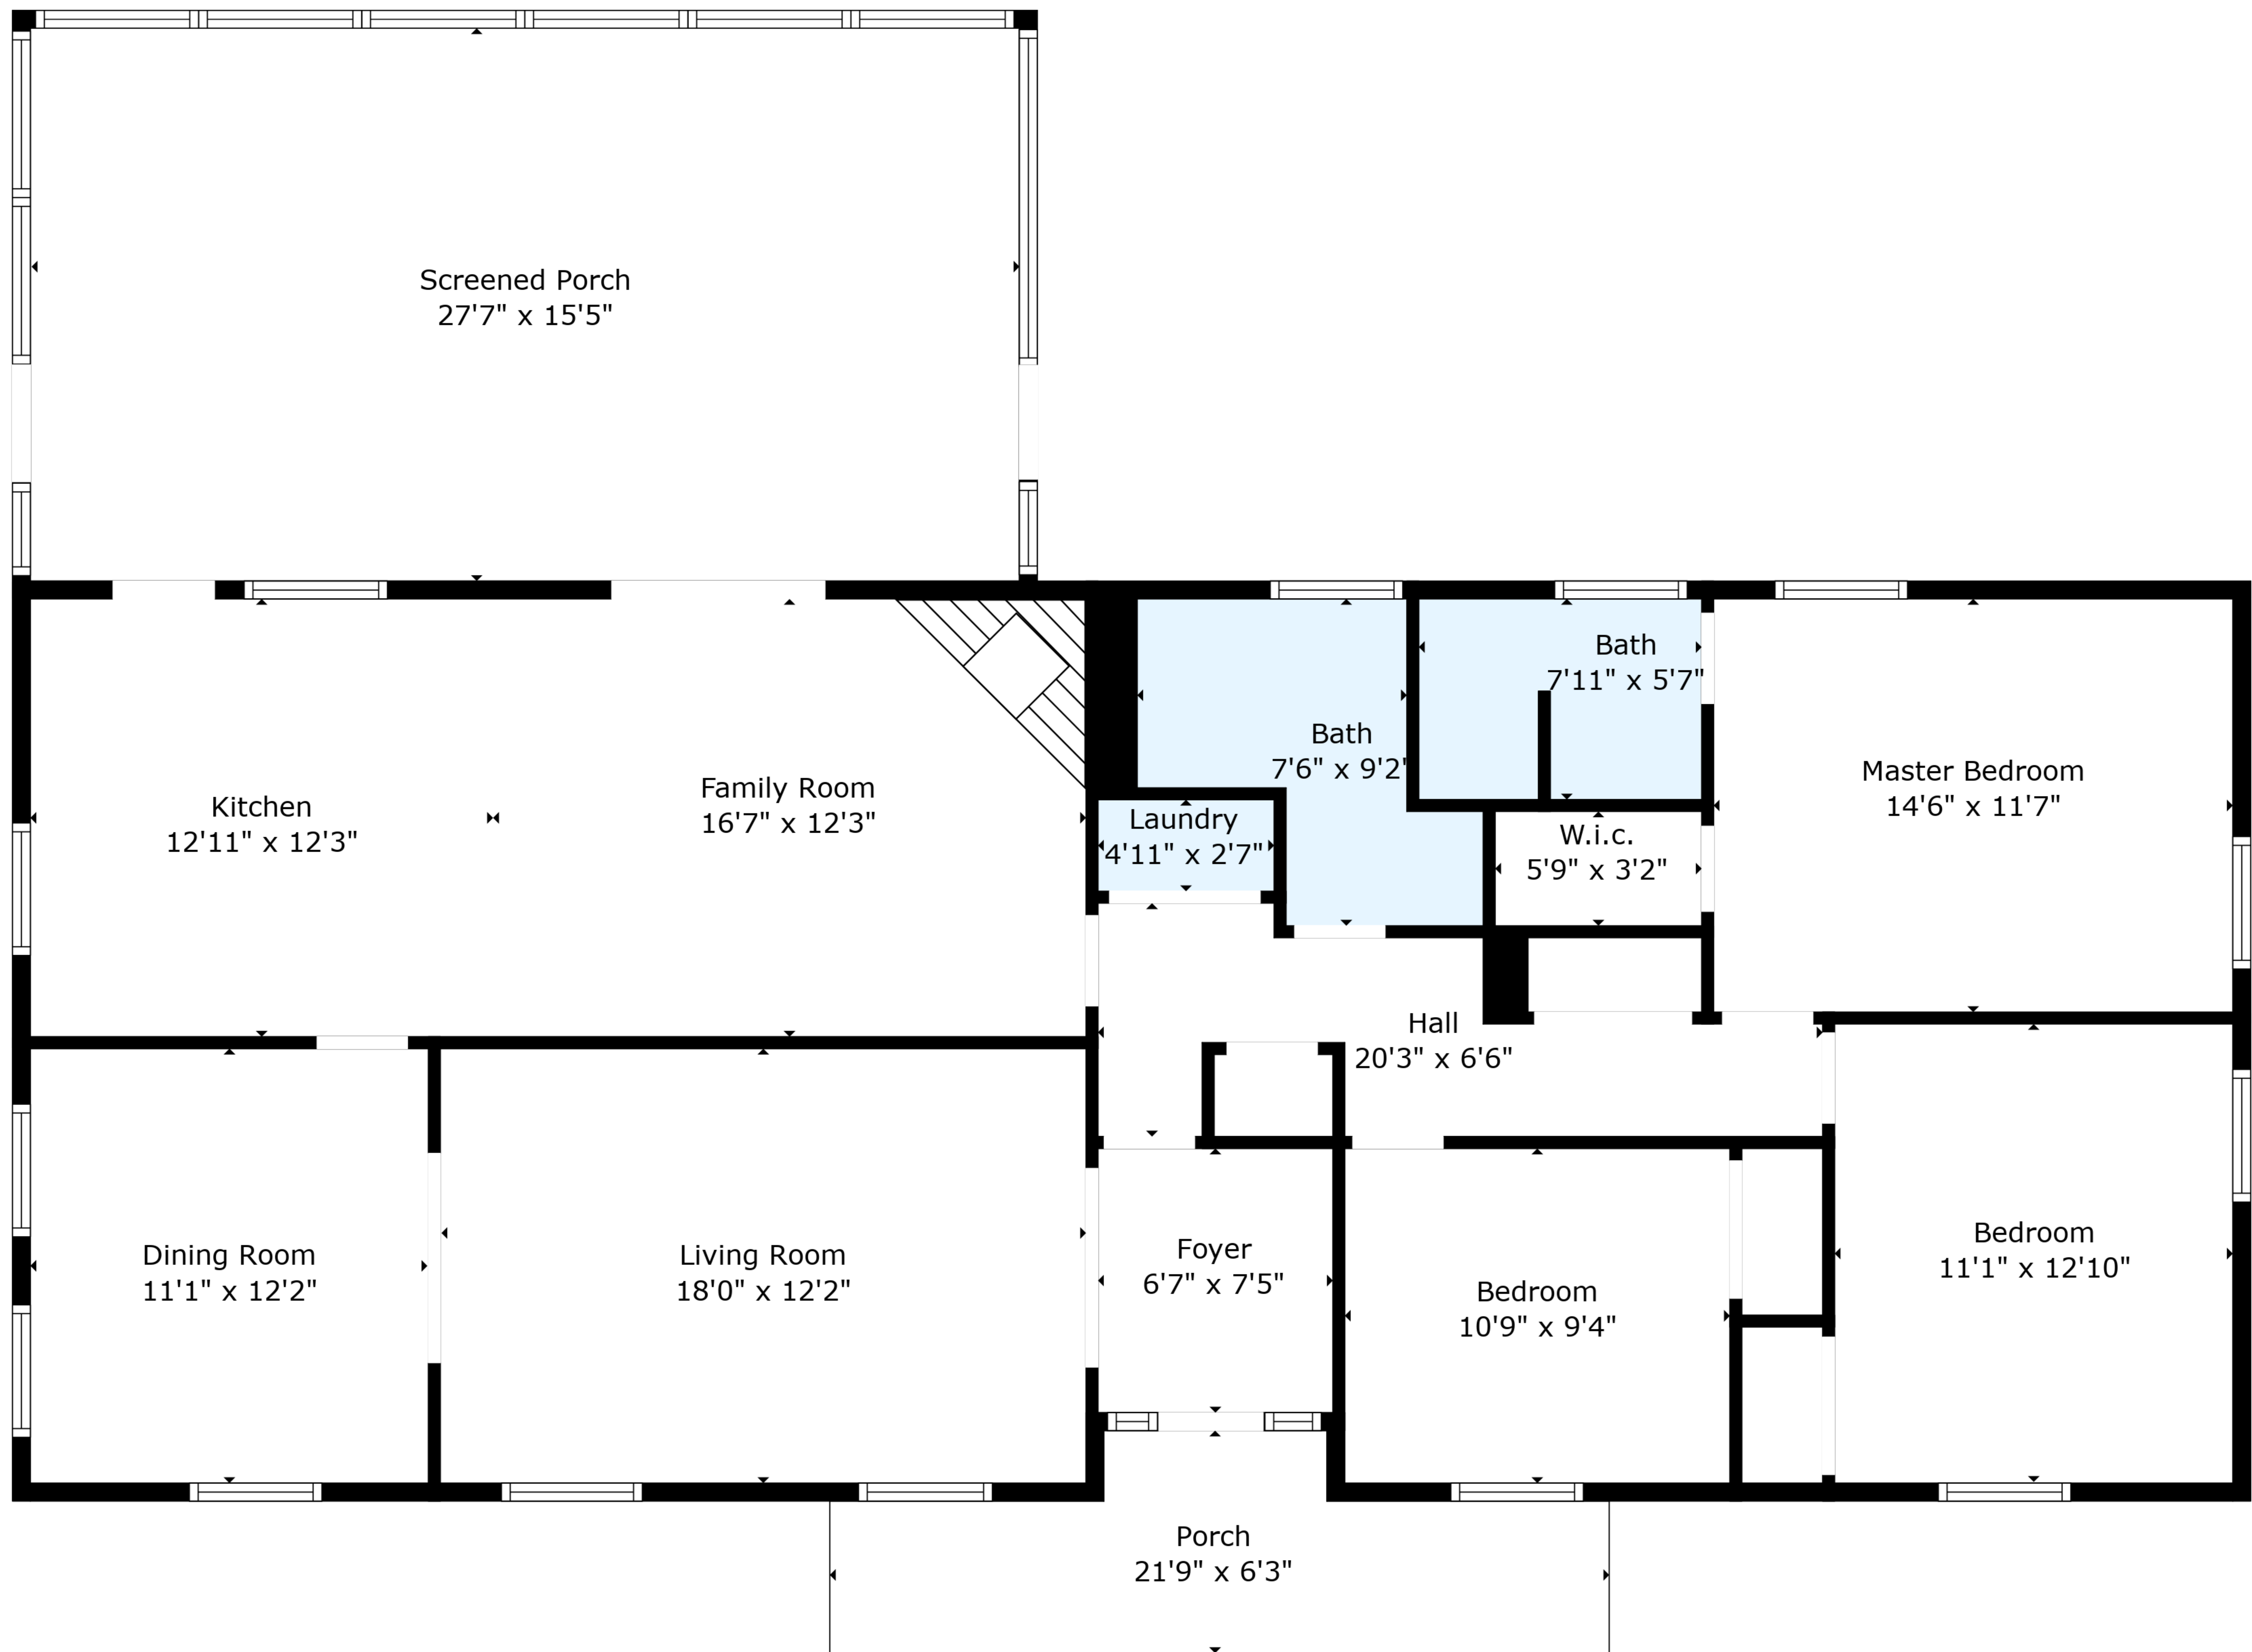

**TOTAL: 1507 sq. ft**

FLOOR 1: 1507 sq. ft

EXCLUDED AREAS: SCREENED PORCH: 427 sq. ft, PORCH: 105 sq. ft

Floor Plan Created By Cubicasa App. Measurements Deemed Highly Reliable But Not Guaranteed.

**TOTAL: 1507 sq. ft**

FLOOR 1: 1507 sq. ft

EXCLUDED AREAS: SCREENED PORCH: 427 sq. ft, PORCH: 105 sq. ft

Floor Plan Created By Cubicasa App. Measurements Deemed Highly Reliable But Not Guaranteed.