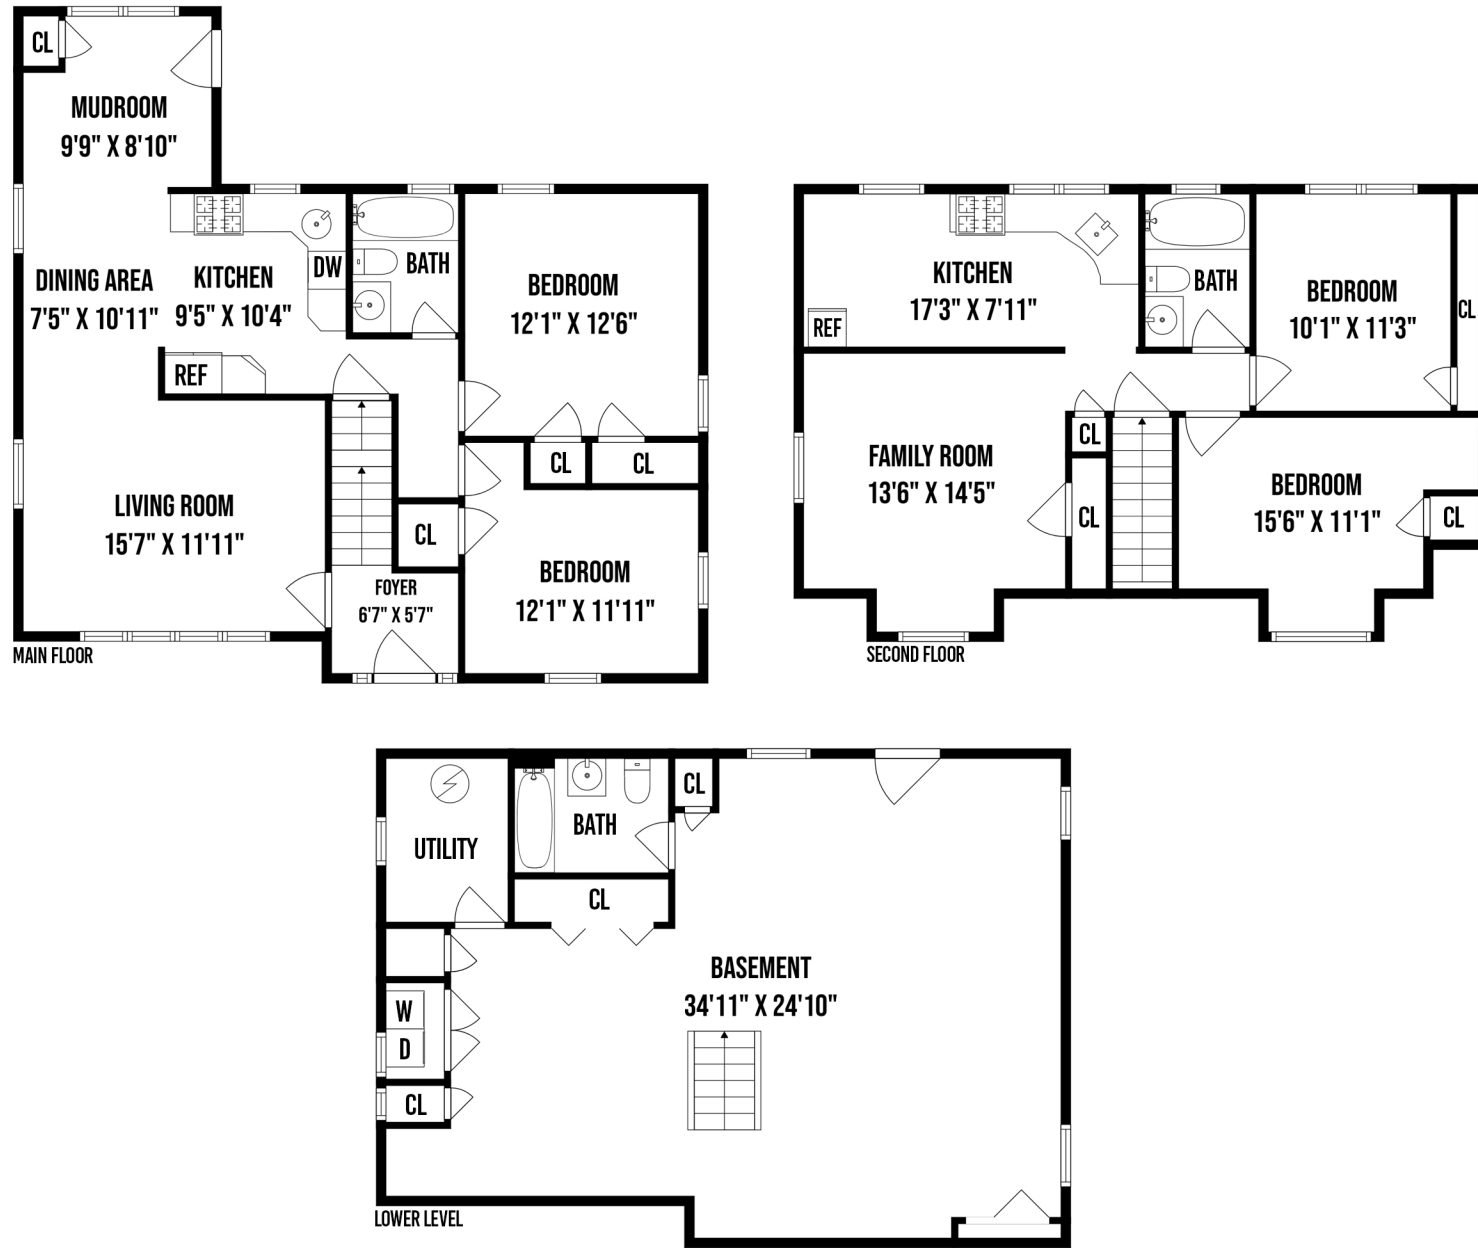

208 DEAN STREET VALLEY STREAM NY

PREPARED BY HOME MEDIA GROUP INC. TEL 212-731-2301
THIS FLOOR PLAN ILLUSTRATION IS AN APPROXIMATION OF EXISTING STRUCTURES AND FEATURES AND IS PROVIDED FOR CONVENIENCE ONLY
WITH THE PERMISSION OF THE SELLER. ALL MEASUREMENTS ARE APPROXIMATE AND NOT GUARANTEED TO BE EXACT OR TO SCALE.