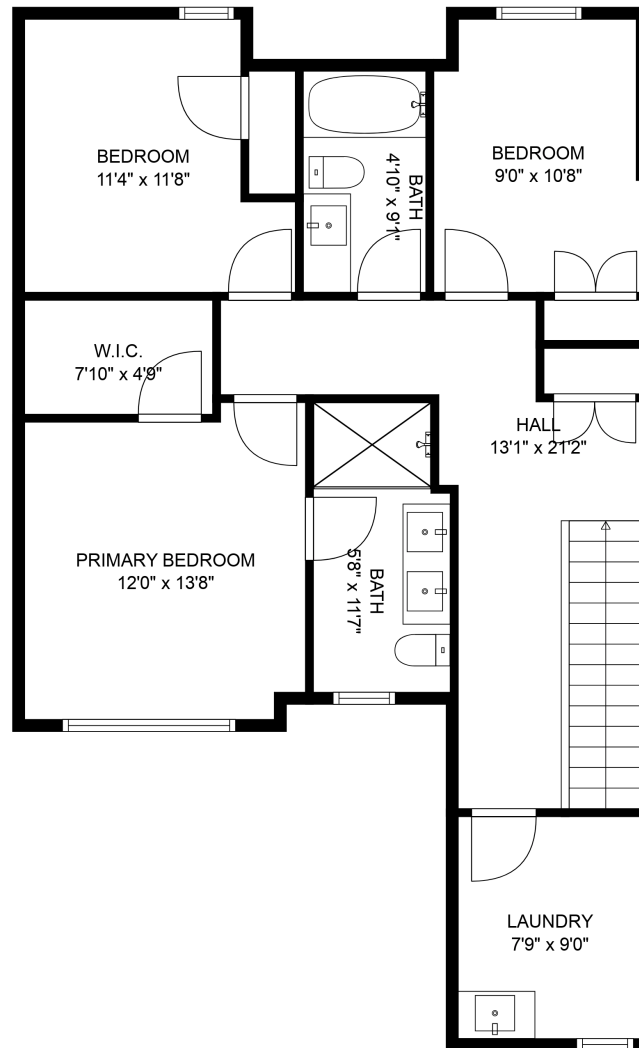

7-9603 Broadway

The Kentala Team

778-684-2334

kentala.team@gmail.com

Estimated Areas:

Below Main: 399 sq. ft

Main Floor: 881 sq. ft

Above Main: 894 sq. ft

7-9603 Broadway

The Kentala Team
778-684-2334
kentala.team@gmail.com

Estimated Areas:

Below Main: 399 sq. ft

Main Floor: 881 sq. ft

Above Main: 894 sq. ft

Total: 2174 Sq. Ft

7-9603 Broadway

The Kentala Team

778-684-2334

kentala.team@gmail.com

Estimated Areas:

Below Main: 399 sq. ft

Main Floor: 881 sq. ft

Above Main: 894 sq. ft

Total: 2174 Sq. Ft

7-9603 Broadway

The Kentala Team
778-684-2334

kentala.team@gmail.com

Estimated Areas:

Below Main: 399 sq. ft

Main Floor: 881 sq. ft

Above Main: 894 sq. ft

Total: 2174 Sq. Ft