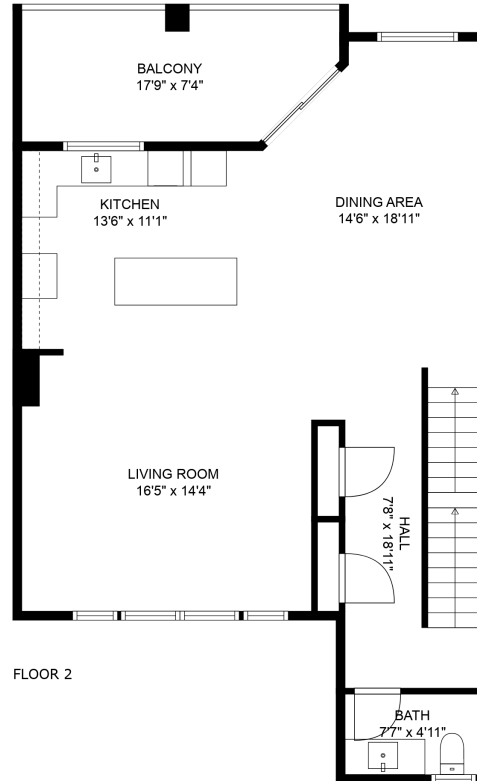

7-9603 Broadway

The Kentala Team

778-684-2334

kentala.team@gmail.com

Estimated Areas:

Below Main: 399 sq. ft

Main Floor: 881 sq. ft

Above Main: 894 sq. ft

Total: 2174 Sq. Ft

Measurements and plans provided by:

SPOTLIGHT MEDIA

E&O Insured. For advertising purposes only. Not intended for architectural or construction use. Floorplan and measurements are approximate within +/- 2% tolerance.

7-9603 Broadway

The Kentala Team
778-684-2334
kentala.team@gmail.com

Estimated Areas:

Below Main: 399 sq. ft

Main Floor: 881 sq. ft

Above Main: 894 sq. ft

Total: 2174 Sq. Ft

7-9603 Broadway

The Kentala Team

778-684-2334

kentala.team@gmail.com

Estimated Areas:

Below Main: 399 sq. ft

Main Floor: 881 sq. ft

Above Main: 894 sq. ft

Total: 2174 Sq. Ft