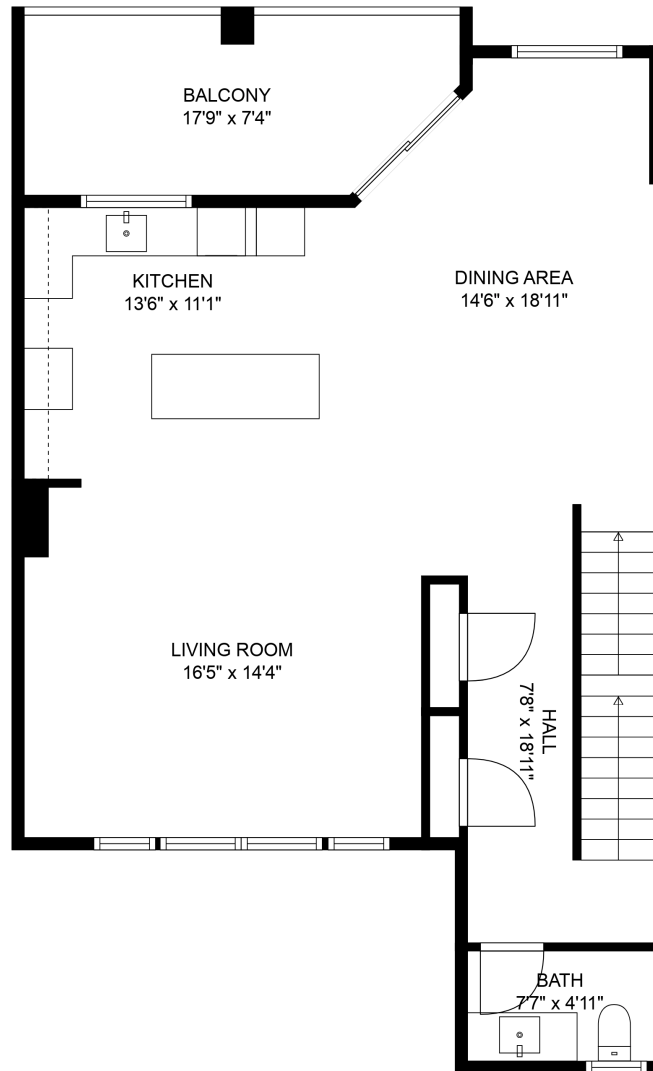

7-9603 Broadway

The Kentala Team

778-684-2334

kentala.team@gmail.com

Estimated Areas:

Below Main: 399 sq. ft

Main Floor: 881 sq. ft

Above Main: 894 sq. ft

Total: 2174 Sq. Ft

Measurements and plans provided by:

SPOTLIGHT MEDIA

E&O Insured. For advertising purposes only. Not intended for architectural or construction use. Floorplan and measurements are approximate within +/- 2% tolerance.

7-9603 Broadway

The Kentala Team
778-684-2334
kentala.team@gmail.com

Estimated Areas:

Below Main: 399 sq. ft

Main Floor: 881 sq. ft

Above Main: 894 sq. ft

Total: 2174 Sq. Ft

7-9603 Broadway

The Kentala Team

778-684-2334

kentala.team@gmail.com

Estimated Areas:

Below Main: 399 sq. ft

Main Floor: 881 sq. ft

Above Main: 894 sq. ft

Total: 2174 Sq. Ft