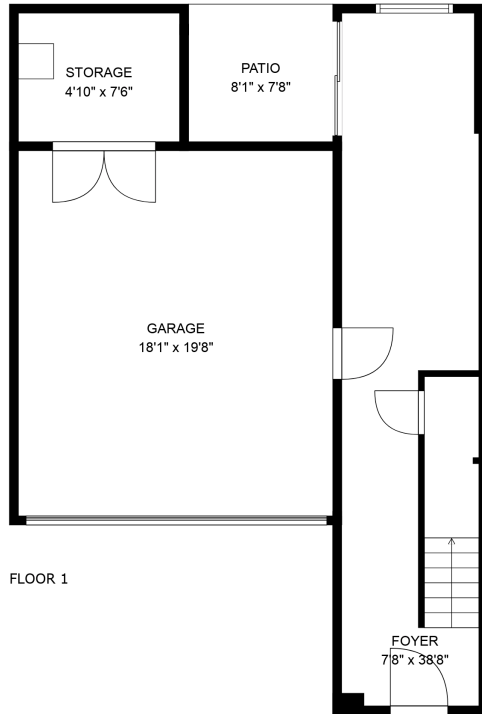

7-9603 Broadway

The Kentala Team

778-684-2334

kentala.team@gmail.com

Estimated Areas:

Below Main: 399 sq. ft

Main Floor: 881 sq. ft

Above Main: 894 sq. ft

Total: 2174 Sq. Ft

Measurements and plans provided by:

SPOTLIGHT MEDIA

E&O Insured. For advertising purposes only. Not intended for architectural or construction use. Floorplan and measurements are approximate within +/- 2% tolerance.

7-9603 Broadway

The Kentala Team
778-684-2334
kentala.team@gmail.com

Estimated Areas:

Below Main: 399 sq. ft

Main Floor: 881 sq. ft

Above Main: 894 sq. ft

Total: 2174 Sq. Ft

7-9603 Broadway

The Kentala Team

778-684-2334

kentala.team@gmail.com

Estimated Areas:

Below Main: 399 sq. ft

Main Floor: 881 sq. ft

Above Main: 894 sq. ft

Total: 2174 Sq. Ft