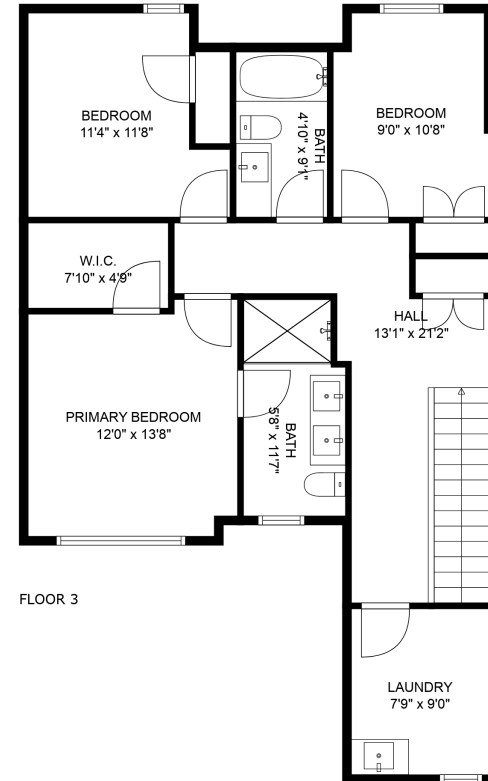

7-9603 Broadway

The Kentala Team

778-684-2334

kentala.team@gmail.com

Estimated Areas:

Below Main: 399 sq. ft

Main Floor: 881 sq. ft

Above Main: 894 sq. ft

Total: 2174 Sq. Ft

Measurements and plans provided by:

SPOTLIGHT MEDIA

E&O Insured. For advertising purposes only. Not intended for architectural or construction use. Floorplan and measurements are approximate within +/- 2% tolerance.

7-9603 Broadway

The Kentala Team
778-684-2334
kentala.team@gmail.com

Estimated Areas:

Below Main: 399 sq. ft

Main Floor: 881 sq. ft

Above Main: 894 sq. ft

Total: 2174 Sq. Ft

7-9603 Broadway

The Kentala Team

778-684-2334

kentala.team@gmail.com

Estimated Areas:

Below Main: 399 sq. ft

Main Floor: 881 sq. ft

Above Main: 894 sq. ft

Total: 2174 Sq. Ft