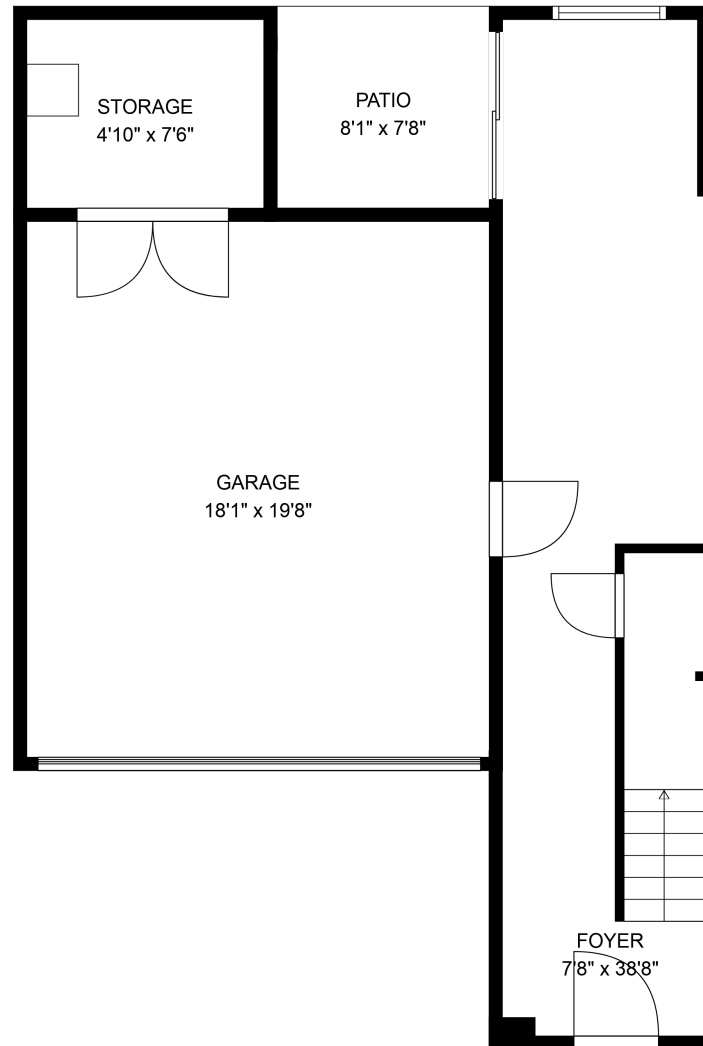

7-9603 Broadway

The Kentala Team

778-684-2334

kentala.team@gmail.com

Estimated Areas:

Below Main: 399 sq. ft

Main Floor: 881 sq. ft

Above Main: 894 sq. ft

Total: 2174 Sq. Ft

Measurements and plans provided by:

SPOTLIGHT MEDIA

E&O Insured. For advertising purposes only. Not intended for architectural or construction use. Floorplan and measurements are approximate within +/- 2% tolerance.

7-9603 Broadway

The Kentala Team
778-684-2334
kentala.team@gmail.com

Estimated Areas:

Below Main: 399 sq. ft

Main Floor: 881 sq. ft

Above Main: 894 sq. ft

Total: 2174 Sq. Ft

7-9603 Broadway

The Kentala Team

778-684-2334

kentala.team@gmail.com

Estimated Areas:

Below Main: 399 sq. ft

Main Floor: 881 sq. ft

Above Main: 894 sq. ft

Total: 2174 Sq. Ft