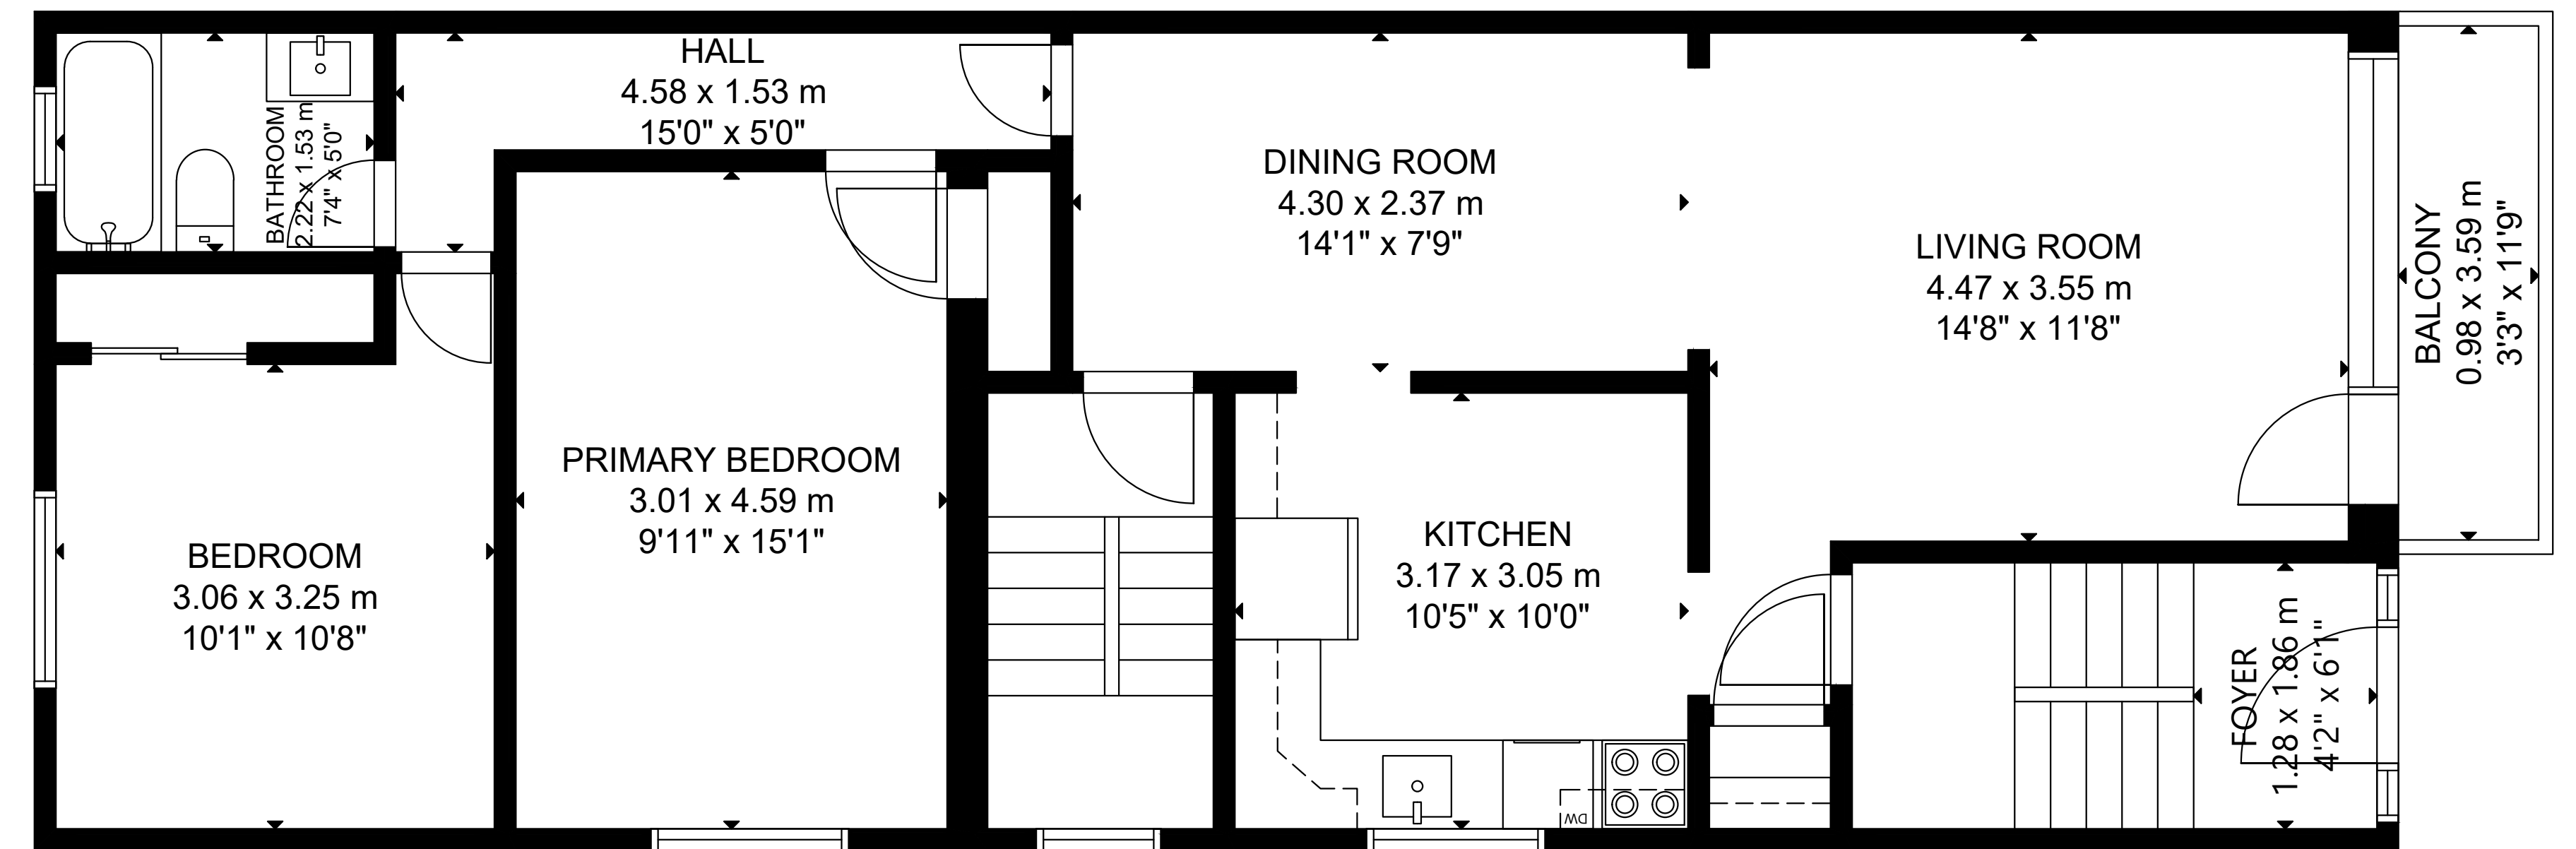

104 Gloucester Grove

GROSS INTERNAL AREA
 TOTAL: 2,870 sq ft
 LOWER LEVEL: 944 sq ft, MAIN FLOOR: 963 sq ft
 SECOND FLOOR: 963 sq ft
 EXCLUDED AREA: BALCONY: 76 sq ft
 SIZE AND DIMENSIONS ARE APPROXIMATE, ACTUAL MAY VARY.