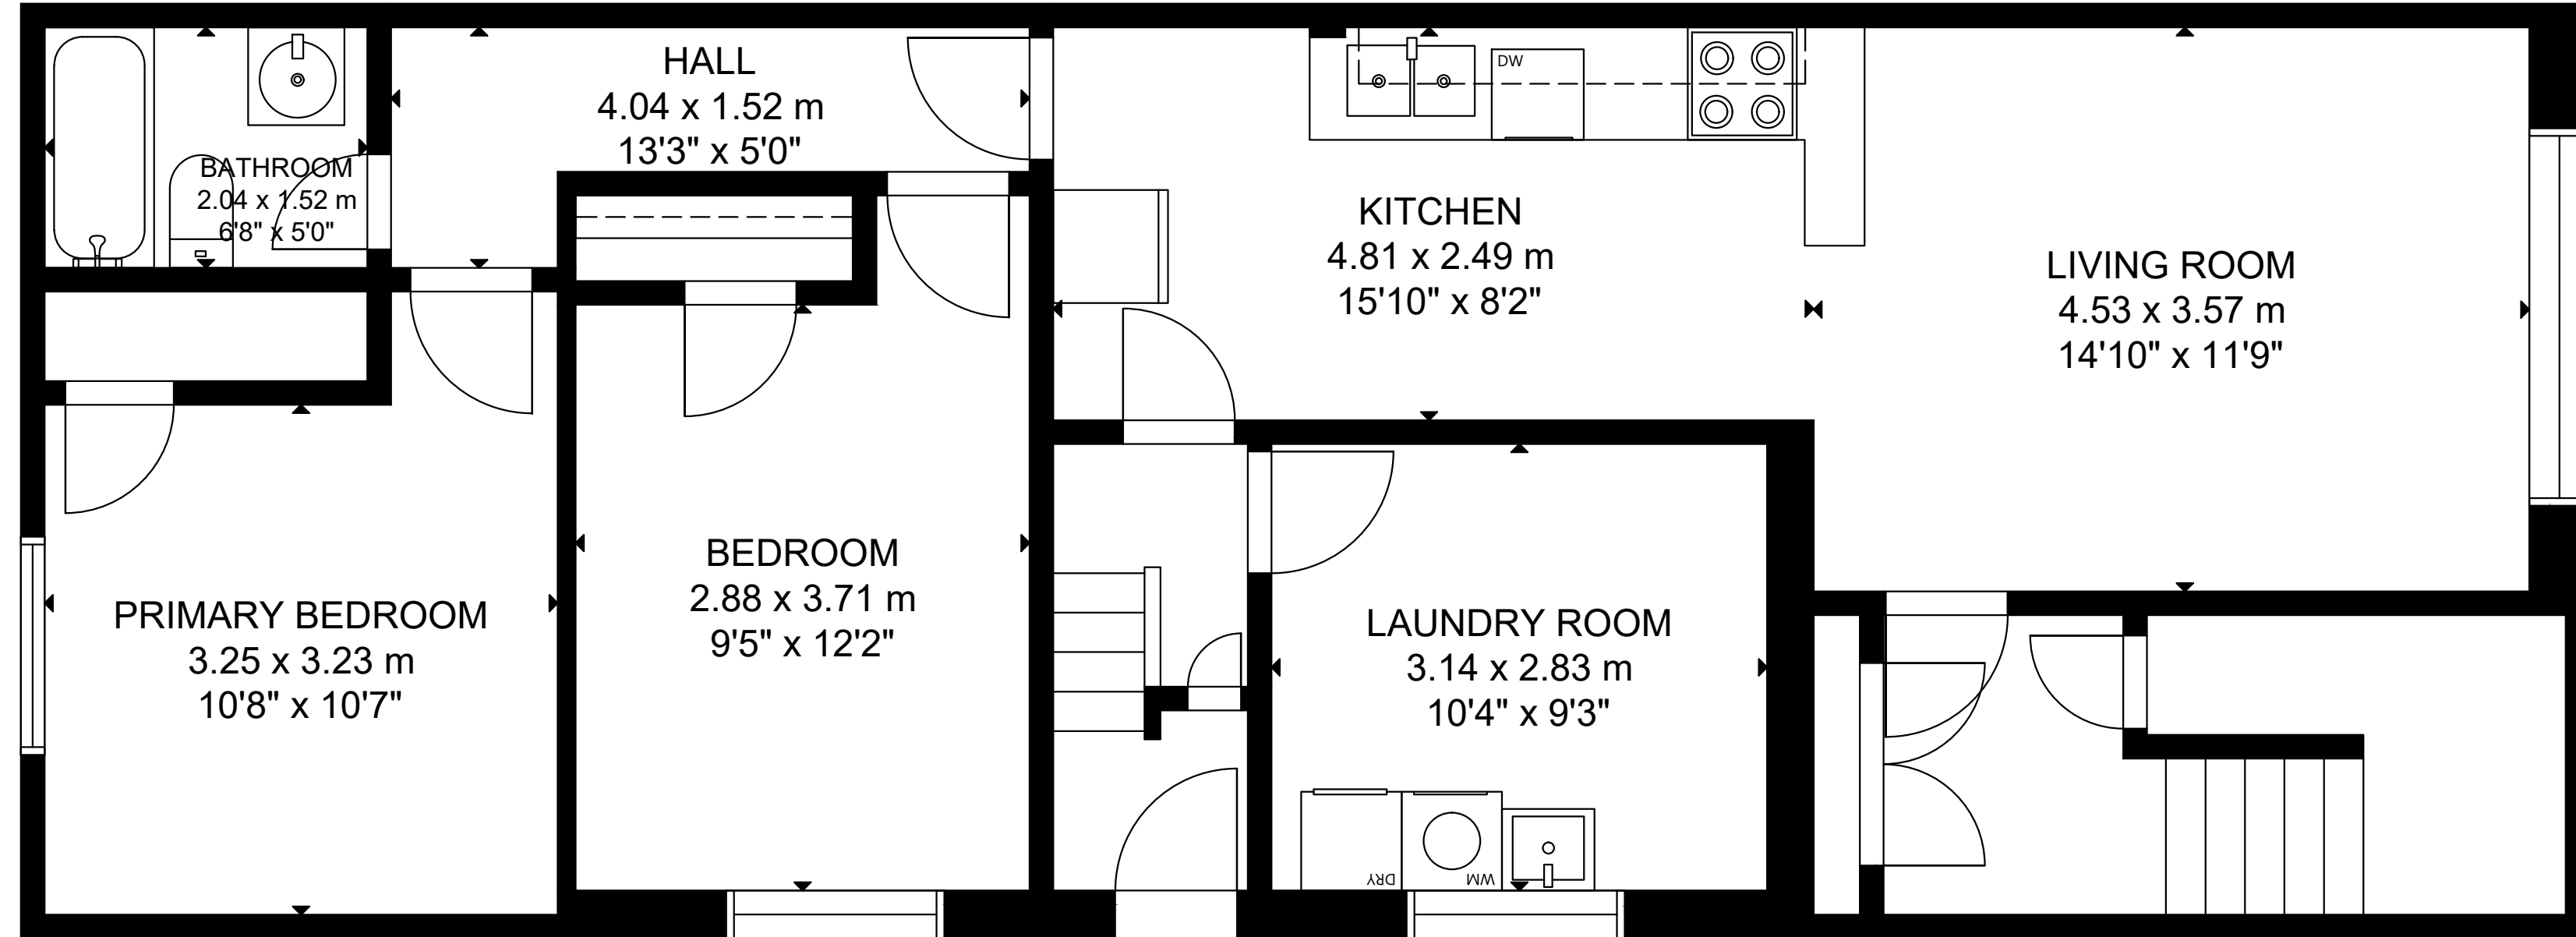

104 Gloucester Grove

GROSS INTERNAL AREA
 TOTAL: 2,870 sq ft
 LOWER LEVEL: 944 sq ft, MAIN FLOOR: 963 sq ft
 SECOND FLOOR: 963 sq ft
 EXCLUDED AREA: BALCONY: 76 sq ft
 SIZE AND DIMENSIONS ARE APPROXIMATE, ACTUAL MAY VARY.