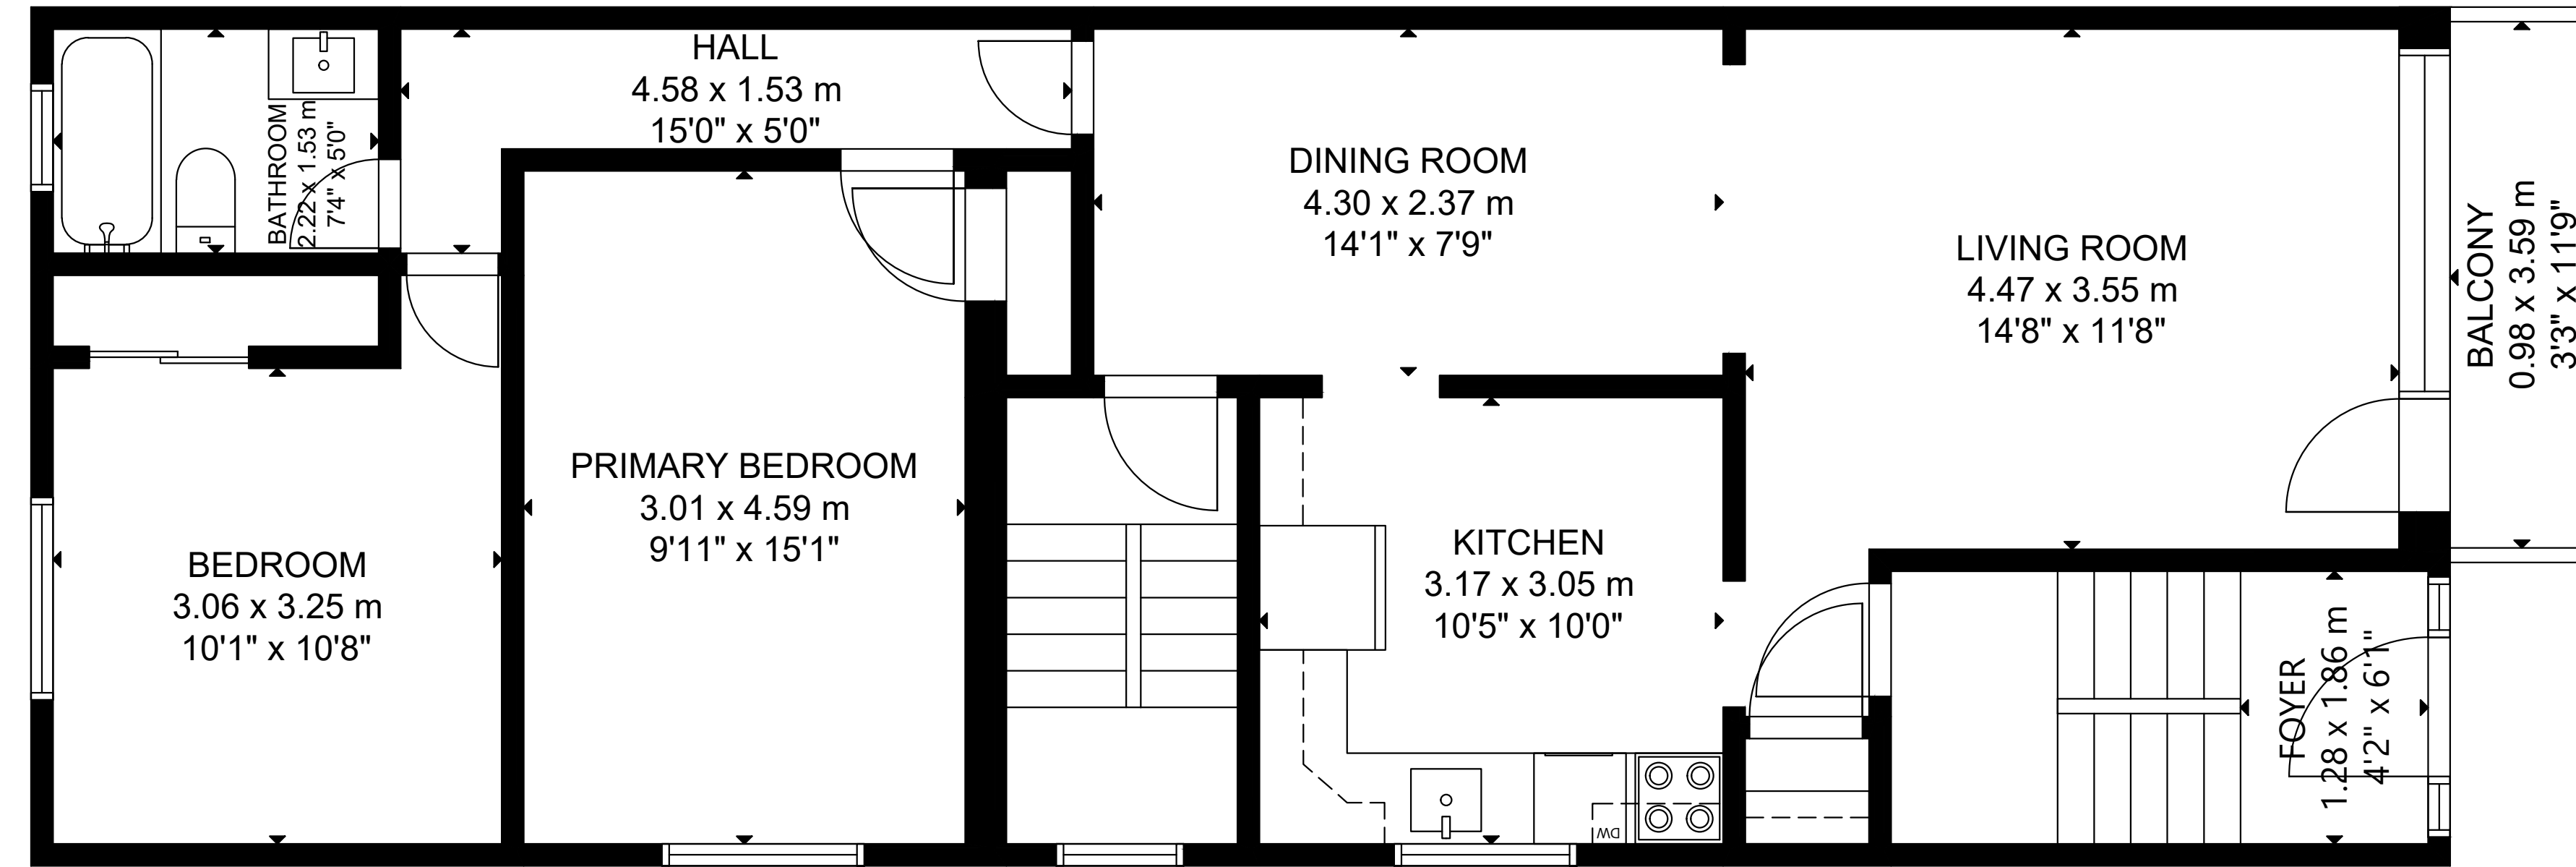

104 Gloucester Grove

GROSS INTERNAL AREA
 TOTAL: 2,870 sq ft
 LOWER LEVEL: 944 sq ft, MAIN FLOOR: 963 sq ft
 SECOND FLOOR: 963 sq ft
 EXCLUDED AREA: BALCONY: 76 sq ft
 SIZE AND DIMENSIONS ARE APPROXIMATE, ACTUAL MAY VARY.