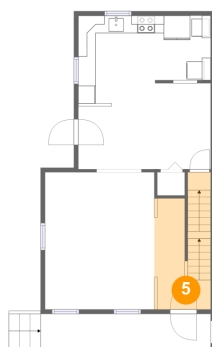

2 Floor 2 - Dining Area

Dimensions: 15'0" x 7'2"
Area: 107 sq. ft
Counted as living area: Yes

Heated: Yes
Finished: Yes
Enclosed: Yes
Contiguous: Yes
Permitted: Yes
Wet space: No
Addition: No
Conversion: No

600 West Bacon Street, Palo Alto, Pottsville, Schuylkill County, Pennsylvania, United States, 17901

3 Floor 2 - Living Room

Dimensions: 12'5" x 15'6"
Area: 193 sq. ft
Counted as living area: Yes

Heated: Yes
Finished: Yes
Enclosed: Yes
Contiguous: Yes
Permitted: Yes
Wet space: No
Addition: No
Conversion: No

4 Floor 2 - Porch

Dimensions: 19'3" x 3'10"
Area: 75 sq. ft
Counted as living area: No

Heated: No
Finished: Yes
Enclosed: No
Contiguous: Yes
Permitted: Yes
Wet space: No
Addition: No
Conversion: No

5 Floor 2 - Foyer