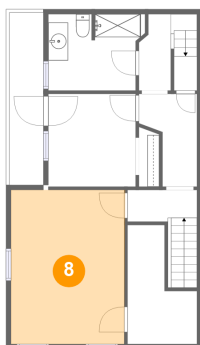

Dimensions: 6'0" x 10'1"
Area: 86 sq. ft
Counted as living area: Yes

Heated: Yes
Finished: Yes
Enclosed: Yes
Contiguous: Yes
Permitted: Yes
Wet space: No
Addition: No
Conversion: No

600 West Bacon Street, Palo Alto, Pottsville, Schuylkill County, Pennsylvania, United States, 17901

6 Floor 2 - Kitchen

Dimensions: 15'0" x 10'3"
Area: 154 sq. ft
Counted as living area: Yes

Heated: Yes
Finished: Yes
Enclosed: Yes
Contiguous: Yes
Permitted: Yes
Wet space: No
Addition: No
Conversion: No

7 Floor 3 - Balcony

Dimensions: 3'5" x 17'5"
Area: 60 sq. ft
Counted as living area: No

Heated: No
Finished: Yes
Enclosed: No
Contiguous: Yes
Permitted: Yes
Wet space: No
Addition: No
Conversion: No

8 Floor 3 - Primary Bedroom