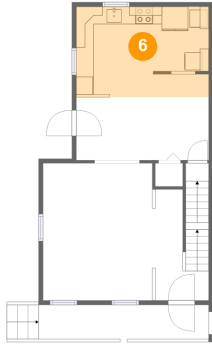

600 West Bacon Street, Palo Alto, Pottsville, Schuylkill County, Pennsylvania, United States, 17901

6 Floor 2 - Kitchen

Dimensions: 15'0" x 10'3"
Area: 154 sq. ft
Counted as living area: Yes

Heated: Yes
Finished: Yes
Enclosed: Yes
Contiguous: Yes
Permitted: Yes
Wet space: No
Addition: No
Conversion: No