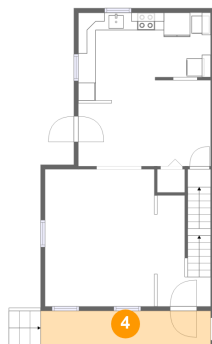

2 Floor 2 - Dining Area

Dimensions: 15'0" x 7'2"
Area: 107 sq. ft
Counted as living area: Yes

Heated: Yes
Finished: Yes
Enclosed: Yes
Contiguous: Yes
Permitted: Yes
Wet space: No
Addition: No
Conversion: No

600 West Bacon Street, Palo Alto, Pottsville, Schuylkill County, Pennsylvania, United States, 17901

3 Floor 2 - Living Room

Dimensions: 12'5" x 15'6"
Area: 193 sq. ft
Counted as living area: Yes

Heated: Yes
Finished: Yes
Enclosed: Yes
Contiguous: Yes
Permitted: Yes
Wet space: No
Addition: No
Conversion: No

4 Floor 2 - Porch

Dimensions: 19'3" x 3'10"
Area: 75 sq. ft
Counted as living area: No

Heated: No
Finished: Yes
Enclosed: No
Contiguous: Yes
Permitted: Yes
Wet space: No
Addition: No
Conversion: No

5 Floor 2 - Foyer