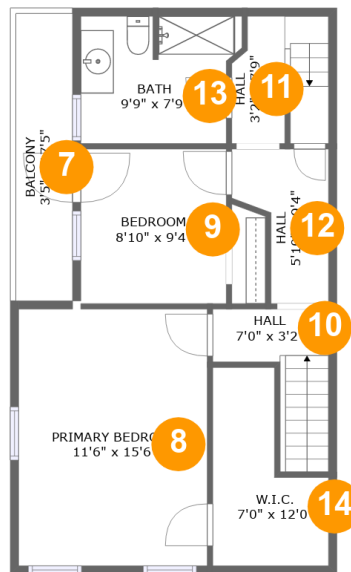

#		Dimensions	sqft	Counted as living area
1	Basement	18'9" x 15'7"	292 sq. ft	No

Home report

600 West Bacon Street, Palo Alto, Pottsville, Schuylkill County, Pennsylvania, United States, 17901

Room dimensions

Floor 2

Total sqft: 687

Living area: 612

#		Dimensions	sqft	Counted as living area
2	Dining Area	15'0" x 7'2"	107 sq. ft	Yes
3	Living Room	12'5" x 15'6"	193 sq. ft	Yes
4	Porch	19'3" x 3'10"	75 sq. ft	No
5	Foyer	6'0" x 10'1"	86 sq. ft	Yes
6	Kitchen	15'0" x 10'3"	154 sq. ft	Yes

Home report

600 West Bacon Street, Palo Alto, Pottsville, Schuylkill County, Pennsylvania, United States, 17901

Room dimensions

Floor 3

Total sqft: 672 Living area: 612

#		Dimensions	sqft	Counted as living area
7	Balcony	3'5" x 17'5"	60 sq. ft	No
8	Primary Bedroom	11'6" x 15'6"	179 sq. ft	Yes
9	Bedroom	8'10" x 9'4"	83 sq. ft	Yes
10	Hall	7'0" x 3'2"	42 sq. ft	Yes
11	Hall	3'2" x 7'9"	41 sq. ft	Yes
12	Hall	5'10" x 9'4"	41 sq. ft	Yes
13	Bath	9'9" x 7'9"	69 sq. ft	Yes
14	W.I.C.	7'0" x 12'0"	63 sq. ft	Yes

15 Floor 4 - Bedroom

Dimensions: 15'0" x 9'6"
Area: 150 sq. ft
Counted as living area: Yes

Heated: Yes
Finished: Yes
Enclosed: Yes
Contiguous: Yes
Permitted: Yes
Wet space: No
Addition: No
Conversion: No