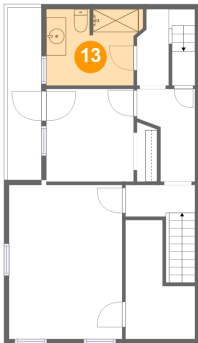

12 Floor 3 - Hall

Dimensions: 5'10" x 9'4"
Area: 41 sq. ft
Counted as living area: Yes

Heated: Yes
Finished: Yes
Enclosed: Yes
Contiguous: Yes
Permitted: Yes
Wet space: No
Addition: No
Conversion: No

13 Floor 3 - Bath

Dimensions: 9'9" x 7'9"
Area: 69 sq. ft
Counted as living area: Yes

Heated: Yes
Finished: Yes
Enclosed: Yes
Contiguous: Yes
Permitted: Yes
Wet space: Yes
Addition: No
Conversion: No

14 Floor 3 - W.I.C.

Dimensions: 7'0" x 12'0"
Area: 63 sq. ft
Counted as living area: Yes