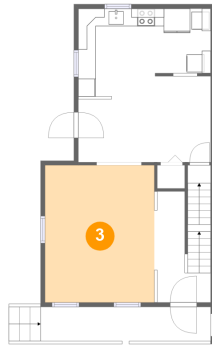

2 Floor 2 - Dining Area

Dimensions: 15'0" x 7'2"
Area: 107 sq. ft
Counted as living area: Yes

Heated: Yes
Finished: Yes
Enclosed: Yes
Contiguous: Yes
Permitted: Yes
Wet space: No
Addition: No
Conversion: No

600 West Bacon Street, Palo Alto, Pottsville, Schuylkill County, Pennsylvania, United States, 17901

3 Floor 2 - Living Room

Dimensions: 12'5" x 15'6"
Area: 193 sq. ft
Counted as living area: Yes

Heated: Yes
Finished: Yes
Enclosed: Yes
Contiguous: Yes
Permitted: Yes
Wet space: No
Addition: No
Conversion: No

4 Floor 2 - Porch

Dimensions: 19'3" x 3'10"
Area: 75 sq. ft
Counted as living area: No

Heated: No
Finished: Yes
Enclosed: No
Contiguous: Yes
Permitted: Yes
Wet space: No
Addition: No
Conversion: No

5 Floor 2 - Foyer