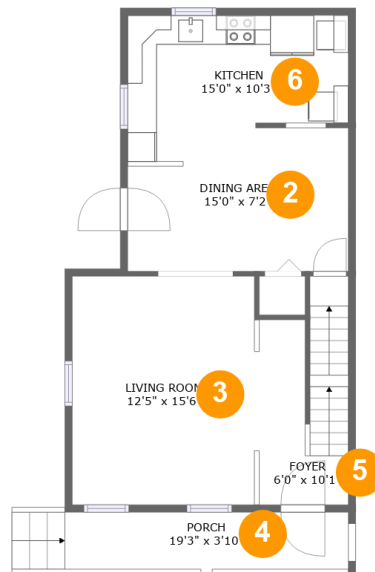

#		Dimensions	sqft	Counted as living area
1	Basement	18'9" x 15'7"	292 sq. ft	No

Home report

600 West Bacon Street, Palo Alto, Pottsville, Schuylkill County, Pennsylvania, United States, 17901

Room dimensions

Floor 2

Total sqft: 687

Living area: 612

#		Dimensions	sqft	Counted as living area
2	Dining Area	15'0" x 7'2"	107 sq. ft	Yes
3	Living Room	12'5" x 15'6"	193 sq. ft	Yes
4	Porch	19'3" x 3'10"	75 sq. ft	No
5	Foyer	6'0" x 10'1"	86 sq. ft	Yes
6	Kitchen	15'0" x 10'3"	154 sq. ft	Yes

2 Floor 2 - Dining Area

Dimensions: 15'0" x 7'2"
Area: 107 sq. ft
Counted as living area: Yes

Heated: Yes
Finished: Yes
Enclosed: Yes
Contiguous: Yes
Permitted: Yes
Wet space: No
Addition: No
Conversion: No

16 Floor 4 - W.I.C.

Dimensions: 12'4" x 4'10"
Area: 60 sq. ft
Counted as living area: No

Heated: Yes
Finished: Yes
Enclosed: Yes
Contiguous: Yes
Permitted: Yes
Wet space: No
Addition: No
Conversion: No