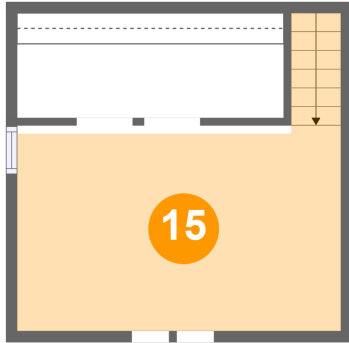

600 West Bacon Street, Palo Alto, Pottsville, Schuylkill County,
Pennsylvania, United States, 17901

15 Floor 4 - Bedroom

Dimensions: 15'0" x 9'6"
Area: 150 sq. ft
Counted as living area: Yes

Heated: Yes
Finished: Yes
Enclosed: Yes
Contiguous: Yes
Permitted: Yes
Wet space: No
Addition: No
Conversion: No