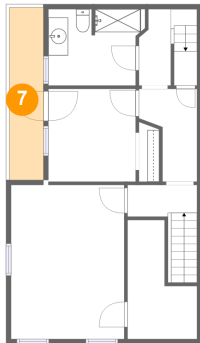

7 Floor 3 - Balcony

Dimensions: 3'5" x 17'5"
Area: 60 sq. ft
Counted as living area: No

Heated: No
Finished: Yes
Enclosed: No
Contiguous: Yes
Permitted: Yes
Wet space: No
Addition: No
Conversion: No