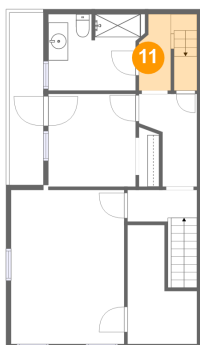

Dimensions: 11'6" x 15'6"
Area: 179 sq. ft
Counted as living area: Yes

Heated: Yes
Finished: Yes
Enclosed: Yes
Contiguous: Yes
Permitted: Yes
Wet space: No
Addition: No
Conversion: No

600 West Bacon Street, Palo Alto, Pottsville, Schuylkill County, Pennsylvania, United States, 17901

9 Floor 3 - Bedroom

Dimensions: 8'10" x 9'4"
Area: 83 sq. ft
Counted as living area: Yes

Heated: Yes
Finished: Yes
Enclosed: Yes
Contiguous: Yes
Permitted: Yes
Wet space: No
Addition: No
Conversion: No

10 Floor 3 - Hall

Dimensions: 7'0" x 3'2"
Area: 42 sq. ft
Counted as living area: Yes

Heated: Yes
Finished: Yes
Enclosed: Yes
Contiguous: Yes
Permitted: Yes
Wet space: No
Addition: No
Conversion: No

11 Floor 3 - Hall

Dimensions: 3'2" x 7'9"
Area: 41 sq. ft
Counted as living area: Yes