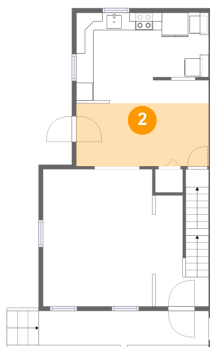

600 West Bacon Street, Palo Alto, Pottsville, Schuylkill County,
Pennsylvania, United States, 17901

1 Floor 1 - Basement

Dimensions: 18'9" x 15'7"
Area: 292 sq. ft
Counted as living area: No

Heated: No
Finished: No
Enclosed: Yes
Contiguous: Yes
Permitted: Yes
Wet space: No
Addition: No
Conversion: No

2 Floor 2 - Dining Area

Dimensions: 15'0" x 7'2"
Area: 107 sq. ft
Counted as living area: Yes

Heated: Yes
Finished: Yes
Enclosed: Yes
Contiguous: Yes
Permitted: Yes
Wet space: No
Addition: No
Conversion: No

600 West Bacon Street, Palo Alto, Pottsville, Schuylkill County, Pennsylvania, United States, 17901

3 Floor 2 - Living Room

Dimensions: 12'5" x 15'6"
Area: 193 sq. ft
Counted as living area: Yes

Heated: Yes
Finished: Yes
Enclosed: Yes
Contiguous: Yes
Permitted: Yes
Wet space: No
Addition: No
Conversion: No