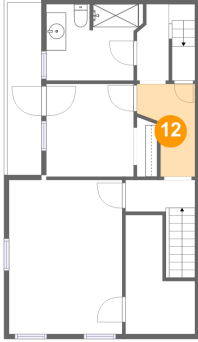

600 West Bacon Street, Palo Alto, Pottsville, Schuylkill County, Pennsylvania, United States, 17901

12 Floor 3 - Hall

Dimensions: 5'10" x 9'4"
Area: 41 sq. ft
Counted as living area: Yes

Heated: Yes
Finished: Yes
Enclosed: Yes
Contiguous: Yes
Permitted: Yes
Wet space: No
Addition: No
Conversion: No