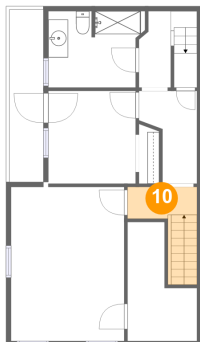

Dimensions: 11'6" x 15'6"
Area: 179 sq. ft
Counted as living area: Yes

Heated: Yes
Finished: Yes
Enclosed: Yes
Contiguous: Yes
Permitted: Yes
Wet space: No
Addition: No
Conversion: No

600 West Bacon Street, Palo Alto, Pottsville, Schuylkill County, Pennsylvania, United States, 17901

9 Floor 3 - Bedroom

Dimensions: 8'10" x 9'4"
Area: 83 sq. ft
Counted as living area: Yes

Heated: Yes
Finished: Yes
Enclosed: Yes
Contiguous: Yes
Permitted: Yes
Wet space: No
Addition: No
Conversion: No

10 Floor 3 - Hall