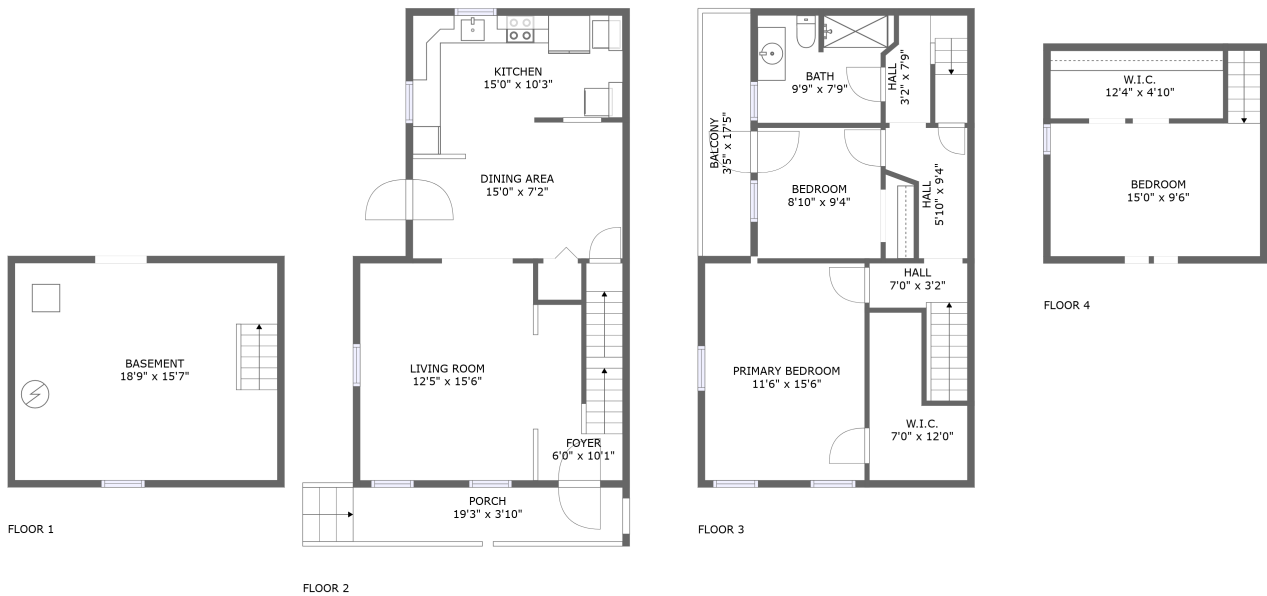

Home report

600 West Bacon Street, Palo Alto, Pottsville, Schuylkill County, Pennsylvania, United States, 17901

Property summary

0 Garages

3 Bedrooms

1 Bathrooms

0 Half baths

4 Floors

1,398 Gross living area sqft

1,939 Total sqft