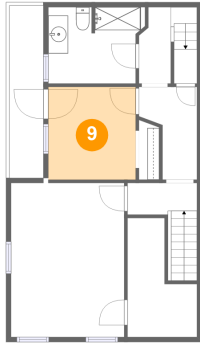

600 West Bacon Street, Palo Alto, Pottsville, Schuylkill County, Pennsylvania, United States, 17901

9 Floor 3 - Bedroom

Dimensions: 8'10" x 9'4"
Area: 83 sq. ft
Counted as living area: Yes

Heated: Yes
Finished: Yes
Enclosed: Yes
Contiguous: Yes
Permitted: Yes
Wet space: No
Addition: No
Conversion: No