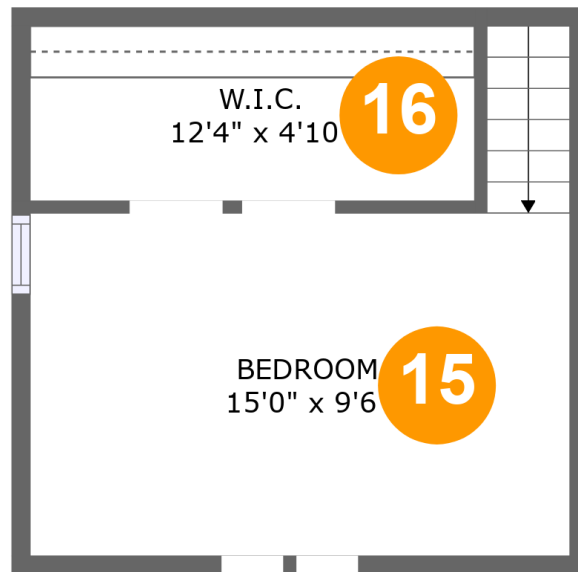

Home report

600 West Bacon Street, Palo Alto, Pottsville, Schuylkill County,
Pennsylvania, United States, 17901

Room dimensions

Floor 4

Total sqft: 252 Living area: 174

#		Dimensions	sqft	Counted as living area
15	Bedroom	15'0" x 9'6"	150 sq. ft	Yes
16	W.I.C.	12'4" x 4'10"	60 sq. ft	No