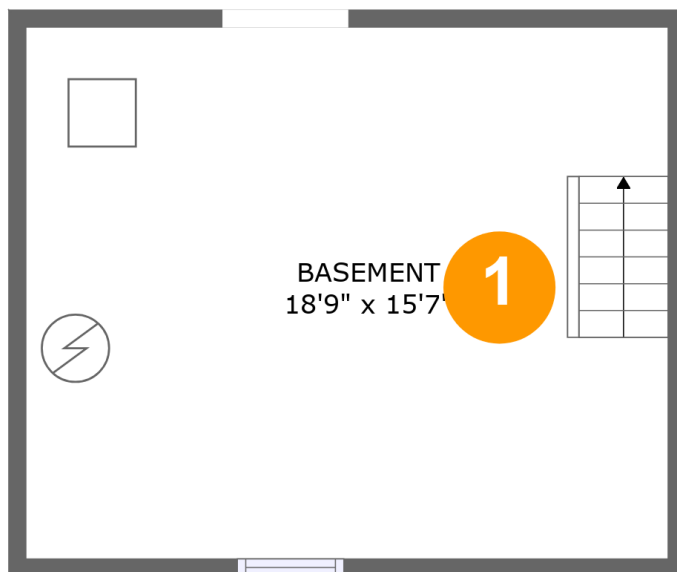

Home report

600 West Bacon Street, Palo Alto, Pottsville, Schuylkill County, Pennsylvania, United States, 17901

Room dimensions

Floor 1

Total sqft: 328 Living area: 0

#		Dimensions	sqft	Counted as living area
1	Basement	18'9" x 15'7"	292 sq. ft	No