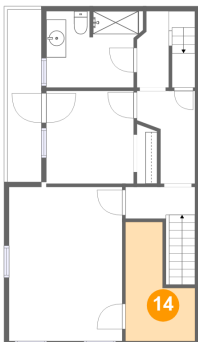

12 Floor 3 - Hall

Dimensions: 5'10" x 9'4"
Area: 41 sq. ft
Counted as living area: Yes

Heated: Yes
Finished: Yes
Enclosed: Yes
Contiguous: Yes
Permitted: Yes
Wet space: No
Addition: No
Conversion: No

13 Floor 3 - Bath

Dimensions: 9'9" x 7'9"
Area: 69 sq. ft
Counted as living area: Yes

Heated: Yes
Finished: Yes
Enclosed: Yes
Contiguous: Yes
Permitted: Yes
Wet space: Yes
Addition: No
Conversion: No

14 Floor 3 - W.I.C.

Dimensions: 7'0" x 12'0"
Area: 63 sq. ft
Counted as living area: Yes