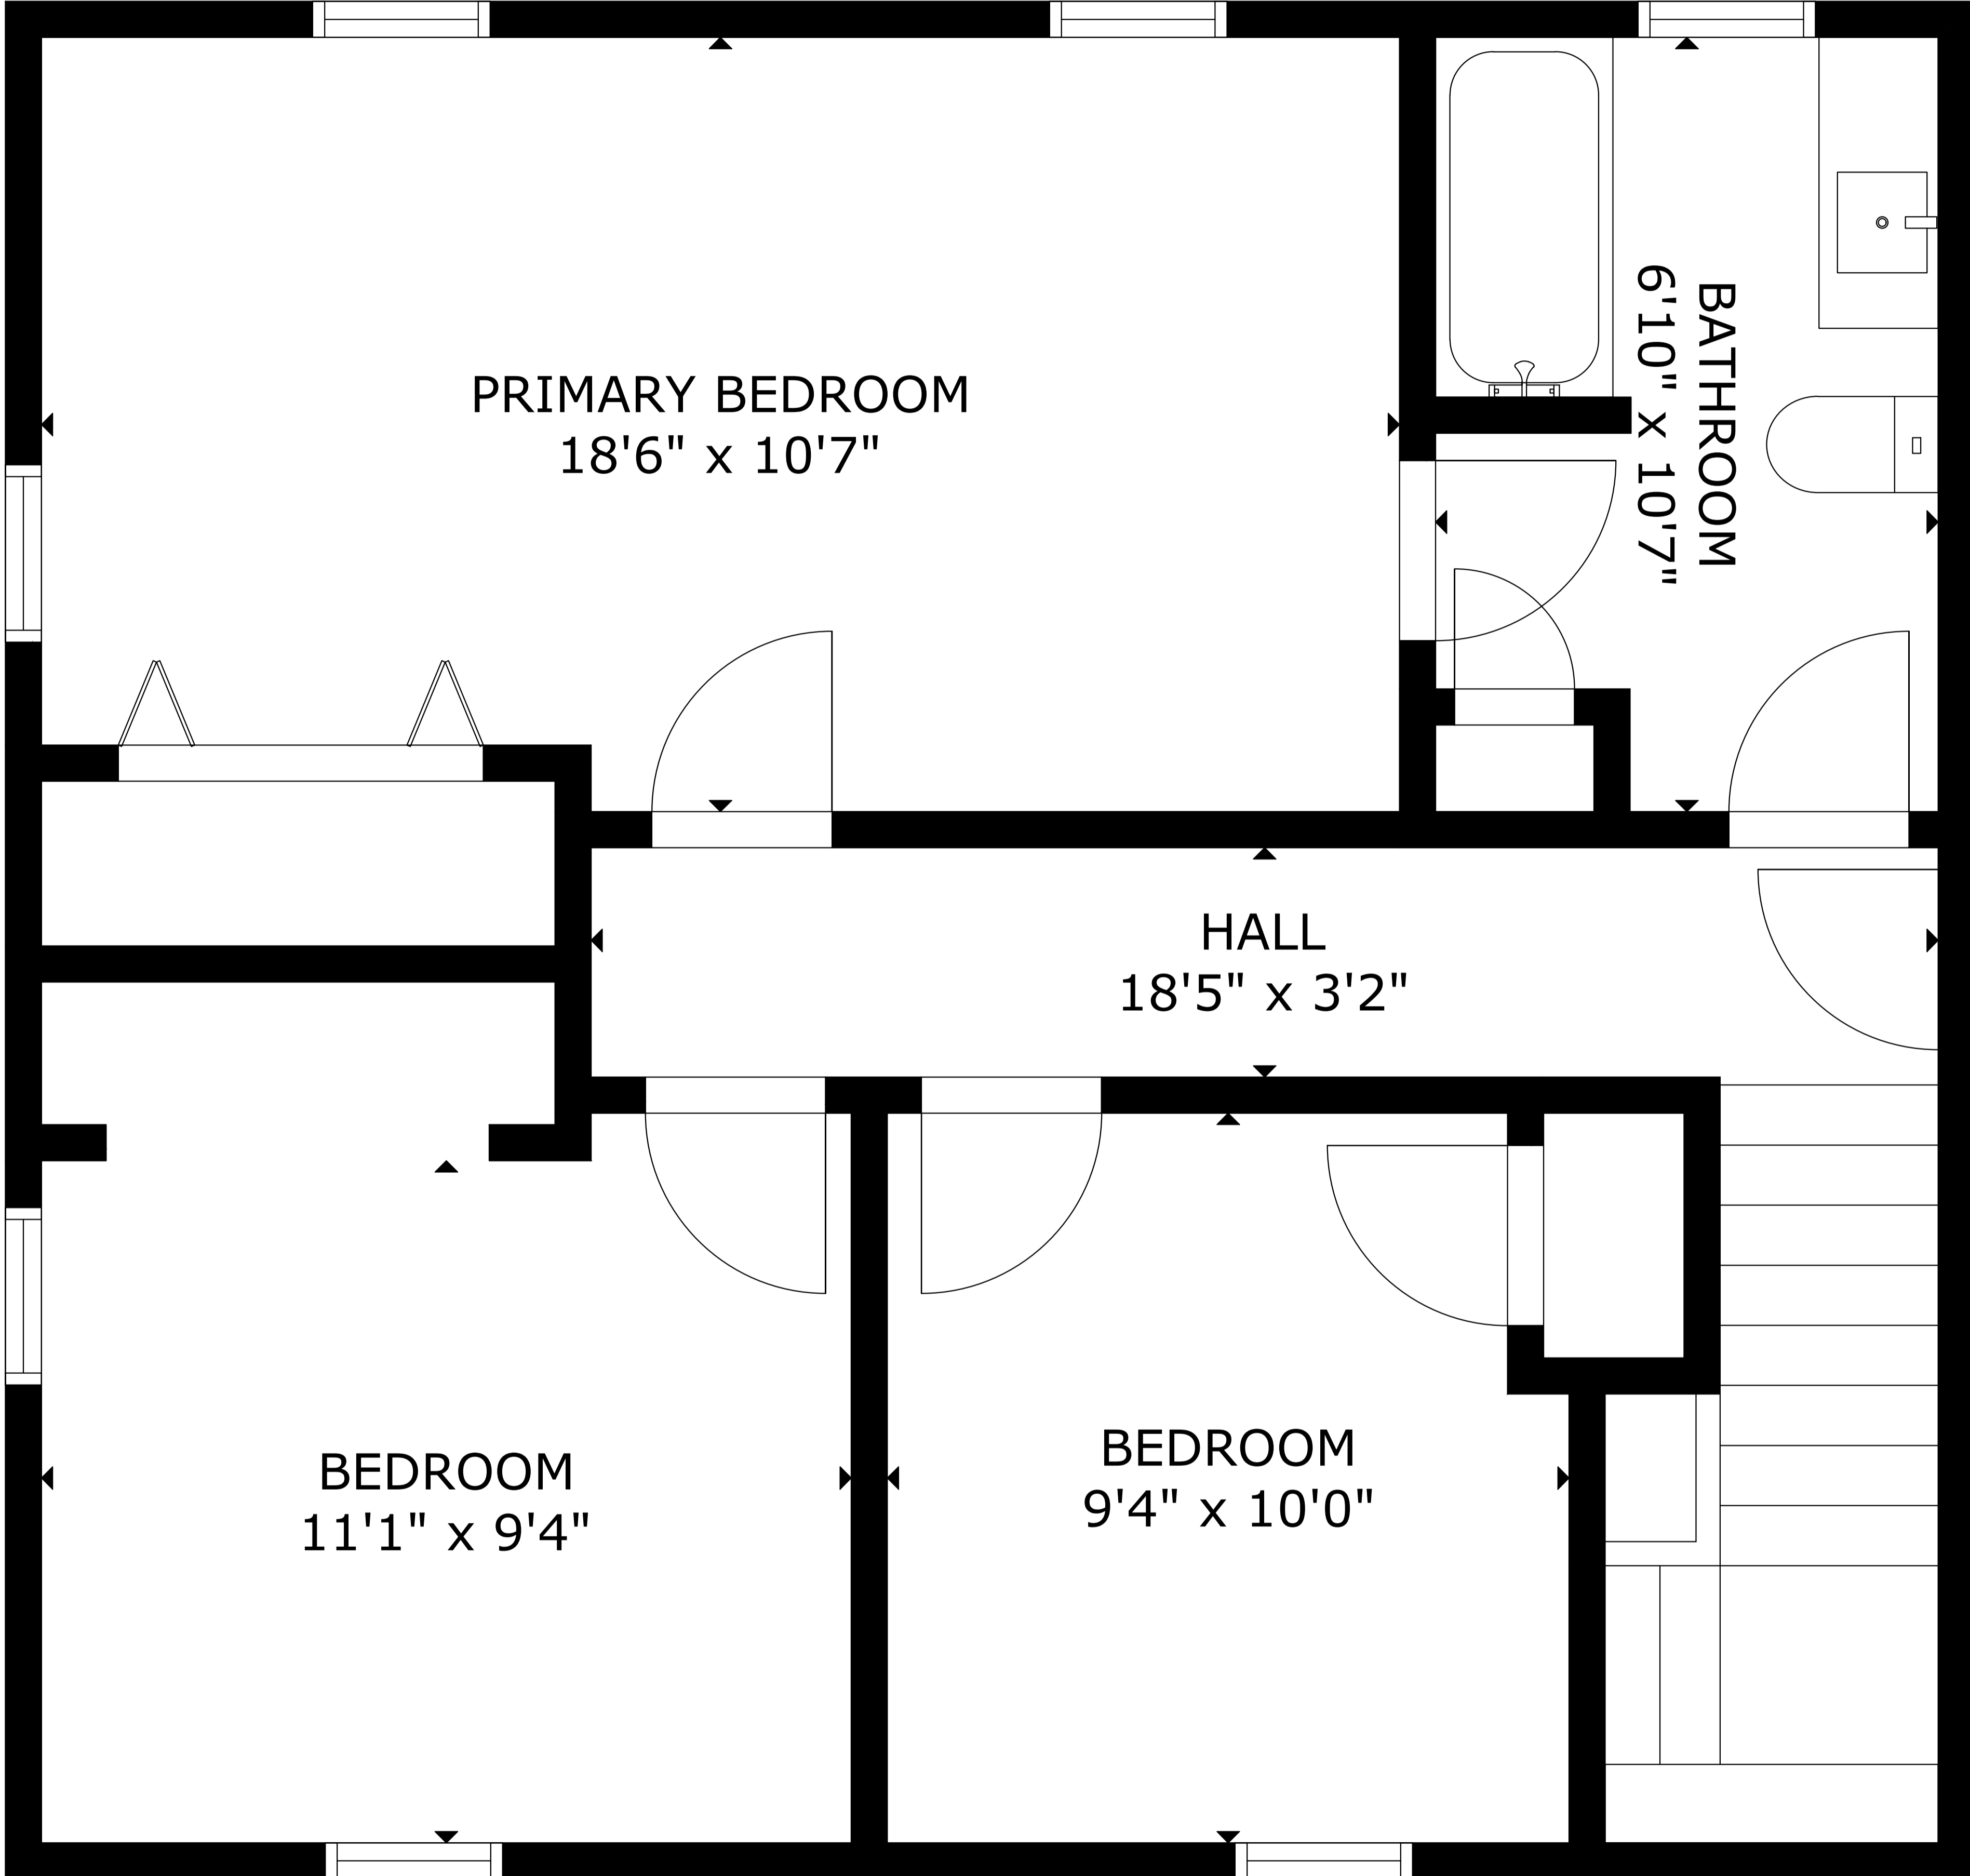

# 1616 State Rd Plymouth

GROSS INTERNAL AREA  
TOTAL: 2,489 sq ft  
FLOOR 1: 899 sq ft, FLOOR 2: 952 sq ft  
FLOOR 3: 638 sq ft

SIZE AND DIMENSIONS ARE APPROXIMATE, ACTUAL MAY VARY