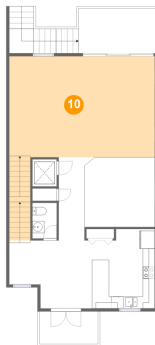

147 Bath Club Circle, North Redington Beach, Pinellas County, Florida, United States, 33708

9 Floor 2 - Balcony

Dimensions: 9'9" x 5'5"
Area: 53 sq. ft
Counted as Living Area: No

Heated: No
Finished: Yes
Enclosed: No
Contiguous: Yes
Permitted: Yes
Wet Space: No
Addition: No
Conversion: No

10 Floor 2 - Living Room

Dimensions: 24'3" x 16'9"
Area: 456 sq. ft
Counted as Living Area:
Yes

Heated: Yes
Finished: Yes
Enclosed: Yes
Contiguous:
Yes
Permitted: Yes
Wet Space: No
Addition: No
Conversion: No