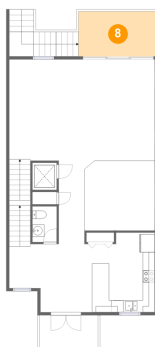

8 Floor 2 - Covered Patio

Dimensions: 12'10" x 7'5"
Area: 96 sq. ft
Counted as Living Area: No

Heated: No
Finished: Yes
Enclosed: No
Contiguous: Yes
Permitted: Yes
Wet Space: No
Addition: No
Conversion: No