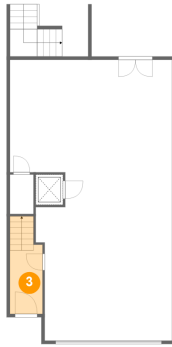

#	Room name	Dimensions	Area (sqft)	Counted as Living Area
22	Wc	3'2" x 5'3"	15 sq. ft	Yes

147 Bath Club Circle, North Redington Beach, Pinellas County, Florida, United States, 33708

1 Floor 1 - Patio

Dimensions: 12'6" x 7'10"
Area: 98 sq. ft
Counted as Living Area: No

Heated: No
Finished: Yes
Enclosed: No
Contiguous: Yes
Permitted: Yes
Wet Space: No
Addition: No
Conversion: No

2 Floor 1 - Garage

Dimensions: 24'2" x 42'0"
Area: 877 sq. ft
Counted as Living Area: No

Heated: No
Finished: No
Enclosed: Yes
Contiguous: Yes
Permitted: Yes
Wet Space: No
Addition: No
Conversion: No

147 Bath Club Circle, North Redington Beach, Pinellas County, Florida, United States, 33708

3 Floor 1 - Foyer

Dimensions: 4'10" x 9'6"
Area: 65 sq. ft
Counted as Living Area: No

Heated: Yes
Finished: Yes
Enclosed: Yes
Contiguous: No
Permitted: Yes
Wet Space: No
Addition: No
Conversion: No