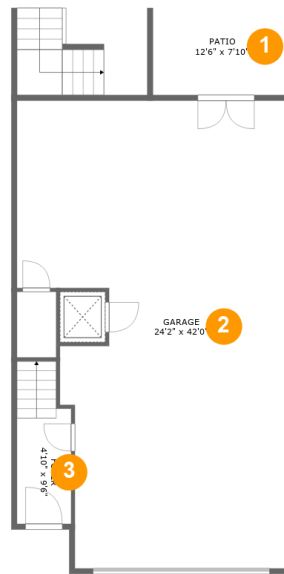

147 Bath Club Circle, North Redington Beach, Pinellas County, Florida, United States, 33708

Property Summary

1 garages **3** bedrooms **2** bathrooms **1** half baths

3 floors

2,130 Gross Living Area sqft

3,727 total sqft

147 Bath Club Circle, North Redington Beach, Pinellas County, Florida, United States, 33708

Room Dimensions

Floor 1**Total sqft: 1151****Living area: 0**

#	Room name	Dimensions	Area (sqft)	Counted as Living Area
1	Patio	12'6" x 7'10"	98 sq. ft	No
2	Garage	24'2" x 42'0"	877 sq. ft	No
3	Foyer	4'10" x 9'6"	65 sq. ft	No

147 Bath Club Circle, North Redington Beach, Pinellas County, Florida, United States, 33708

Room Dimensions

Floor 2

Total sqft: 1204

Living area: 1055

#	Room name	Dimensions	Area (sqft)	Counted as Living Area
4	Kitchen	11'9" x 13'3"	145 sq. ft	Yes
5	Wc	4'0" x 5'11"	24 sq. ft	Yes
6	Breakfast Nook	12'6" x 11'4"	121 sq. ft	Yes
7	Dining Area	16'0" x 13'10"	195 sq. ft	Yes
8	Covered Patio	12'10" x 7'5"	96 sq. ft	No
9	Balcony	9'9" x 5'5"	53 sq. ft	No
10	Living Room	24'3" x 16'9"	456 sq. ft	Yes