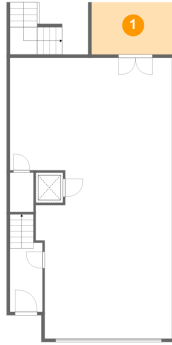

147 Bath Club Circle, North Redington Beach, Pinellas County, Florida, United States, 33708

Room Dimensions

Floor 3

Total sqft: 1372

Living area: 1075

#	Room name	Dimensions	Area (sqft)	Counted as Living Area
11	Bath	11'6" x 5'0"	52 sq. ft	Yes
12	Bedroom	11'6" x 14'7"	149 sq. ft	Yes
13	Bedroom	12'5" x 11'3"	140 sq. ft	Yes
14	Hall	8'3" x 3'8"	65 sq. ft	Yes
15	Hall	4'2" x 17'9"	68 sq. ft	Yes
16	Primary Bedroom	15'2" x 16'8"	234 sq. ft	Yes
17	Balcony	18'11" x 5'11"	112 sq. ft	No
18	Laundry	4'3" x 8'6"	32 sq. ft	Yes
19	Primary Bath	8'9" x 13'6"	95 sq. ft	Yes
20	Balcony	24'5" x 7'7"	185 sq. ft	No
21	W.i.c.	8'1" x 5'7"	45 sq. ft	Yes

#	Room name	Dimensions	Area (sqft)	Counted as Living Area
22	Wc	3'2" x 5'3"	15 sq. ft	Yes

147 Bath Club Circle, North Redington Beach, Pinellas County, Florida, United States, 33708

1 Floor 1 - Patio

Dimensions: 12'6" x 7'10"
Area: 98 sq. ft
Counted as Living Area: No