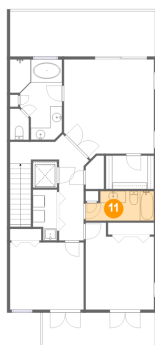

11 Floor 3 - Bath

Dimensions: 11'6" x 5'0"
Area: 52 sq. ft
Counted as Living Area:
Yes

Heated: Yes
Finished: Yes
Enclosed: Yes
Contiguous:
Yes
Permitted: Yes
Wet Space: Yes
Addition: No
Conversion: No