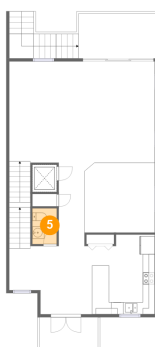

5 Floor 2 - Wc

Dimensions: 4'0" x 5'11"
Area: 24 sq. ft
Counted as Living Area: Yes

Heated: Yes
Finished: Yes
Enclosed: Yes
Contiguous: Yes
Permitted: Yes
Wet Space: Yes
Addition: No
Conversion: No