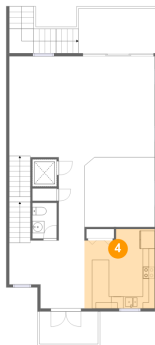

147 Bath Club Circle, North Redington Beach, Pinellas County, Florida, United States, 33708

3 Floor 1 - Foyer

Dimensions: 4'10" x 9'6"
Area: 65 sq. ft
Counted as Living Area: No

Heated: Yes
Finished: Yes
Enclosed: Yes
Contiguous: No
Permitted: Yes
Wet Space: No
Addition: No
Conversion: No

4 Floor 2 - Kitchen

Dimensions: 11'9" x 13'3"
Area: 145 sq. ft
Counted as Living Area: Yes

Heated: Yes
Finished: Yes
Enclosed: Yes
Contiguous: Yes
Permitted: Yes
Wet Space: No
Addition: No
Conversion: No