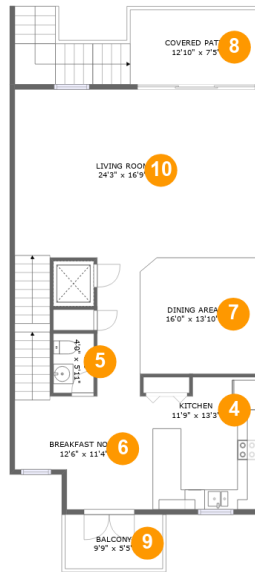

3,727 total sqft

147 Bath Club Circle, North Redington Beach, Pinellas County, Florida, United States, 33708

Room Dimensions

Floor 1**Total sqft: 1151****Living area: 0**

#	Room name	Dimensions	Area (sqft)	Counted as Living Area
1	Patio	12'6" x 7'10"	98 sq. ft	No
2	Garage	24'2" x 42'0"	877 sq. ft	No
3	Foyer	4'10" x 9'6"	65 sq. ft	No

147 Bath Club Circle, North Redington Beach, Pinellas County, Florida, United States, 33708

Room Dimensions

Floor 2

Total sqft: 1204

Living area: 1055

#	Room name	Dimensions	Area (sqft)	Counted as Living Area
4	Kitchen	11'9" x 13'3"	145 sq. ft	Yes
5	Wc	4'0" x 5'11"	24 sq. ft	Yes
6	Breakfast Nook	12'6" x 11'4"	121 sq. ft	Yes
7	Dining Area	16'0" x 13'10"	195 sq. ft	Yes
8	Covered Patio	12'10" x 7'5"	96 sq. ft	No
9	Balcony	9'9" x 5'5"	53 sq. ft	No
10	Living Room	24'3" x 16'9"	456 sq. ft	Yes

12 Floor 3 - Bedroom

Dimensions: 11'6" x 14'7"
Area: 149 sq. ft
Counted as Living Area:
Yes

Heated: Yes
Finished: Yes
Enclosed: Yes
Contiguous:
Yes
Permitted: Yes
Wet Space: No
Addition: No
Conversion: No

15 Floor 3 - Hall

Dimensions: 4'2" x 17'9"
Area: 68 sq. ft
Counted as Living Area:
Yes

Heated: Yes
Finished: Yes
Enclosed: Yes
Contiguous:
Yes
Permitted: Yes
Wet Space: No
Addition: No
Conversion: No

16 Floor 3 - Primary Bedroom