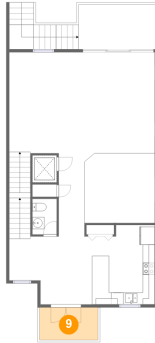

6 Floor 2 - Breakfast Nook

Dimensions: 12'6" x 11'4"
Area: 121 sq. ft
Counted as Living Area:
Yes

Heated: Yes
Finished: Yes
Enclosed: Yes
Contiguous:
Yes
Permitted: Yes
Wet Space: No
Addition: No
Conversion: No

8 Floor 2 - Covered Patio

Dimensions: 12'10" x 7'5"
Area: 96 sq. ft
Counted as Living Area: No

Heated: No
Finished: Yes
Enclosed: No
Contiguous: Yes
Permitted: Yes
Wet Space: No
Addition: No
Conversion: No

147 Bath Club Circle, North Redington Beach, Pinellas County, Florida, United States, 33708

9 Floor 2 - Balcony

Dimensions: 9'9" x 5'5"
Area: 53 sq. ft
Counted as Living Area: No

Heated: No
Finished: Yes
Enclosed: No
Contiguous: Yes
Permitted: Yes
Wet Space: No
Addition: No
Conversion: No