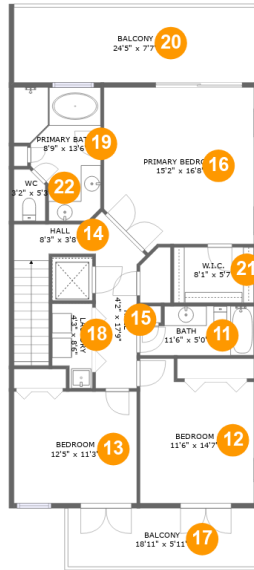

3,727 total sqft

147 Bath Club Circle, North Redington Beach, Pinellas County, Florida, United States, 33708

Room Dimensions

Floor 1**Total sqft: 1151****Living area: 0**

#	Room name	Dimensions	Area (sqft)	Counted as Living Area
1	Patio	12'6" x 7'10"	98 sq. ft	No
2	Garage	24'2" x 42'0"	877 sq. ft	No
3	Foyer	4'10" x 9'6"	65 sq. ft	No

147 Bath Club Circle, North Redington Beach, Pinellas County, Florida, United States, 33708

Room Dimensions

Floor 2

Total sqft: 1204

Living area: 1055

#	Room name	Dimensions	Area (sqft)	Counted as Living Area
4	Kitchen	11'9" x 13'3"	145 sq. ft	Yes
5	Wc	4'0" x 5'11"	24 sq. ft	Yes
6	Breakfast Nook	12'6" x 11'4"	121 sq. ft	Yes
7	Dining Area	16'0" x 13'10"	195 sq. ft	Yes
8	Covered Patio	12'10" x 7'5"	96 sq. ft	No
9	Balcony	9'9" x 5'5"	53 sq. ft	No
10	Living Room	24'3" x 16'9"	456 sq. ft	Yes

147 Bath Club Circle, North Redington Beach, Pinellas County, Florida, United States, 33708

Room Dimensions

Floor 3

Total sqft: 1372

Living area: 1075

#	Room name	Dimensions	Area (sqft)	Counted as Living Area
11	Bath	11'6" x 5'0"	52 sq. ft	Yes
12	Bedroom	11'6" x 14'7"	149 sq. ft	Yes
13	Bedroom	12'5" x 11'3"	140 sq. ft	Yes
14	Hall	8'3" x 3'8"	65 sq. ft	Yes
15	Hall	4'2" x 17'9"	68 sq. ft	Yes
16	Primary Bedroom	15'2" x 16'8"	234 sq. ft	Yes
17	Balcony	18'11" x 5'11"	112 sq. ft	No
18	Laundry	4'3" x 8'6"	32 sq. ft	Yes
19	Primary Bath	8'9" x 13'6"	95 sq. ft	Yes
20	Balcony	24'5" x 7'7"	185 sq. ft	No
21	W.i.c.	8'1" x 5'7"	45 sq. ft	Yes

12 Floor 3 - Bedroom

Dimensions: 11'6" x 14'7"
Area: 149 sq. ft
Counted as Living Area:
Yes

Heated: Yes
Finished: Yes
Enclosed: Yes
Contiguous:
Yes
Permitted: Yes
Wet Space: No
Addition: No
Conversion: No