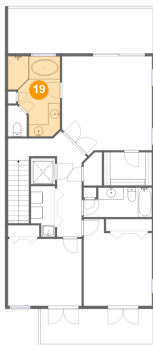

Dimensions: 18'11" x 5'11"
Area: 112 sq. ft
Counted as Living Area: No

Heated: No
Finished: Yes
Enclosed: No
Contiguous: Yes
Permitted: Yes
Wet Space: No
Addition: No
Conversion: No

147 Bath Club Circle, North Redington Beach, Pinellas County, Florida, United States, 33708

18 Floor 3 - Laundry

Dimensions: 4'3" x 8'6"
Area: 32 sq. ft
Counted as Living Area:
Yes

Heated: Yes
Finished: Yes
Enclosed: Yes
Contiguous:
Yes
Permitted: Yes
Wet Space: No
Addition: No
Conversion: No

19 Floor 3 - Primary Bath