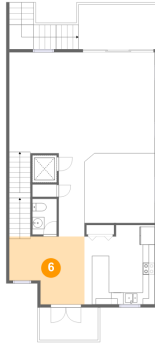

4 Floor 2 - Kitchen

Dimensions: 11'9" x 13'3"
Area: 145 sq. ft
Counted as Living Area: Yes

Heated: Yes
Finished: Yes
Enclosed: Yes
Contiguous: Yes
Permitted: Yes
Wet Space: No
Addition: No
Conversion: No

5 Floor 2 - Wc

Dimensions: 4'0" x 5'11"
Area: 24 sq. ft
Counted as Living Area: Yes

Heated: Yes
Finished: Yes
Enclosed: Yes
Contiguous: Yes
Permitted: Yes
Wet Space: Yes
Addition: No
Conversion: No

147 Bath Club Circle, North Redington Beach, Pinellas County, Florida, United States, 33708

6 Floor 2 - Breakfast Nook

Dimensions: 12'6" x 11'4"
Area: 121 sq. ft
Counted as Living Area:
Yes

Heated: Yes
Finished: Yes
Enclosed: Yes
Contiguous:
Yes
Permitted: Yes
Wet Space: No
Addition: No
Conversion: No