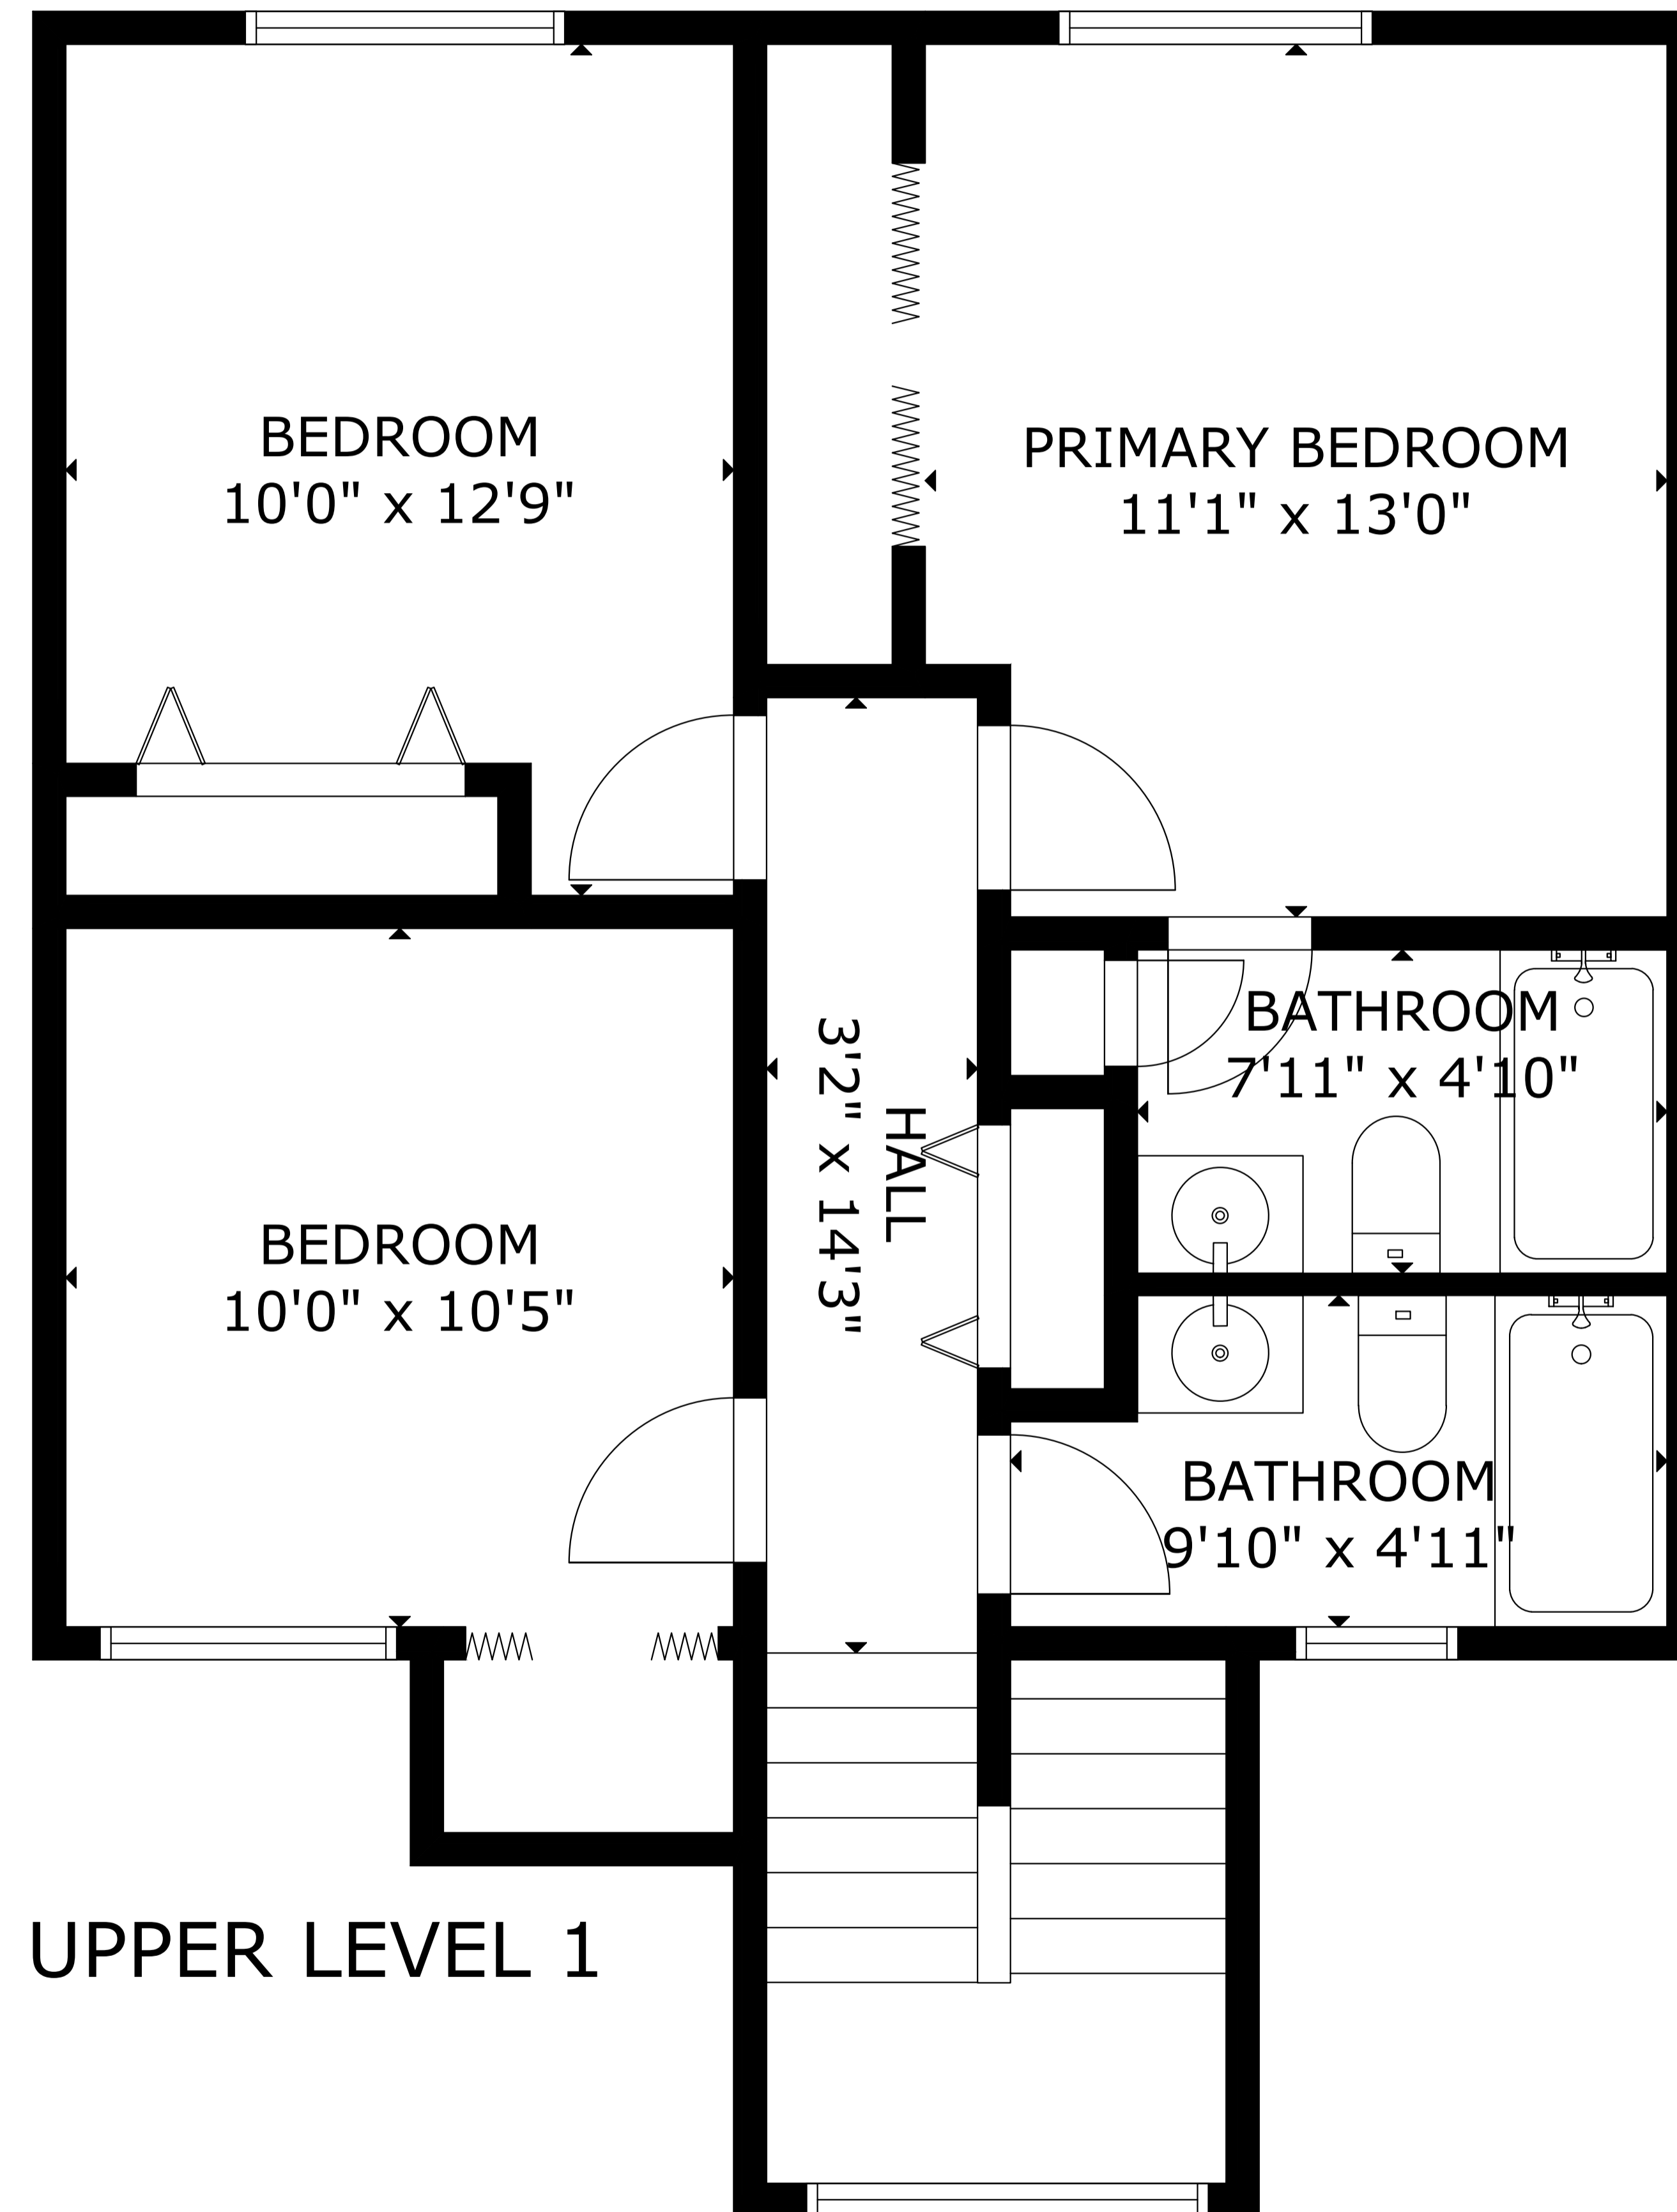

MAIN FLOOR

UPPER LEVEL 1

GROSS INTERNAL AREA
 TOTAL: 1,251 sq ft
 MAIN FLOOR: 613 sq ft, UPPER LEVEL 1: 638 sq ft
 SIZE AND DIMENSIONS ARE APPROXIMATE, ACTUAL MAY VARY