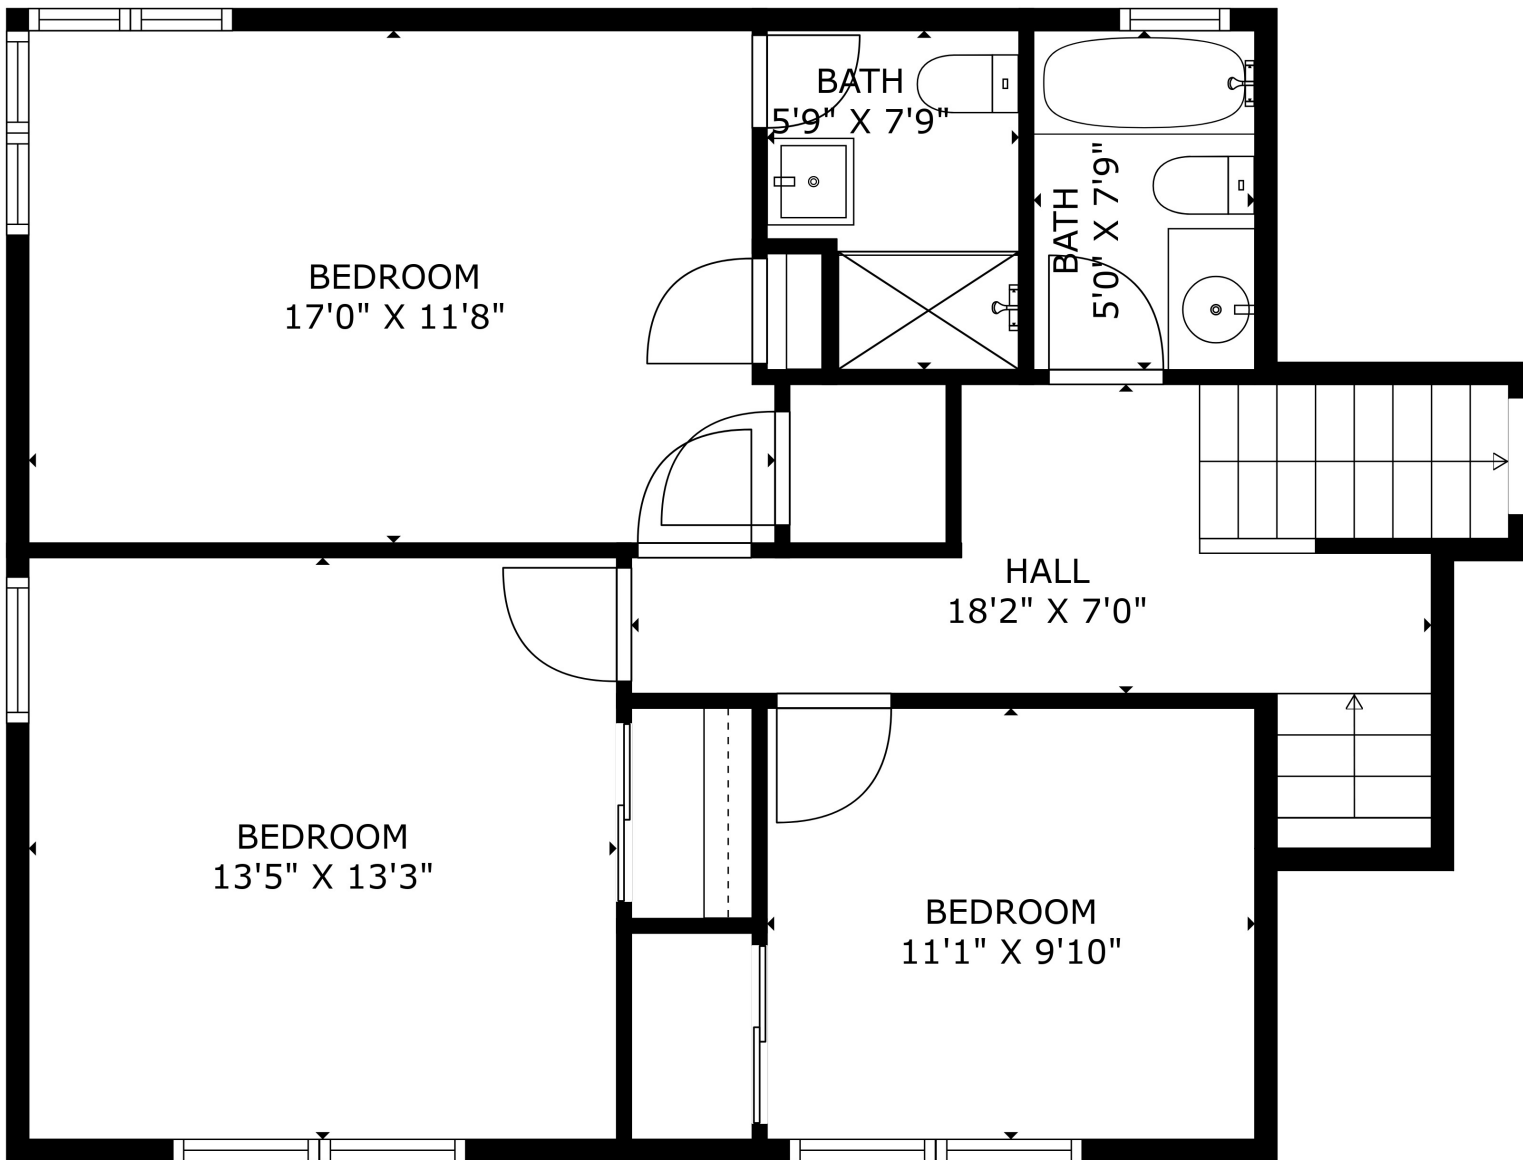

TOTAL: 5068 sq. ft
Below Ground: 1022 sq. ft, FLOOR 2: 256 sq. ft, FLOOR 3: 1590 sq. ft, FLOOR 4: 752 sq. ft, FLOOR 5: 1448 sq. ft
EXCLUDED AREAS: BASEMENT: 275 sq. ft, UTILITY: 75 sq. ft, UNDEFINED: 15 sq. ft,
GARAGE: 429 sq. ft, PATIO: 1596 sq. ft, PORCH: 25 sq. ft,
BALCONY: 360 sq. ft