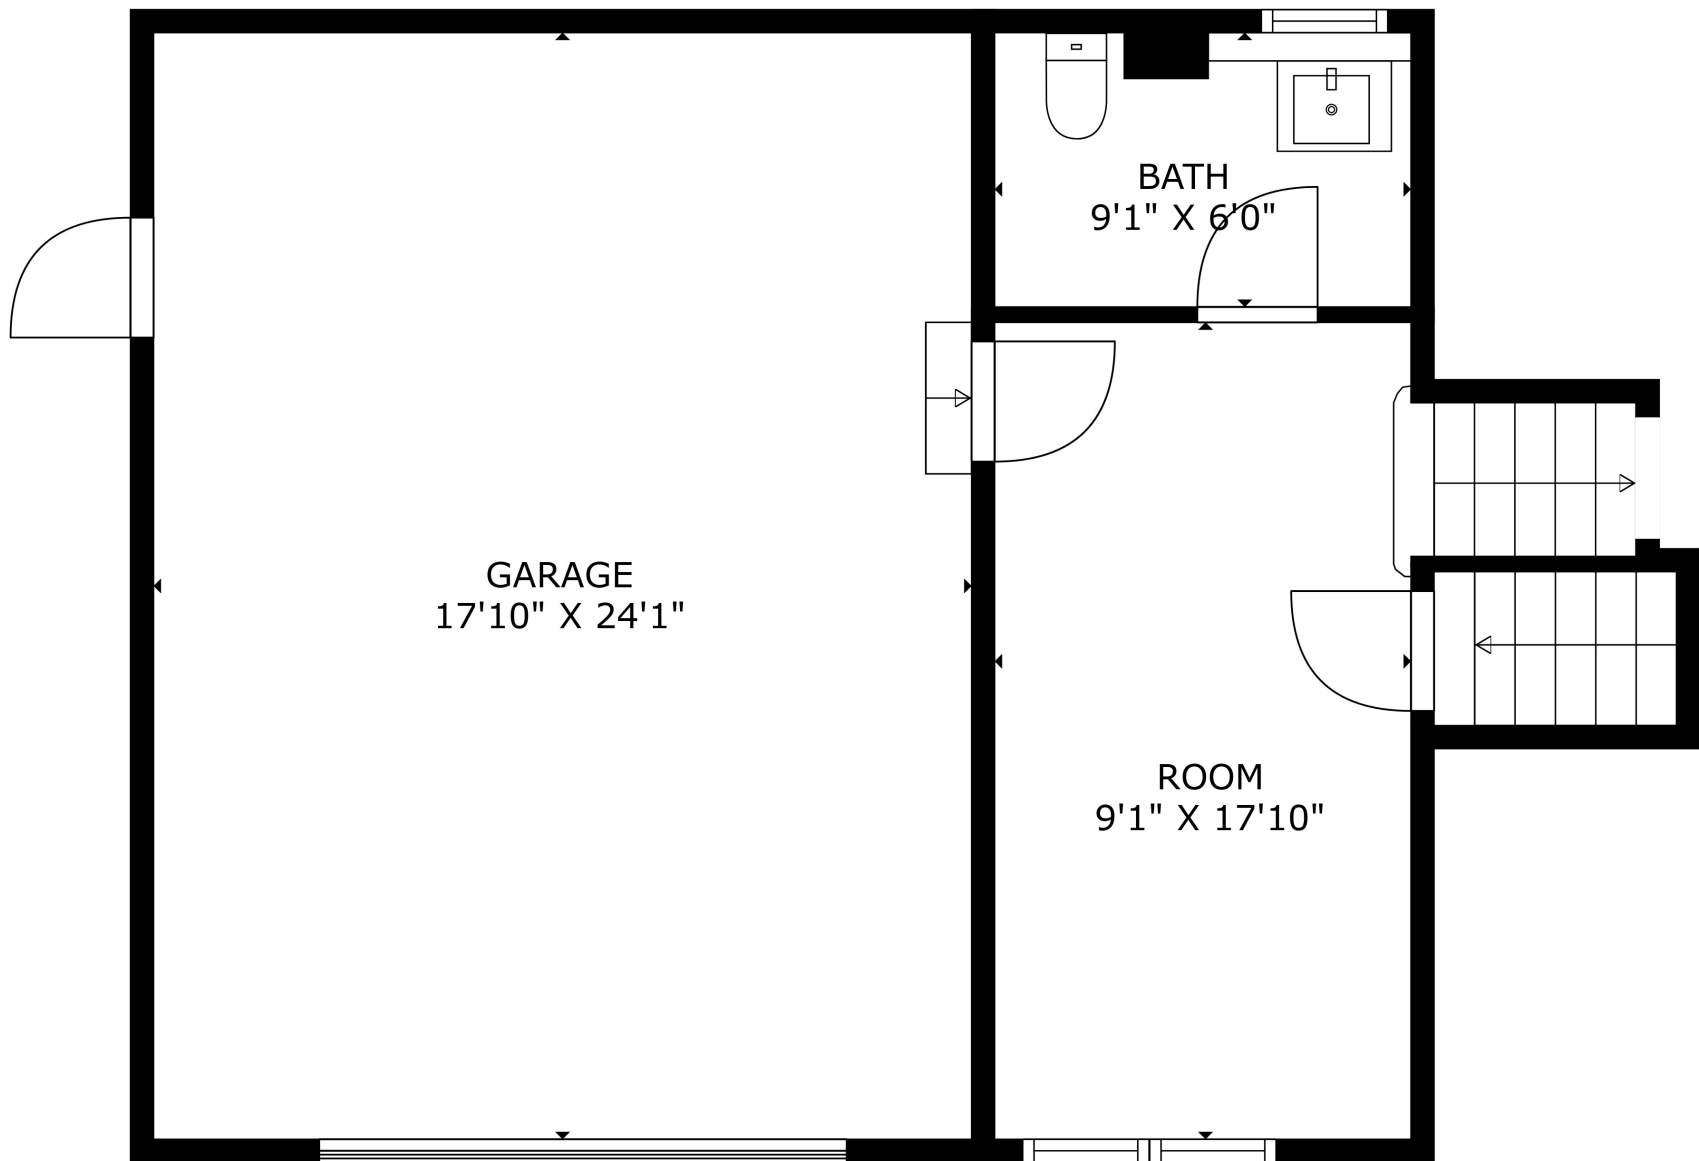

GARAGE: 429 sq. ft, PATIO: 1596 sq. ft, PORCH: 25 sq. ft,

BALCONY: 360 sq. ft

TOTAL: 5068 sq. ft

Below Ground: 1022 sq. ft, FLOOR 2: 256 sq. ft, FLOOR 3: 1590 sq. ft, FLOOR 4: 752 sq. ft, FLOOR 5: 1448 sq. ft

TOTAL: 5068 sq. ft

Below Ground: 1022 sq. ft, FLOOR 2: 256 sq. ft, FLOOR 3: 1590 sq. ft, FLOOR 4: 752 sq. ft, FLOOR 5: 1448 sq. ft
 EXCLUDED AREAS: BASEMENT: 275 sq. ft, UTILITY: 75 sq. ft, UNDEFINED: 15 sq. ft,
 GARAGE: 429 sq. ft, PATIO: 1596 sq. ft, PORCH: 25 sq. ft,
 BALCONY: 360 sq. ft

TOTAL: 5068 sq. ft

Below Ground: 1022 sq. ft, FLOOR 2: 256 sq. ft, FLOOR 3: 1590 sq. ft, FLOOR 4: 752 sq. ft, FLOOR 5: 1448 sq. ft

EXCLUDED AREAS: BASEMENT: 275 sq. ft, UTILITY: 75 sq. ft, UNDEFINED: 15 sq. ft,