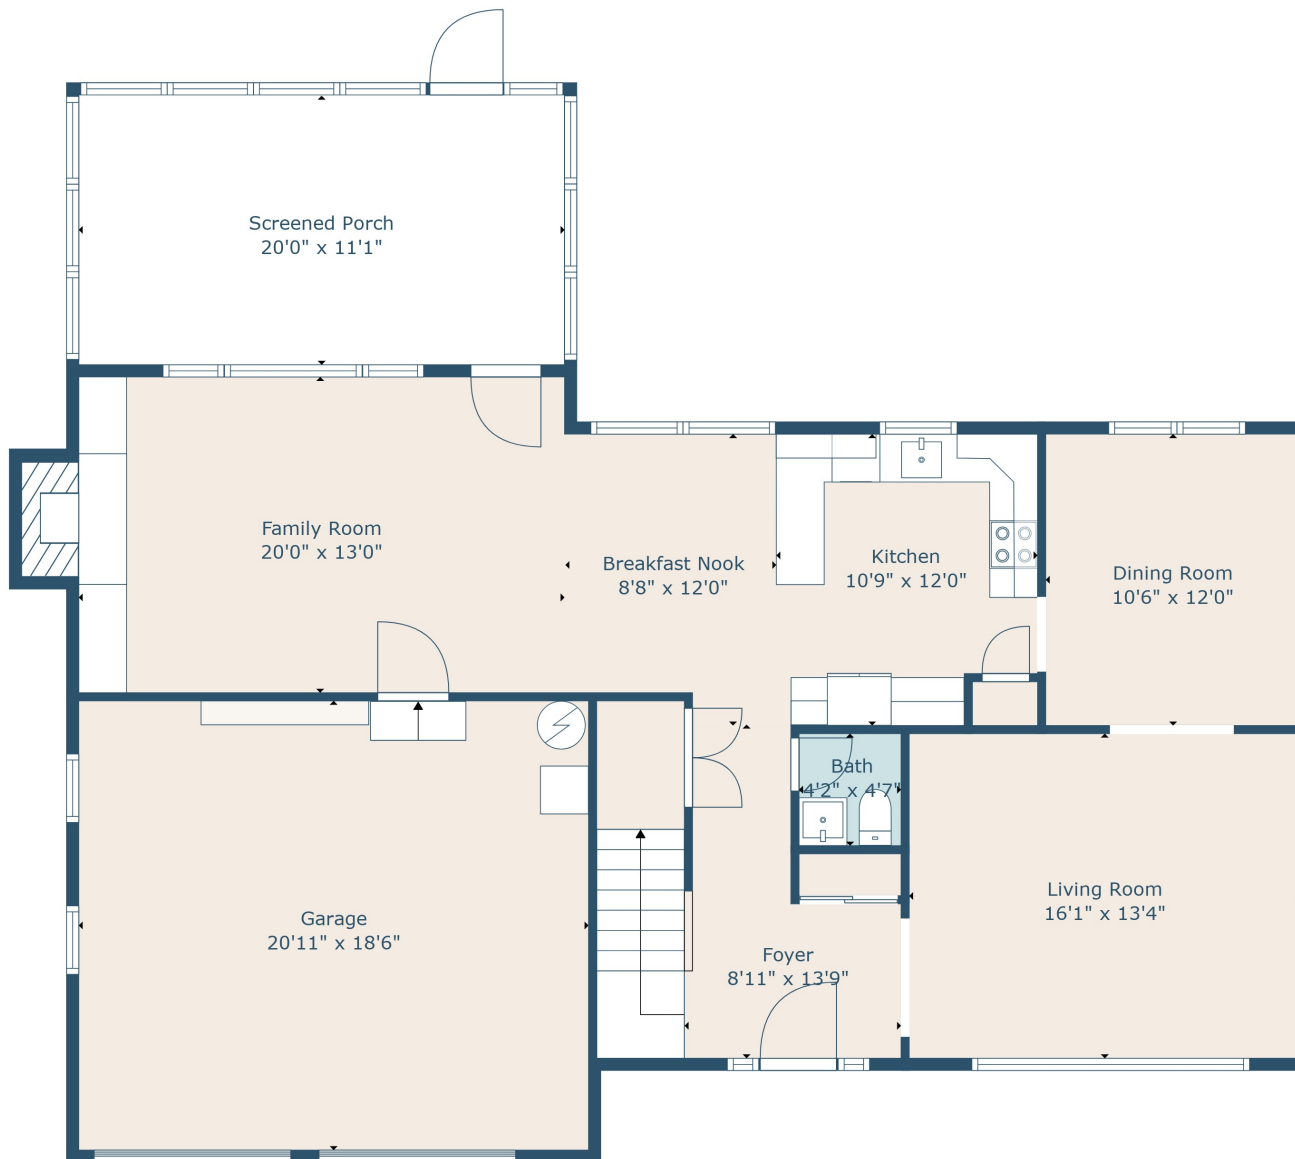

TOTAL: 2414 sq. ft
 FLOOR 1: 1017 sq. ft, FLOOR 2: 1397 sq. ft
 EXCLUDED AREAS: GARAGE: 387 sq. ft, SCREENED PORCH: 221 sq. ft, FIREPLACE: 9 sq. ft

Measurements Are Calculated By Cubicasa Technology. Deemed Highly Reliable But Not Guaranteed.