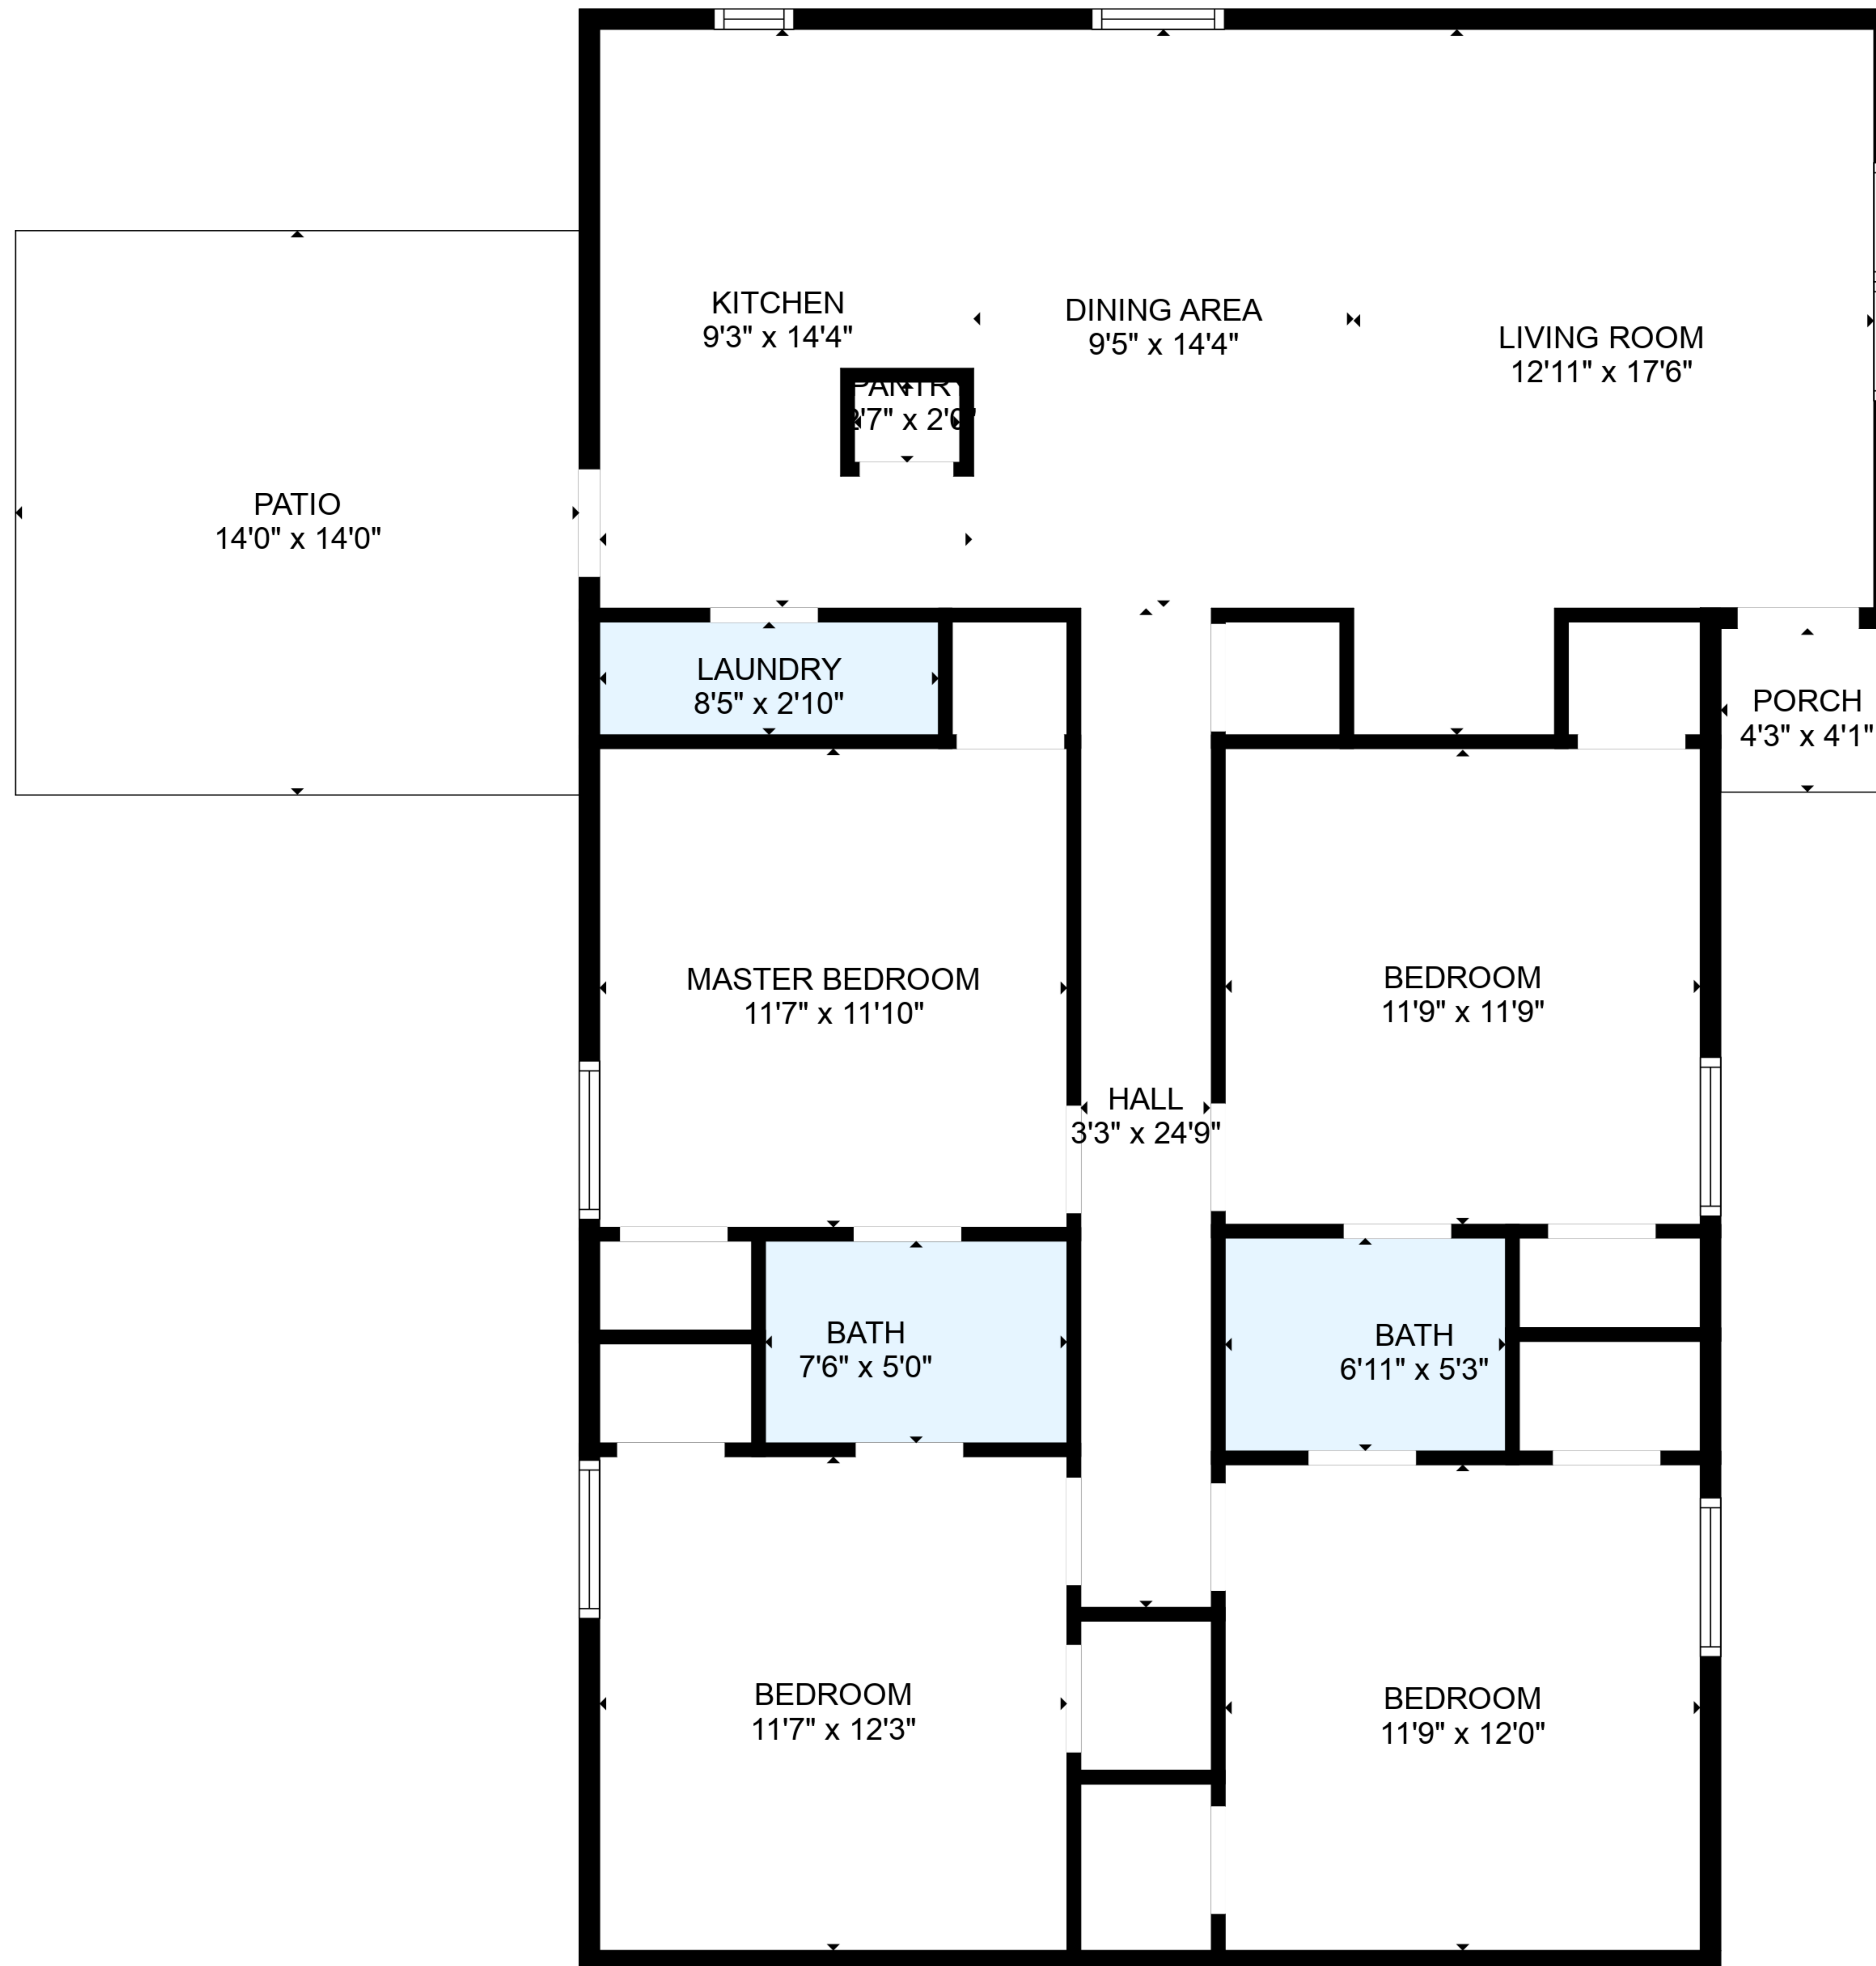

TOTAL: 1360 sq. ft

FLOOR 1: 1360 sq. ft

EXCLUDED AREAS: PATIO: 195 sq. ft, PORCH: 17 sq. ft

FLOOR PLAN CREATED BY CUBICASA APP. MEASUREMENTS DEEMED HIGHLY RELIABLE BUT NOT GUARANTEED.

TOTAL: 1360 sq. ft

FLOOR 1: 1360 sq. ft

EXCLUDED AREAS: PATIO: 195 sq. ft, PORCH: 17 sq. ft