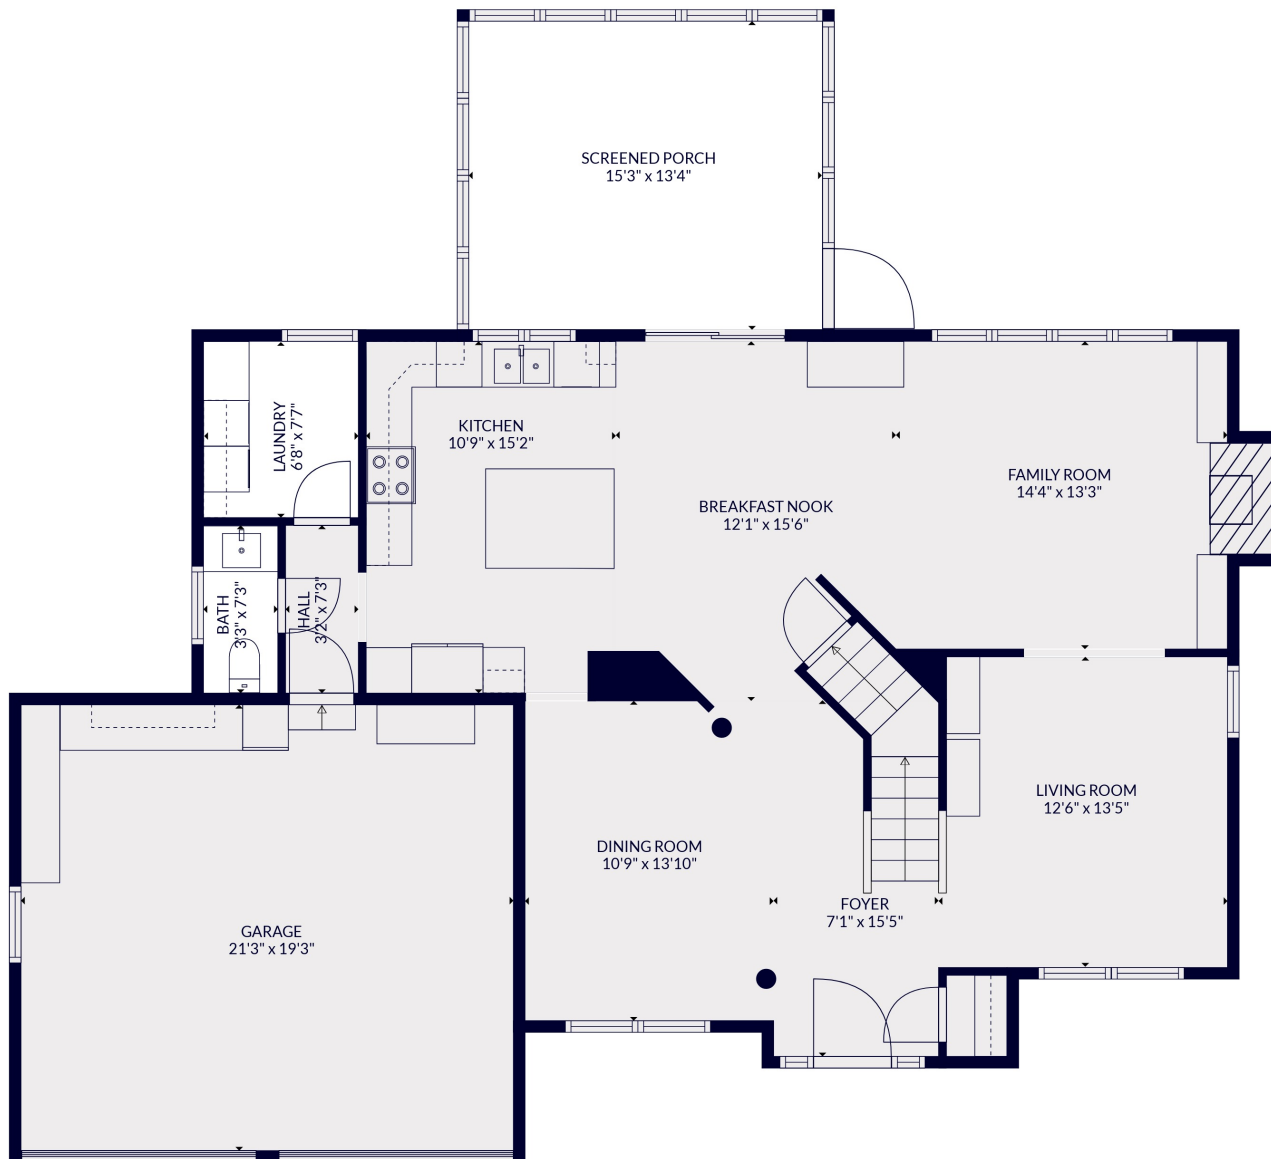

FLOOR 2

FLOOR 3

FLOOR 1

Total scanned area: 4073 sq. ft

MEASUREMENTS ARE CALCULATED BY CUBICASA TECHNOLOGY. DEEMED HIGHLY RELIABLE BUT NOT GUARANTEED.

Total scanned area: 4073 sq. ft

MEASUREMENTS ARE CALCULATED BY CUBICASA TECHNOLOGY. DEEMED HIGHLY RELIABLE BUT NOT GUARANTEED.

Total scanned area: 4073 sq. ft

MEASUREMENTS ARE CALCULATED BY CUBICASA TECHNOLOGY. DEEMED HIGHLY RELIABLE BUT NOT GUARANTEED.

Total scanned area: 4073 sq. ft

MEASUREMENTS ARE CALCULATED BY CUBICASA TECHNOLOGY. DEEMED HIGHLY RELIABLE BUT NOT GUARANTEED.