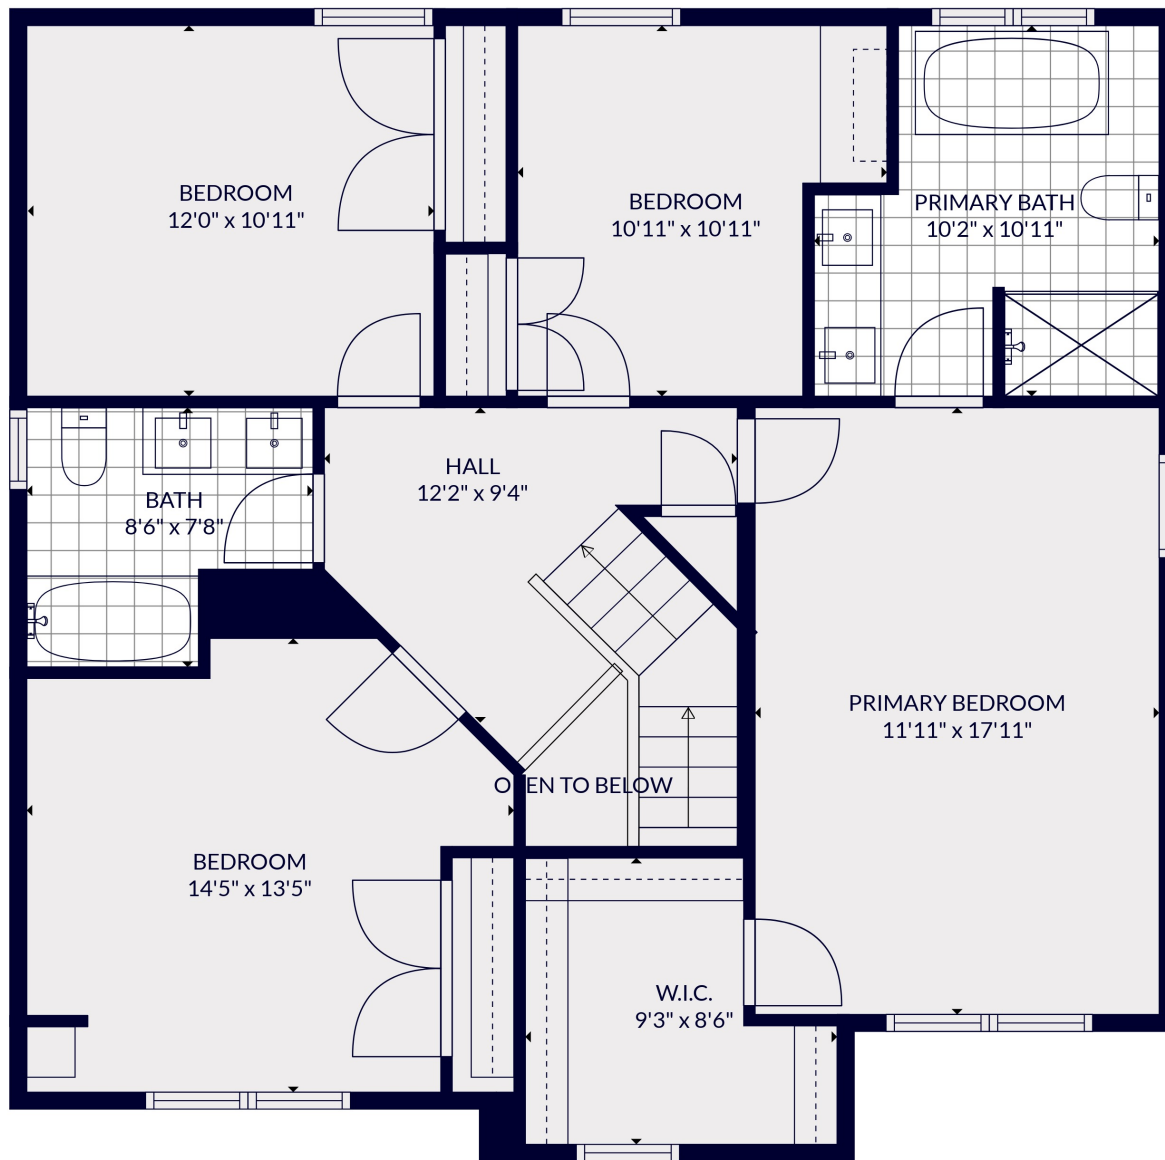

FLOOR 2

FLOOR 3

FLOOR 1

Total scanned area: 4073 sq. ft

MEASUREMENTS ARE CALCULATED BY CUBICASA TECHNOLOGY. DEEMED HIGHLY RELIABLE BUT NOT GUARANTEED.

Total scanned area: 4073 sq. ft

MEASUREMENTS ARE CALCULATED BY CUBICASA TECHNOLOGY. DEEMED HIGHLY RELIABLE BUT NOT GUARANTEED.

Total scanned area: 4073 sq. ft

MEASUREMENTS ARE CALCULATED BY CUBICASA TECHNOLOGY. DEEMED HIGHLY RELIABLE BUT NOT GUARANTEED.

Total scanned area: 4073 sq. ft

MEASUREMENTS ARE CALCULATED BY CUBICASA TECHNOLOGY. DEEMED HIGHLY RELIABLE BUT NOT GUARANTEED.