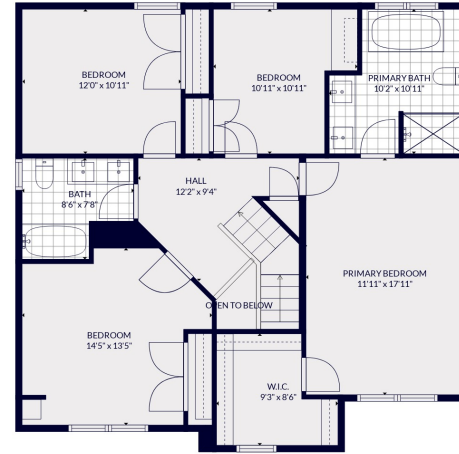

FLOOR 2

FLOOR 3

FLOOR 1

Total scanned area: 4073 sq. ft

MEASUREMENTS ARE CALCULATED BY CUBICASA TECHNOLOGY. DEEMED HIGHLY RELIABLE BUT NOT GUARANTEED.

Total scanned area: 4073 sq. ft

MEASUREMENTS ARE CALCULATED BY CUBICASA TECHNOLOGY. DEEMED HIGHLY RELIABLE BUT NOT GUARANTEED.

Total scanned area: 4073 sq. ft

MEASUREMENTS ARE CALCULATED BY CUBICASA TECHNOLOGY. DEEMED HIGHLY RELIABLE BUT NOT GUARANTEED.

Total scanned area: 4073 sq. ft

MEASUREMENTS ARE CALCULATED BY CUBICASA TECHNOLOGY. DEEMED HIGHLY RELIABLE BUT NOT GUARANTEED.