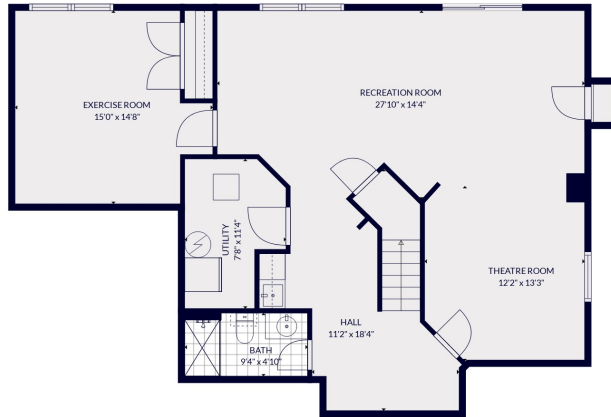

FLOOR 2

FLOOR 3

FLOOR 1

Total scanned area: 4073 sq. ft

MEASUREMENTS ARE CALCULATED BY CUBICASA TECHNOLOGY. DEEMED HIGHLY RELIABLE BUT NOT GUARANTEED.

Total scanned area: 4073 sq. ft

MEASUREMENTS ARE CALCULATED BY CUBICASA TECHNOLOGY. DEEMED HIGHLY RELIABLE BUT NOT GUARANTEED.

Total scanned area: 4073 sq. ft

MEASUREMENTS ARE CALCULATED BY CUBICASA TECHNOLOGY. DEEMED HIGHLY RELIABLE BUT NOT GUARANTEED.

Total scanned area: 4073 sq. ft

MEASUREMENTS ARE CALCULATED BY CUBICASA TECHNOLOGY. DEEMED HIGHLY RELIABLE BUT NOT GUARANTEED.