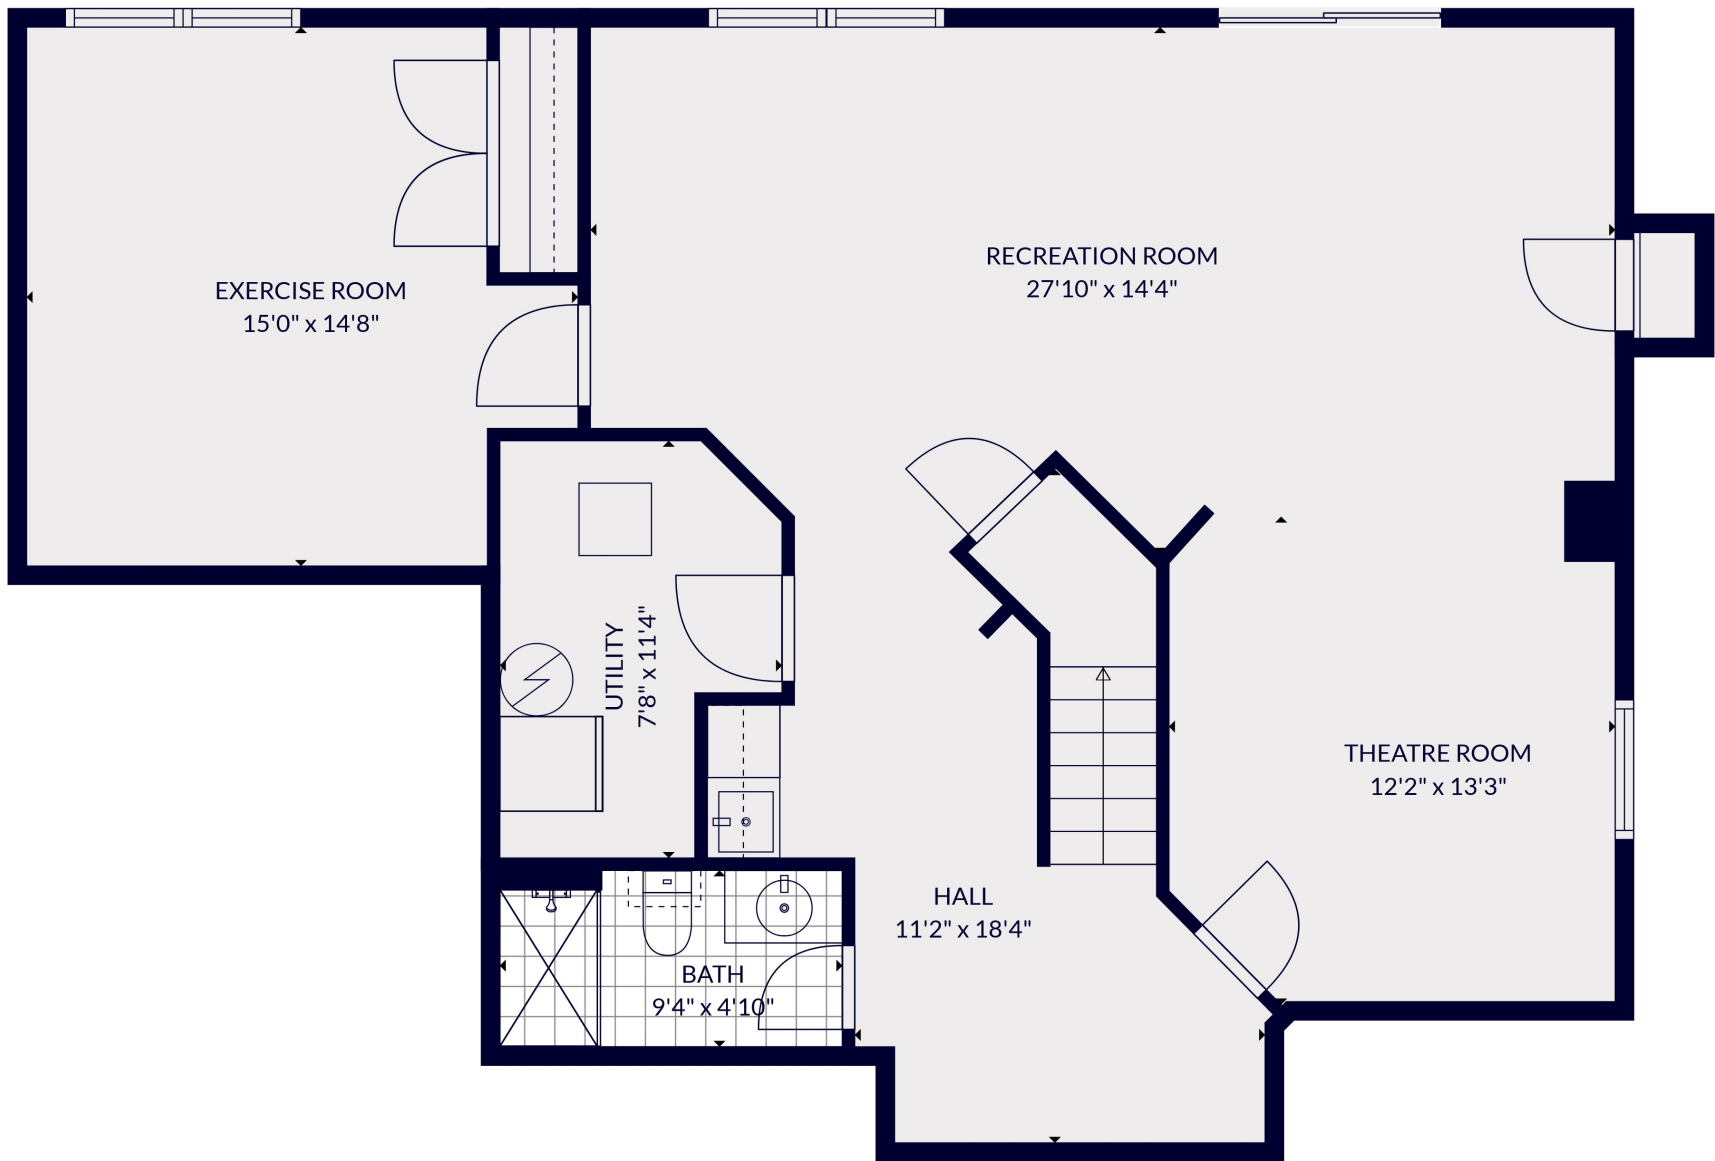

FLOOR 2

FLOOR 3

FLOOR 1

Total scanned area: 4073 sq. ft

MEASUREMENTS ARE CALCULATED BY CUBICASA TECHNOLOGY. DEEMED HIGHLY RELIABLE BUT NOT GUARANTEED.

Total scanned area: 4073 sq. ft

MEASUREMENTS ARE CALCULATED BY CUBICASA TECHNOLOGY. DEEMED HIGHLY RELIABLE BUT NOT GUARANTEED.

Total scanned area: 4073 sq. ft

MEASUREMENTS ARE CALCULATED BY CUBICASA TECHNOLOGY. DEEMED HIGHLY RELIABLE BUT NOT GUARANTEED.

Total scanned area: 4073 sq. ft

MEASUREMENTS ARE CALCULATED BY CUBICASA TECHNOLOGY. DEEMED HIGHLY RELIABLE BUT NOT GUARANTEED.