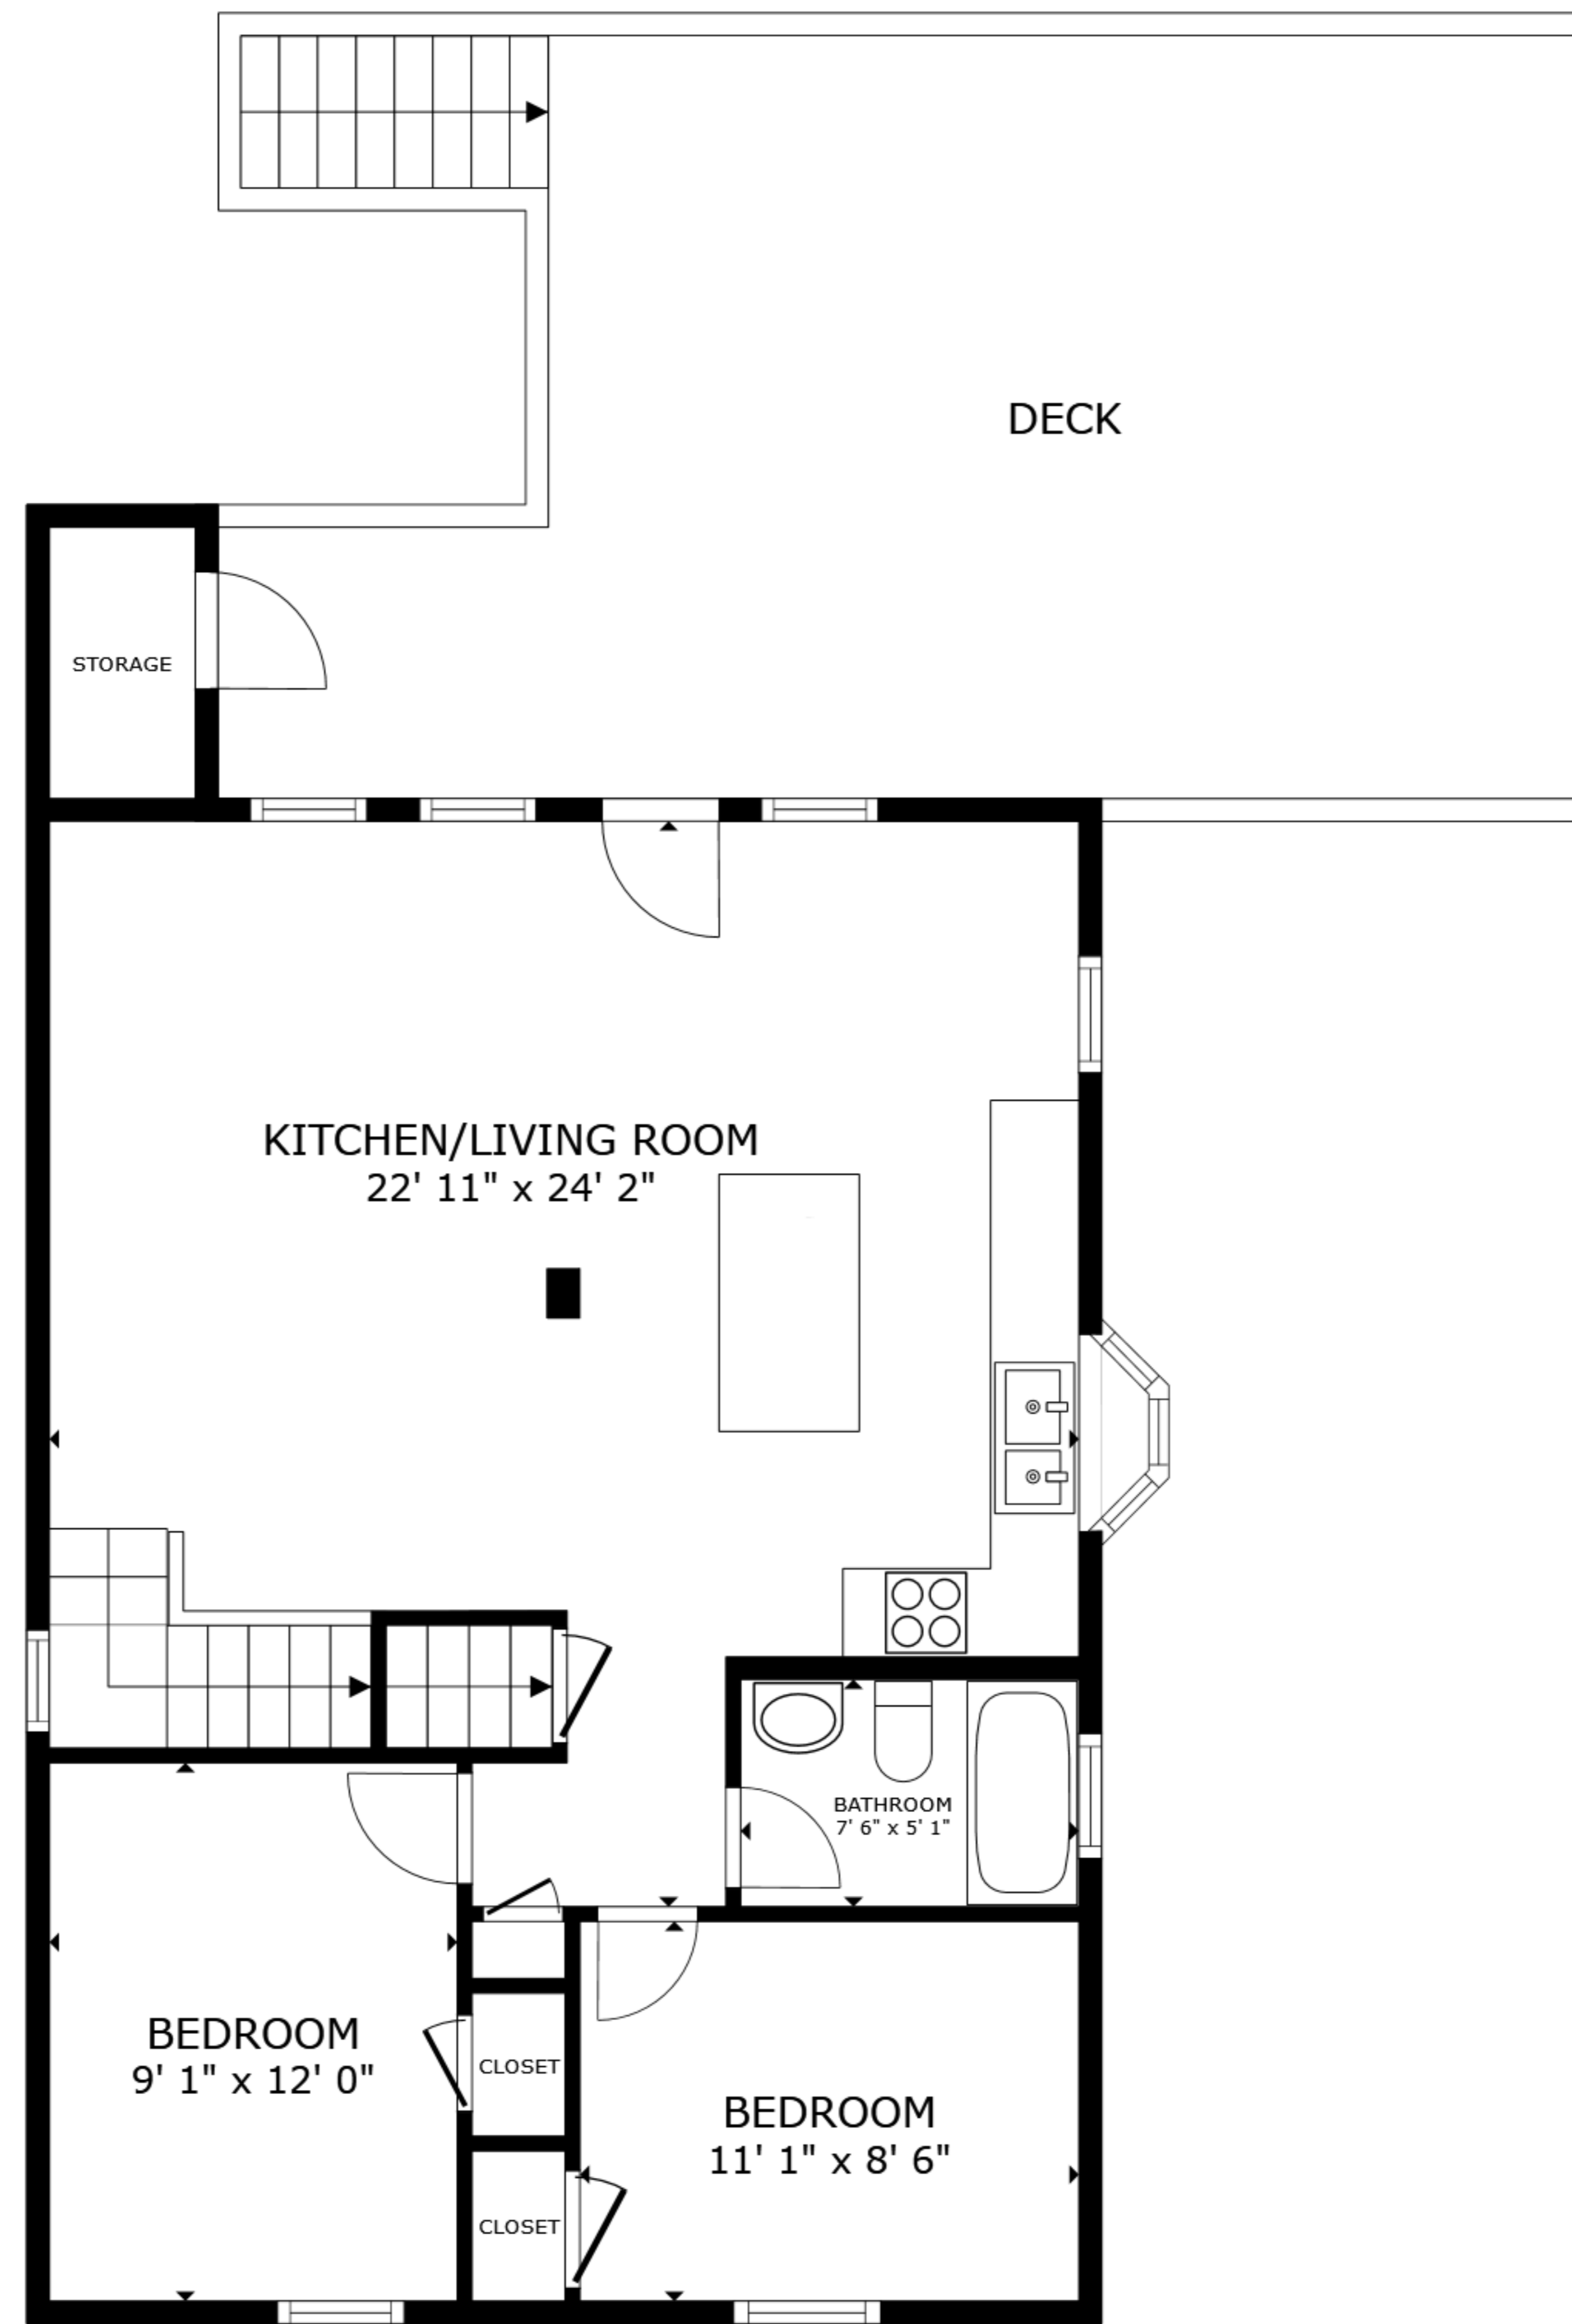

FLOOR 1

FLOOR 2

FLOOR 3

GROSS INTERNAL AREA
 FLOOR 1 372 sq.ft. FLOOR 2 783 sq.ft. FLOOR 3 393 sq.ft.
 EXCLUDED AREAS : GARAGE 368 sq.ft. DECK 459 sq.ft.
 TOTAL : 1,549 sq.ft.
 SIZES AND DIMENSIONS ARE APPROXIMATE, ACTUAL MAY VARY.