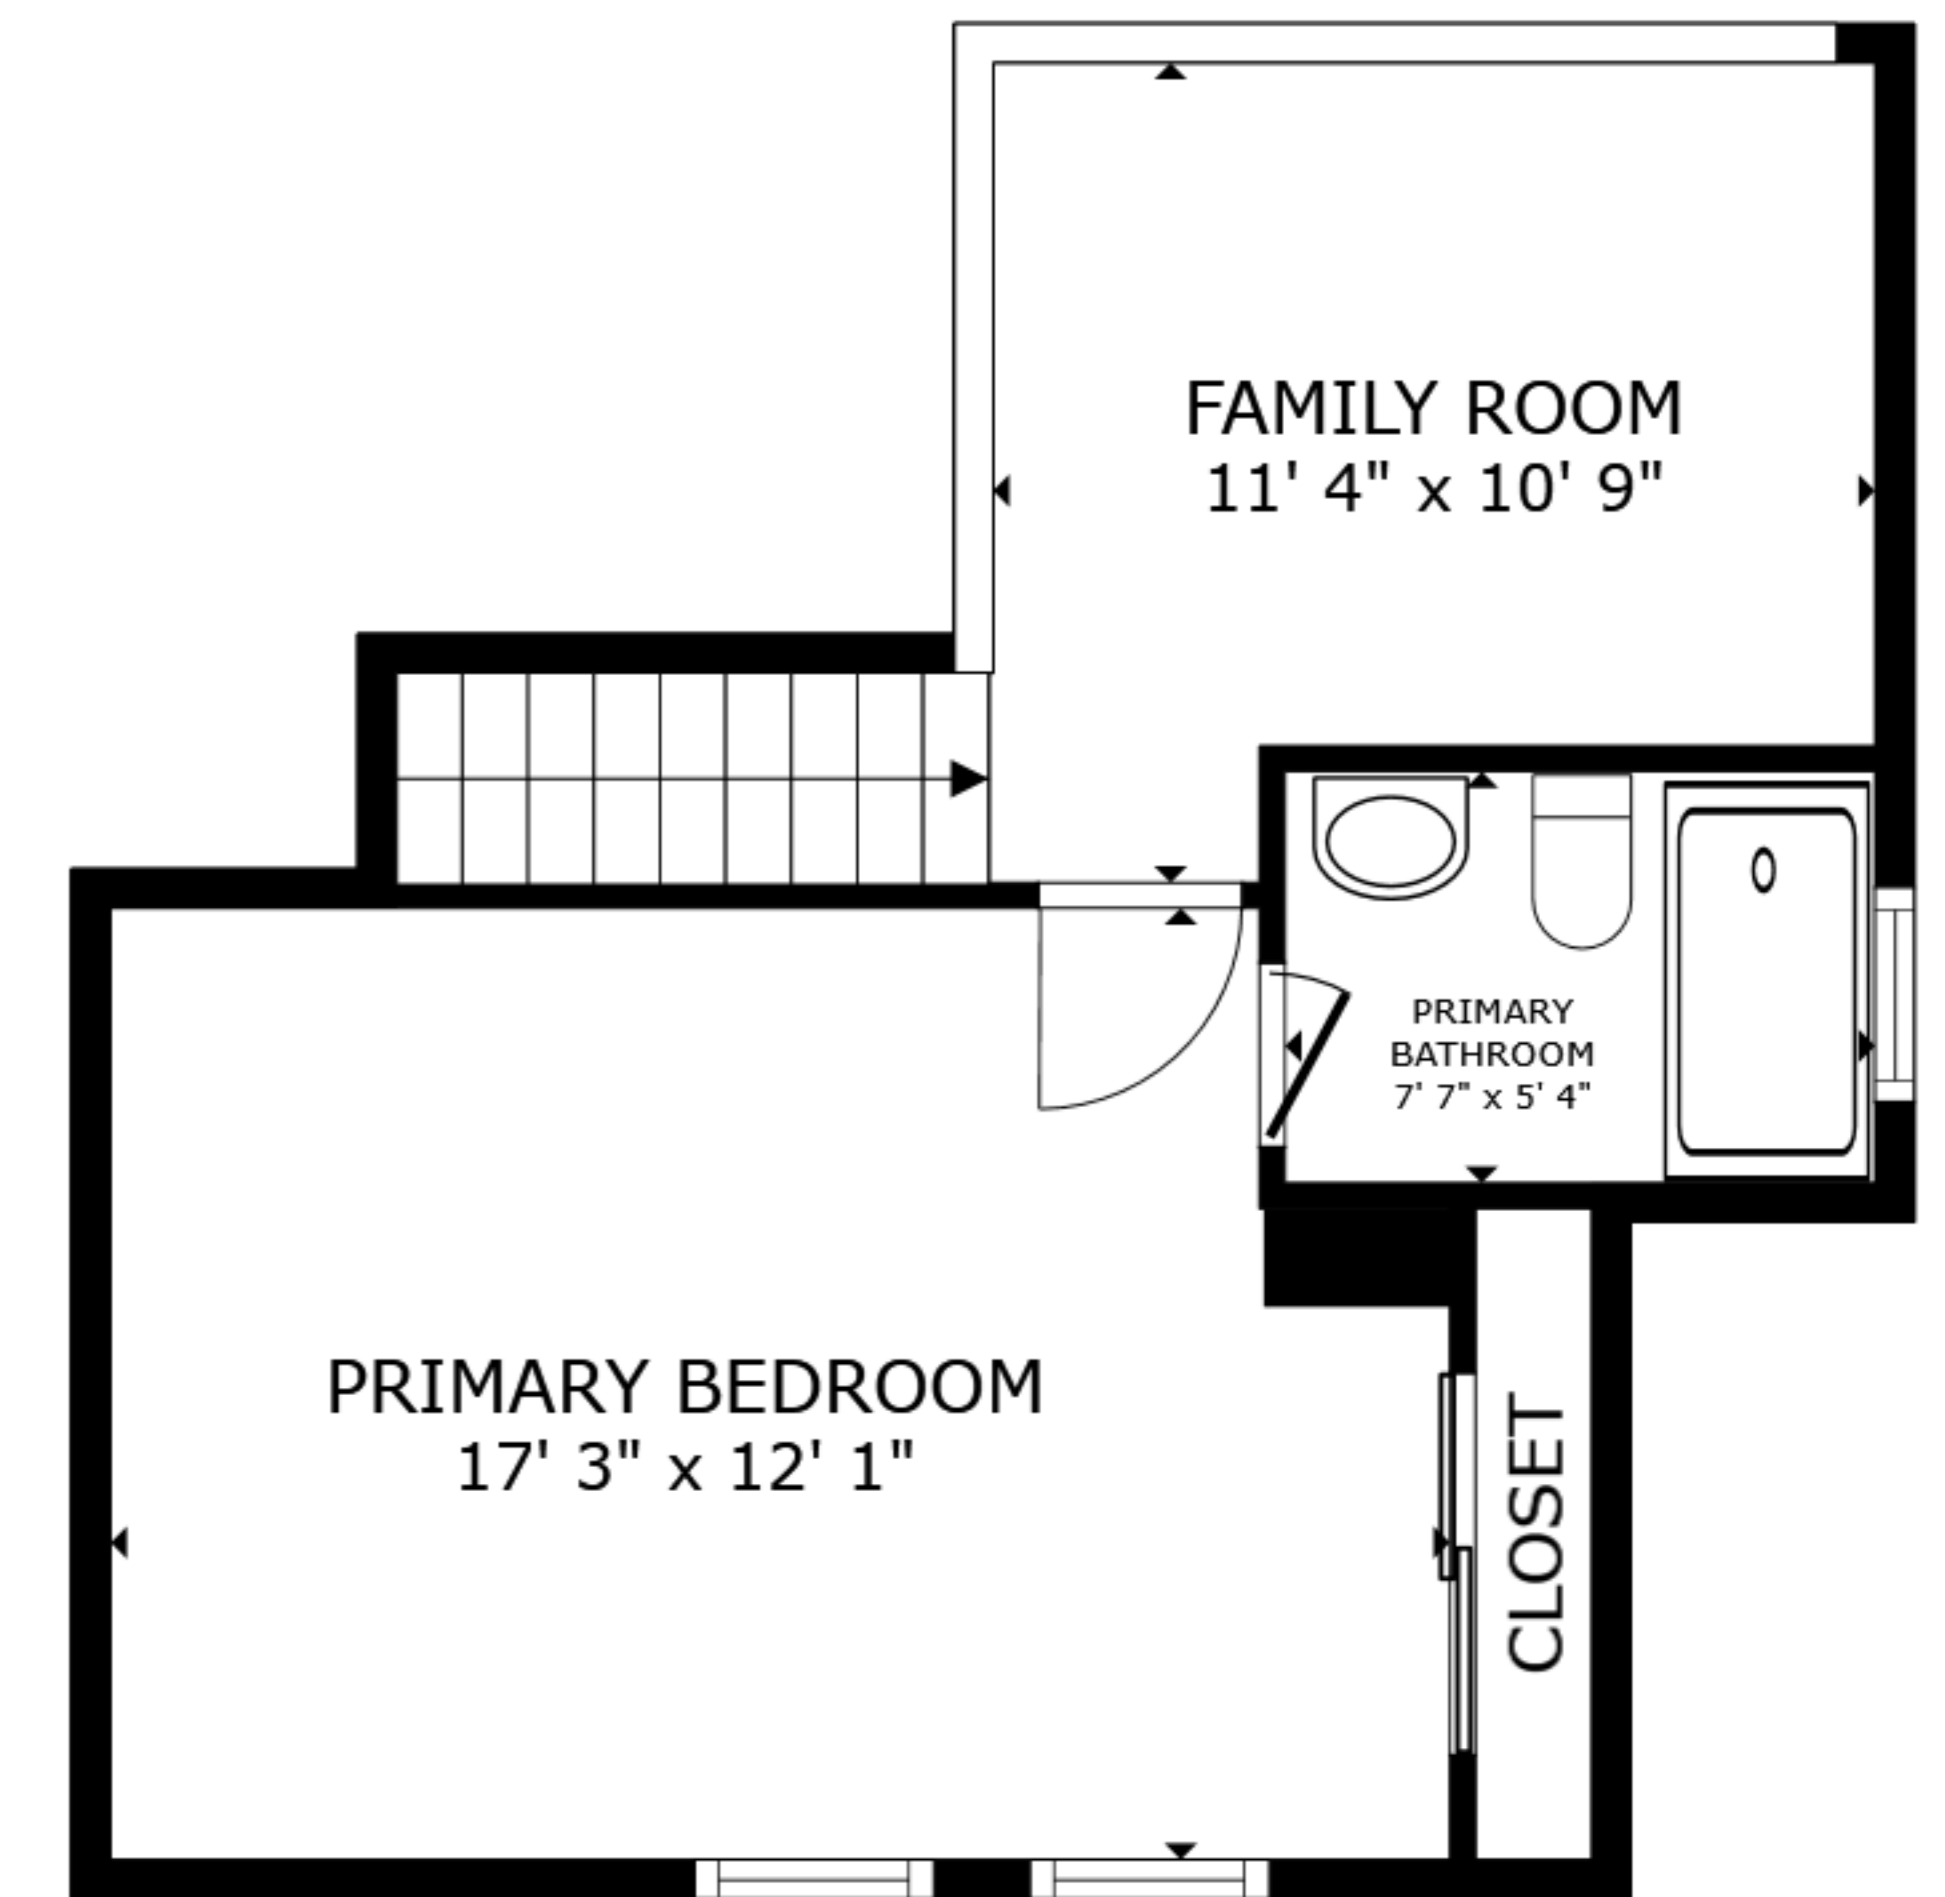

FLOOR 1

FLOOR 2

FLOOR 3

GROSS INTERNAL AREA
 FLOOR 1 372 sq.ft. FLOOR 2 783 sq.ft. FLOOR 3 393 sq.ft.
 EXCLUDED AREAS : GARAGE 368 sq.ft. DECK 459 sq.ft.
 TOTAL : 1,549 sq.ft.
 SIZES AND DIMENSIONS ARE APPROXIMATE, ACTUAL MAY VARY.