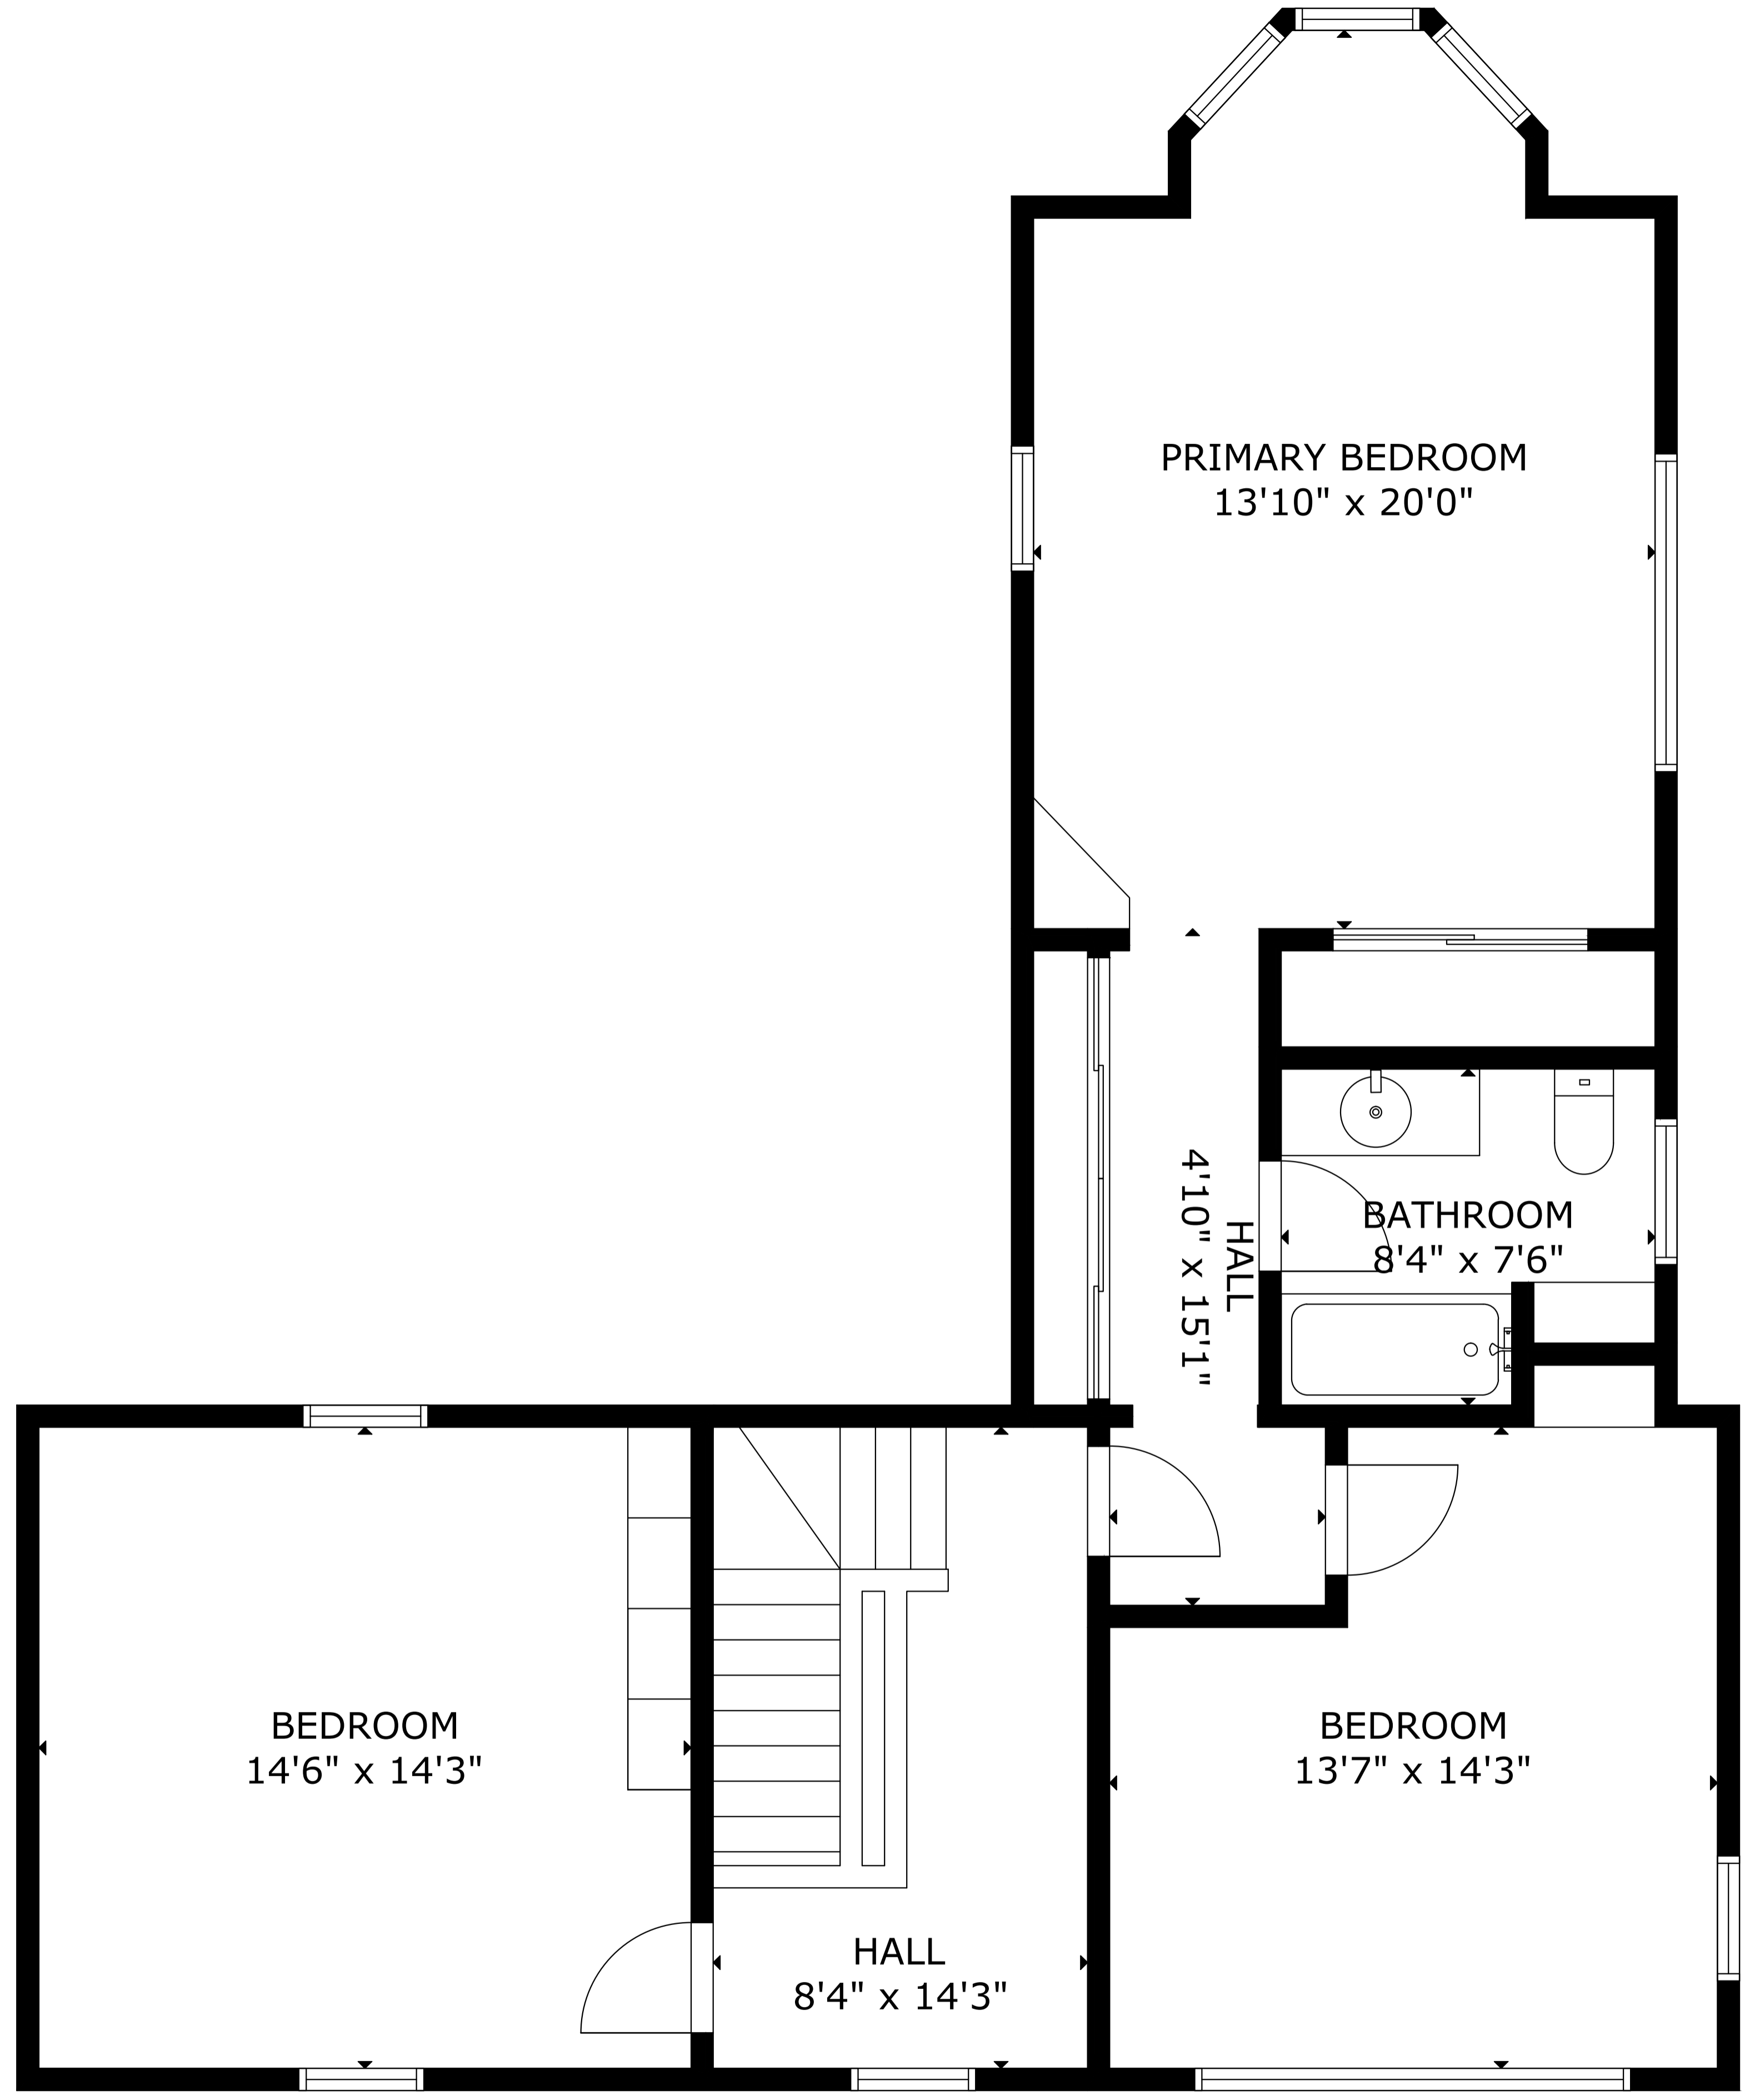

MAIN FLOOR

UPPER LEVEL 1

GROSS INTERNAL AREA
 TOTAL: 2,215 sq.ft
 MAIN FLOOR: 1,281 sq.ft, UPPER LEVEL 1: 934 sq.ft
 SIZE AND DIMENSIONS ARE APPROXIMATE, ACTUAL MAY VARY