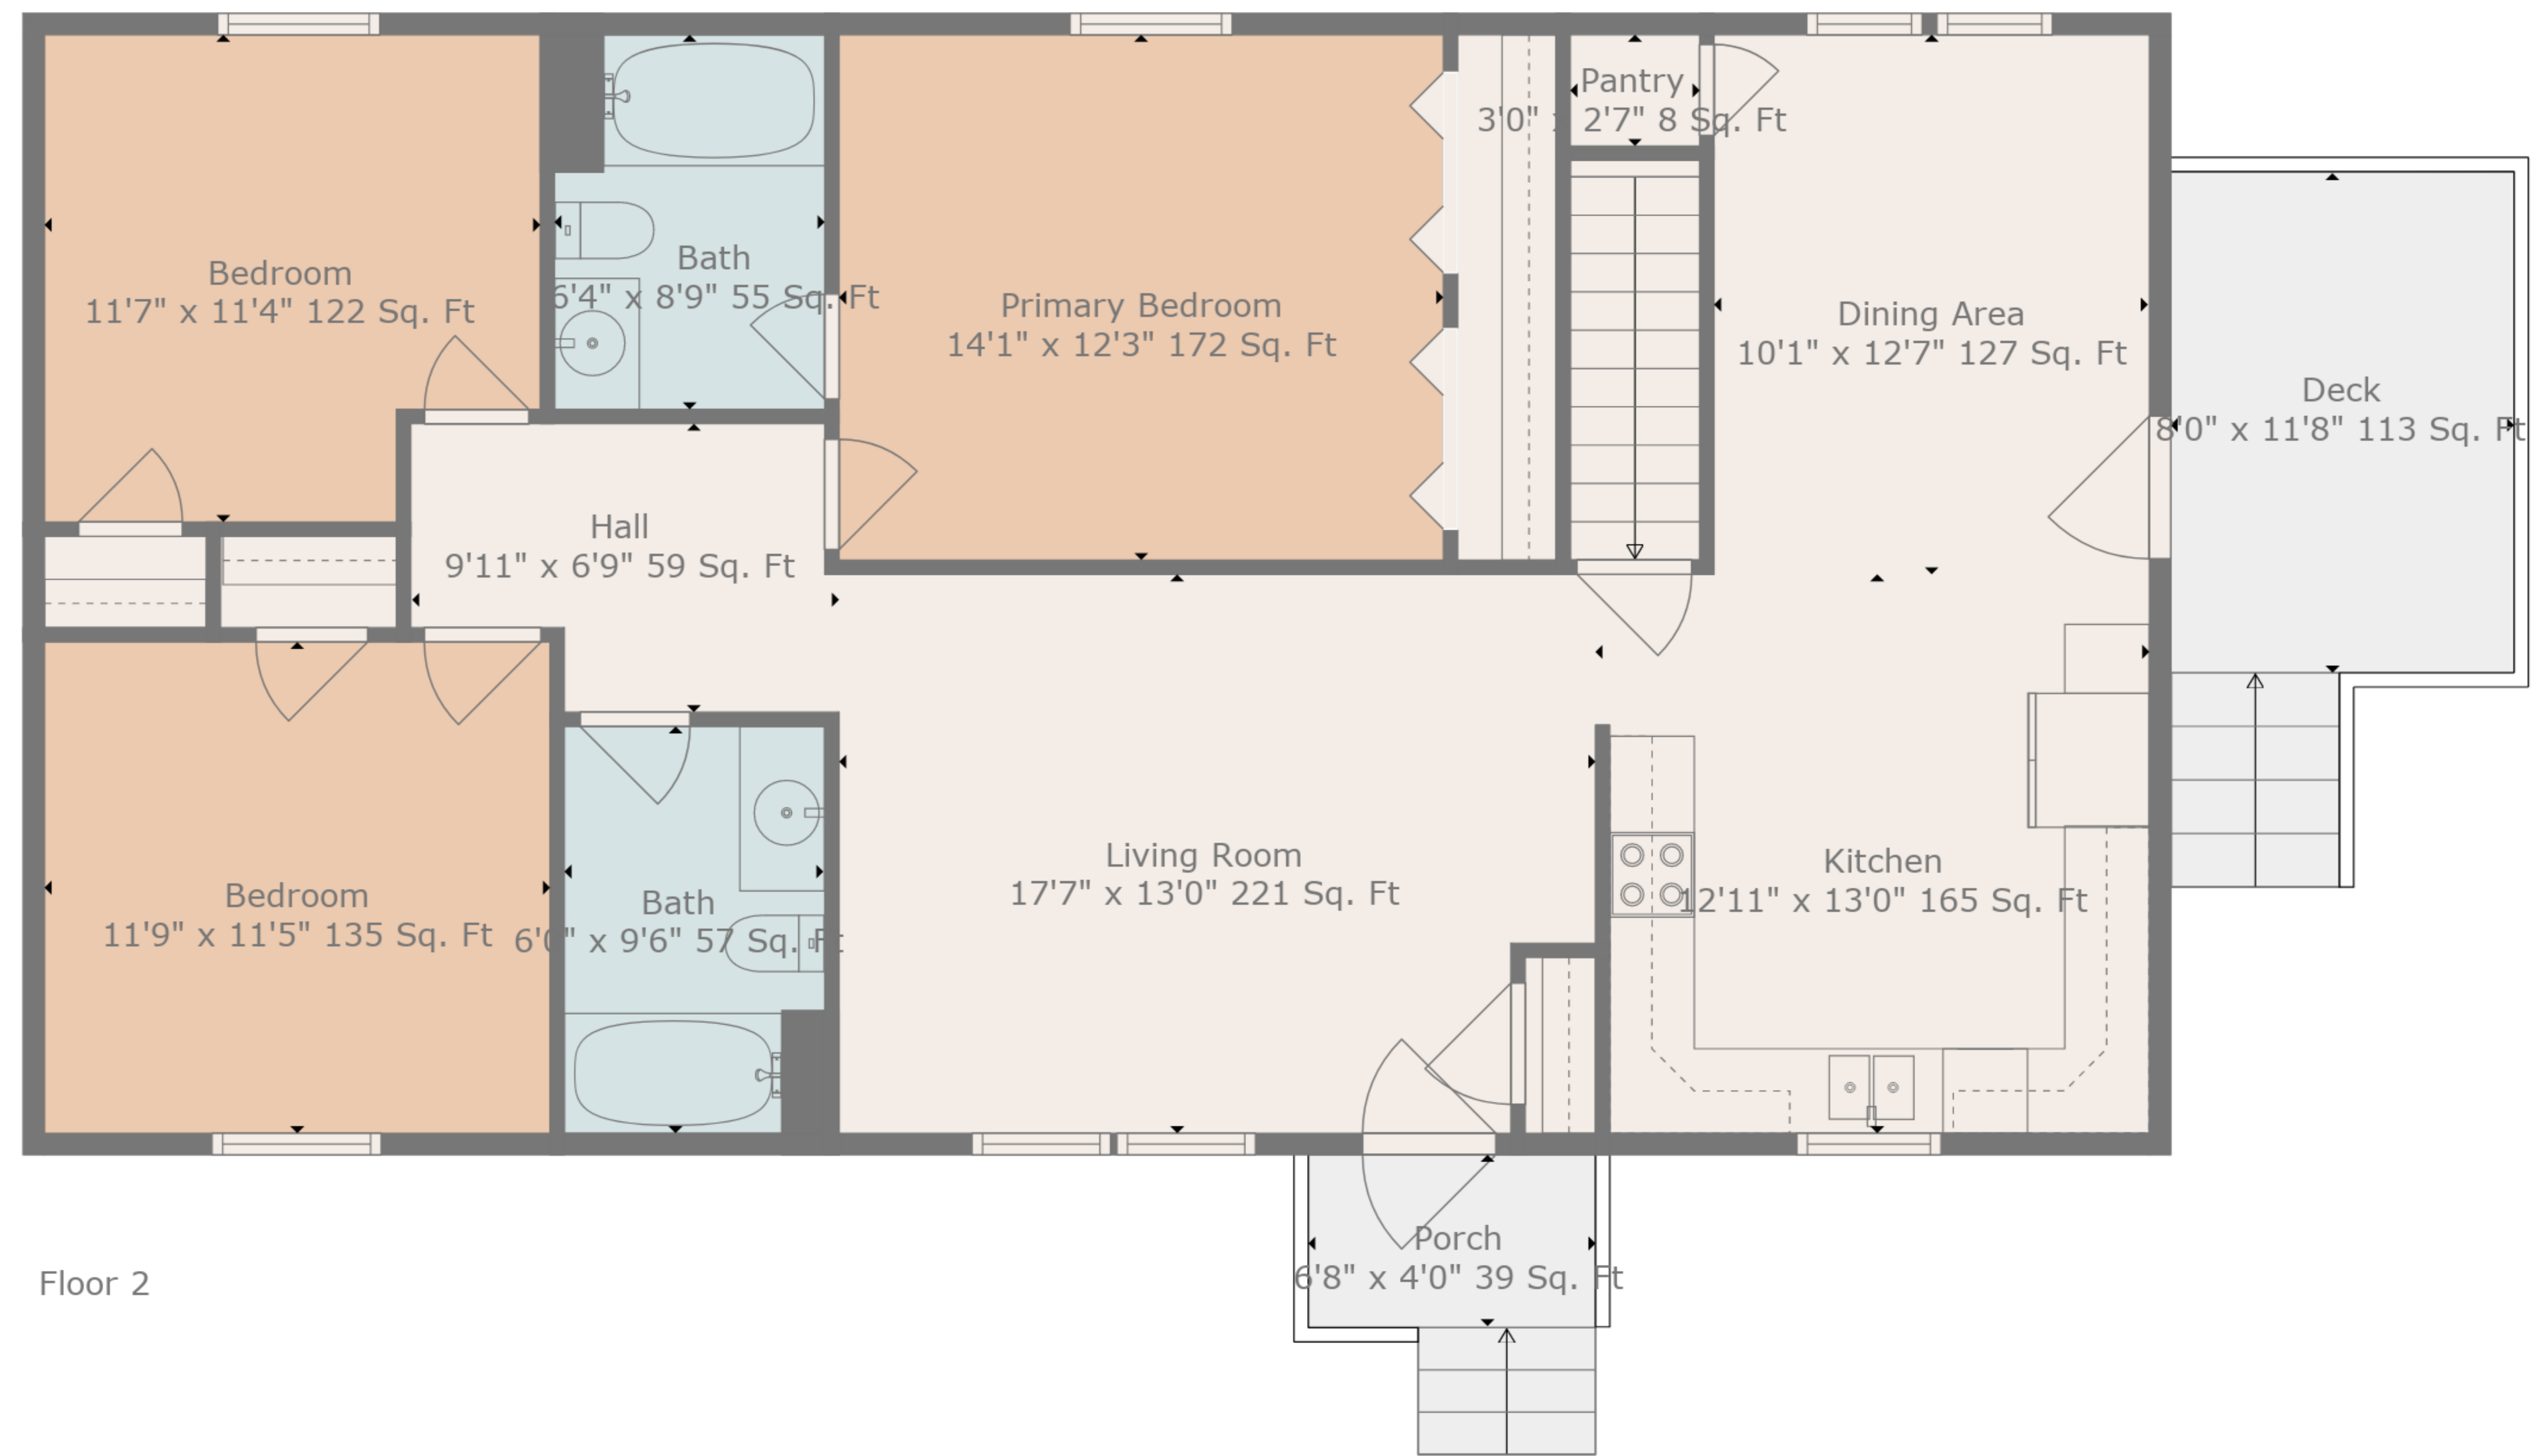

**TOTAL: 2340 sq. ft**  
 BELOW GROUND: 1084 sq. ft, FLOOR 2: 1256 sq. ft  
 EXCLUDED AREAS: STORAGE: 41 sq. ft, ELECTRICAL ROOM: 54 sq. ft, UNDEFINED: 9 sq. ft,  
 PORCH: 39 sq. ft, DECK: 113 sq. ft

Sizes And Dimensions Are Approximate, Actual May Vary.