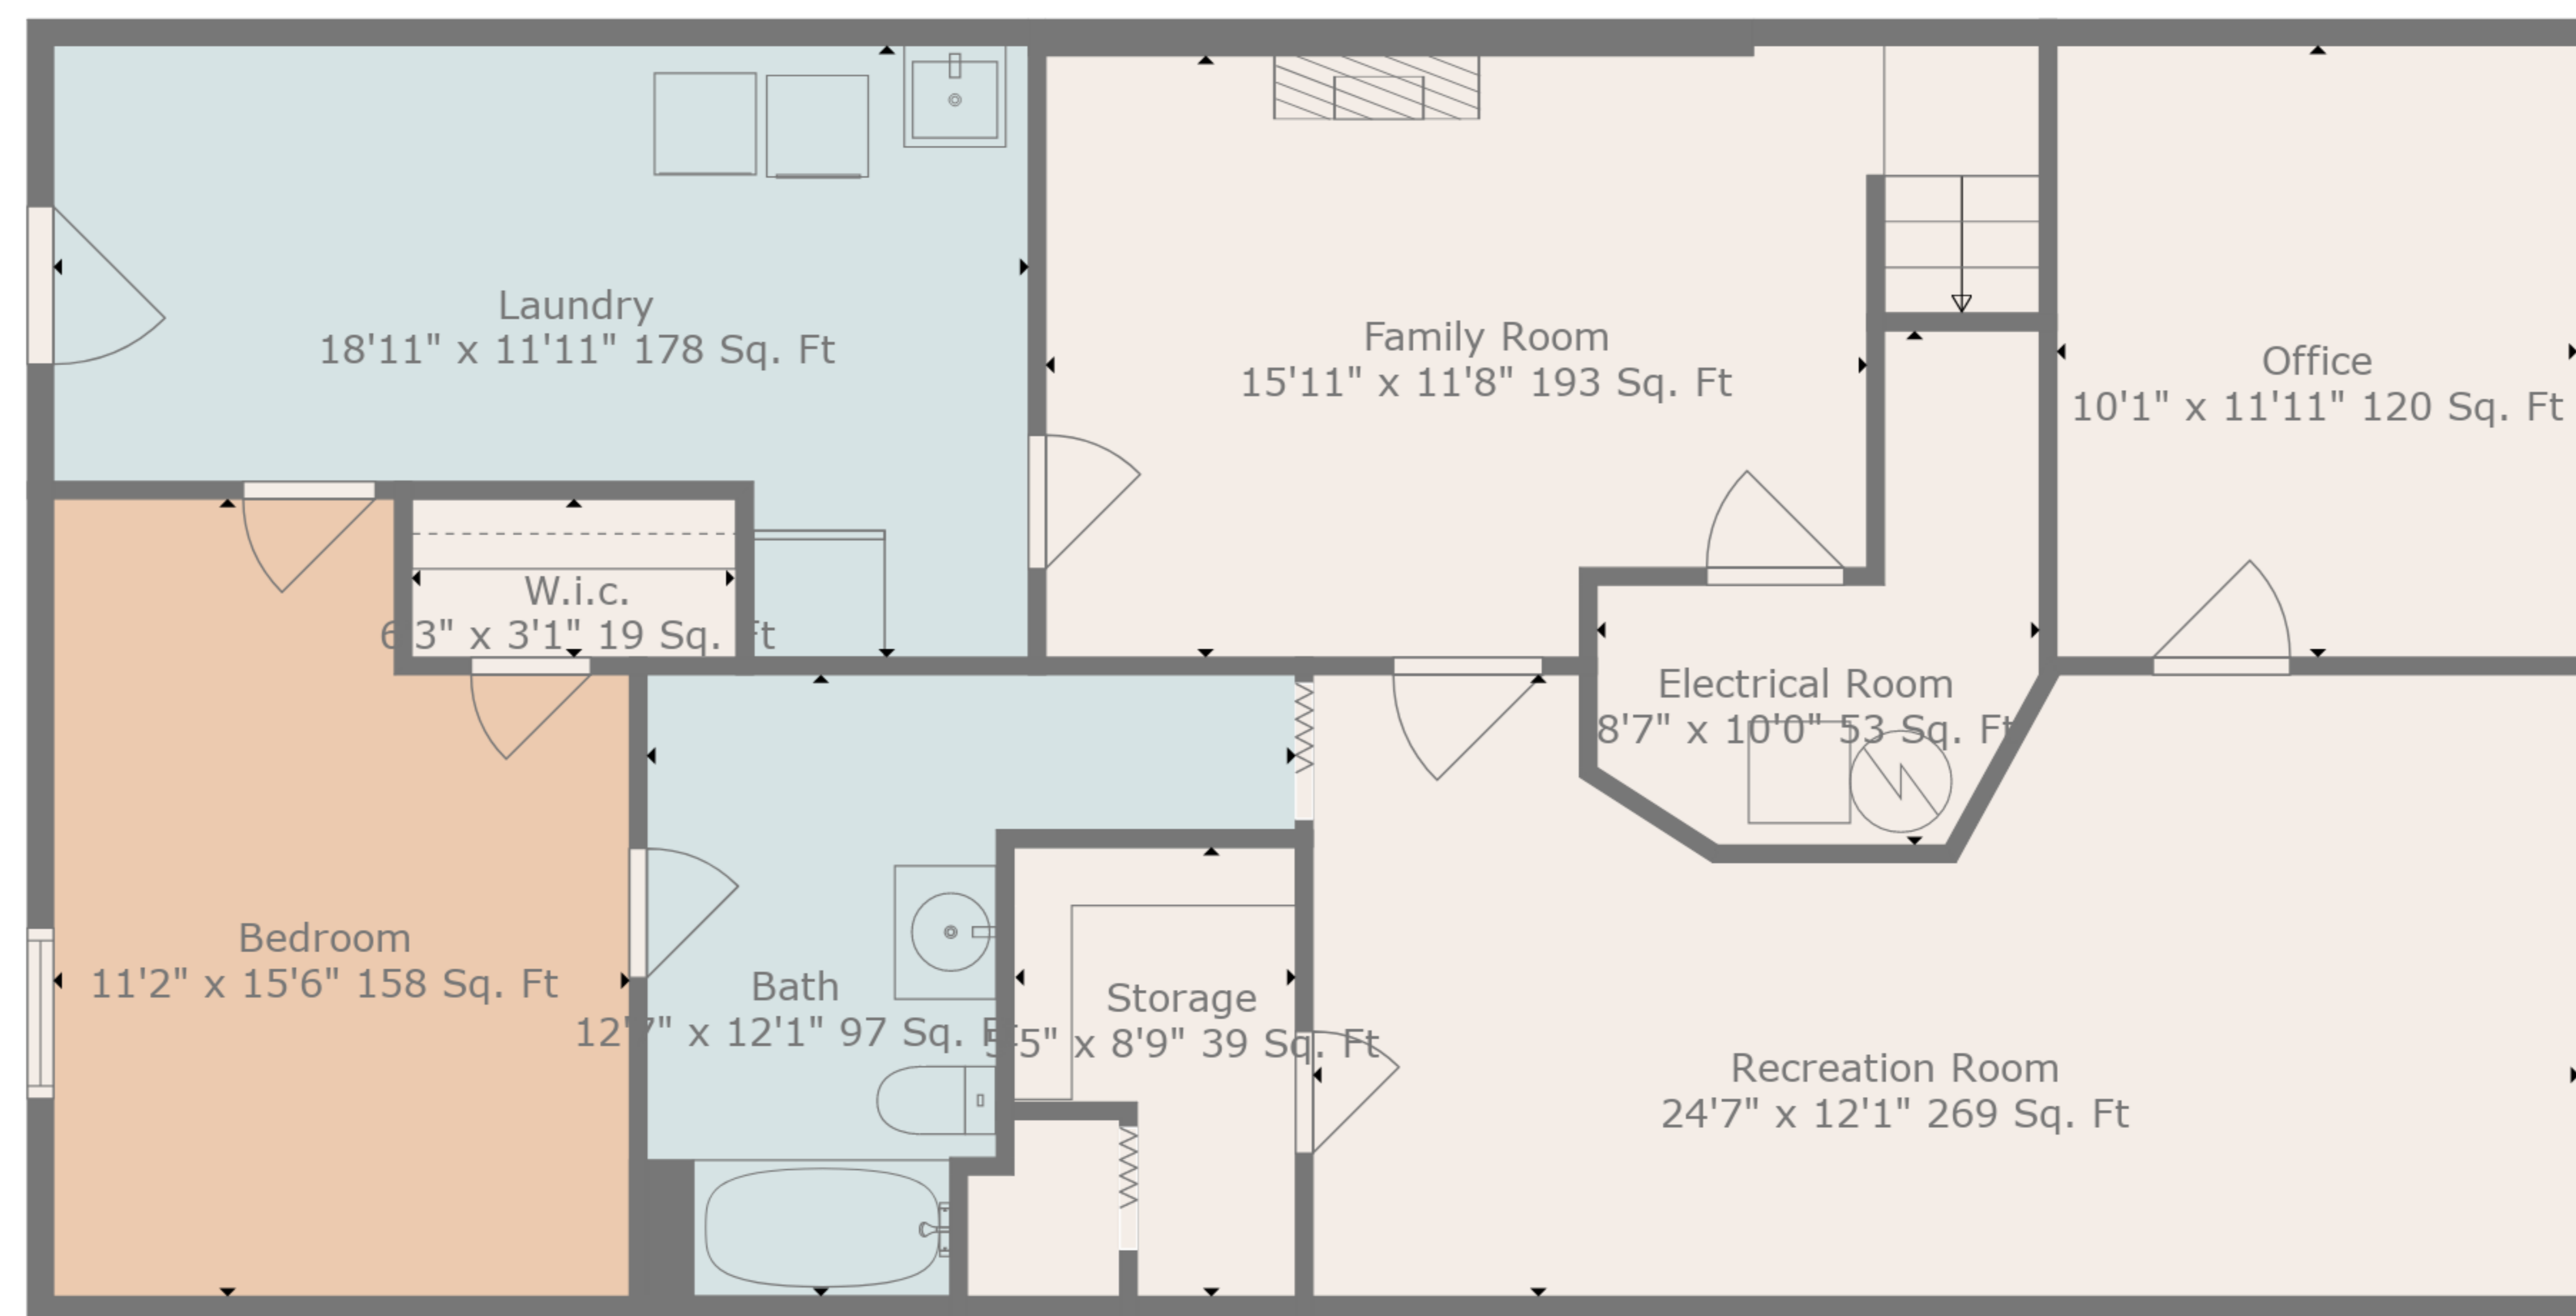

**TOTAL: 2340 sq. ft**  
 BELOW GROUND: 1084 sq. ft, FLOOR 2: 1256 sq. ft  
 EXCLUDED AREAS: STORAGE: 41 sq. ft, ELECTRICAL ROOM: 54 sq. ft, UNDEFINED: 9 sq. ft,  
 PORCH: 39 sq. ft, DECK: 113 sq. ft

Sizes And Dimensions Are Approximate, Actual May Vary.