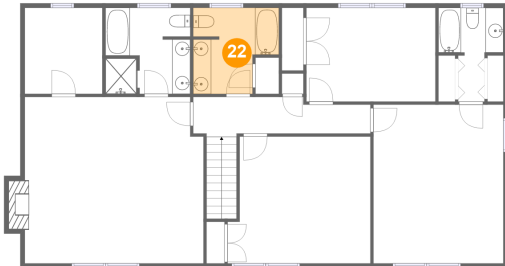

22 Floor 3 - Bath

Dimensions: 9'6" x 9'7"
Area: 77 sq. ft
Counted as Living Area:
Yes

Heated: Yes
Finished: Yes
Enclosed: Yes
Contiguous:
Yes
Permitted: Yes
Wet Space: Yes
Addition: No
Conversion: No