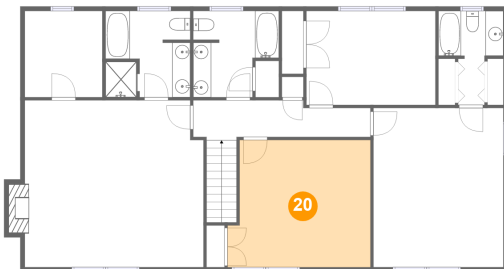

20 Floor 3 - Bedroom

Dimensions: 15'10" x 14'1"
Area: 211 sq. ft
Counted as Living Area:
Yes

Heated: Yes
Finished: Yes
Enclosed: Yes
Contiguous:
Yes
Permitted: Yes
Wet Space: No
Addition: No
Conversion: No