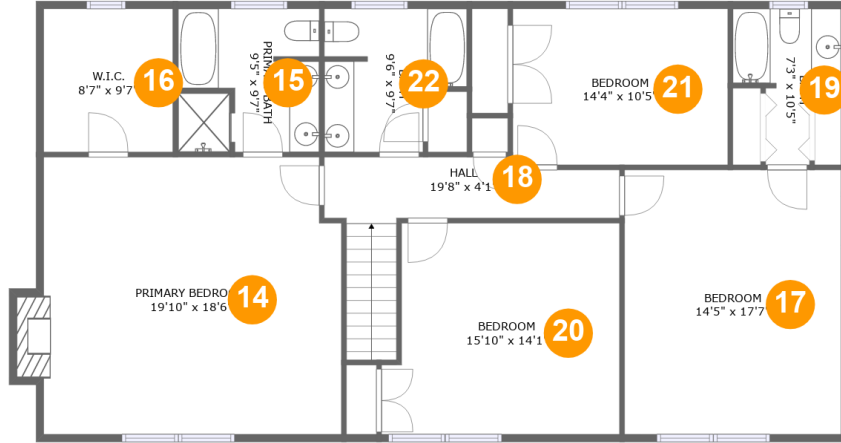

5564 Valley Drive, Cave Spring, Roanoke, Roanoke County, Virginia, United States, 24018

Room Dimensions

Floor 2

Total sqft: 2821

Living area: 1589

#	Room name	Dimensions	Area (sqft)	Counted as Living Area
2	Breakfast Nook	6'11" x 14'0"	96 sq. ft	Yes
3	Garage	25'4" x 24'8"	613 sq. ft	No
4	Bath	4'11" x 9'11"	49 sq. ft	Yes
5	Family Room	19'10" x 14'0"	288 sq. ft	Yes
6	Living Room	20'3" x 14'0"	296 sq. ft	Yes
7	Dining Room	14'1" x 14'0"	197 sq. ft	Yes
8	Kitchen	9'9" x 14'0"	136 sq. ft	Yes
9	Bedroom	14'3" x 14'0"	199 sq. ft	Yes
10	Hall	7'6" x 3'8"	28 sq. ft	Yes
11	Patio	16'11" x 13'2"	222 sq. ft	No
12	Porch	54'1" x 6'2"	332 sq. ft	No

#	Room name	Dimensions	Area (sqft)	Counted as Living Area
13	Foyer	12'5" x 14'0"	155 sq. ft	Yes

5564 Valley Drive, Cave Spring, Roanoke, Roanoke County, Virginia, United States, 24018

Room Dimensions

Floor 3

5564 Valley Drive, Cave Spring, Roanoke, Roanoke County, Virginia, United States, 24018

9 Floor 2 - Bedroom

Dimensions: 14'3" x 14'0"
Area: 199 sq. ft
Counted as Living Area:
Yes

Heated: Yes
Finished: Yes
Enclosed: Yes
Contiguous:
Yes
Permitted: Yes
Wet Space: No
Addition: No
Conversion: No

Dimensions: 19'10" x 18'6"
Area: 370 sq. ft
Counted as Living Area:
Yes

Heated: Yes
Finished: Yes
Enclosed: Yes
Contiguous:
Yes
Permitted: Yes
Wet Space: No
Addition: No
Conversion: No

**5564 Valley Drive, Cave Spring, Roanoke,
Roanoke County, Virginia, United States, 24018**