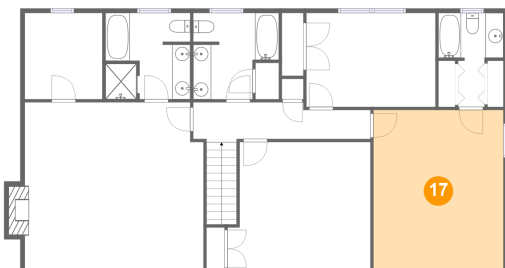

16 Floor 3 - W.i.c.

Dimensions: 8'7" x 9'7"
Area: 82 sq. ft
Counted as Living Area:
Yes

Heated: Yes
Finished: Yes
Enclosed: Yes
Contiguous:
Yes
Permitted: Yes
Wet Space: No
Addition: No
Conversion: No

17 Floor 3 - Bedroom