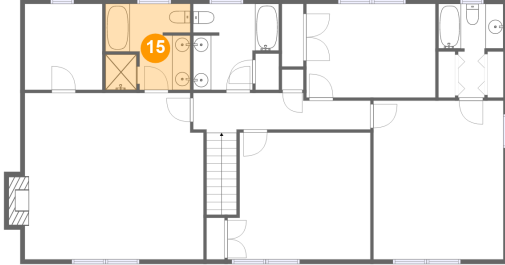

**5564 Valley Drive, Cave Spring, Roanoke,
Roanoke County, Virginia, United States, 24018**

15 Floor 3 - Primary Bath

Dimensions: 9'5" x 9'7"
Area: 87 sq. ft
Counted as Living Area:
Yes

Heated: Yes
Finished: Yes
Enclosed: Yes
Contiguous:
Yes
Permitted: Yes
Wet Space: Yes
Addition: No
Conversion: No