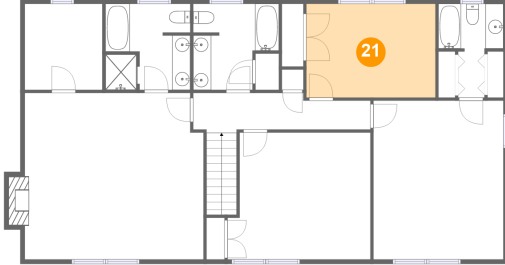

**5564 Valley Drive, Cave Spring, Roanoke,
Roanoke County, Virginia, United States, 24018**

21 Floor 3 - Bedroom

Dimensions: 14'4" x 10'5"
Area: 149 sq. ft
Counted as Living Area:
Yes

Heated: Yes
Finished: Yes
Enclosed: Yes
Contiguous:
Yes
Permitted: Yes
Wet Space: No
Addition: No
Conversion: No