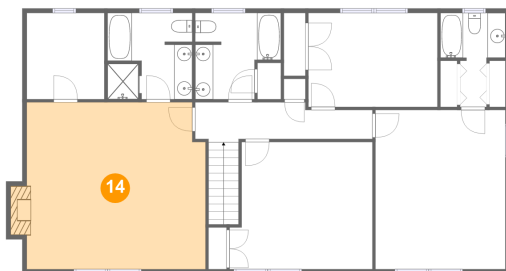

14 Floor 3 - Primary Bedroom

Dimensions: 19'10" x 18'6"
Area: 370 sq. ft
Counted as Living Area:
Yes

Heated: Yes
Finished: Yes
Enclosed: Yes
Contiguous:
Yes
Permitted: Yes
Wet Space: No
Addition: No
Conversion: No