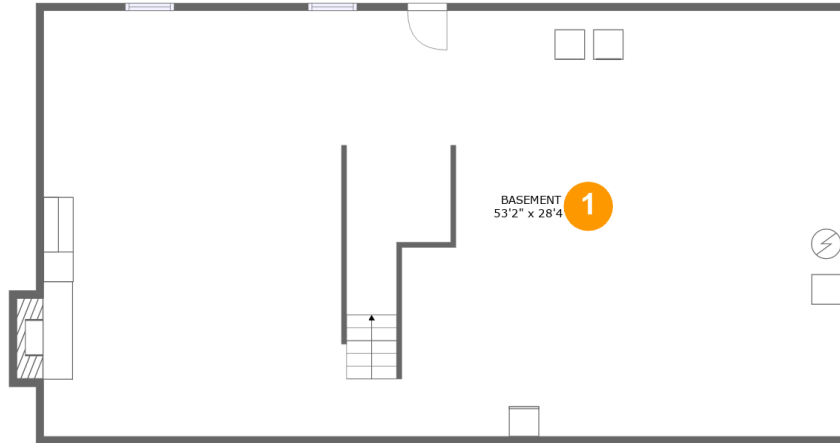

 **6,023** total sqft

**5564 Valley Drive, Cave Spring, Roanoke,
Roanoke County, Virginia, United States, 24018**

Room Dimensions

Floor 1

Total sqft: 1601

Living area: 0

#	Room name	Dimensions	Area (sqft)	Counted as Living Area
1	Basement	53'2" x 28'4"	1516 sq. ft	No