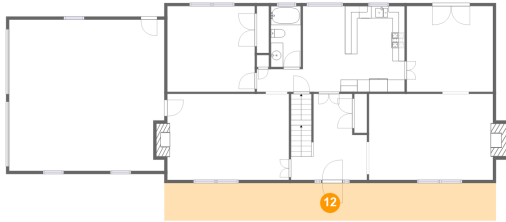

5564 Valley Drive, Cave Spring, Roanoke, Roanoke County, Virginia, United States, 24018

12 Floor 2 - Porch

Dimensions: 54'1" x 6'2"
Area: 332 sq. ft
Counted as Living Area: No

Heated: No
Finished: Yes
Enclosed: No
Contiguous: Yes
Permitted: Yes
Wet Space: No
Addition: No
Conversion: No