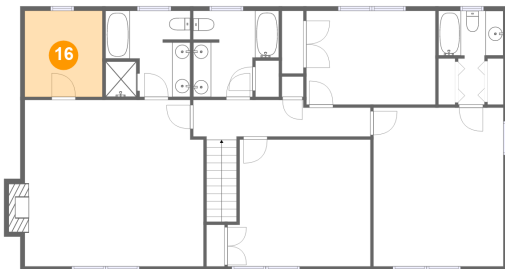

16 Floor 3 - W.i.c.

Dimensions: 8'7" x 9'7"
Area: 82 sq. ft
Counted as Living Area:
Yes

Heated: Yes
Finished: Yes
Enclosed: Yes
Contiguous:
Yes
Permitted: Yes
Wet Space: No
Addition: No
Conversion: No