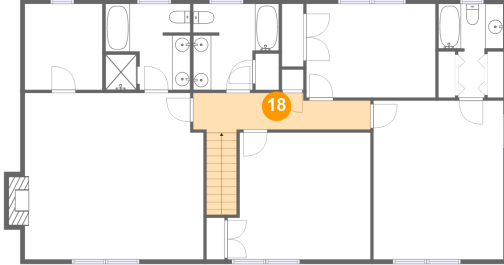

**5564 Valley Drive, Cave Spring, Roanoke,
Roanoke County, Virginia, United States, 24018**

18 Floor 3 - Hall

Dimensions: 19'8" x 4'1"
Area: 105 sq. ft
Counted as Living Area:
Yes

Heated: Yes
Finished: Yes
Enclosed: Yes
Contiguous:
Yes
Permitted: Yes
Wet Space: No
Addition: No
Conversion: No