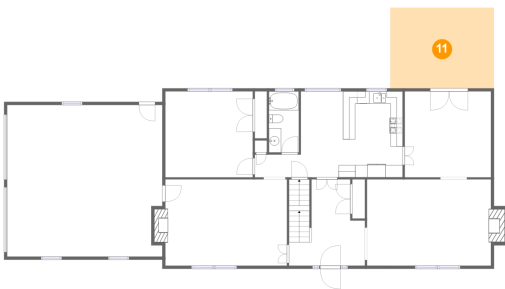

11 Floor 2 - Patio

Dimensions: 16'11" x 13'2"
Area: 222 sq. ft
Counted as Living Area: No

Heated: No
Finished: Yes
Enclosed: No
Contiguous: Yes
Permitted: Yes
Wet Space: No
Addition: No
Conversion: No