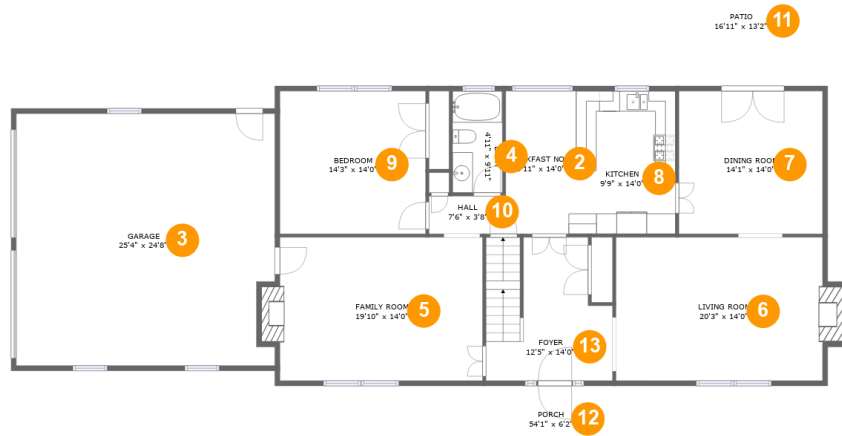

 **6,023** total sqft

**5564 Valley Drive, Cave Spring, Roanoke,
Roanoke County, Virginia, United States, 24018**

Room Dimensions

Floor 1

Total sqft: 1601

Living area: 0

#	Room name	Dimensions	Area (sqft)	Counted as Living Area
1	Basement	53'2" x 28'4"	1516 sq. ft	No

5564 Valley Drive, Cave Spring, Roanoke, Roanoke County, Virginia, United States, 24018

Room Dimensions

Floor 2

Total sqft: 2821

Living area: 1589

#	Room name	Dimensions	Area (sqft)	Counted as Living Area
2	Breakfast Nook	6'11" x 14'0"	96 sq. ft	Yes
3	Garage	25'4" x 24'8"	613 sq. ft	No
4	Bath	4'11" x 9'11"	49 sq. ft	Yes
5	Family Room	19'10" x 14'0"	288 sq. ft	Yes
6	Living Room	20'3" x 14'0"	296 sq. ft	Yes
7	Dining Room	14'1" x 14'0"	197 sq. ft	Yes
8	Kitchen	9'9" x 14'0"	136 sq. ft	Yes
9	Bedroom	14'3" x 14'0"	199 sq. ft	Yes
10	Hall	7'6" x 3'8"	28 sq. ft	Yes
11	Patio	16'11" x 13'2"	222 sq. ft	No
12	Porch	54'1" x 6'2"	332 sq. ft	No

#	Room name	Dimensions	Area (sqft)	Counted as Living Area
13	Foyer	12'5" x 14'0"	155 sq. ft	Yes

5564 Valley Drive, Cave Spring, Roanoke, Roanoke County, Virginia, United States, 24018

Room Dimensions

Floor 3

7 Floor 2 - Dining Room

Dimensions: 14'1" x 14'0"
Area: 197 sq. ft
Counted as Living Area:
Yes

Heated: Yes
Finished: Yes
Enclosed: Yes
Contiguous:
Yes
Permitted: Yes
Wet Space: No
Addition: No
Conversion: No