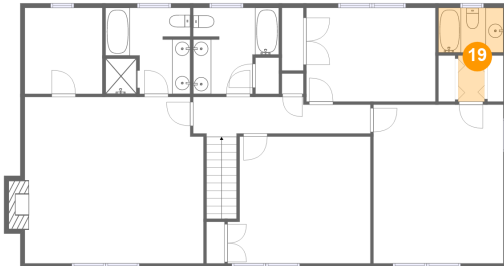

19 Floor 3 - Bath

Dimensions: 7'3" x 10'5"
Area: 51 sq. ft
Counted as Living Area:
Yes

Heated: Yes
Finished: Yes
Enclosed: Yes
Contiguous:
Yes
Permitted: Yes
Wet Space: Yes
Addition: No
Conversion: No