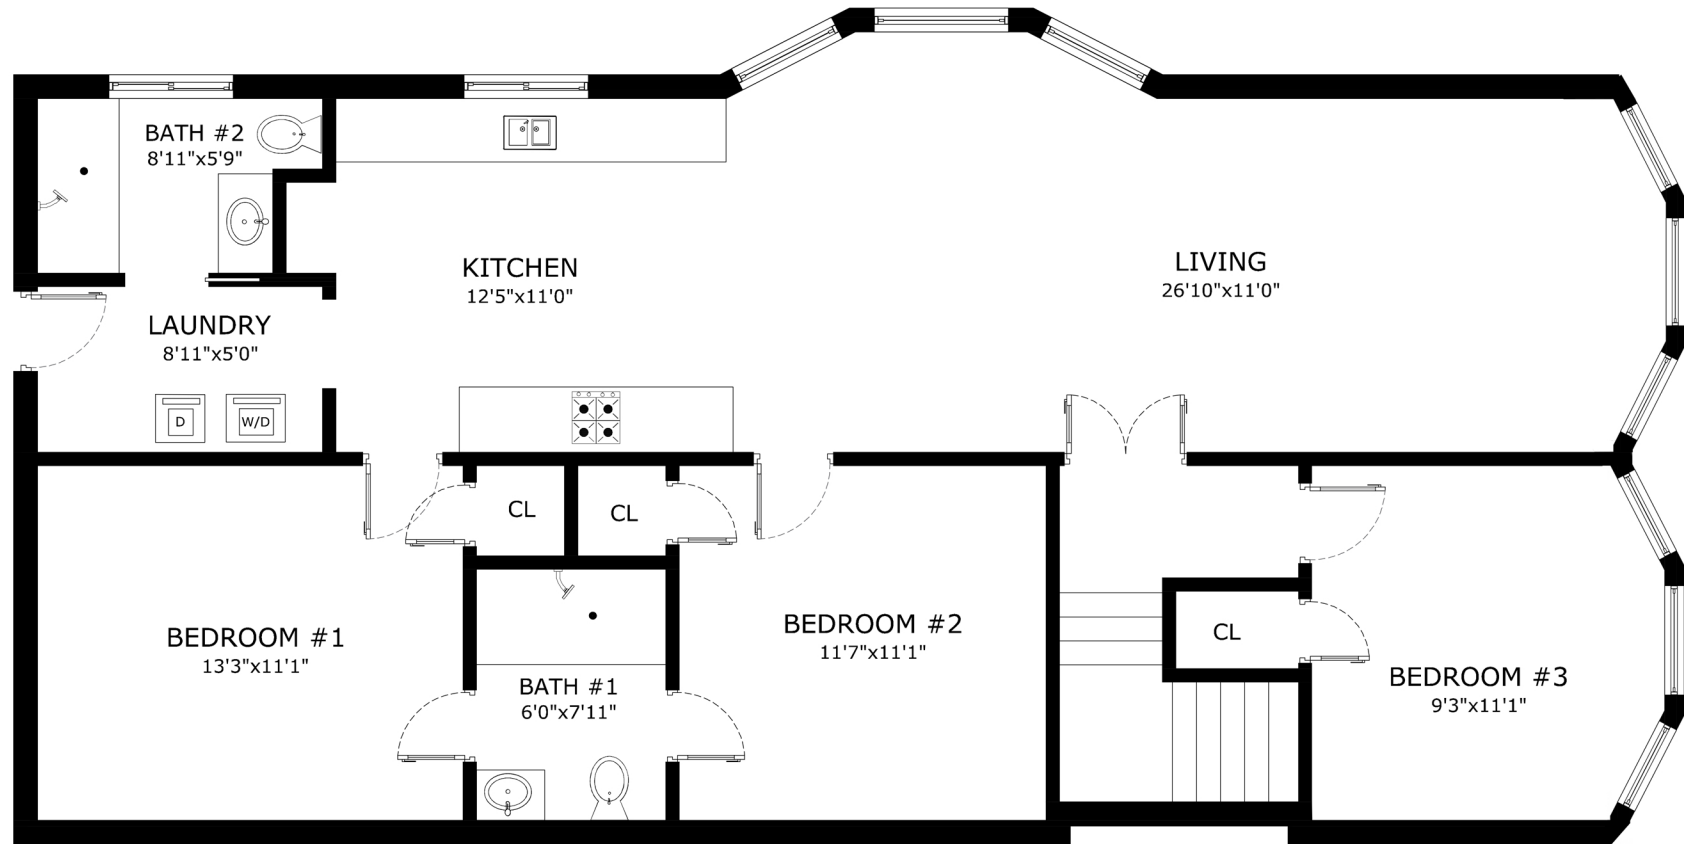

ADDRESS: 1075 43rd St., Emeryville, CA, 94608, United States.

MAIN LEVEL

AREA:
Main Level = 1113 Sq.Ft

'This floor plan is for illustration purposes only and is not intended to provide precise layout or measurements of the home. Potential buyers should investigate these issues to their own satisfaction.'