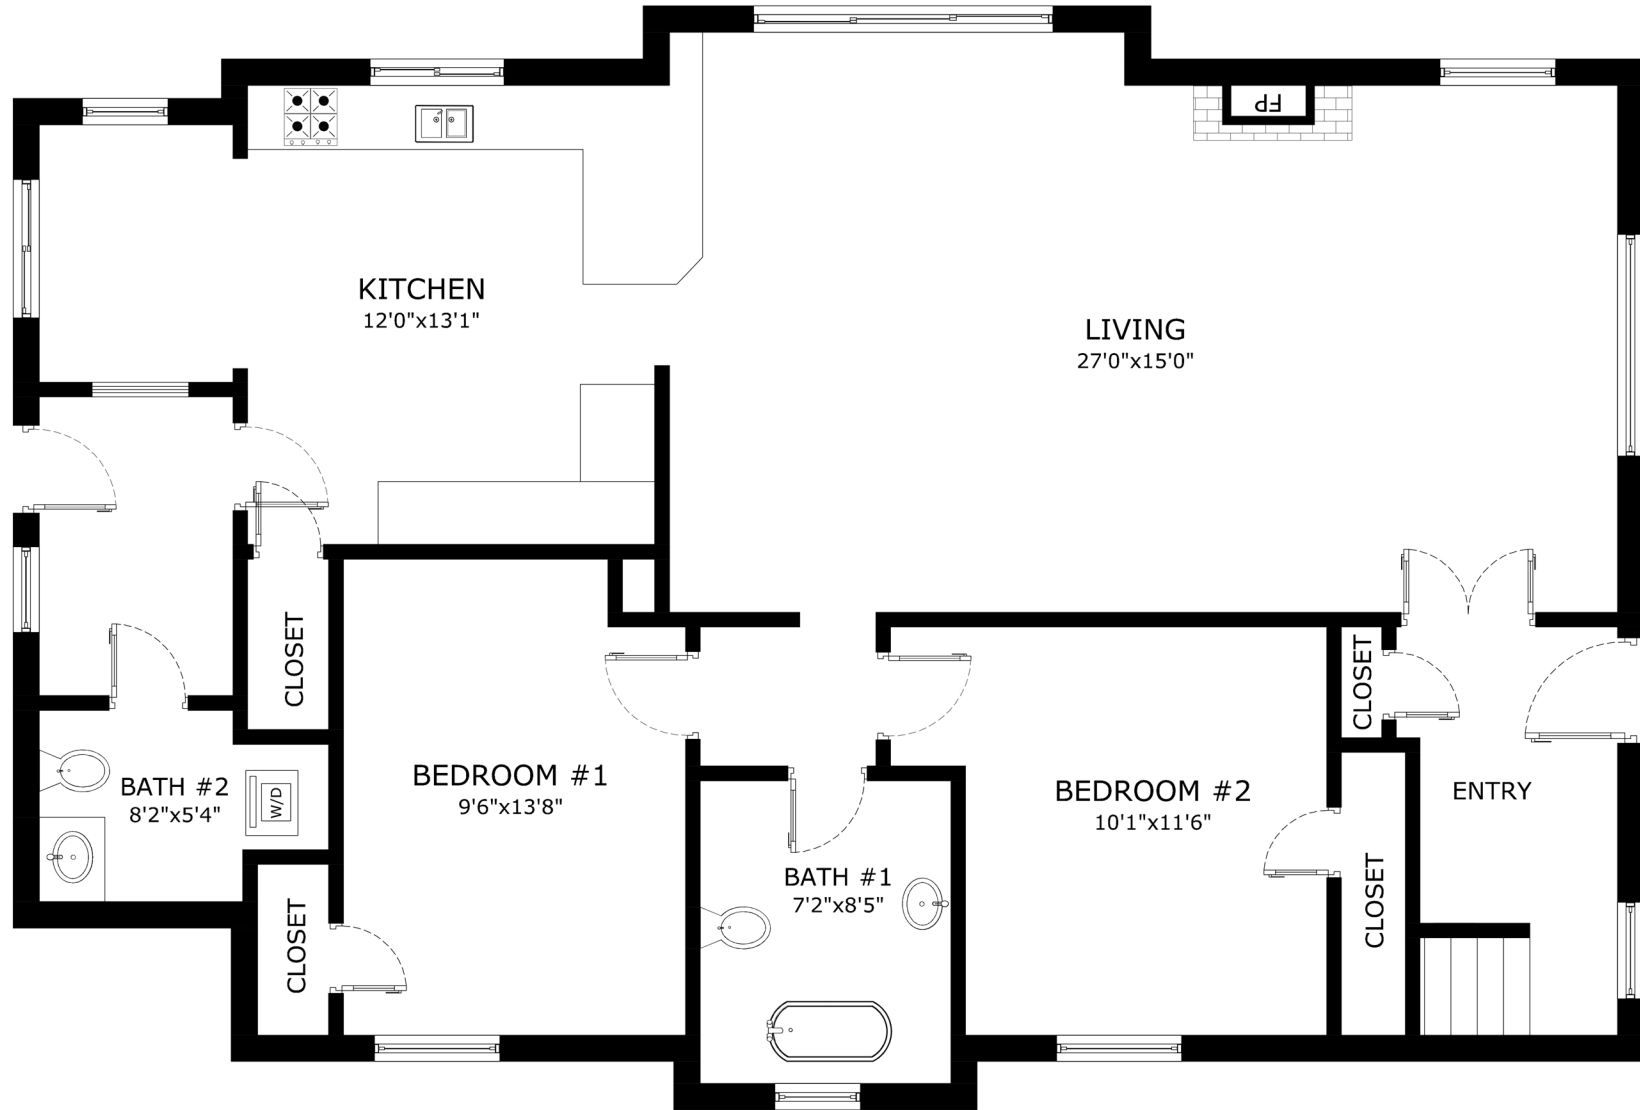

ADDRESS: 6135 N Greeley Ave, Portland, OR, 97217, United States.

MAIN LEVEL

'This floor plan is for illustration purposes only and is not intended to provide precise layout or measurements of the home. Potential buyers should investigate these issues to their own satisfaction.'