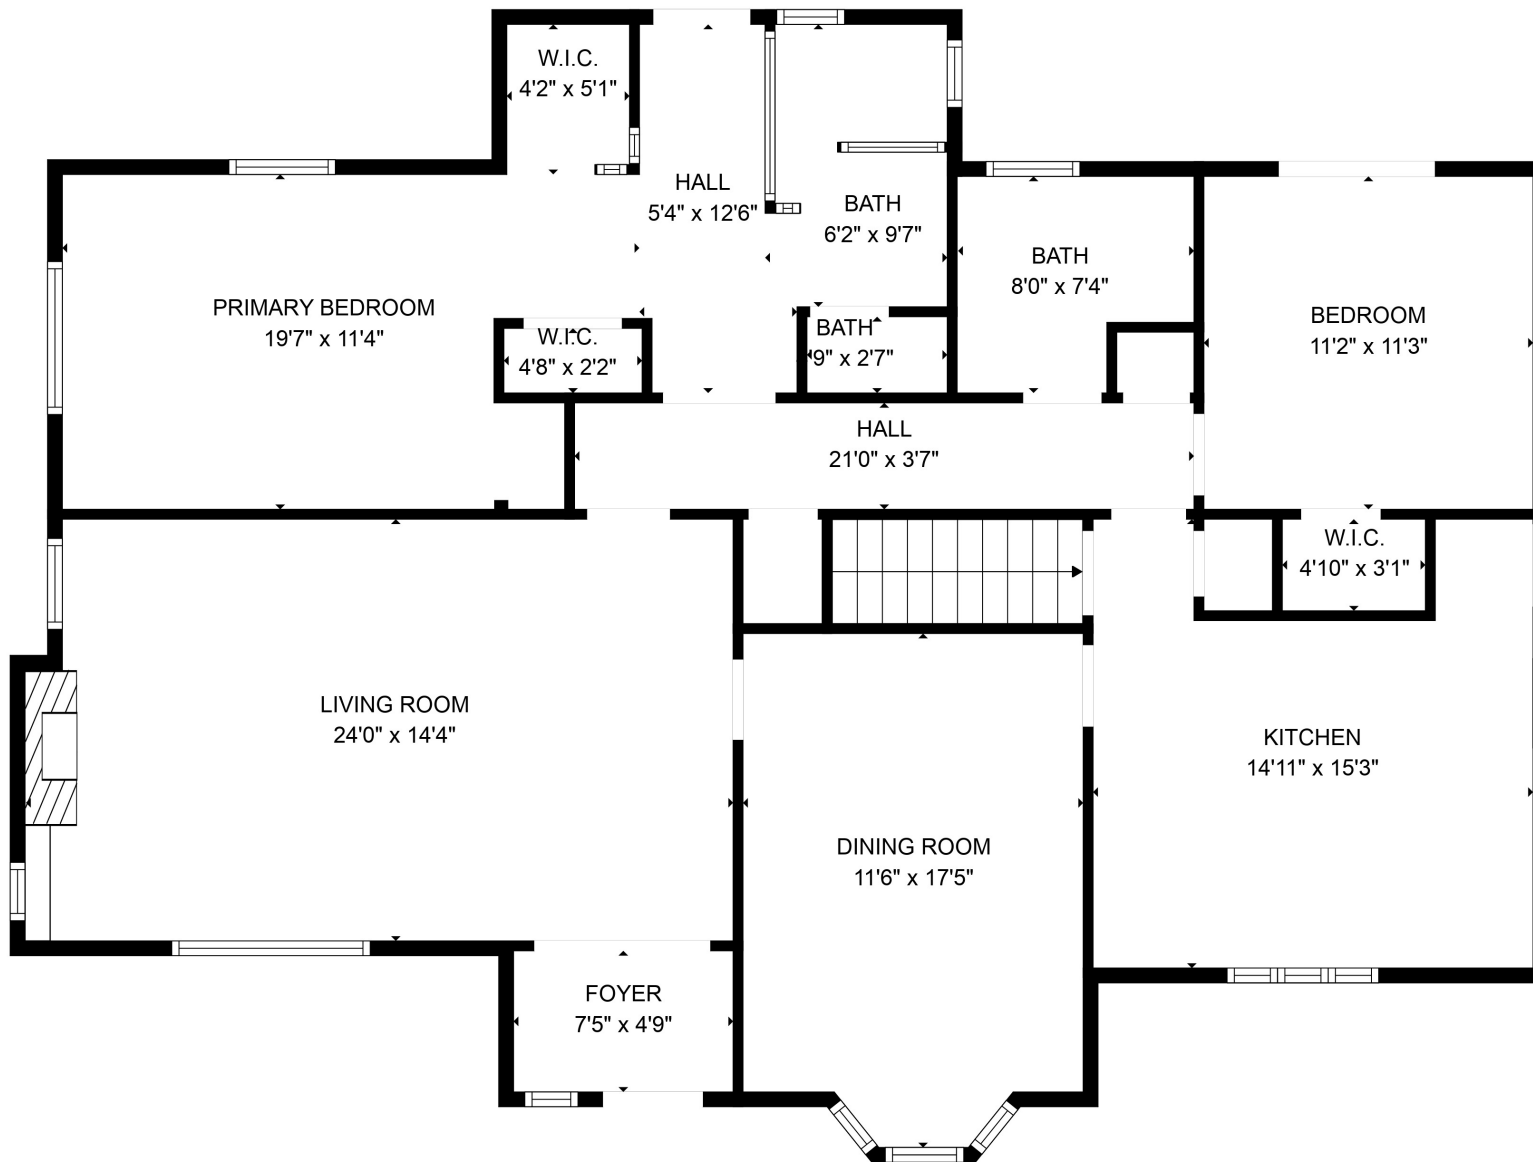

**TOTAL: 2792 sq. ft**  
 Below Ground: 1287 sq. ft, FLOOR 2: 1505 sq. ft  
 EXCLUDED AREAS: ELECTRICAL ROOM: 183 sq. ft, STORAGE: 39 sq. ft

**TOTAL: 2792 sq. ft**

Below Ground: 1287 sq. ft, FLOOR 2: 1505 sq. ft

EXCLUDED AREAS: ELECTRICAL ROOM: 183 sq. ft, STORAGE: 39 sq. ft

FLOOR PLAN CREATED BY CUBICASA APP. MEASUREMENTS DEEMED HIGHLY RELIABLE BUT NOT GUARANTEED.

**TOTAL: 2792 sq. ft**

Below Ground: 1287 sq. ft, FLOOR 2: 1505 sq. ft

EXCLUDED AREAS: ELECTRICAL ROOM: 183 sq. ft, STORAGE: 39 sq. ft

FLOOR PLAN CREATED BY CUBICASA APP. MEASUREMENTS DEEMED HIGHLY RELIABLE BUT NOT GUARANTEED.