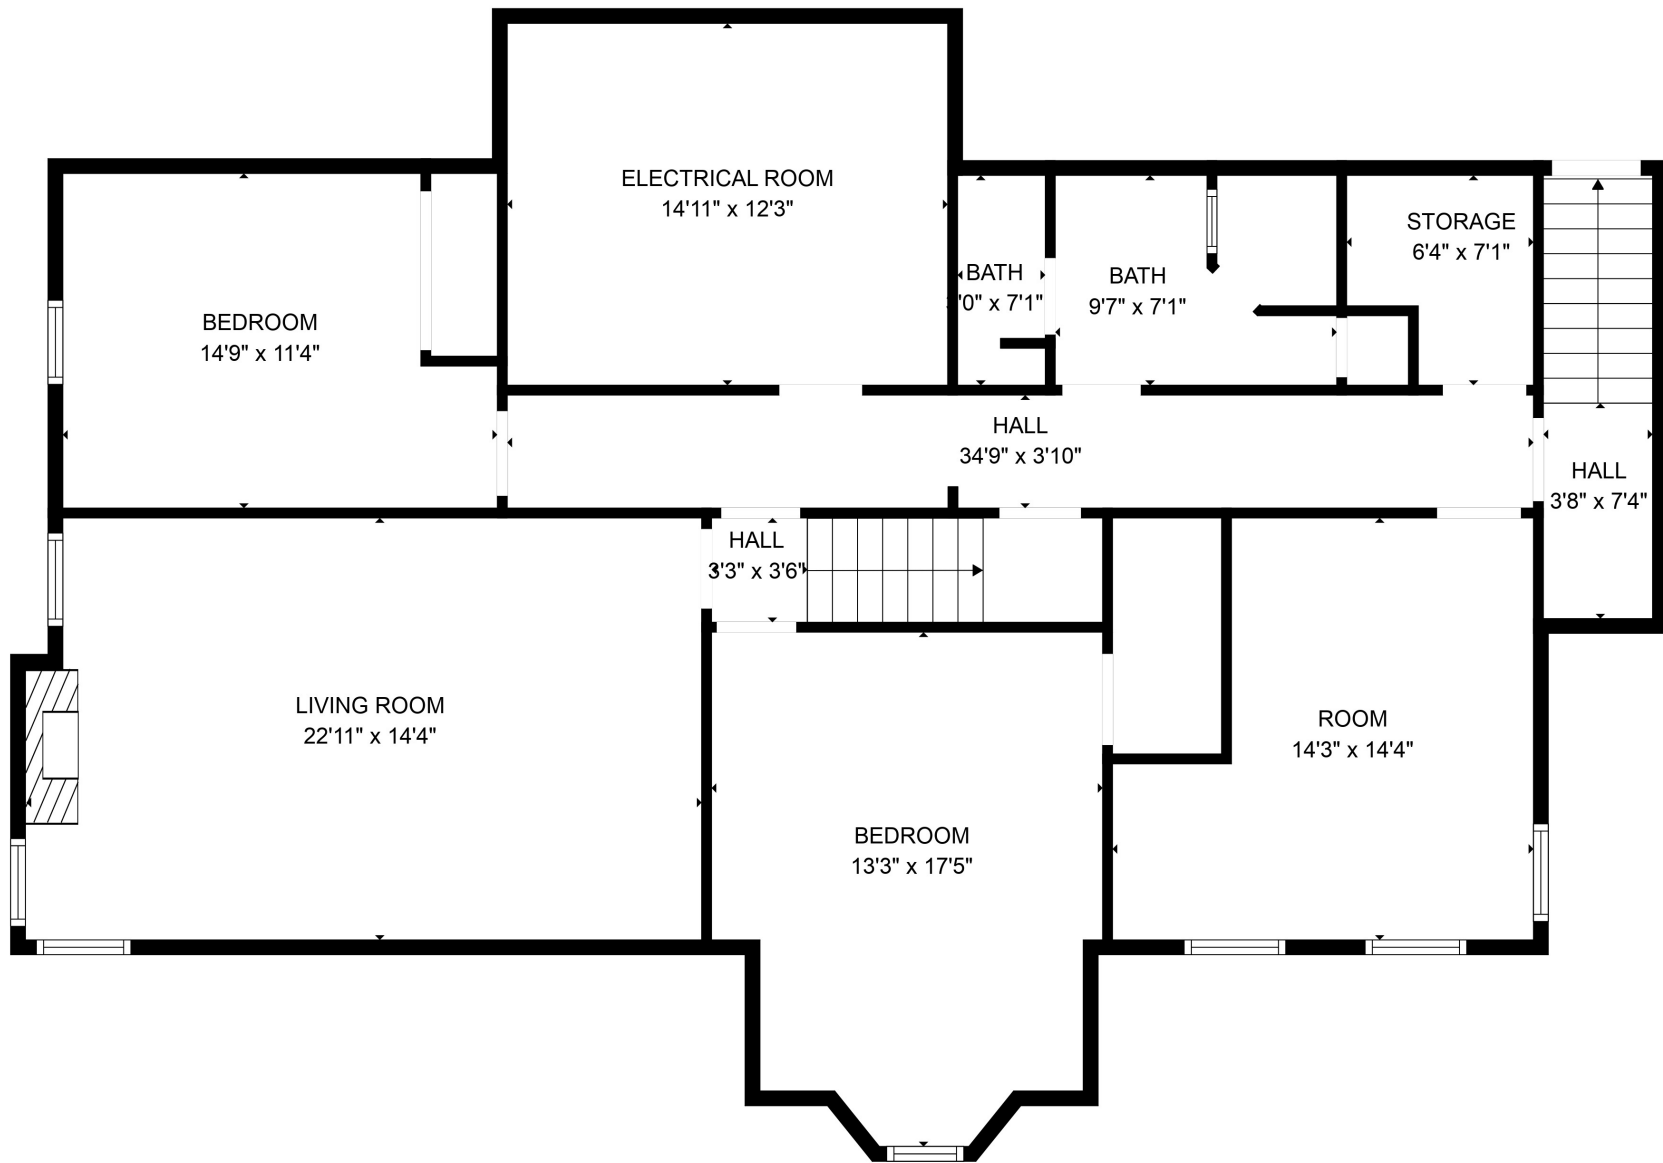

**TOTAL: 2792 sq. ft**  
 Below Ground: 1287 sq. ft, FLOOR 2: 1505 sq. ft  
 EXCLUDED AREAS: ELECTRICAL ROOM: 183 sq. ft, STORAGE: 39 sq. ft

**TOTAL: 2792 sq. ft**

Below Ground: 1287 sq. ft, FLOOR 2: 1505 sq. ft

EXCLUDED AREAS: ELECTRICAL ROOM: 183 sq. ft, STORAGE: 39 sq. ft

FLOOR PLAN CREATED BY CUBICASA APP. MEASUREMENTS DEEMED HIGHLY RELIABLE BUT NOT GUARANTEED.

**TOTAL: 2792 sq. ft**

Below Ground: 1287 sq. ft, FLOOR 2: 1505 sq. ft

EXCLUDED AREAS: ELECTRICAL ROOM: 183 sq. ft, STORAGE: 39 sq. ft

FLOOR PLAN CREATED BY CUBICASA APP. MEASUREMENTS DEEMED HIGHLY RELIABLE BUT NOT GUARANTEED.