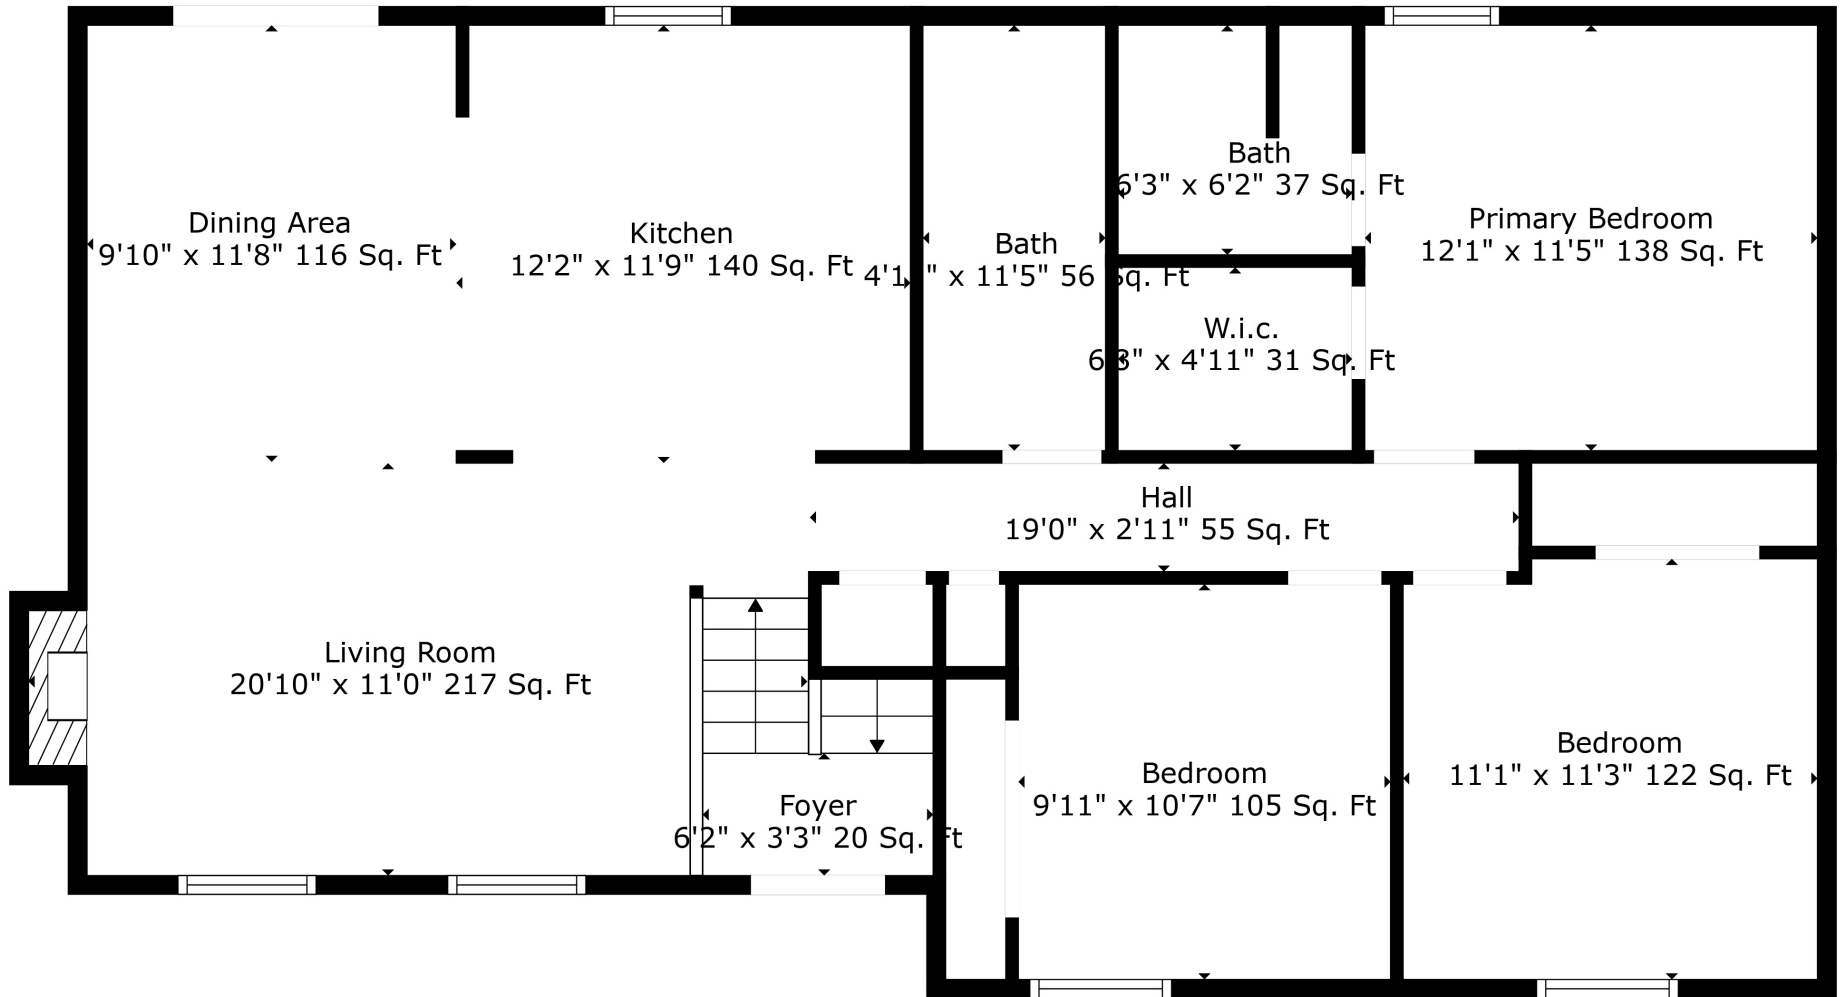

Floor 1

Floor 2

Total scanned area: 1770 sq. ft

Total scanned area: 1770 sq. ft

Measurements Are Calculated By Cubicasa Technology. Deemed Highly Reliable But Not Guaranteed.

Total scanned area: 1770 sq. ft