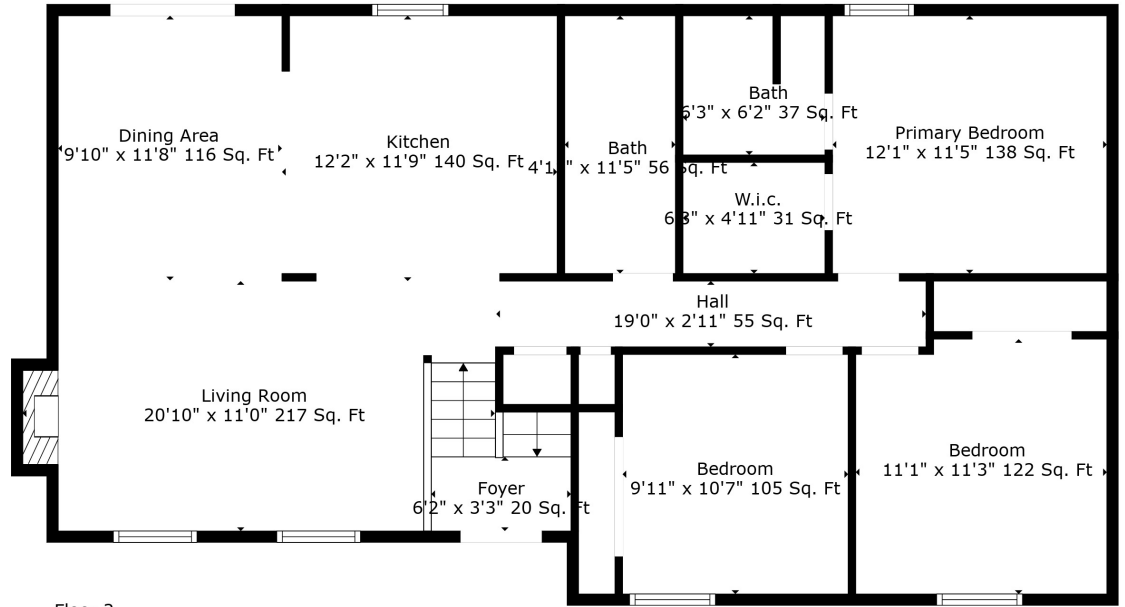

Floor 1

Floor 2

Total scanned area: 1770 sq. ft

Total scanned area: 1770 sq. ft

Measurements Are Calculated By Cubicasa Technology. Deemed Highly Reliable But Not Guaranteed.

Total scanned area: 1770 sq. ft