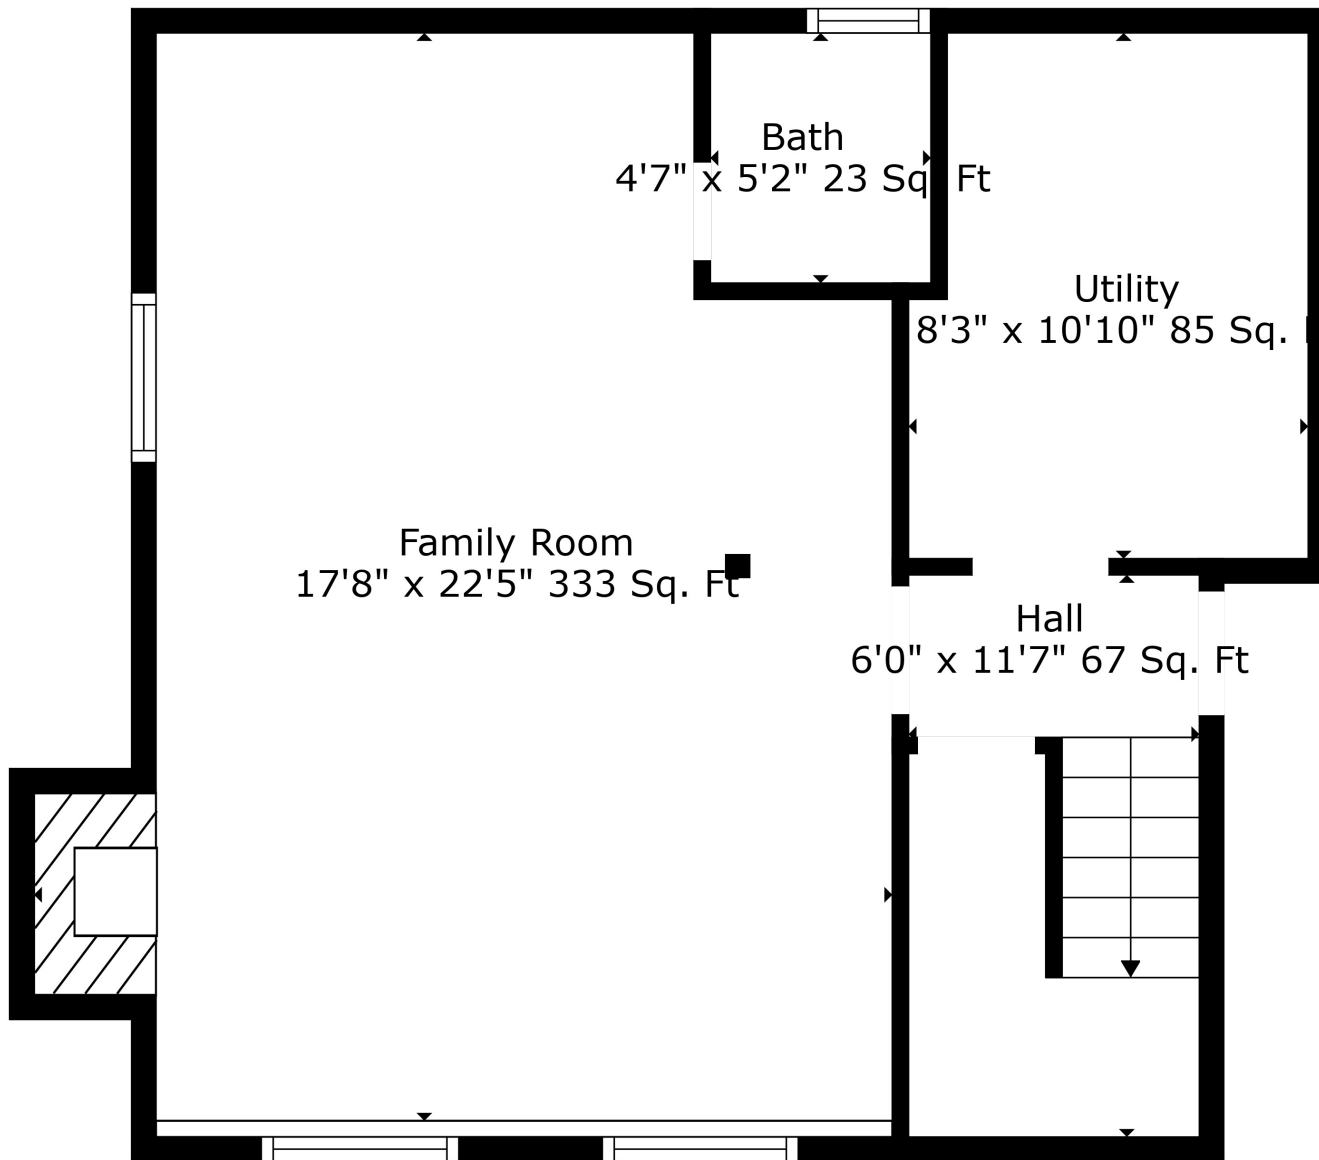

Floor 1

Floor 2

Total scanned area: 1770 sq. ft

Total scanned area: 1770 sq. ft

Measurements Are Calculated By Cubicasa Technology. Deemed Highly Reliable But Not Guaranteed.

Total scanned area: 1770 sq. ft