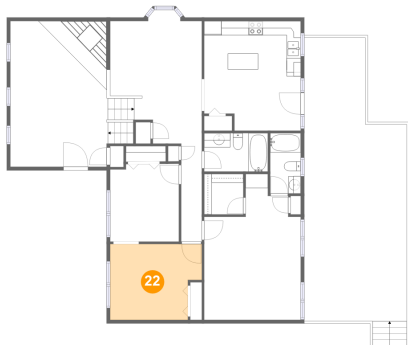

22 Floor 2 - Bedroom

Dimensions: 12'10" x 10'7"
Area: 125 sq. ft
Counted as living area: Yes

Heated: Yes
Finished: Yes
Enclosed: Yes
Contiguous: Yes
Permitted: Yes
Wet space: No
Addition: No
Conversion: No