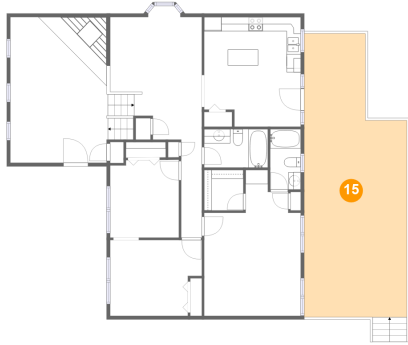

2814 Chevy Chase Circle, Jefferson View, Jefferson, Frederick County, Maryland, United States, 21755

15 Floor 2 - Deck

Dimensions: 14'4" x 39'8"
Area: 499 sq. ft
Counted as living area: No

Heated: No
Finished: Yes
Enclosed: No
Contiguous: Yes
Permitted: Yes
Wet space: No
Addition: No
Conversion: No