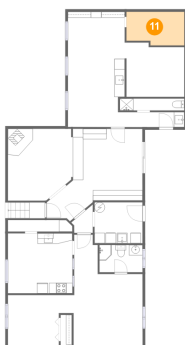

9 Floor 1 - Utility

Dimensions: 9'3" x 7'10"
Area: 73 sq. ft
Counted as living area: Yes

Heated: Yes
Finished: Yes
Enclosed: Yes
Contiguous: Yes
Permitted: Yes
Wet space: No
Addition: No
Conversion: No

10 Floor 1 - Hall

Dimensions: 4'1" x 5'4"
Area: 15 sq. ft
Counted as living area: Yes

Heated: Yes
Finished: Yes
Enclosed: Yes
Contiguous: Yes
Permitted: Yes
Wet space: No
Addition: No
Conversion: No

11 Floor 1 - Storage

Dimensions: 11'1" x 6'5"
Area: 68 sq. ft
Counted as living area: No