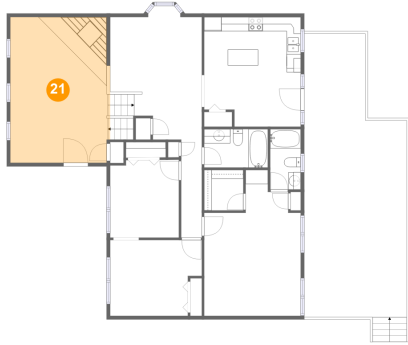

2814 Chevy Chase Circle, Jefferson View, Jefferson, Frederick County, Maryland, United States, 21755

21 Floor 2 - Living Room

Dimensions: 13'5" x 20'5"
Area: 280 sq. ft
Counted as living area: Yes

Heated: Yes
Finished: Yes
Enclosed: Yes
Contiguous: Yes
Permitted: Yes
Wet space: No
Addition: No
Conversion: No