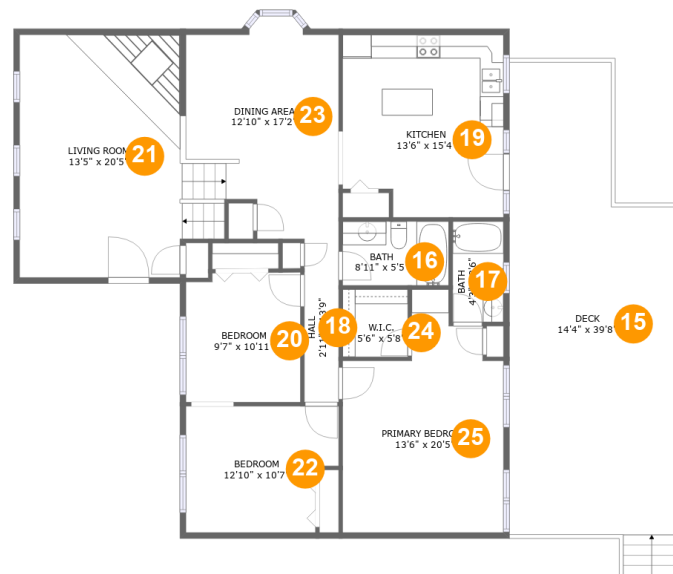

 **2,712** Gross living area sqft

 **3,671** Total sqft

Home report

2814 Chevy Chase Circle, Jefferson View, Jefferson, Frederick County, Maryland, United States, 21755

Room dimensions

Floor 1

Total sqft: 1681 Living area: 1228

#		Dimensions	sqft	Counted as living area
1	Bath	12'5" x 2'3"	28 sq. ft	Yes
2	Room	10'11" x 22'1"	234 sq. ft	No
3	Recreation Room	12'6" x 13'10"	161 sq. ft	Yes
4	Room	13'3" x 21'6"	216 sq. ft	Yes
5	Bath	8'3" x 5'3"	43 sq. ft	Yes
6	Room	11'5" x 10'5"	111 sq. ft	No
7	Hall	2'11" x 3'1"	22 sq. ft	Yes
8	Hall	12'9" x 2'10"	37 sq. ft	Yes
9	Utility	9'3" x 7'10"	73 sq. ft	Yes
10	Hall	4'1" x 5'4"	15 sq. ft	Yes
11	Storage	11'1" x 6'5"	68 sq. ft	No

Home report

2814 Chevy Chase Circle, Jefferson View, Jefferson, Frederick County, Maryland, United States, 21755

#		Dimensions	sqft	Counted as living area
12	Kitchen	12'5" x 11'6"	143 sq. ft	Yes
13	Room	13'4" x 13'9"	218 sq. ft	Yes
14	Bedroom	12'7" x 9'10"	107 sq. ft	Yes

Home report

2814 Chevy Chase Circle, Jefferson View, Jefferson, Frederick County, Maryland, United States, 21755

Room dimensions

Floor 2

Total sqft: 1990 Living area: 1484

#		Dimensions	sqft	Counted as living area
15	Deck	14'4" x 39'8"	499 sq. ft	No
16	Bath	8'11" x 5'5"	48 sq. ft	Yes
17	Bath	4'3" x 8'6"	36 sq. ft	Yes
18	Hall	2'11" x 13'9"	40 sq. ft	Yes
19	Kitchen	13'6" x 15'4"	197 sq. ft	Yes
20	Bedroom	9'7" x 10'11"	103 sq. ft	Yes
21	Living Room	13'5" x 20'5"	280 sq. ft	Yes
22	Bedroom	12'10" x 10'7"	125 sq. ft	Yes
23	Dining Area	12'10" x 17'2"	211 sq. ft	Yes
24	W.I.C.	5'6" x 5'8"	31 sq. ft	Yes
25	Primary Bedroom	13'6" x 20'5"	222 sq. ft	Yes