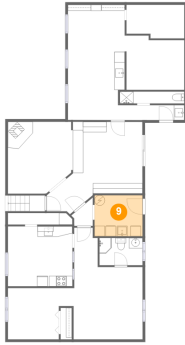

6 Floor 1 - Room

Dimensions: 11'5" x 10'5"
Area: 111 sq. ft
Counted as living area: No

Heated: Yes
Finished: Yes
Enclosed: Yes
Contiguous: No
Permitted: Yes
Wet space: No
Addition: No
Conversion: No

7 Floor 1 - Hall

Dimensions: 2'11" x 3'1"
Area: 22 sq. ft
Counted as living area: Yes

Heated: Yes
Finished: Yes
Enclosed: Yes
Contiguous: Yes
Permitted: Yes
Wet space: No
Addition: No
Conversion: No

8 Floor 1 - Hall

Dimensions: 12'9" x 2'10"
Area: 37 sq. ft
Counted as living area: Yes

9 Floor 1 - Utility

Dimensions: 9'3" x 7'10"
Area: 73 sq. ft
Counted as living area: Yes

Heated: Yes
Finished: Yes
Enclosed: Yes
Contiguous: Yes
Permitted: Yes
Wet space: No
Addition: No
Conversion: No

10 Floor 1 - Hall