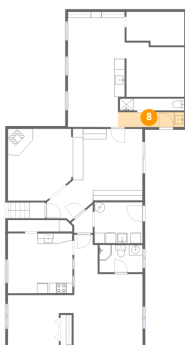

6 Floor 1 - Room

Dimensions: 11'5" x 10'5"
Area: 111 sq. ft
Counted as living area: No

Heated: Yes
Finished: Yes
Enclosed: Yes
Contiguous: No
Permitted: Yes
Wet space: No
Addition: No
Conversion: No

7 Floor 1 - Hall

Dimensions: 2'11" x 3'1"
Area: 22 sq. ft
Counted as living area: Yes

Heated: Yes
Finished: Yes
Enclosed: Yes
Contiguous: Yes
Permitted: Yes
Wet space: No
Addition: No
Conversion: No

8 Floor 1 - Hall

Dimensions: 12'9" x 2'10"
Area: 37 sq. ft
Counted as living area: Yes