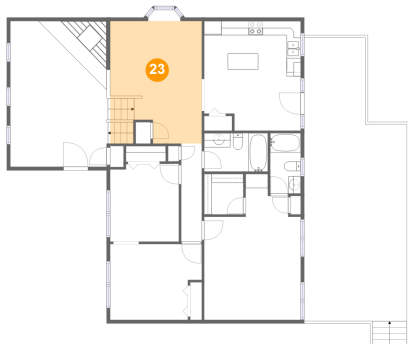

23 Floor 2 - Dining Area

Dimensions: 12'10" x 17'2"
Area: 211 sq. ft
Counted as living area: Yes

Heated: Yes
Finished: Yes
Enclosed: Yes
Contiguous: Yes
Permitted: Yes
Wet space: No
Addition: No
Conversion: No