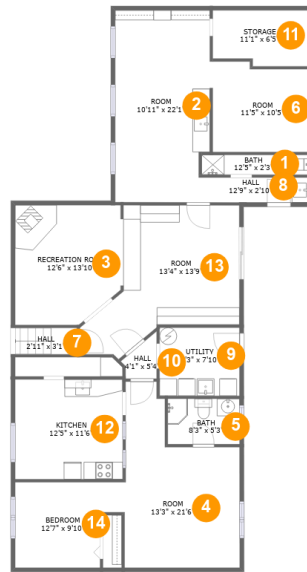

 **2,712** Gross living area sqft

 **3,671** Total sqft

Home report

2814 Chevy Chase Circle, Jefferson View, Jefferson, Frederick County, Maryland, United States, 21755

Room dimensions

Floor 1

Total sqft: 1681 Living area: 1228

12 Floor 1 - Kitchen

Dimensions: 12'5" x 11'6"
Area: 143 sq. ft
Counted as living area: Yes

Heated: Yes
Finished: Yes
Enclosed: Yes
Contiguous: Yes
Permitted: Yes
Wet space: No
Addition: No
Conversion: No

18 Floor 2 - Hall

Dimensions: 2'11" x 13'9"
Area: 40 sq. ft
Counted as living area: Yes

Heated: Yes
Finished: Yes
Enclosed: Yes
Contiguous: Yes
Permitted: Yes
Wet space: No
Addition: No
Conversion: No

19 Floor 2 - Kitchen

23 Floor 2 - Dining Area

Dimensions: 12'10" x 17'2"
Area: 211 sq. ft
Counted as living area: Yes

Heated: Yes
Finished: Yes
Enclosed: Yes
Contiguous: Yes
Permitted: Yes
Wet space: No
Addition: No
Conversion: No