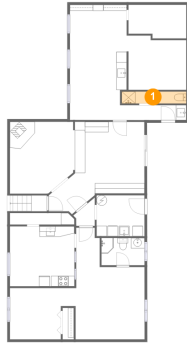

Home report

2814 Chevy Chase Circle, Jefferson View, Jefferson, Frederick County, Maryland, United States, 21755

Room dimensions

Floor 2

Total sqft: 1990 Living area: 1484

#		Dimensions	sqft	Counted as living area
15	Deck	14'4" x 39'8"	499 sq. ft	No
16	Bath	8'11" x 5'5"	48 sq. ft	Yes
17	Bath	4'3" x 8'6"	36 sq. ft	Yes
18	Hall	2'11" x 13'9"	40 sq. ft	Yes
19	Kitchen	13'6" x 15'4"	197 sq. ft	Yes
20	Bedroom	9'7" x 10'11"	103 sq. ft	Yes
21	Living Room	13'5" x 20'5"	280 sq. ft	Yes
22	Bedroom	12'10" x 10'7"	125 sq. ft	Yes
23	Dining Area	12'10" x 17'2"	211 sq. ft	Yes
24	W.I.C.	5'6" x 5'8"	31 sq. ft	Yes
25	Primary Bedroom	13'6" x 20'5"	222 sq. ft	Yes

2814 Chevy Chase Circle, Jefferson View, Jefferson, Frederick County, Maryland, United States, 21755

1 Floor 1 - Bath

Dimensions: 12'5" x 2'3"
Area: 28 sq. ft
Counted as living area: Yes

Heated: Yes
Finished: Yes
Enclosed: Yes
Contiguous: Yes
Permitted: Yes
Wet space: Yes
Addition: No
Conversion: No

2 Floor 1 - Room

Dimensions: 10'11" x 22'1"
Area: 234 sq. ft
Counted as living area: No

Heated: Yes
Finished: No
Enclosed: Yes
Contiguous: Yes
Permitted: Yes
Wet space: No
Addition: No
Conversion: No

2814 Chevy Chase Circle, Jefferson View, Jefferson, Frederick County, Maryland, United States, 21755