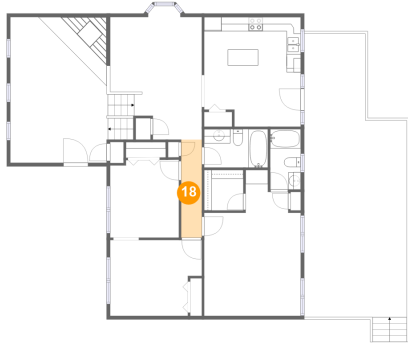

2814 Chevy Chase Circle, Jefferson View, Jefferson, Frederick County, Maryland, United States, 21755

18 Floor 2 - Hall

Dimensions: 2'11" x 13'9"
Area: 40 sq. ft
Counted as living area: Yes

Heated: Yes
Finished: Yes
Enclosed: Yes
Contiguous: Yes
Permitted: Yes
Wet space: No
Addition: No
Conversion: No