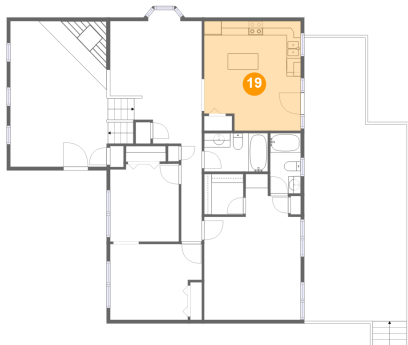

19 Floor 2 - Kitchen

Dimensions: 13'6" x 15'4"
Area: 197 sq. ft
Counted as living area: Yes

Heated: Yes
Finished: Yes
Enclosed: Yes
Contiguous: Yes
Permitted: Yes
Wet space: No
Addition: No
Conversion: No