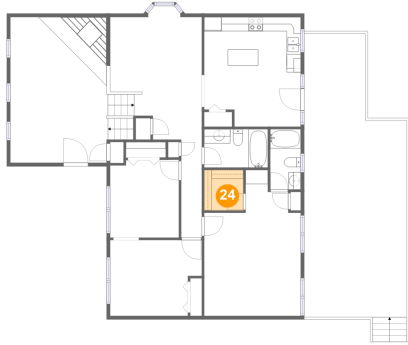

23 Floor 2 - Dining Area

Dimensions: 12'10" x 17'2"
Area: 211 sq. ft
Counted as living area: Yes

Heated: Yes
Finished: Yes
Enclosed: Yes
Contiguous: Yes
Permitted: Yes
Wet space: No
Addition: No
Conversion: No

2814 Chevy Chase Circle, Jefferson View, Jefferson, Frederick County, Maryland, United States, 21755

24 Floor 2 - W.I.C.

Dimensions: 5'6" x 5'8"
Area: 31 sq. ft
Counted as living area: Yes

Heated: Yes
Finished: Yes
Enclosed: Yes
Contiguous: Yes
Permitted: Yes
Wet space: No
Addition: No
Conversion: No