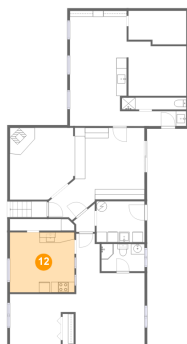

2814 Chevy Chase Circle, Jefferson View, Jefferson, Frederick County, Maryland, United States, 21755

12 Floor 1 - Kitchen

Dimensions: 12'5" x 11'6"
Area: 143 sq. ft
Counted as living area: Yes

Heated: Yes
Finished: Yes
Enclosed: Yes
Contiguous: Yes
Permitted: Yes
Wet space: No
Addition: No
Conversion: No