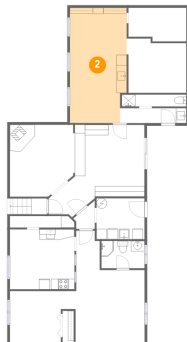

Home report

2814 Chevy Chase Circle, Jefferson View, Jefferson, Frederick County, Maryland, United States, 21755

Room dimensions

Floor 2

Total sqft: 1990 Living area: 1484

#		Dimensions	sqft	Counted as living area
15	Deck	14'4" x 39'8"	499 sq. ft	No
16	Bath	8'11" x 5'5"	48 sq. ft	Yes
17	Bath	4'3" x 8'6"	36 sq. ft	Yes
18	Hall	2'11" x 13'9"	40 sq. ft	Yes
19	Kitchen	13'6" x 15'4"	197 sq. ft	Yes
20	Bedroom	9'7" x 10'11"	103 sq. ft	Yes
21	Living Room	13'5" x 20'5"	280 sq. ft	Yes
22	Bedroom	12'10" x 10'7"	125 sq. ft	Yes
23	Dining Area	12'10" x 17'2"	211 sq. ft	Yes
24	W.I.C.	5'6" x 5'8"	31 sq. ft	Yes
25	Primary Bedroom	13'6" x 20'5"	222 sq. ft	Yes

2814 Chevy Chase Circle, Jefferson View, Jefferson, Frederick County, Maryland, United States, 21755

1 Floor 1 - Bath

Dimensions: 12'5" x 2'3"
Area: 28 sq. ft
Counted as living area: Yes

Heated: Yes
Finished: Yes
Enclosed: Yes
Contiguous: Yes
Permitted: Yes
Wet space: Yes
Addition: No
Conversion: No

2 Floor 1 - Room

Dimensions: 10'11" x 22'1"
Area: 234 sq. ft
Counted as living area: No

Heated: Yes
Finished: No
Enclosed: Yes
Contiguous: Yes
Permitted: Yes
Wet space: No
Addition: No
Conversion: No

2814 Chevy Chase Circle, Jefferson View, Jefferson, Frederick County, Maryland, United States, 21755