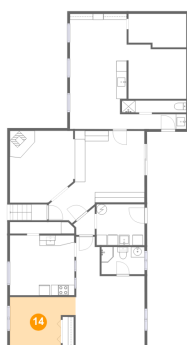

12 Floor 1 - Kitchen

Dimensions: 12'5" x 11'6"
Area: 143 sq. ft
Counted as living area: Yes

Heated: Yes
Finished: Yes
Enclosed: Yes
Contiguous: Yes
Permitted: Yes
Wet space: No
Addition: No
Conversion: No

13 Floor 1 - Room

Dimensions: 13'4" x 13'9"
Area: 218 sq. ft
Counted as living area: Yes

Heated: Yes
Finished: Yes
Enclosed: Yes
Contiguous: Yes
Permitted: Yes
Wet space: No
Addition: No
Conversion: No

14 Floor 1 - Bedroom