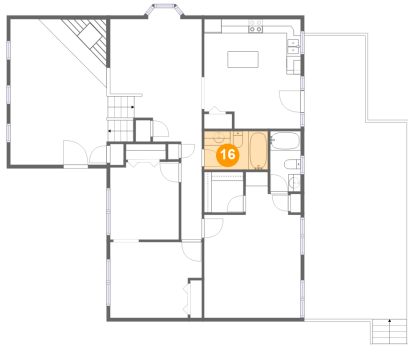

16 Floor 2 - Bath

Dimensions: 8'11" x 5'5"
Area: 48 sq. ft
Counted as living area: Yes

Heated: Yes
Finished: Yes
Enclosed: Yes
Contiguous: Yes
Permitted: Yes
Wet space: Yes
Addition: No
Conversion: No