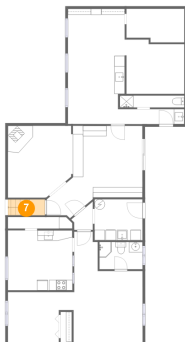

4 Floor 1 - Room

Dimensions: 13'3" x 21'6"
Area: 216 sq. ft
Counted as living area: Yes

Heated: Yes
Finished: Yes
Enclosed: Yes
Contiguous: Yes
Permitted: Yes
Wet space: No
Addition: No
Conversion: No

5 Floor 1 - Bath

Dimensions: 8'3" x 5'3"
Area: 43 sq. ft
Counted as living area: Yes

Heated: Yes
Finished: Yes
Enclosed: Yes
Contiguous: Yes
Permitted: Yes
Wet space: Yes
Addition: No
Conversion: No

2814 Chevy Chase Circle, Jefferson View, Jefferson, Frederick County, Maryland, United States, 21755

6 Floor 1 - Room

Dimensions: 11'5" x 10'5"
Area: 111 sq. ft
Counted as living area: No

Heated: Yes
Finished: Yes
Enclosed: Yes
Contiguous: No
Permitted: Yes
Wet space: No
Addition: No
Conversion: No

7 Floor 1 - Hall