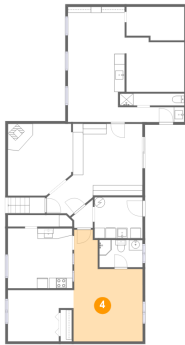

2814 Chevy Chase Circle, Jefferson View, Jefferson, Frederick County, Maryland, United States, 21755

1 Floor 1 - Bath

Dimensions: 12'5" x 2'3"
Area: 28 sq. ft
Counted as living area: Yes

Heated: Yes
Finished: Yes
Enclosed: Yes
Contiguous: Yes
Permitted: Yes
Wet space: Yes
Addition: No
Conversion: No

2 Floor 1 - Room

Dimensions: 10'11" x 22'1"
Area: 234 sq. ft
Counted as living area: No

Heated: Yes
Finished: No
Enclosed: Yes
Contiguous: Yes
Permitted: Yes
Wet space: No
Addition: No
Conversion: No

2814 Chevy Chase Circle, Jefferson View, Jefferson, Frederick County, Maryland, United States, 21755

3 Floor 1 - Recreation Room

Dimensions: 12'6" x 13'10"
Area: 161 sq. ft
Counted as living area: Yes

Heated: Yes
Finished: Yes
Enclosed: Yes
Contiguous: Yes
Permitted: Yes
Wet space: No
Addition: No
Conversion: No

4 Floor 1 - Room

Dimensions: 13'3" x 21'6"
Area: 216 sq. ft
Counted as living area: Yes

Heated: Yes
Finished: Yes
Enclosed: Yes
Contiguous: Yes
Permitted: Yes
Wet space: No
Addition: No
Conversion: No

5 Floor 1 - Bath