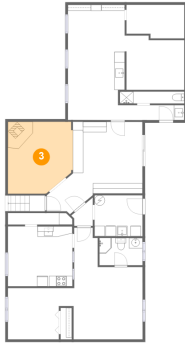

2814 Chevy Chase Circle, Jefferson View, Jefferson, Frederick County, Maryland, United States, 21755

1 Floor 1 - Bath

Dimensions: 12'5" x 2'3"
Area: 28 sq. ft
Counted as living area: Yes

Heated: Yes
Finished: Yes
Enclosed: Yes
Contiguous: Yes
Permitted: Yes
Wet space: Yes
Addition: No
Conversion: No

2 Floor 1 - Room

Dimensions: 10'11" x 22'1"
Area: 234 sq. ft
Counted as living area: No

Heated: Yes
Finished: No
Enclosed: Yes
Contiguous: Yes
Permitted: Yes
Wet space: No
Addition: No
Conversion: No

2814 Chevy Chase Circle, Jefferson View, Jefferson, Frederick County, Maryland, United States, 21755

3 Floor 1 - Recreation Room

Dimensions: 12'6" x 13'10"
Area: 161 sq. ft
Counted as living area: Yes

Heated: Yes
Finished: Yes
Enclosed: Yes
Contiguous: Yes
Permitted: Yes
Wet space: No
Addition: No
Conversion: No

4 Floor 1 - Room

Dimensions: 13'3" x 21'6"
Area: 216 sq. ft
Counted as living area: Yes

Heated: Yes
Finished: Yes
Enclosed: Yes
Contiguous: Yes
Permitted: Yes
Wet space: No
Addition: No
Conversion: No

5 Floor 1 - Bath