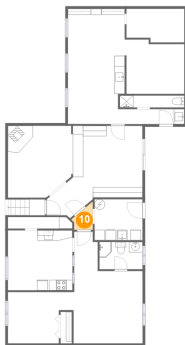

Heated: Yes
Finished: Yes
Enclosed: Yes
Contiguous: Yes
Permitted: Yes
Wet space: No
Addition: No
Conversion: No

2814 Chevy Chase Circle, Jefferson View, Jefferson, Frederick County, Maryland, United States, 21755

9 Floor 1 - Utility

Dimensions: 9'3" x 7'10"
Area: 73 sq. ft
Counted as living area: Yes

Heated: Yes
Finished: Yes
Enclosed: Yes
Contiguous: Yes
Permitted: Yes
Wet space: No
Addition: No
Conversion: No

10 Floor 1 - Hall