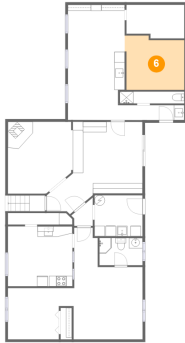

2814 Chevy Chase Circle, Jefferson View, Jefferson, Frederick County, Maryland, United States, 21755

6 Floor 1 - Room

Dimensions: 11'5" x 10'5"
Area: 111 sq. ft
Counted as living area: No

Heated: Yes
Finished: Yes
Enclosed: Yes
Contiguous: No
Permitted: Yes
Wet space: No
Addition: No
Conversion: No