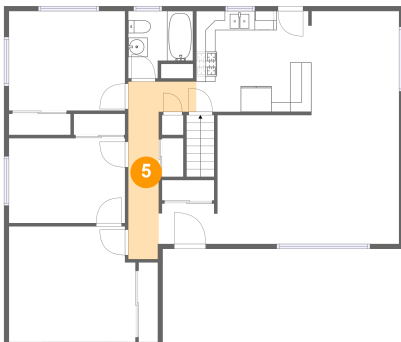

5 Floor 2 - Hall

Dimensions: 7'1" x 18'5"
Area: 71 sq. ft
Counted as Living Area: Yes

Heated: Yes
Finished: Yes
Enclosed: Yes
Contiguous: Yes
Permitted: Yes
Wet Space: No
Addition: No
Conversion: No