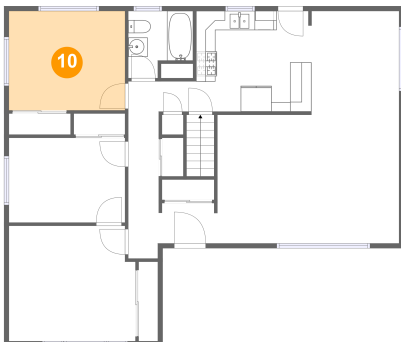

10 Floor 2 - Bedroom

Dimensions: 12'1" x 10'4"
Area: 125 sq. ft
Counted as Living Area:
Yes

Heated: Yes
Finished: Yes
Enclosed: Yes
Contiguous:
Yes
Permitted: Yes
Wet Space: No
Addition: No
Conversion: No