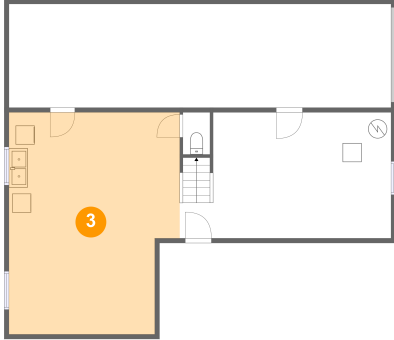

3 Floor 1 - Basement

Dimensions: 18'2" x 23'7"
Area: 401 sq. ft
Counted as Living Area: No

Heated: No
Finished: No
Enclosed: Yes
Contiguous: Yes
Permitted: Yes
Wet Space: No
Addition: No
Conversion: No