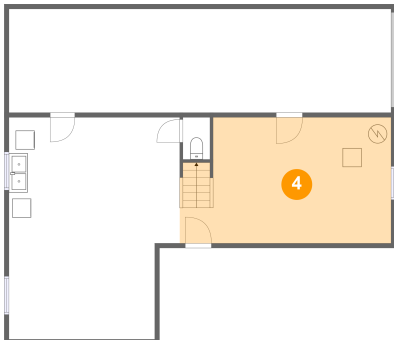

4 Floor 1 - Basement

Dimensions: 22'6" x 13'5"
Area: 283 sq. ft
Counted as Living Area: No

Heated: No
Finished: No
Enclosed: Yes
Contiguous: Yes
Permitted: Yes
Wet Space: No
Addition: No
Conversion: No