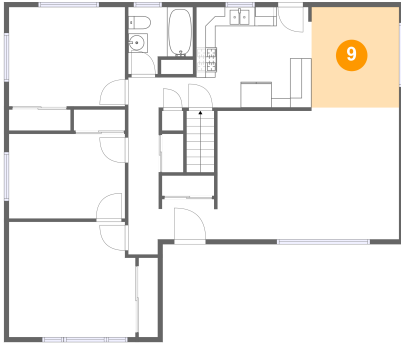

9 Floor 2 - Dining Area

Dimensions: 9'1" x 10'5"
Area: 95 sq. ft
Counted as Living Area:
Yes

Heated: Yes
Finished: Yes
Enclosed: Yes
Contiguous:
Yes
Permitted: Yes
Wet Space: No
Addition: No
Conversion: No