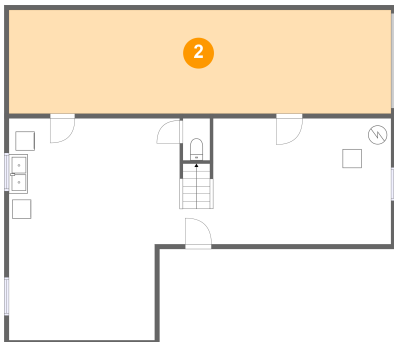

2 Floor 1 - Garage

Dimensions: 40'8" x 11'0"
Area: 448 sq. ft
Counted as Living Area: No

Heated: No
Finished: No
Enclosed: Yes
Contiguous: Yes
Permitted: Yes
Wet Space: No
Addition: No
Conversion: No