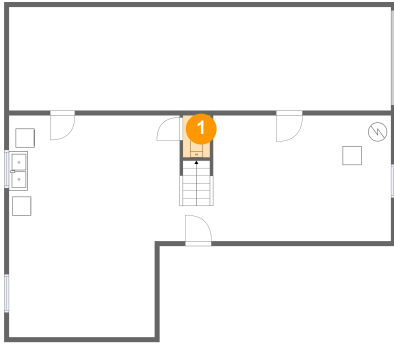

## Room Dimensions

Floor 2

Total sqft: 1217

Living area: 1217

#	Room name	Dimensions	Area (sqft)	Counted as Living Area
5	Hall	7'1" x 18'5"	71 sq. ft	Yes
6	Kitchen	12'0" x 10'6"	125 sq. ft	Yes
7	Living Room	18'11" x 13'9"	260 sq. ft	Yes
8	Bath	6'9" x 7'0"	40 sq. ft	Yes
9	Dining Area	9'1" x 10'5"	95 sq. ft	Yes
10	Bedroom	12'1" x 10'4"	125 sq. ft	Yes
11	Bedroom	12'1" x 8'9"	107 sq. ft	Yes
12	Foyer	6'2" x 4'2"	84 sq. ft	Yes
13	Primary Bedroom	13'2" x 12'0"	154 sq. ft	Yes

**1 Floor 1 - Wc**

Dimensions: 2'11" x 4'6"  
Area: 13 sq. ft  
Counted as Living Area: No

Heated: Yes  
Finished: No  
Enclosed: Yes  
Contiguous: Yes  
Permitted: Yes  
Wet Space: Yes  
Addition: No  
Conversion: No