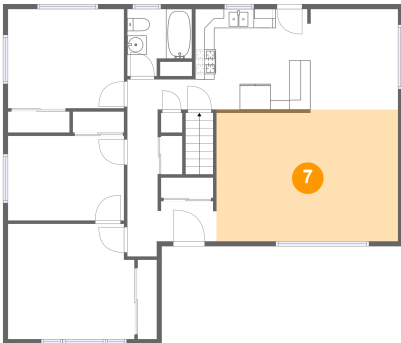

7 Floor 2 - Living Room

Dimensions: 18'11" x 13'9"
Area: 260 sq. ft
Counted as Living Area:
Yes

Heated: Yes
Finished: Yes
Enclosed: Yes
Contiguous:
Yes
Permitted: Yes
Wet Space: No
Addition: No
Conversion: No