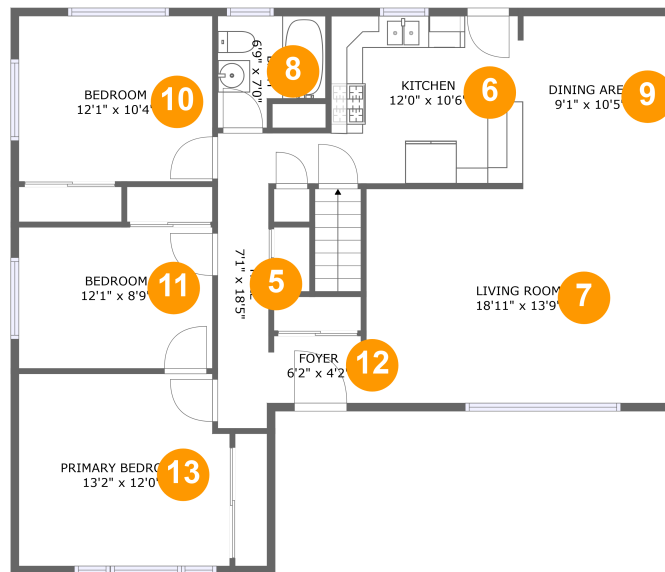

FLOOR 1

FLOOR 2

## Property Summary

**2** floors

**3** bedrooms

**1** bathrooms

**2,465** total sqft

**1** garages

**1,217** Gross Living Area sqft

## Room Dimensions

Floor 1

Total sqft: 1248

Living area: 0

#	Room name	Dimensions	Area (sqft)	Counted as Living Area
1	Wc	2'11" x 4'6"	13 sq. ft	No
2	Garage	40'8" x 11'0"	448 sq. ft	No
3	Basement	18'2" x 23'7"	401 sq. ft	No
4	Basement	22'6" x 13'5"	283 sq. ft	No

**1 Floor 1 - Wc**

Dimensions: 2'11" x 4'6"  
Area: 13 sq. ft  
Counted as Living Area: No

Heated: Yes  
Finished: No  
Enclosed: Yes  
Contiguous: Yes  
Permitted: Yes  
Wet Space: Yes  
Addition: No  
Conversion: No