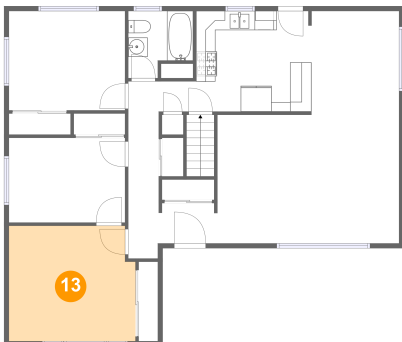

13 Floor 2 - Primary Bedroom

Dimensions: 13'2" x 12'0"
Area: 154 sq. ft
Counted as Living Area:
Yes

Heated: Yes
Finished: Yes
Enclosed: Yes
Contiguous:
Yes
Permitted: Yes
Wet Space: No
Addition: No
Conversion: No