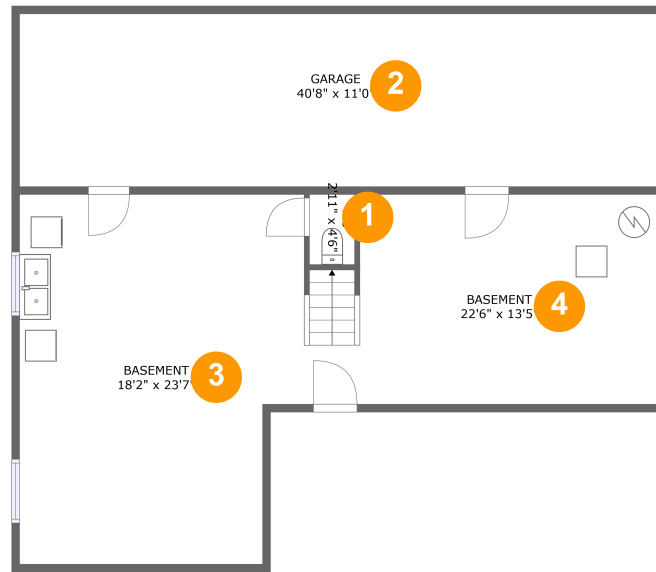

FLOOR 1

FLOOR 2

## Property Summary

**2** floors

**3** bedrooms

**1** bathrooms

**2,465** total sqft

**1** garages

**1,217** Gross Living Area sqft

## Room Dimensions

Floor 1

Total sqft: 1248

Living area: 0

#	Room name	Dimensions	Area (sqft)	Counted as Living Area
1	Wc	2'11" x 4'6"	13 sq. ft	No
2	Garage	40'8" x 11'0"	448 sq. ft	No
3	Basement	18'2" x 23'7"	401 sq. ft	No
4	Basement	22'6" x 13'5"	283 sq. ft	No

**1 Floor 1 - Wc**

Dimensions: 2'11" x 4'6"  
Area: 13 sq. ft  
Counted as Living Area: No

Heated: Yes  
Finished: No  
Enclosed: Yes  
Contiguous: Yes  
Permitted: Yes  
Wet Space: Yes  
Addition: No  
Conversion: No