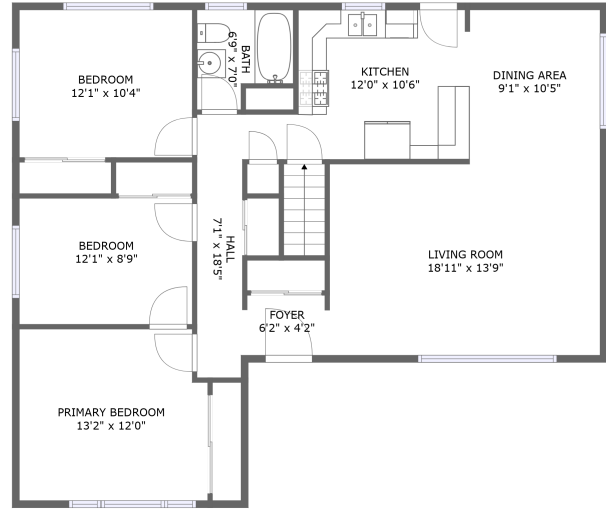

FLOOR 1

FLOOR 2

## Property Summary

**2** floors

**3** bedrooms

**1** bathrooms

**2,465** total sqft

**1** garages

**1,217** Gross Living Area sqft

## Room Dimensions

Floor 1

Total sqft: 1248

Living area: 0

#	Room name	Dimensions	Area (sqft)	Counted as Living Area
1	Wc	2'11" x 4'6"	13 sq. ft	No
2	Garage	40'8" x 11'0"	448 sq. ft	No
3	Basement	18'2" x 23'7"	401 sq. ft	No
4	Basement	22'6" x 13'5"	283 sq. ft	No

**1 Floor 1 - Wc**

Dimensions: 2'11" x 4'6"  
Area: 13 sq. ft  
Counted as Living Area: No

Heated: Yes  
Finished: No  
Enclosed: Yes  
Contiguous: Yes  
Permitted: Yes  
Wet Space: Yes  
Addition: No  
Conversion: No