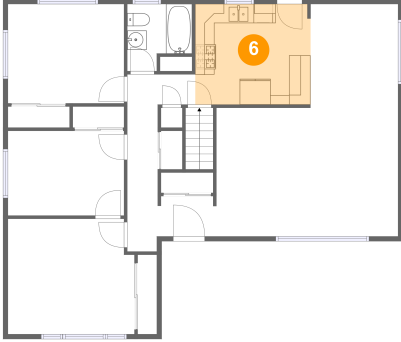

6 Floor 2 - Kitchen

Dimensions: 12'0" x 10'6"
Area: 125 sq. ft
Counted as Living Area:
Yes

Heated: Yes
Finished: Yes
Enclosed: Yes
Contiguous:
Yes
Permitted: Yes
Wet Space: No
Addition: No
Conversion: No