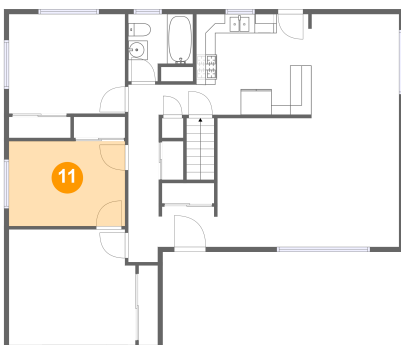

11 Floor 2 - Bedroom

Dimensions: 12'1" x 8'9"
Area: 107 sq. ft
Counted as Living Area:
Yes

Heated: Yes
Finished: Yes
Enclosed: Yes
Contiguous:
Yes
Permitted: Yes
Wet Space: No
Addition: No
Conversion: No