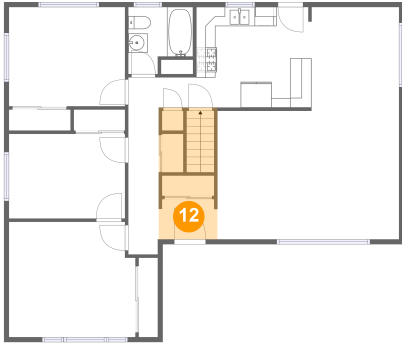

12 Floor 2 - Foyer

Dimensions: 6'2" x 4'2"
Area: 84 sq. ft
Counted as Living Area:
Yes

Heated: Yes
Finished: Yes
Enclosed: Yes
Contiguous:
Yes
Permitted: Yes
Wet Space: No
Addition: No
Conversion: No