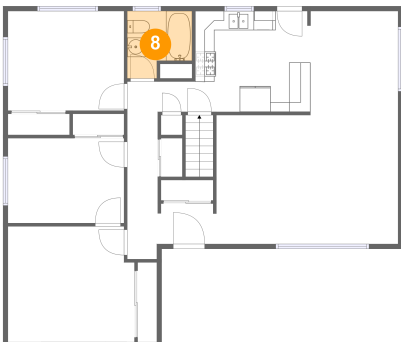

8 Floor 2 - Bath

Dimensions: 6'9" x 7'0"
Area: 40 sq. ft
Counted as Living Area:
Yes

Heated: Yes
Finished: Yes
Enclosed: Yes
Contiguous:
Yes
Permitted: Yes
Wet Space: Yes
Addition: No
Conversion: No