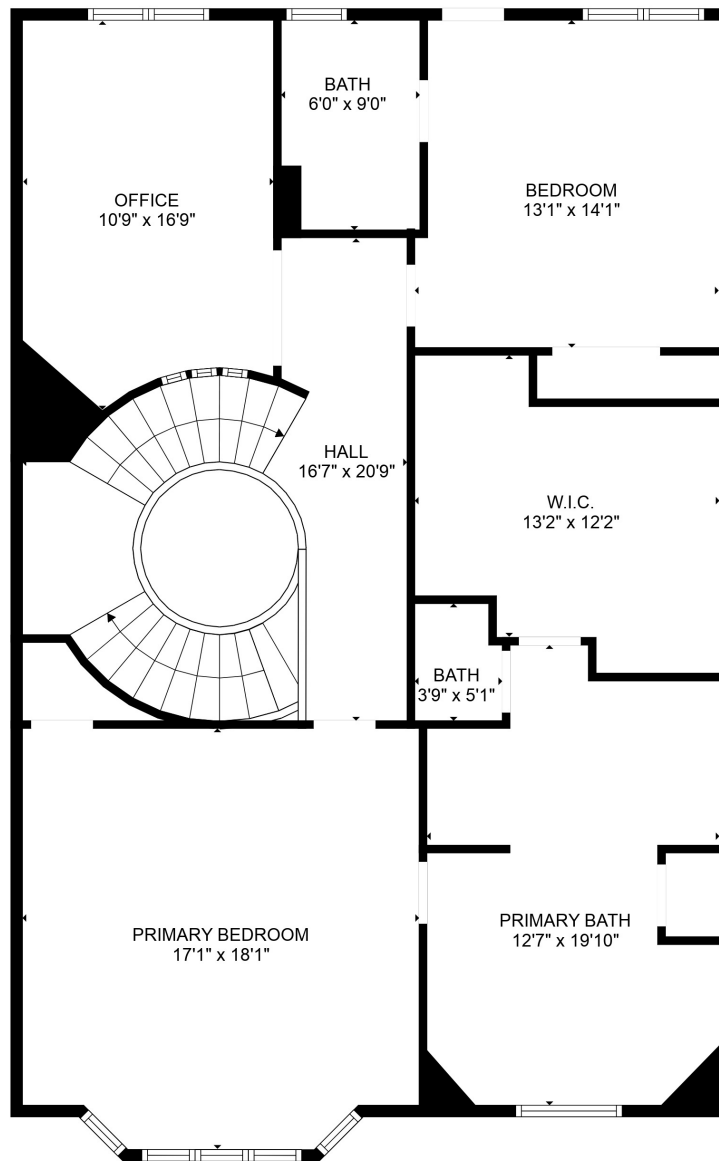

Total scanned area: 5914 sq. ft

SIZES AND DIMENSIONS ARE APPROXIMATE, ACTUAL MAY VARY.

Total scanned area: 5914 sq. ft

SIZES AND DIMENSIONS ARE APPROXIMATE, ACTUAL MAY VARY.

Total scanned area: 5914 sq. ft

SIZES AND DIMENSIONS ARE APPROXIMATE, ACTUAL MAY VARY.

Total scanned area: 5914 sq. ft

SIZES AND DIMENSIONS ARE APPROXIMATE, ACTUAL MAY VARY.