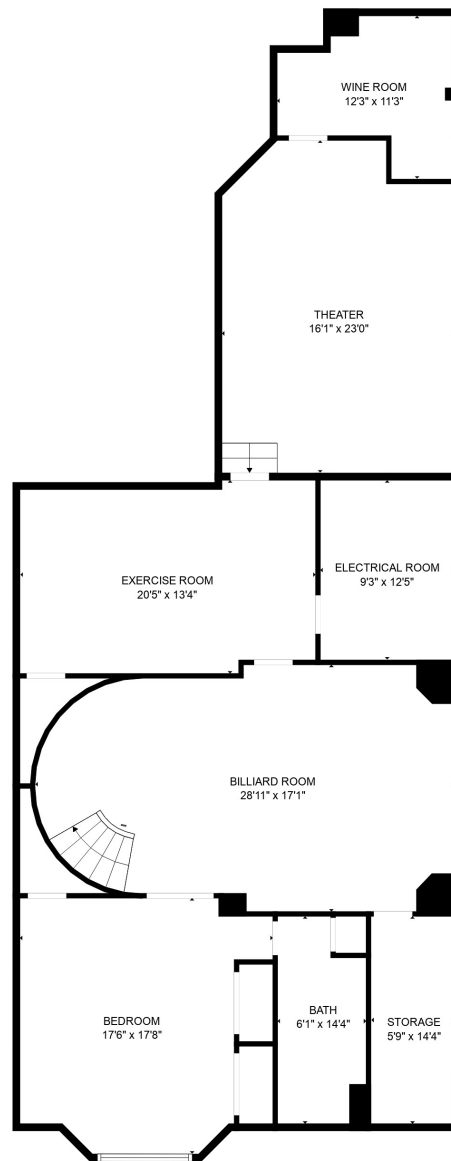

Total scanned area: 5914 sq. ft

SIZES AND DIMENSIONS ARE APPROXIMATE, ACTUAL MAY VARY.

Total scanned area: 5914 sq. ft

SIZES AND DIMENSIONS ARE APPROXIMATE, ACTUAL MAY VARY.

Total scanned area: 5914 sq. ft

SIZES AND DIMENSIONS ARE APPROXIMATE, ACTUAL MAY VARY.

Total scanned area: 5914 sq. ft

SIZES AND DIMENSIONS ARE APPROXIMATE, ACTUAL MAY VARY.