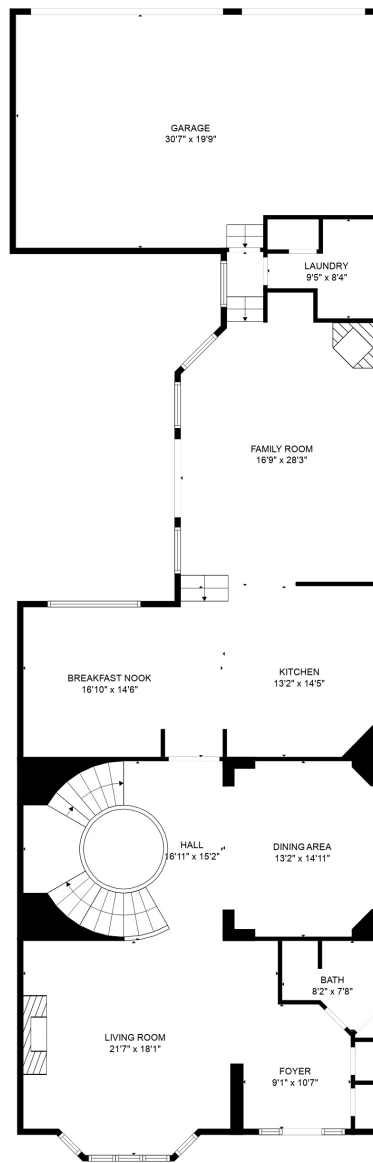

Total scanned area: 5914 sq. ft

SIZES AND DIMENSIONS ARE APPROXIMATE, ACTUAL MAY VARY.

Total scanned area: 5914 sq. ft

SIZES AND DIMENSIONS ARE APPROXIMATE, ACTUAL MAY VARY.

Total scanned area: 5914 sq. ft

SIZES AND DIMENSIONS ARE APPROXIMATE, ACTUAL MAY VARY.

Total scanned area: 5914 sq. ft

SIZES AND DIMENSIONS ARE APPROXIMATE, ACTUAL MAY VARY.