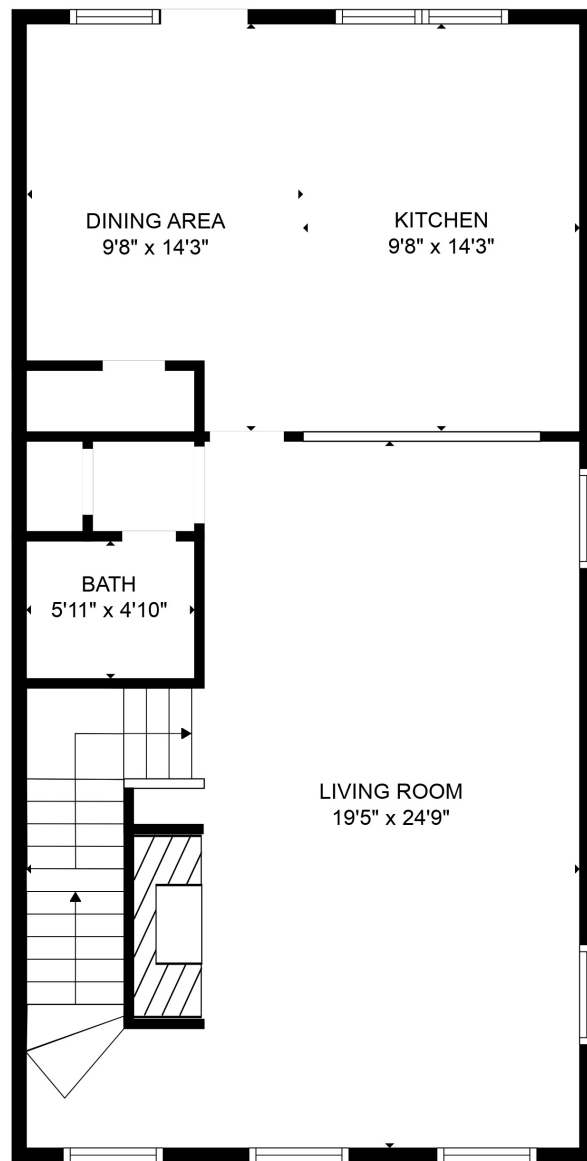

FLOOR 1

FLOOR 2

FLOOR 3

Total scanned area: 2441 sq. ft

SIZES AND DIMENSIONS ARE APPROXIMATE. ACTUAL MAY VARY.

Total scanned area: 2441 sq. ft

SIZES AND DIMENSIONS ARE APPROXIMATE. ACTUAL MAY VARY.

Total scanned area: 2441 sq. ft

SIZES AND DIMENSIONS ARE APPROXIMATE. ACTUAL MAY VARY.

Total scanned area: 2441 sq. ft

SIZES AND DIMENSIONS ARE APPROXIMATE. ACTUAL MAY VARY.