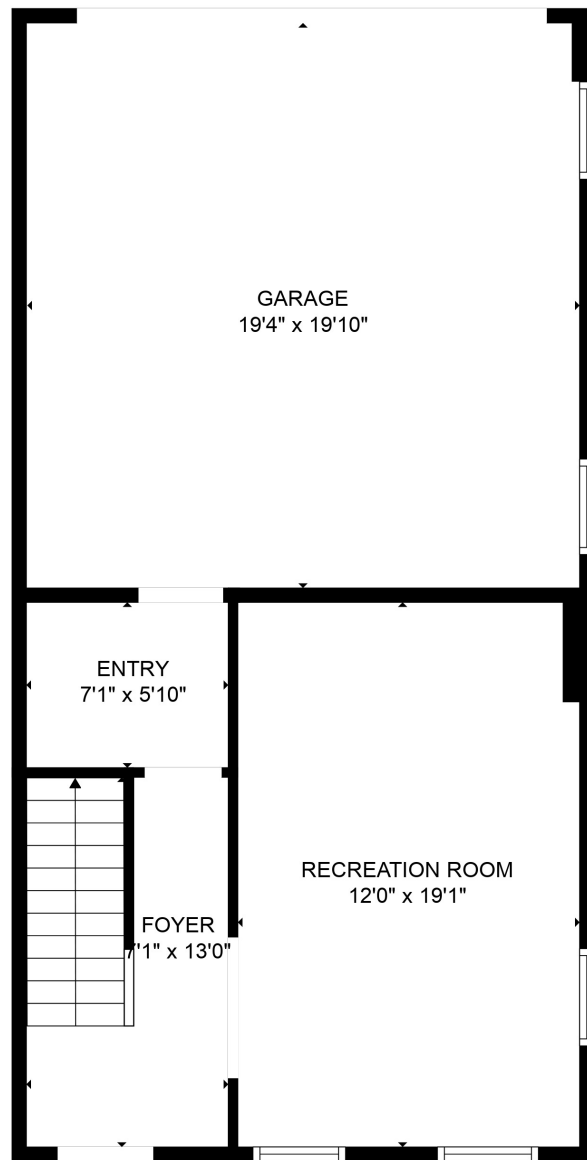

FLOOR 1

FLOOR 2

FLOOR 3

Total scanned area: 2441 sq. ft

SIZES AND DIMENSIONS ARE APPROXIMATE. ACTUAL MAY VARY.

Total scanned area: 2441 sq. ft

SIZES AND DIMENSIONS ARE APPROXIMATE. ACTUAL MAY VARY.

Total scanned area: 2441 sq. ft

SIZES AND DIMENSIONS ARE APPROXIMATE. ACTUAL MAY VARY.

Total scanned area: 2441 sq. ft

SIZES AND DIMENSIONS ARE APPROXIMATE. ACTUAL MAY VARY.