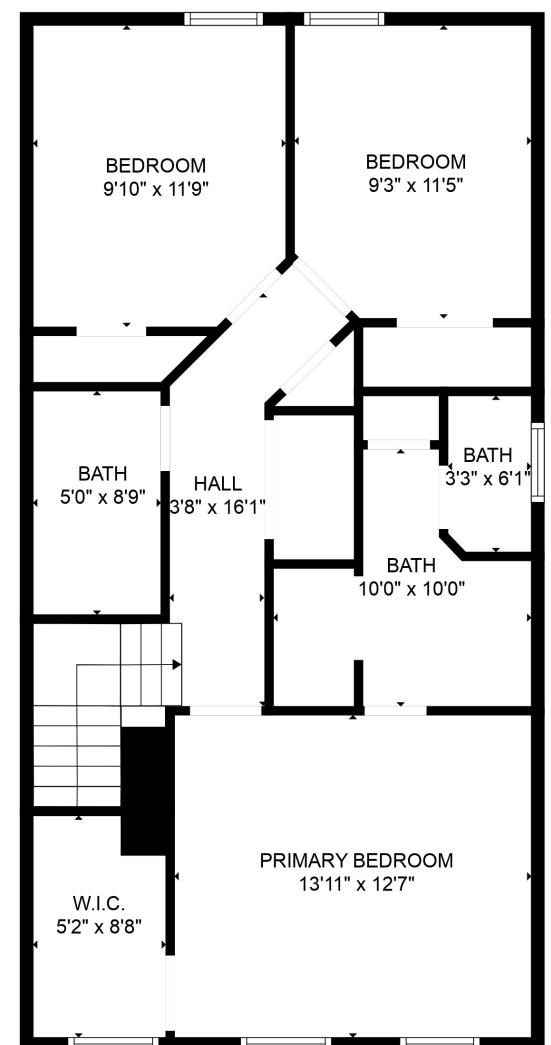

FLOOR 1

FLOOR 2

FLOOR 3

Total scanned area: 2441 sq. ft

SIZES AND DIMENSIONS ARE APPROXIMATE. ACTUAL MAY VARY.

Total scanned area: 2441 sq. ft

SIZES AND DIMENSIONS ARE APPROXIMATE. ACTUAL MAY VARY.

Total scanned area: 2441 sq. ft

SIZES AND DIMENSIONS ARE APPROXIMATE. ACTUAL MAY VARY.

Total scanned area: 2441 sq. ft

SIZES AND DIMENSIONS ARE APPROXIMATE. ACTUAL MAY VARY.