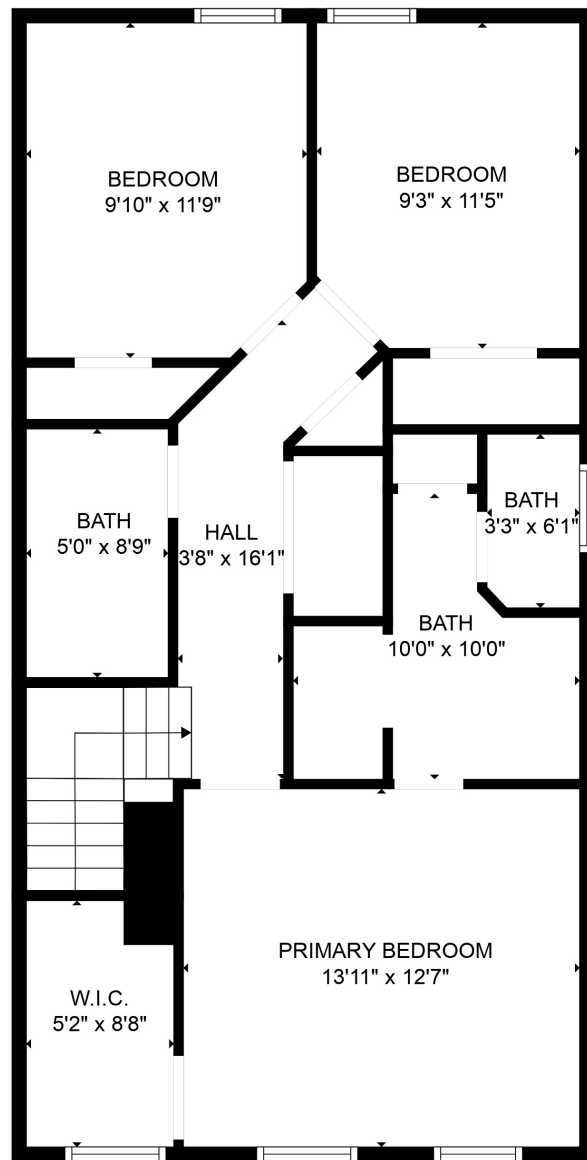

FLOOR 1

FLOOR 2

FLOOR 3

Total scanned area: 2441 sq. ft

SIZES AND DIMENSIONS ARE APPROXIMATE. ACTUAL MAY VARY.

Total scanned area: 2441 sq. ft

SIZES AND DIMENSIONS ARE APPROXIMATE. ACTUAL MAY VARY.

Total scanned area: 2441 sq. ft

SIZES AND DIMENSIONS ARE APPROXIMATE. ACTUAL MAY VARY.

Total scanned area: 2441 sq. ft

SIZES AND DIMENSIONS ARE APPROXIMATE. ACTUAL MAY VARY.