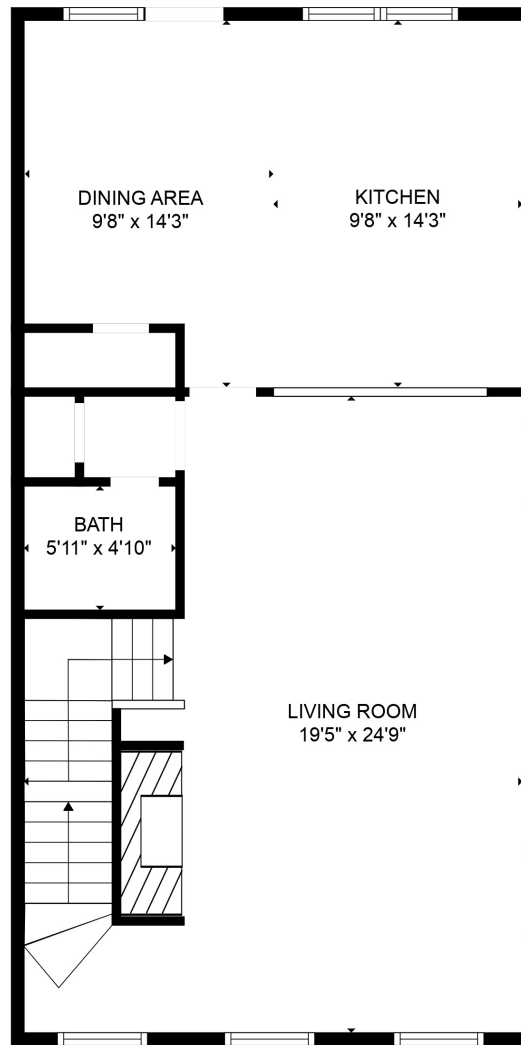

FLOOR 1

FLOOR 2

FLOOR 3

Total scanned area: 2441 sq. ft

SIZES AND DIMENSIONS ARE APPROXIMATE. ACTUAL MAY VARY.

Total scanned area: 2441 sq. ft

SIZES AND DIMENSIONS ARE APPROXIMATE. ACTUAL MAY VARY.

Total scanned area: 2441 sq. ft

SIZES AND DIMENSIONS ARE APPROXIMATE. ACTUAL MAY VARY.

Total scanned area: 2441 sq. ft

SIZES AND DIMENSIONS ARE APPROXIMATE. ACTUAL MAY VARY.