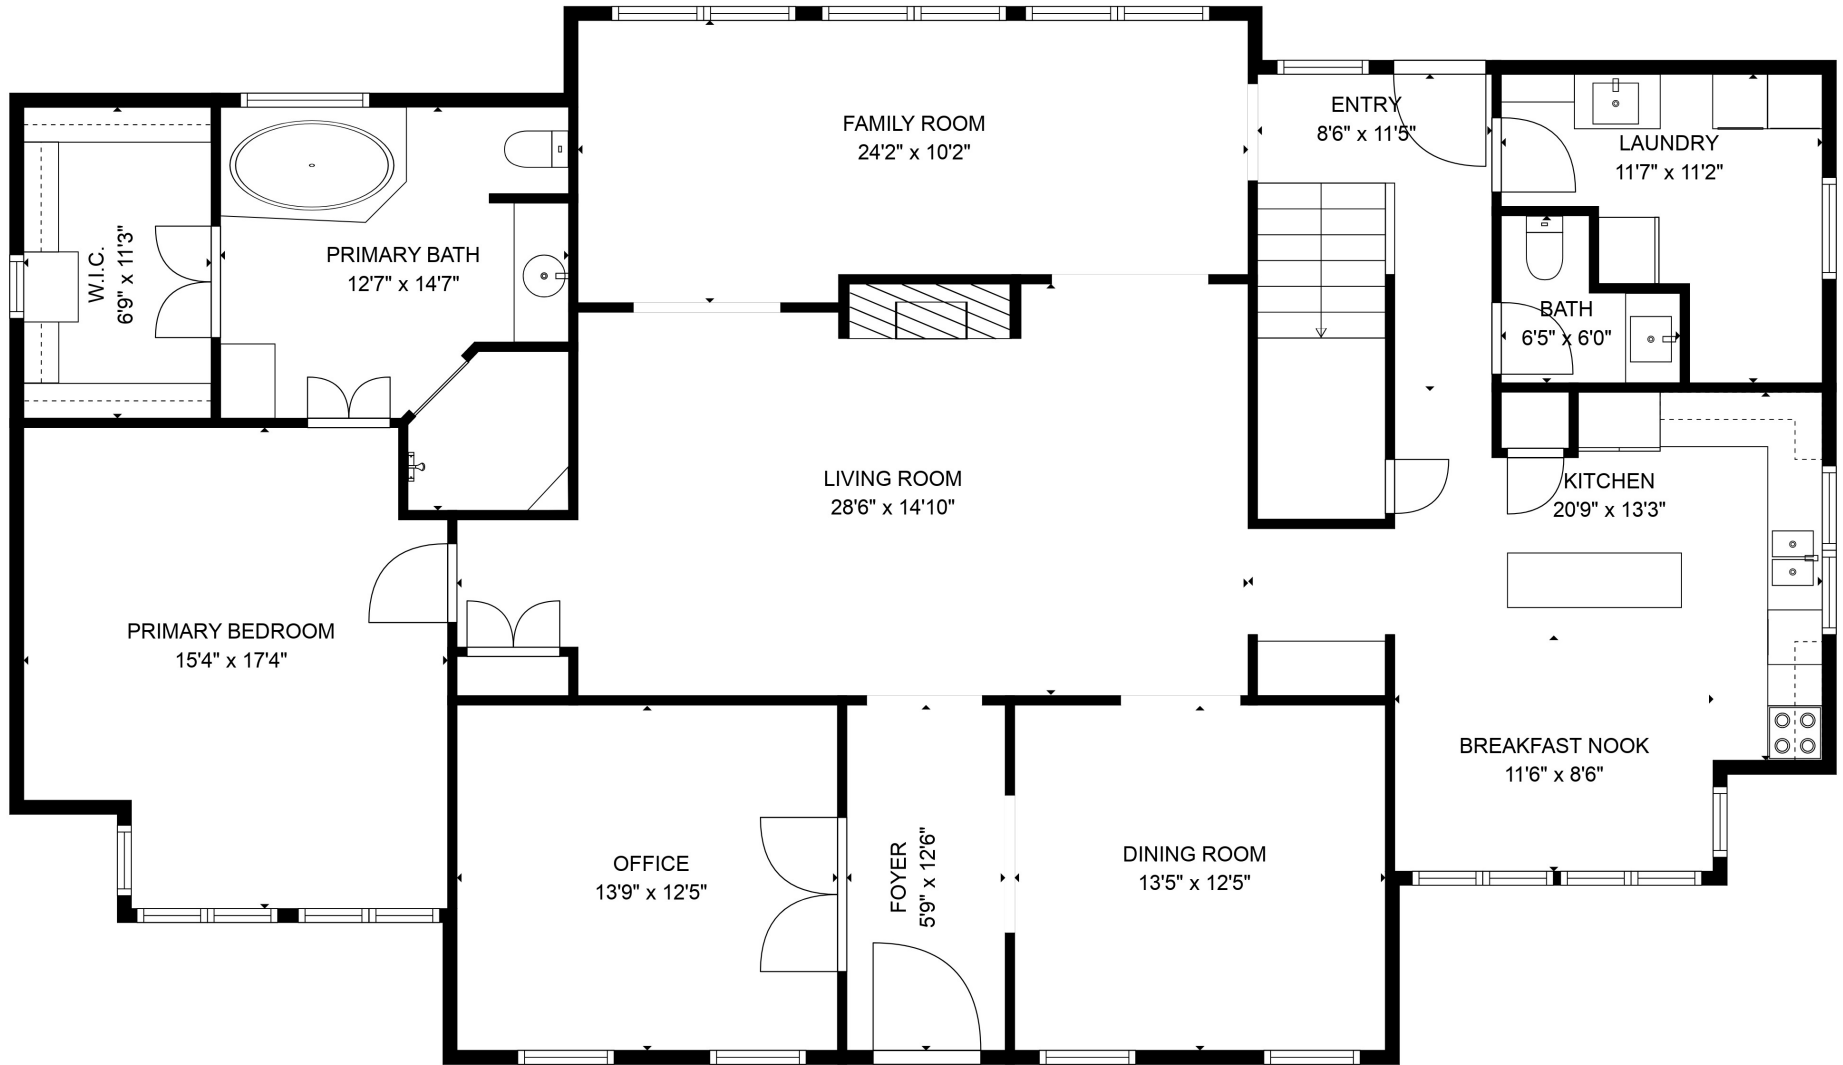

Total scanned area: 3311 sq. ft

SIZES AND DIMENSIONS ARE APPROXIMATE. ACTUAL MAY VARY.

Total scanned area: 3311 sq. ft

SIZES AND DIMENSIONS ARE APPROXIMATE. ACTUAL MAY VARY.

Total scanned area: 3311 sq. ft

SIZES AND DIMENSIONS ARE APPROXIMATE. ACTUAL MAY VARY.