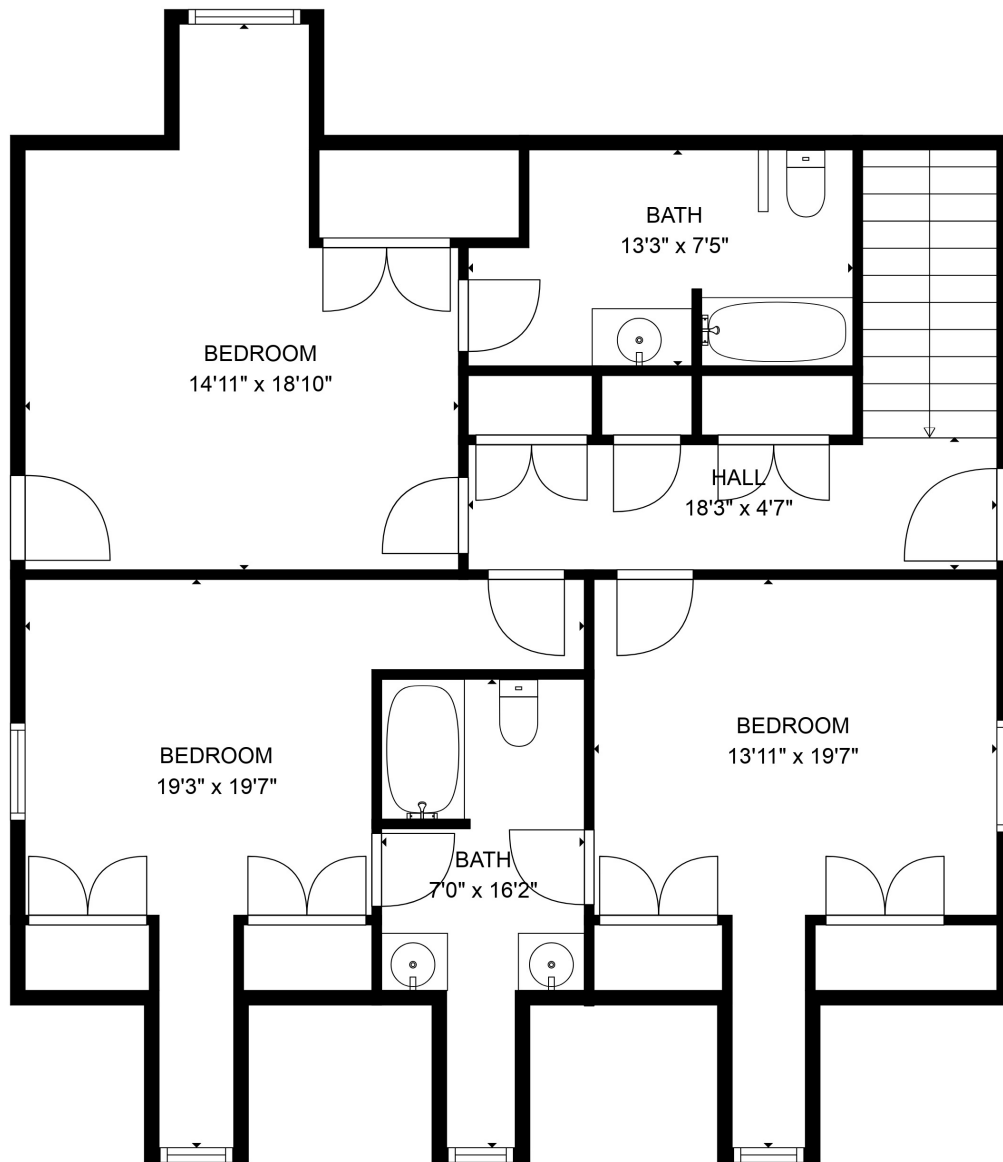

Total scanned area: 3311 sq. ft

SIZES AND DIMENSIONS ARE APPROXIMATE. ACTUAL MAY VARY.

Total scanned area: 3311 sq. ft

SIZES AND DIMENSIONS ARE APPROXIMATE. ACTUAL MAY VARY.

Total scanned area: 3311 sq. ft

SIZES AND DIMENSIONS ARE APPROXIMATE. ACTUAL MAY VARY.