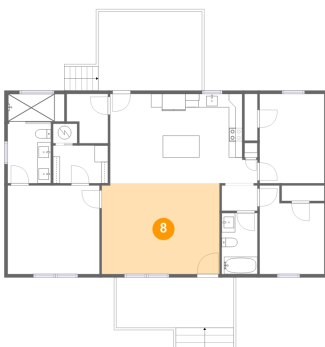

8 Floor 1 - Living Room

Dimensions: 17'6" x 13'5"
Area: 234 sq. ft
Counted as Living Area:
Yes

Heated: Yes
Finished: Yes
Enclosed: Yes
Contiguous:
Yes
Permitted: Yes
Wet Space: No
Addition: No
Conversion: No