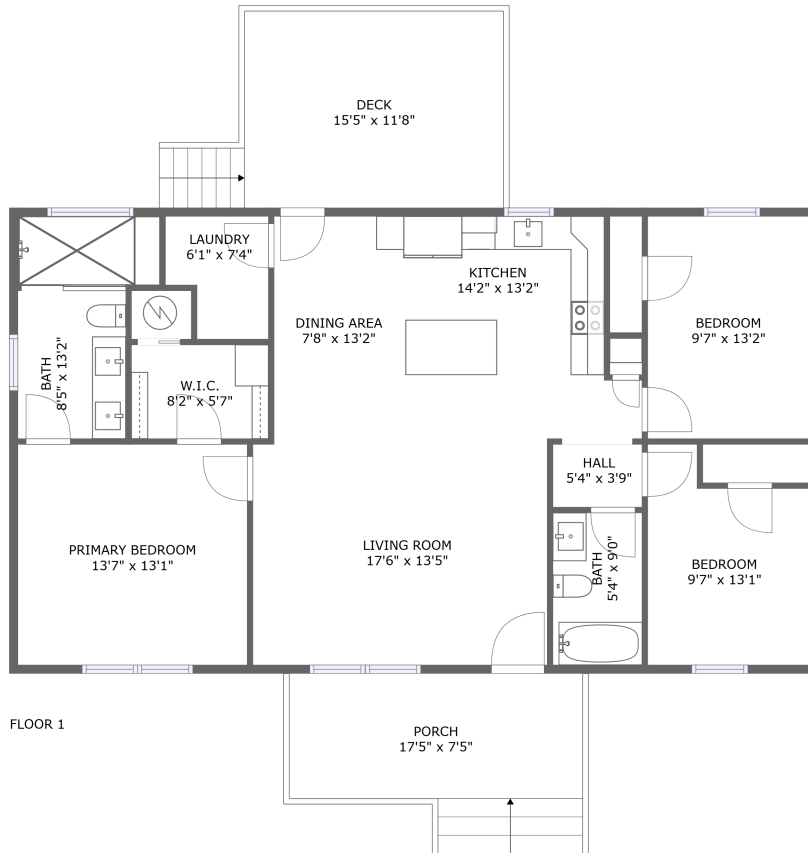

## Property Summary

 **0** garages

 **3** bedrooms

 **2** bathrooms

 **0** half baths

 **1** floors

 **1,326** Gross Living Area sqft

 **1,635** total sqft

## 5 Floor 1 - Porch

Dimensions: 17'5" x 7'5"  
Area: 129 sq. ft  
Counted as Living Area: No

Heated: No  
Finished: Yes  
Enclosed: No  
Contiguous: Yes  
Permitted: Yes  
Wet Space: No  
Addition: No  
Conversion: No