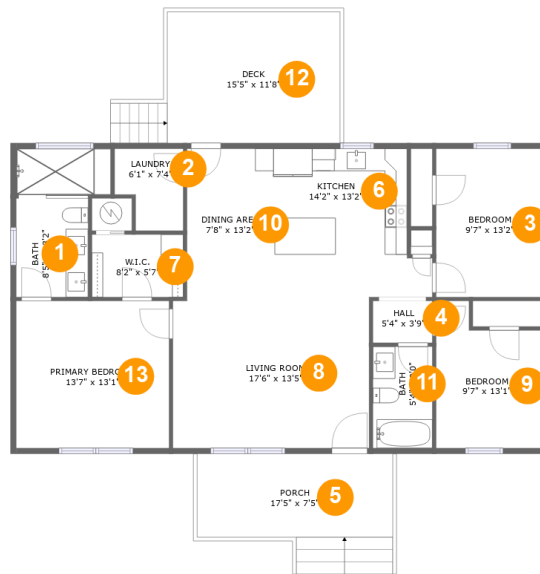

## Property Summary

 **0** garages

 **3** bedrooms

 **2** bathrooms

 **0** half baths

 **1** floors

 **1,326** Gross Living Area sqft

 **1,635** total sqft

## Room Dimensions

Floor 1

Total sqft: 1635

Living area: 1326

#	Room name	Dimensions	Area (sqft)	Counted as Living Area
1	Bath	8'5" x 13'2"	93 sq. ft	Yes
2	Laundry	6'1" x 7'4"	39 sq. ft	Yes
3	Bedroom	9'7" x 13'2"	127 sq. ft	Yes
4	Hall	5'4" x 3'9"	20 sq. ft	Yes
5	Porch	17'5" x 7'5"	129 sq. ft	No
6	Kitchen	14'2" x 13'2"	165 sq. ft	Yes
7	W.i.c.	8'2" x 5'7"	45 sq. ft	Yes
8	Living Room	17'6" x 13'5"	234 sq. ft	Yes
9	Bedroom	9'7" x 13'1"	108 sq. ft	Yes
10	Dining Area	7'8" x 13'2"	102 sq. ft	Yes
11	Bath	5'4" x 9'0"	48 sq. ft	Yes

## 5 Floor 1 - Porch

Dimensions: 17'5" x 7'5"  
Area: 129 sq. ft  
Counted as Living Area: No

Heated: No  
Finished: Yes  
Enclosed: No  
Contiguous: Yes  
Permitted: Yes  
Wet Space: No  
Addition: No  
Conversion: No

## 10 Floor 1 - Dining Area

Dimensions: 7'8" x 13'2"  
Area: 102 sq. ft  
Counted as Living Area:  
Yes

Heated: Yes  
Finished: Yes  
Enclosed: Yes  
Contiguous:  
Yes  
Permitted: Yes  
Wet Space: No  
Addition: No  
Conversion: No