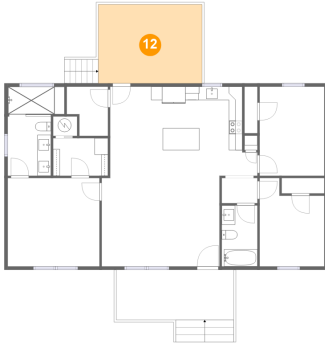

1095 Fox Ln, Moneta, Bedford County, Virginia, United States, 24121

12 Floor 1 - Deck

Dimensions: 15'5" x 11'8"
Area: 180 sq. ft
Counted as Living Area: No

Heated: No
Finished: Yes
Enclosed: No
Contiguous: Yes
Permitted: Yes
Wet Space: No
Addition: No
Conversion: No