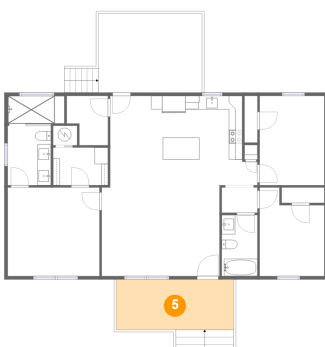

## 3 Floor 1 - Bedroom

Dimensions: 9'7" x 13'2"  
Area: 127 sq. ft  
Counted as Living Area:  
Yes

Heated: Yes  
Finished: Yes  
Enclosed: Yes  
Contiguous:  
Yes  
Permitted: Yes  
Wet Space: No  
Addition: No  
Conversion: No

## 4 Floor 1 - Hall

Dimensions: 5'4" x 3'9"  
Area: 20 sq. ft  
Counted as Living Area:  
Yes

Heated: Yes  
Finished: Yes  
Enclosed: Yes  
Contiguous:  
Yes  
Permitted: Yes  
Wet Space: No  
Addition: No  
Conversion: No

## 5 Floor 1 - Porch

Dimensions: 17'5" x 7'5"  
Area: 129 sq. ft  
Counted as Living Area: No

Heated: No  
Finished: Yes  
Enclosed: No  
Contiguous: Yes  
Permitted: Yes  
Wet Space: No  
Addition: No  
Conversion: No