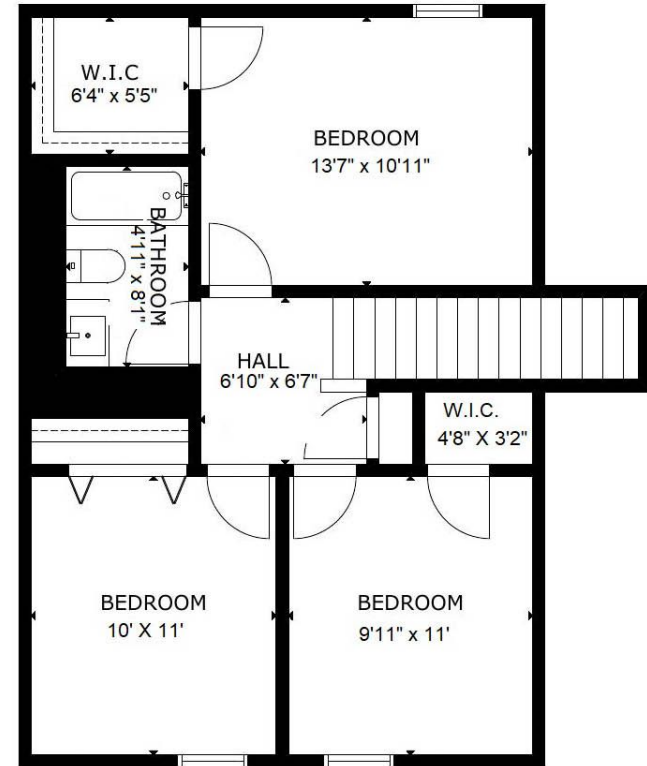

117 Berrydowns Drive Morrisville, NC 27560

MAIN FLOOR

SECOND FLOOR

The following dimensions are approximate interior wall to wall dimensions, measured on site, from the widest portion of each room, then calculated to Feet/Inches from Rounded Decimal Feet. Information deemed reliable, but not guaranteed.