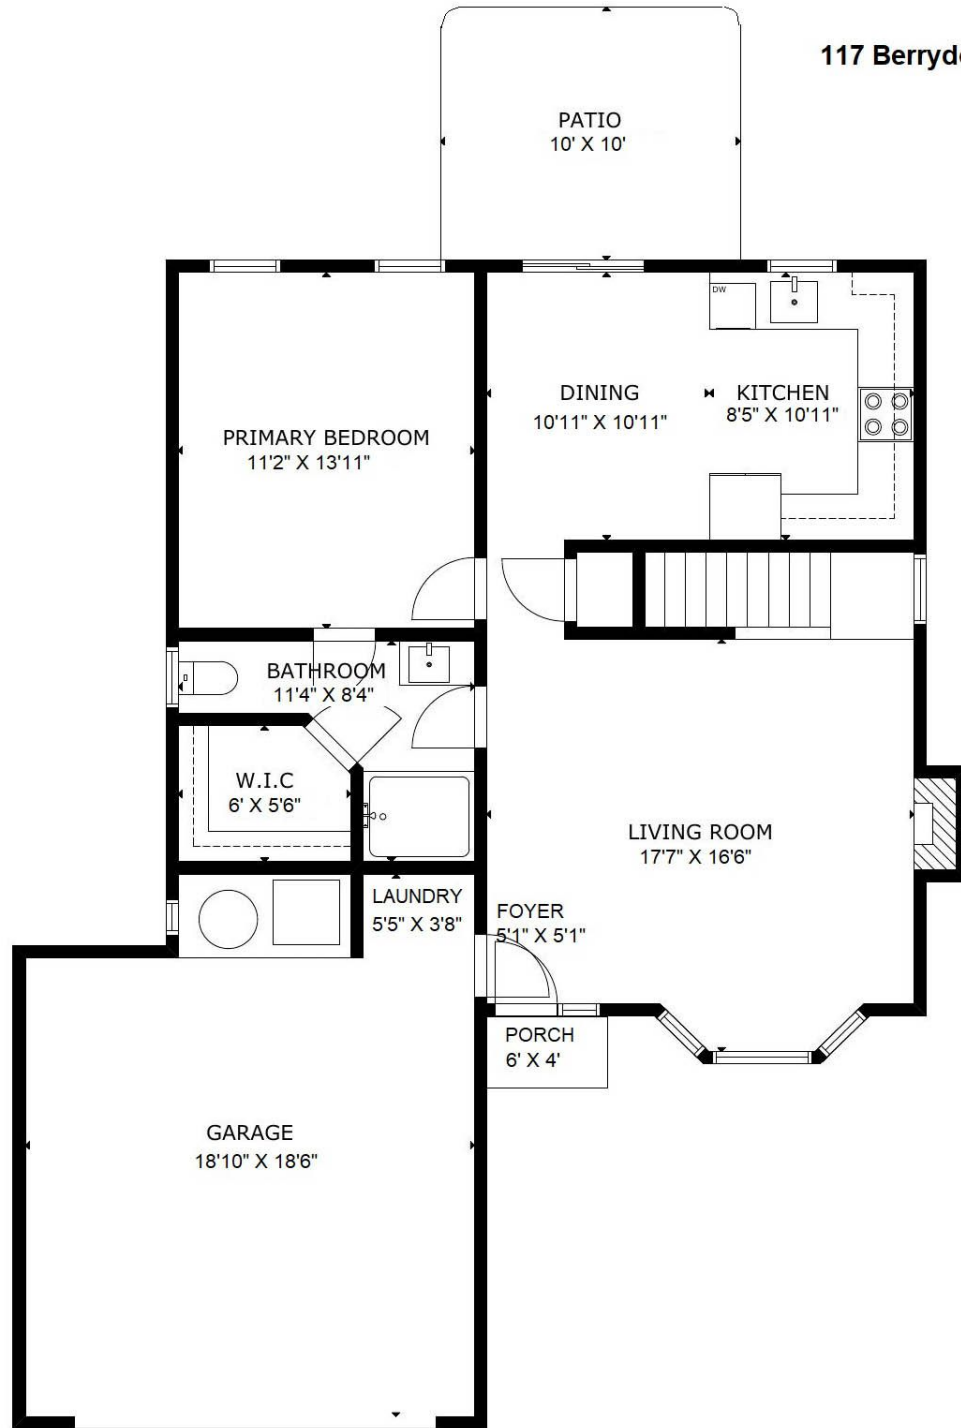

117 Berrydowns Drive Morrisville, NC 27560

MAIN FLOOR

SECOND FLOOR

The following dimensions are approximate interior wall to wall dimensions, measured on site, from the widest portion of each room, then calculated to Feet/Inches from Rounded Decimal Feet. Information deemed reliable, but not guaranteed.