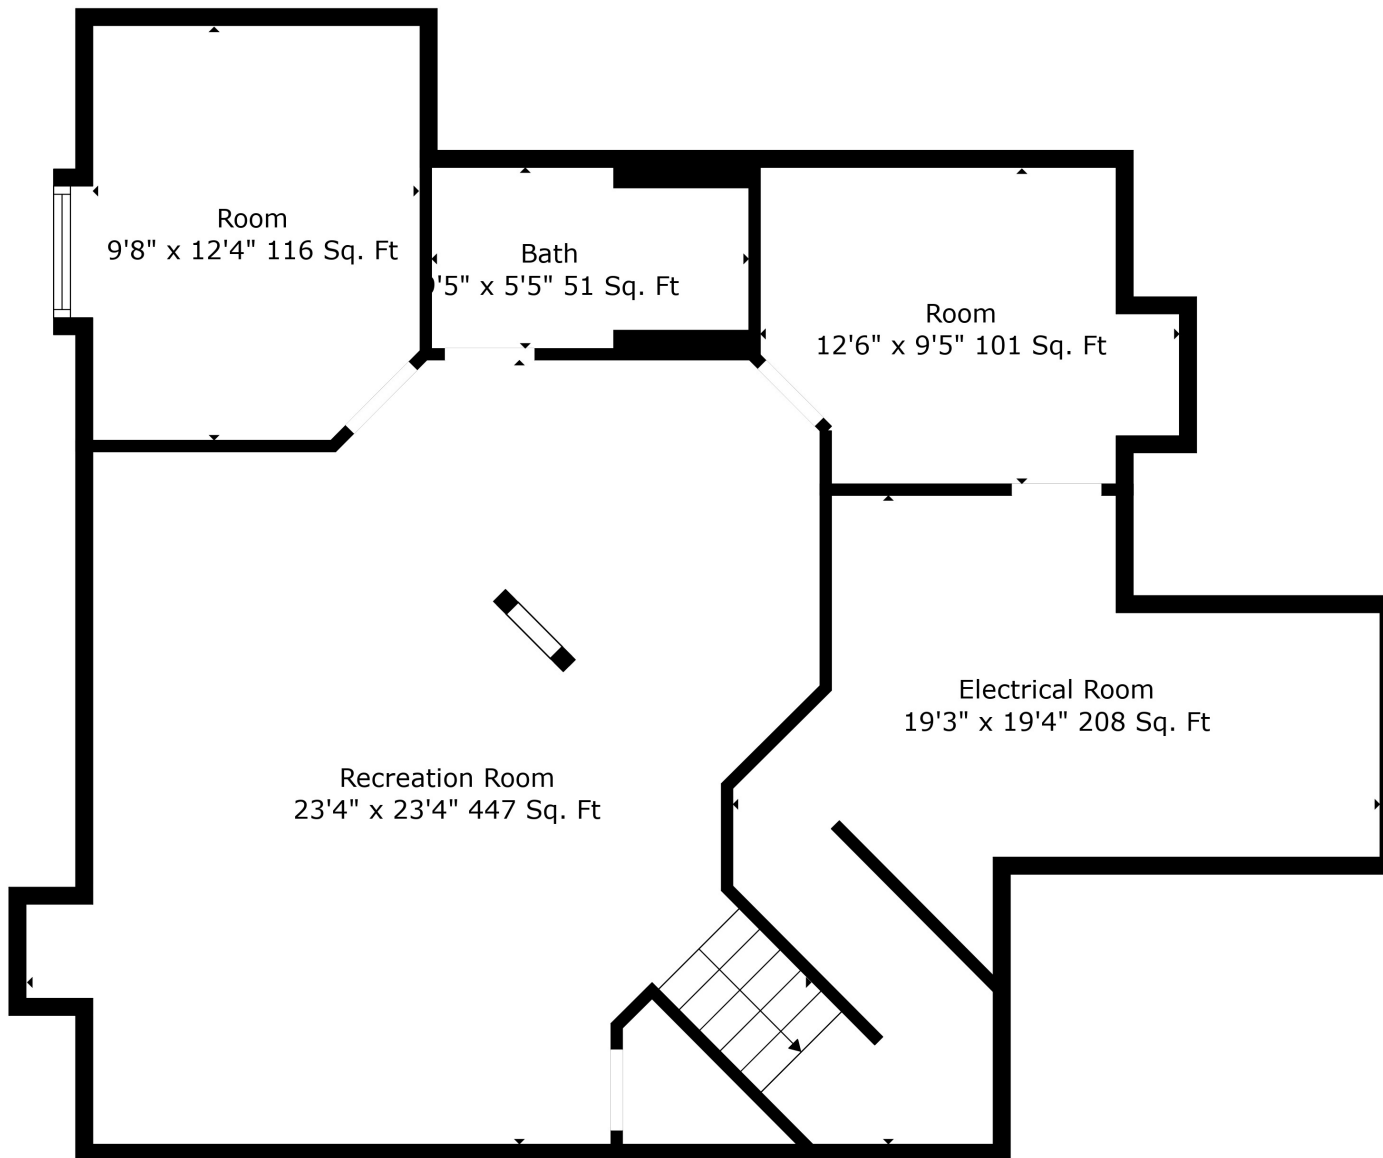

Floor 3

Floor 1

Floor 2

Total scanned area: 3816 sq. ft

Measurements Are Deemed Highly Reliable But Not Guaranteed.

Total scanned area: 3816 sq. ft

Measurements Are Deemed Highly Reliable But Not Guaranteed.

Total scanned area: 3816 sq. ft

Measurements Are Deemed Highly Reliable But Not Guaranteed.

Total scanned area: 3816 sq. ft

Measurements Are Deemed Highly Reliable But Not Guaranteed.