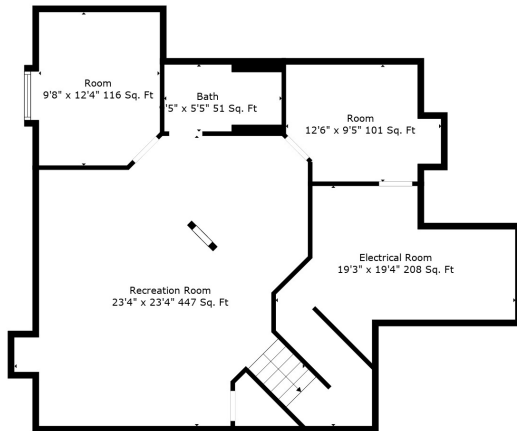

Floor 3

Floor 1

Floor 2

Total scanned area: 3816 sq. ft

Measurements Are Deemed Highly Reliable But Not Guaranteed.

Total scanned area: 3816 sq. ft

Measurements Are Deemed Highly Reliable But Not Guaranteed.

Total scanned area: 3816 sq. ft

Measurements Are Deemed Highly Reliable But Not Guaranteed.

Total scanned area: 3816 sq. ft

Measurements Are Deemed Highly Reliable But Not Guaranteed.