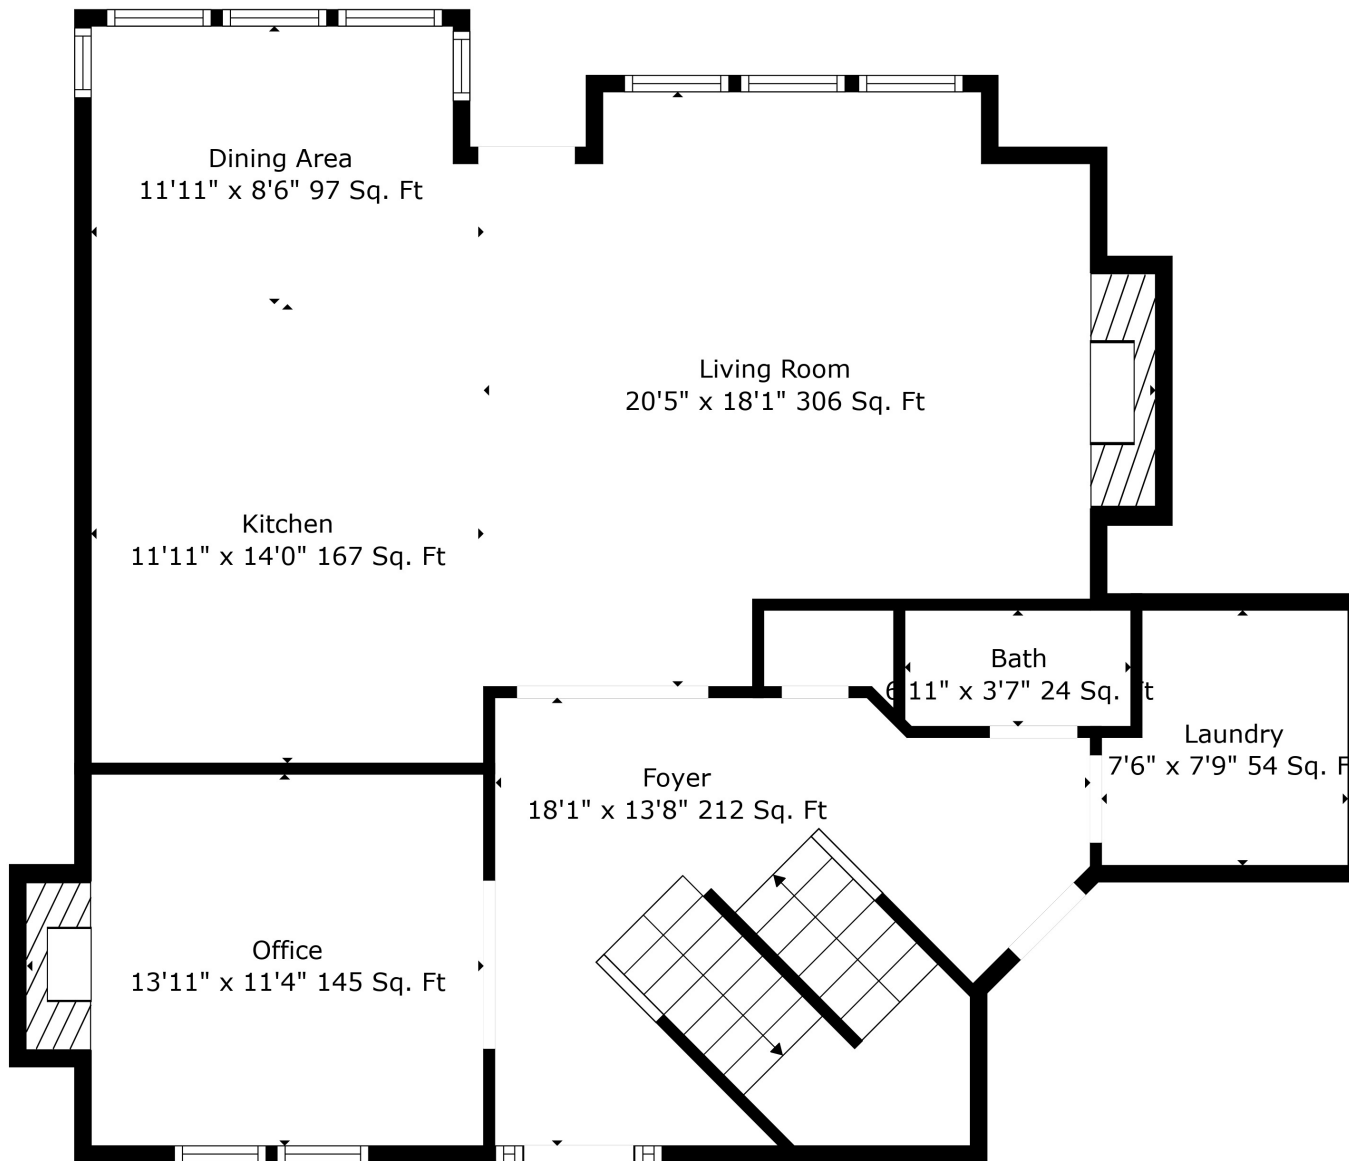

Floor 3

Floor 1

Floor 2

Total scanned area: 3816 sq. ft

Measurements Are Deemed Highly Reliable But Not Guaranteed.

Total scanned area: 3816 sq. ft

Measurements Are Deemed Highly Reliable But Not Guaranteed.

Total scanned area: 3816 sq. ft

Measurements Are Deemed Highly Reliable But Not Guaranteed.

Total scanned area: 3816 sq. ft

Measurements Are Deemed Highly Reliable But Not Guaranteed.