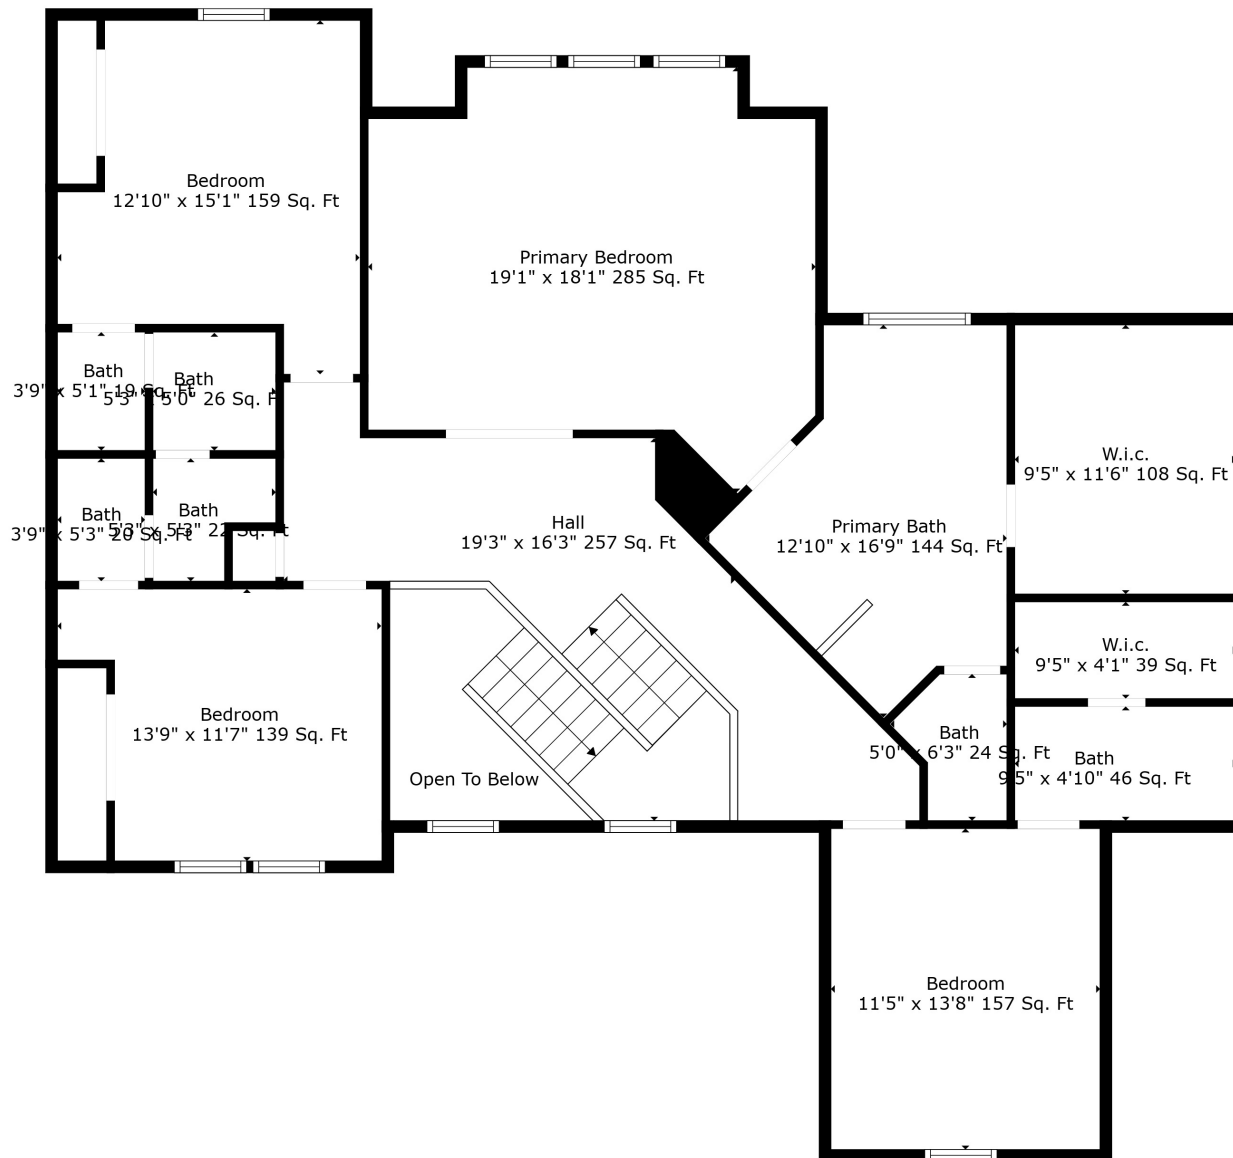

Floor 3

Floor 1

Floor 2

Total scanned area: 3816 sq. ft

Measurements Are Deemed Highly Reliable But Not Guaranteed.

Total scanned area: 3816 sq. ft

Measurements Are Deemed Highly Reliable But Not Guaranteed.

Total scanned area: 3816 sq. ft

Measurements Are Deemed Highly Reliable But Not Guaranteed.

Total scanned area: 3816 sq. ft

Measurements Are Deemed Highly Reliable But Not Guaranteed.