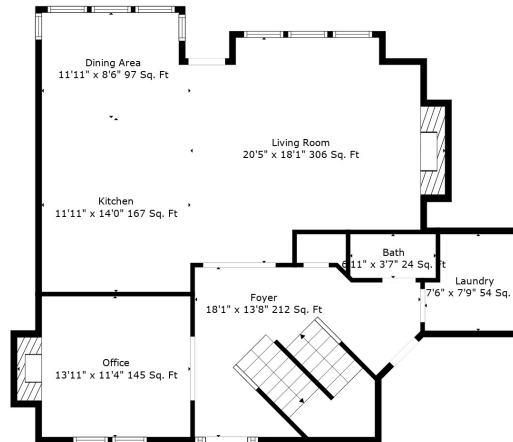

Floor 3

Floor 1

Floor 2

Total scanned area: 3816 sq. ft

Measurements Are Deemed Highly Reliable But Not Guaranteed.

Total scanned area: 3816 sq. ft

Measurements Are Deemed Highly Reliable But Not Guaranteed.

Total scanned area: 3816 sq. ft

Measurements Are Deemed Highly Reliable But Not Guaranteed.

Total scanned area: 3816 sq. ft

Measurements Are Deemed Highly Reliable But Not Guaranteed.