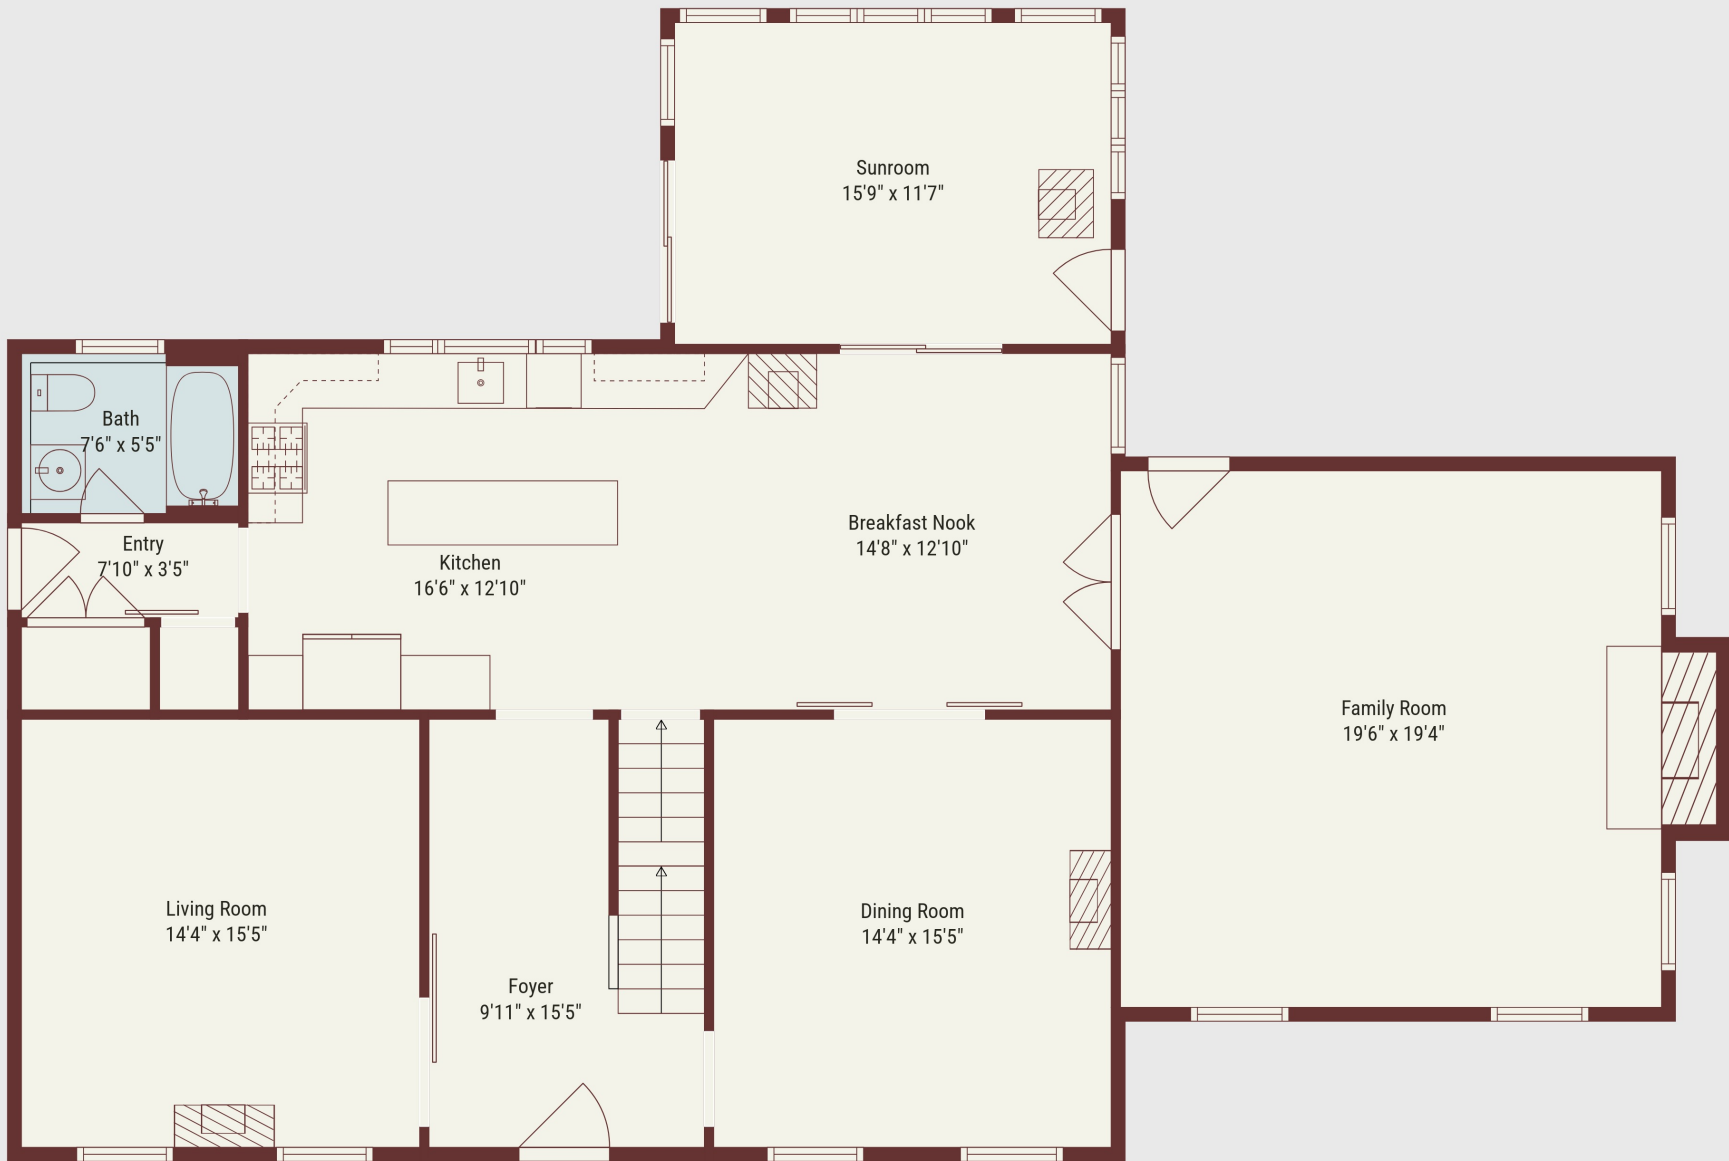

TOTAL: 3697 sq. ft

Below Ground: 1105 sq. ft, FLOOR 2: 1701 sq. ft, FLOOR 3: 891 sq. ft

EXCLUDED AREAS: FIREPLACE: 9 sq. ft, OPEN TO BELOW: 117 sq. ft, LOW CEILING: 37 sq. ft

Please Note: Measurements Shown Are Highly Reliable, But Not Guaranteed.