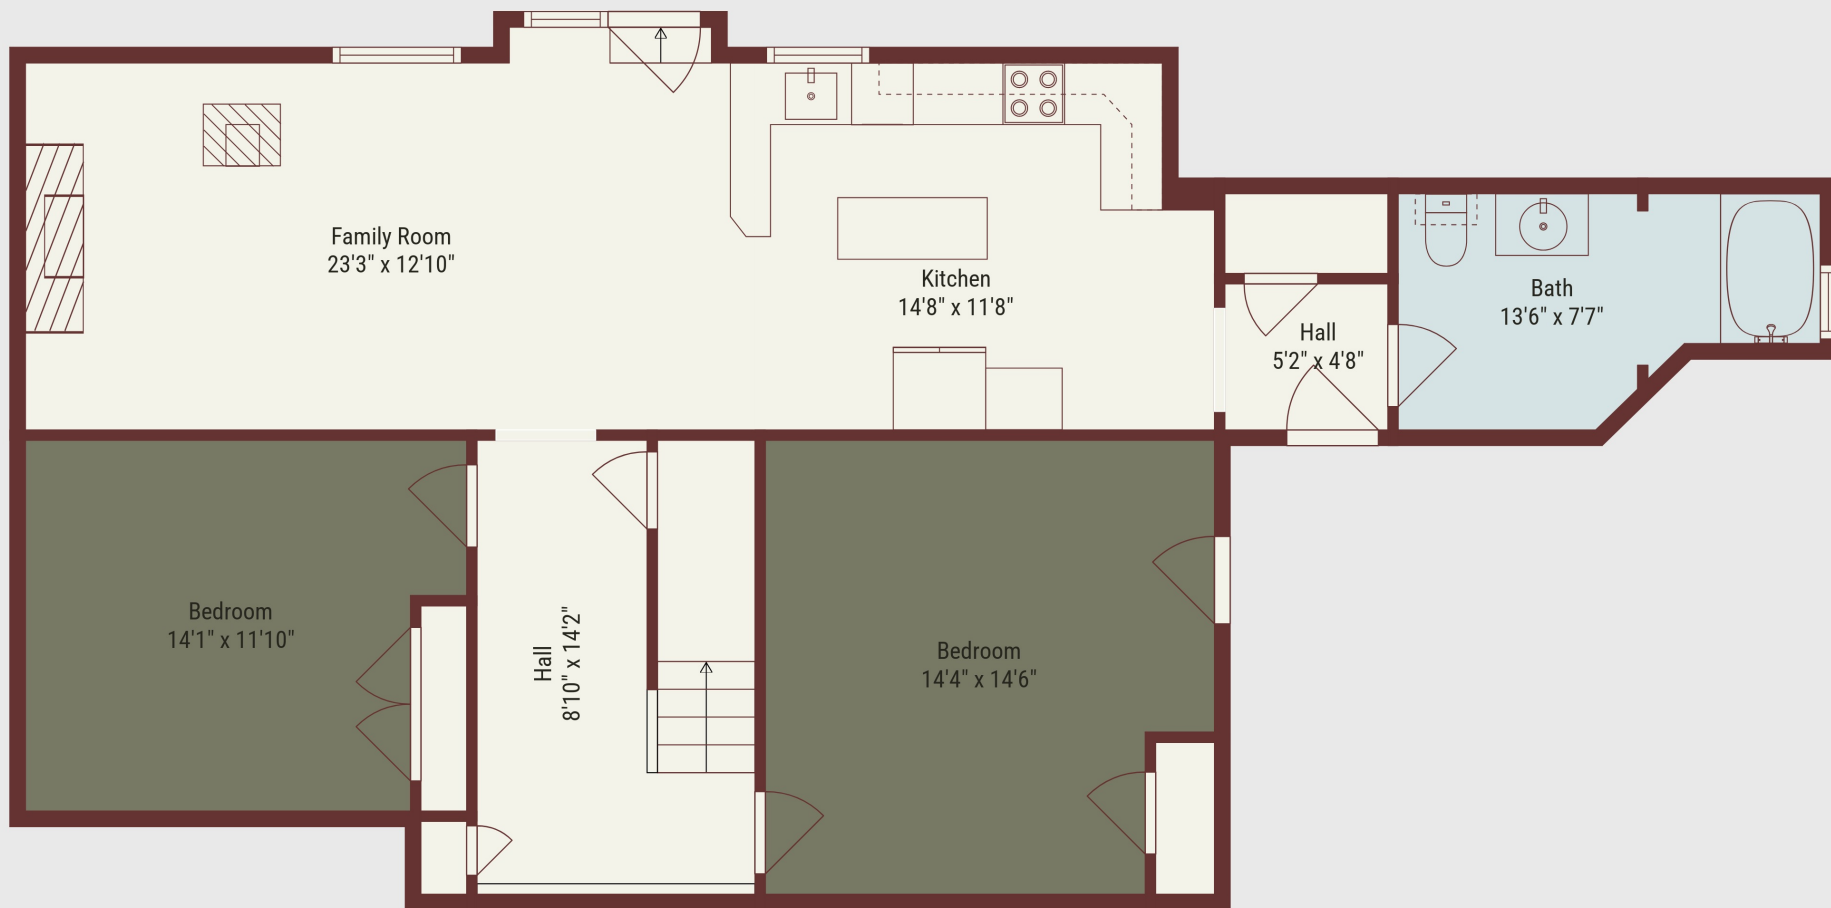

TOTAL: 3697 sq. ft

Below Ground: 1105 sq. ft, FLOOR 2: 1701 sq. ft, FLOOR 3: 891 sq. ft

EXCLUDED AREAS: FIREPLACE: 9 sq. ft, OPEN TO BELOW: 117 sq. ft, LOW CEILING: 37 sq. ft

Please Note: Measurements Shown Are Highly Reliable, But Not Guaranteed.