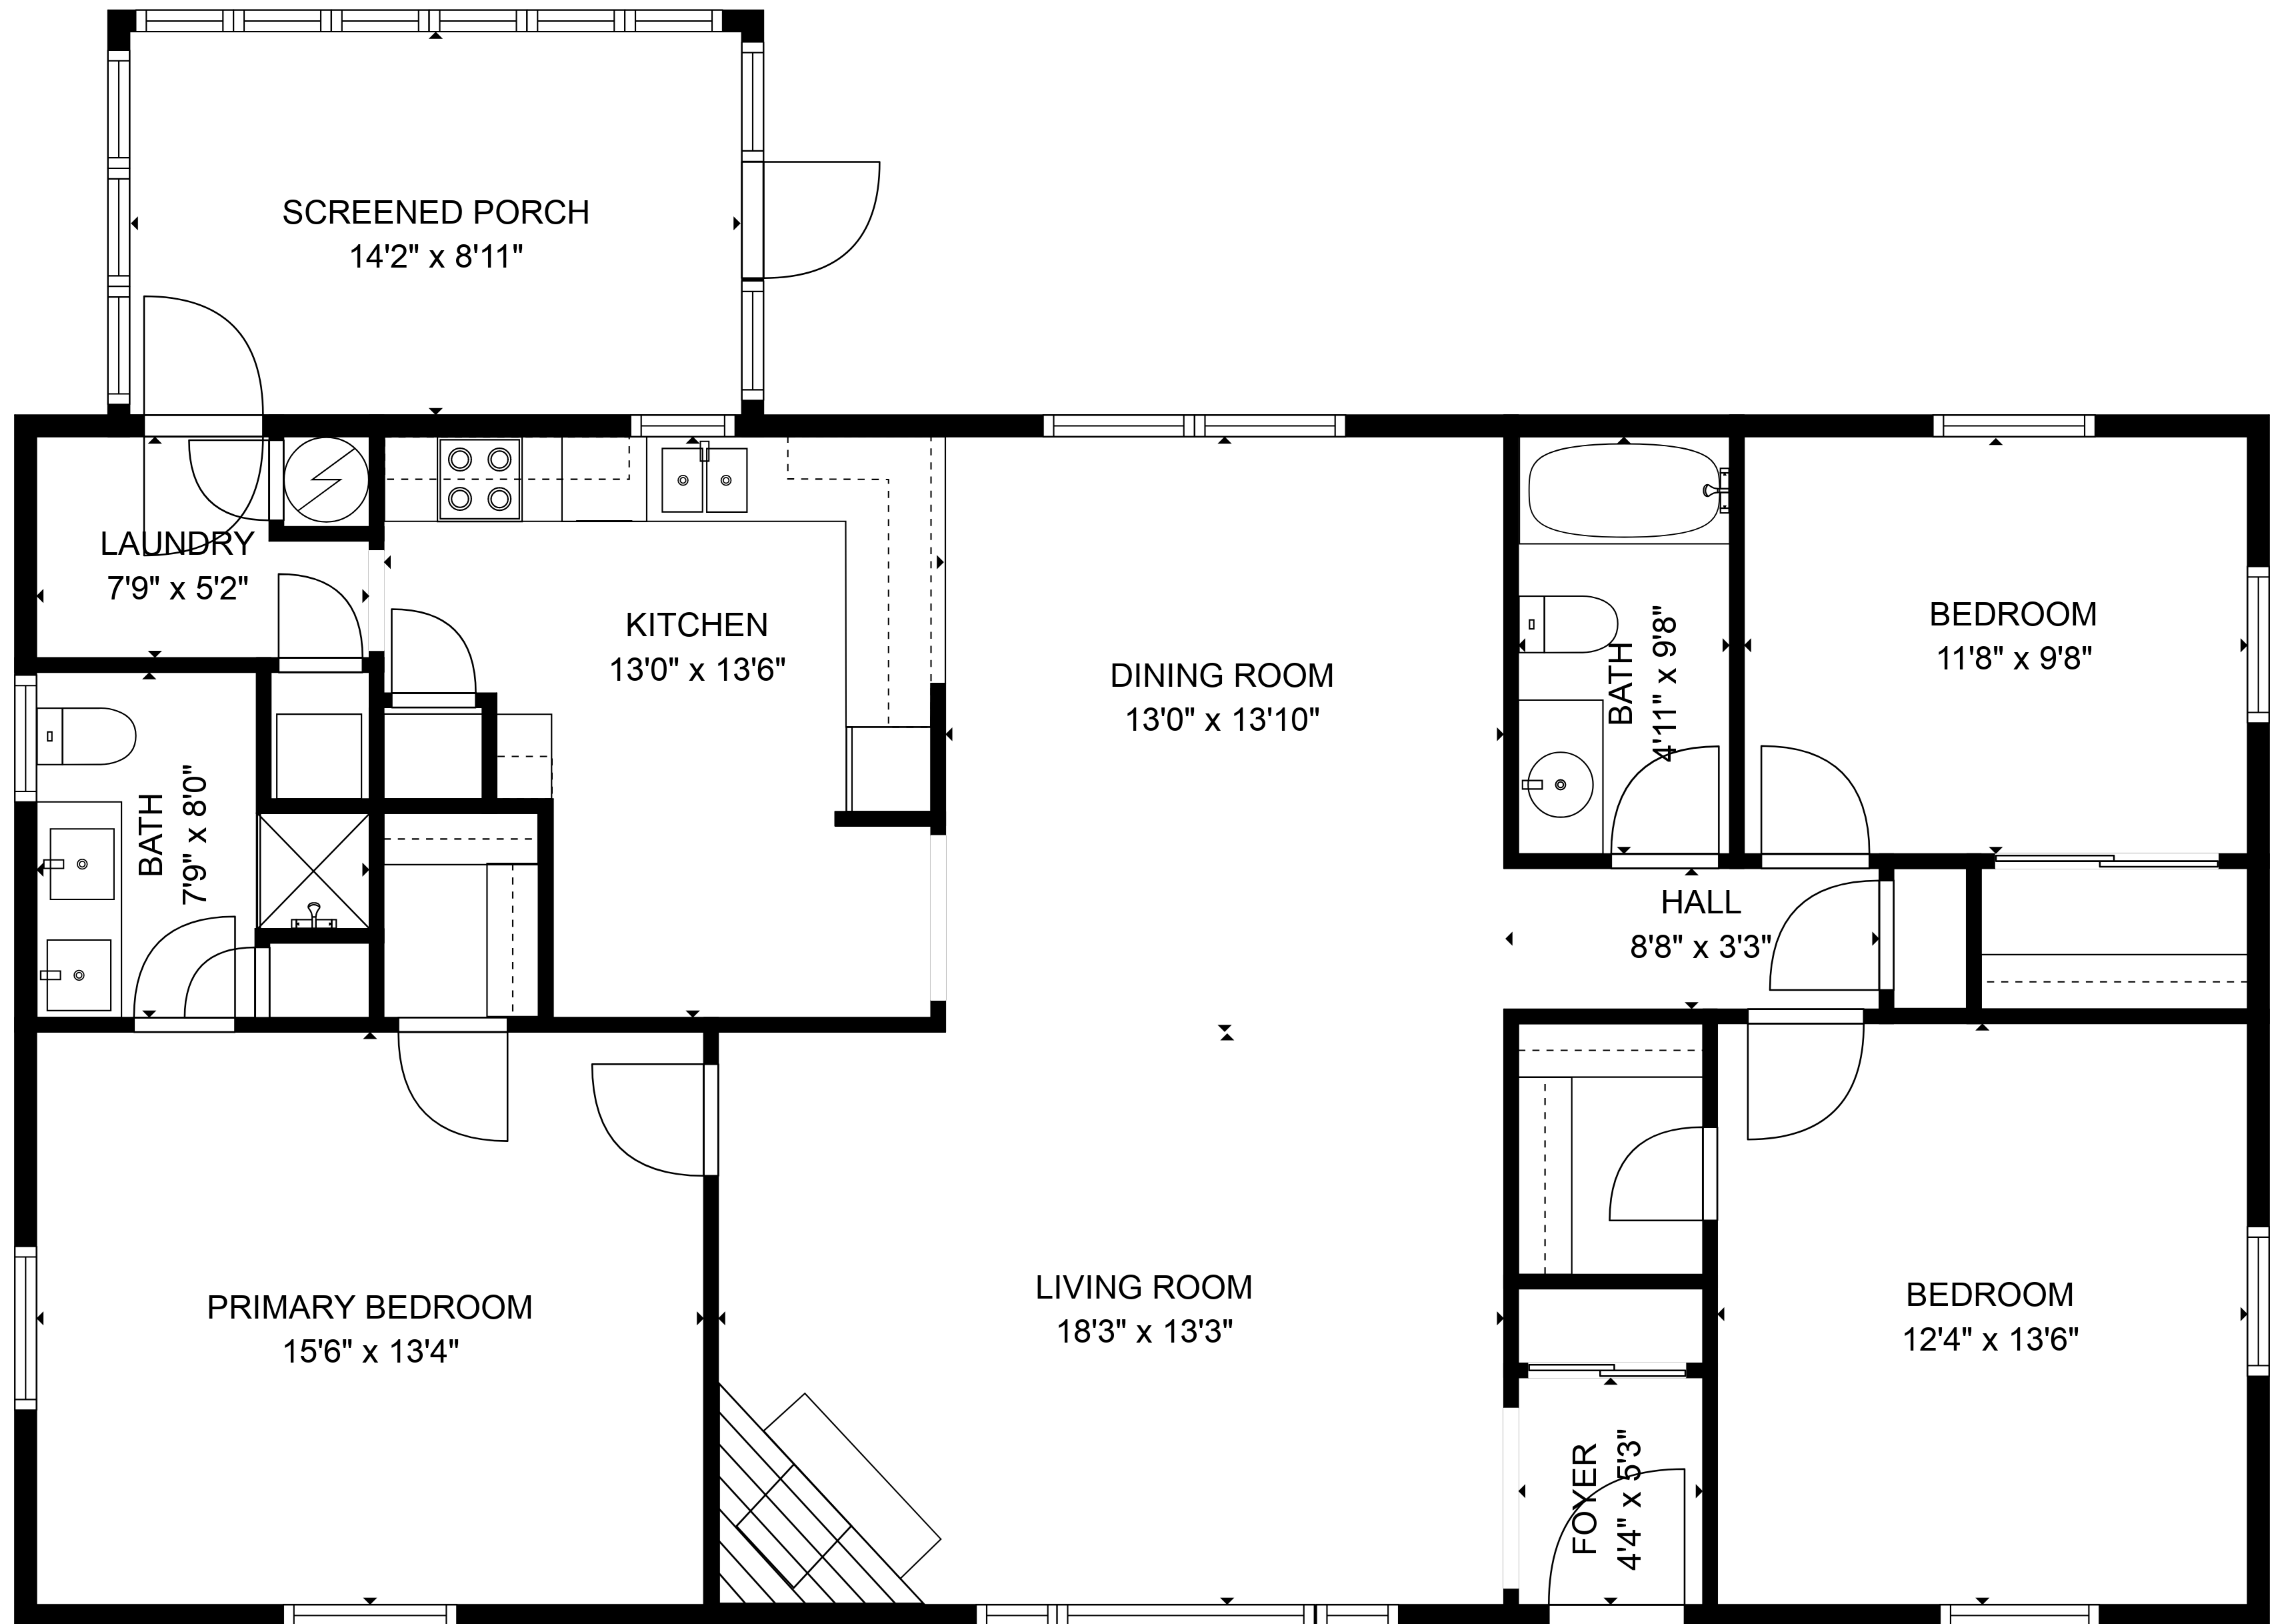

**TOTAL: 1398 sq. ft**

FLOOR 1: 1398 sq. ft

EXCLUDED AREAS: SCREENED PORCH: 127 sq. ft

**TOTAL: 1398 sq. ft**

FLOOR 1: 1398 sq. ft

EXCLUDED AREAS: SCREENED PORCH: 127 sq. ft

Floor Plans are provided by HouseSnappers.com. Measurements are deemed highly reliable but not guaranteed.